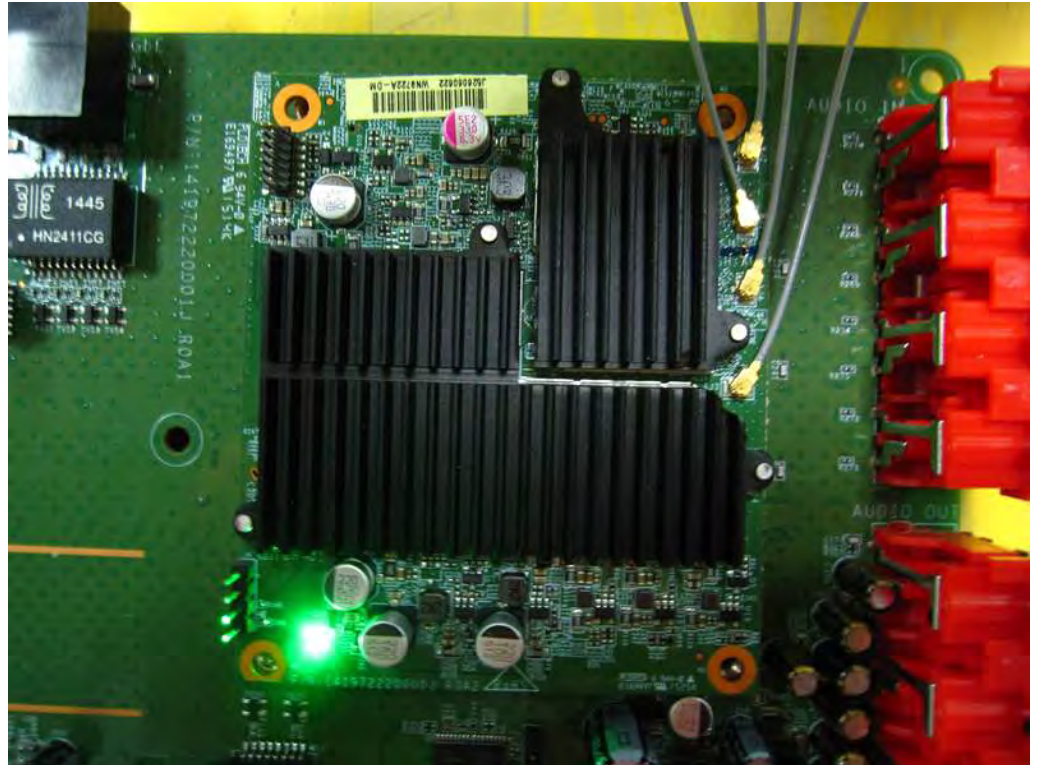

Appendix B. Test Photos

1. Photographs of Conducted Emissions Test Configuration

Test Mode: Mode 3

FRONT VIEW

REAR VIEW

CLOSE-UP VIEW

2. Photographs of Radiated Emissions Test Configuration

Test Configuration: 9kHz ~30MHz / Test Mode: Mode 2

FRONT VIEW

REAR VIEW

Test Configuration: 30MHz~1GHz / Test Mode: Mode 2

FRONT VIEW

REAR VIEW

CLOSE-UP VIEW

Test Configuration: Above 1GHz / Test Mode: Mode 2

FRONT VIEW

REAR VIEW

CLOSE-UP VIEW

Test Mode: Mode 4

FRONT VIEW

REAR VIEW

CLOSE-UP VIEW