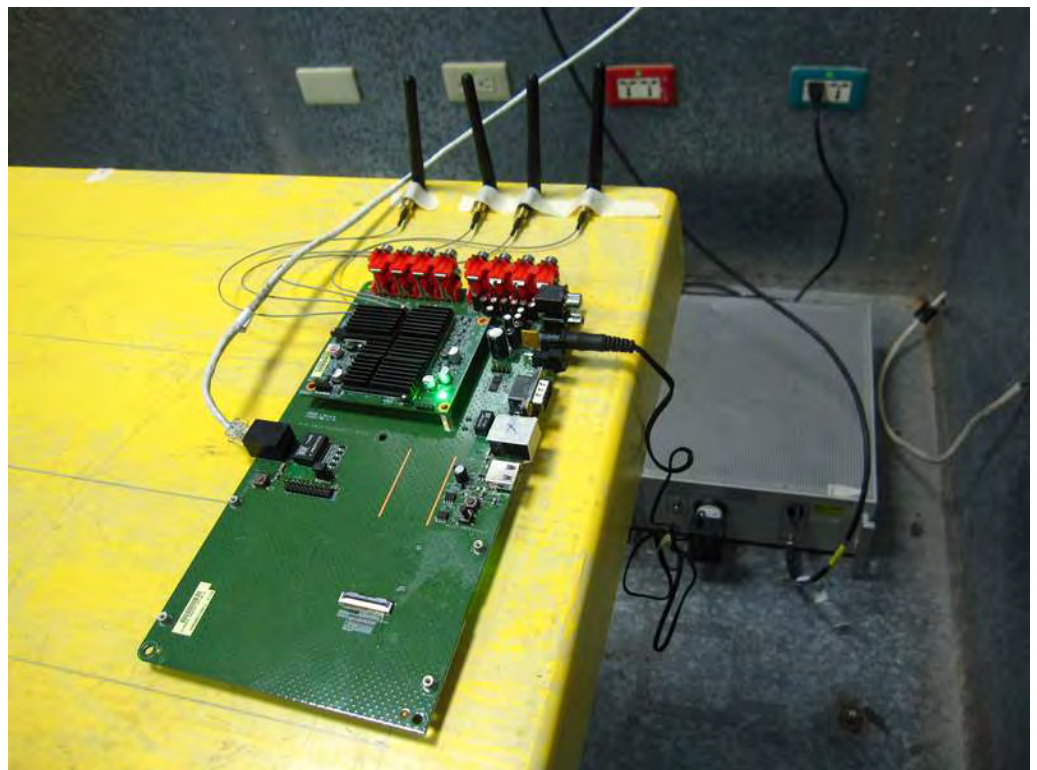

Appendix B. Test Photos

1. Photographs of Conducted Emissions Test Configuration

Test Mode: Mode 3

FRONT VIEW

REAR VIEW

CLOSE-UP VIEW

2. Photographs of Radiated Emissions Test Configuration

Test Configuration: 9kHz ~30MHz / Test Mode: Mode 2

FRONT VIEW

REAR VIEW

Test Configuration: 30MHz~1GHz / Test Mode: Mode 2

FRONT VIEW

REAR VIEW

CLOSE-UP VIEW

Test Configuration: Above 1GHz / Test Mode: Mode 2

FRONT VIEW

REAR VIEW

CLOSE-UP VIEW

Test Mode: Mode 4

FRONT VIEW

REAR VIEW

CLOSE-UP VIEW