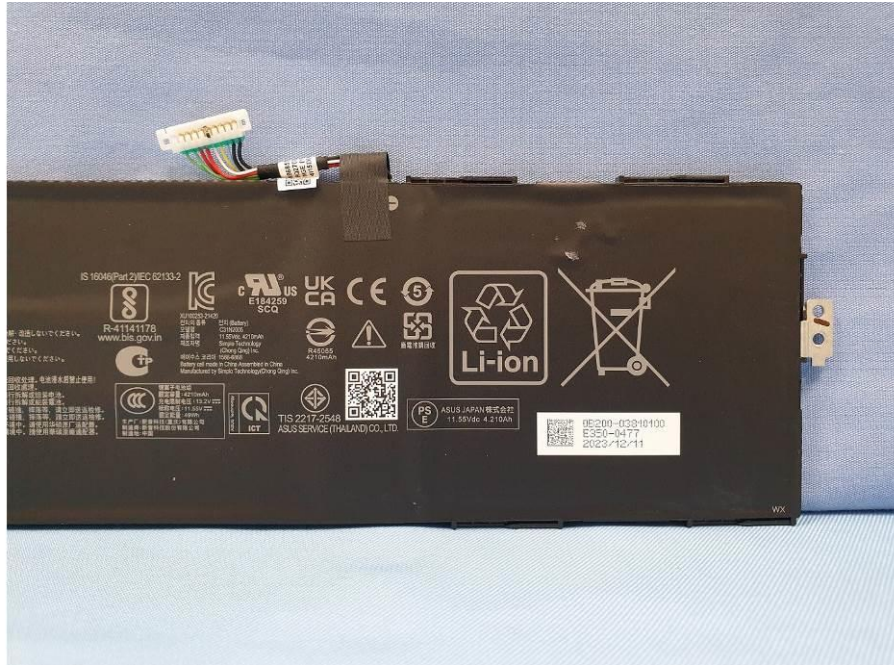

# Internal Photos

**Model Number: MT7921**

**Platform Model Number: CZ1104CM2, CZ1104FM2,  
CZ1204CM2, CZ1204FM2**

EUT Photo (1) Platform Model Number: CZ1104CM2, CZ1104FM2

EUT Photo (2) Platform Model Number: CZ1204CM2, CZ1204FM2

EUT Photo (5)

EUT Photo (6)

EUT Photo (7)

EUT Photo (8)

EUT Photo (9)

EUT Photo (10)

EUT Photo (11)

EUT Photo (12)