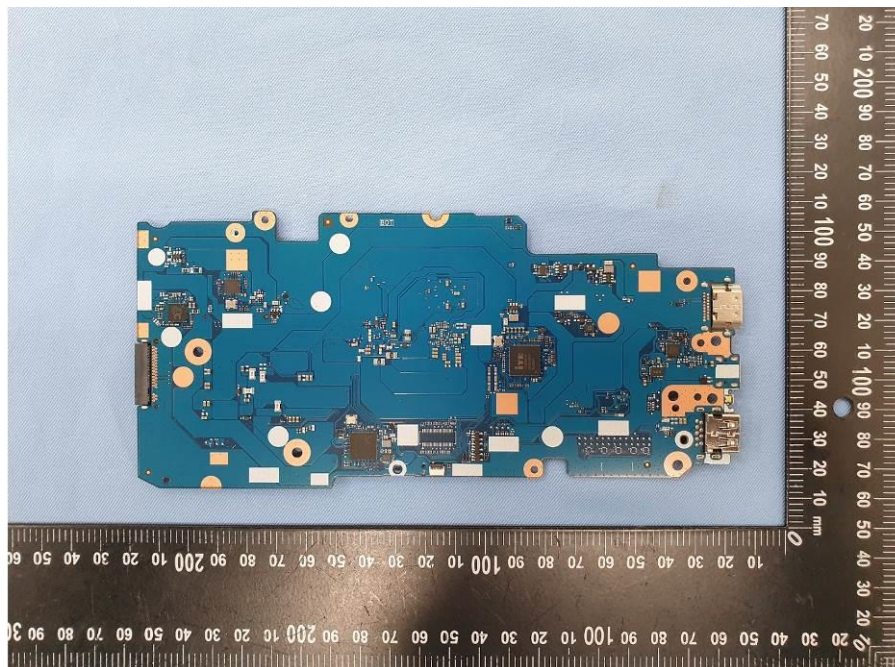

# Internal Photos

**Model Number: MT7921**

**Platform Model Number: CZ1104CM2, CZ1104FM2,  
CZ1204CM2, CZ1204FM2**

EUT Photo (1) Platform Model Number: CZ1104CM2, CZ1104FM2

EUT Photo (2) Platform Model Number: CZ1204CM2, CZ1204FM2

EUT Photo (5)

EUT Photo (6)

EUT Photo (7)

EUT Photo (8)

EUT Photo (9)

EUT Photo (10)

EUT Photo (11)

EUT Photo (12)

EUT Photo (13) Platform Model Number: CZ1104CM2, CZ1104FM2

EUT Photo (14) Platform Model Number: CZ1204CM2, CZ1204FM2

EUT Photo (15)

EUT Photo (16)

EUT Photo (17)

EUT Photo (18)

EUT Photo (19)

EUT Photo (20)