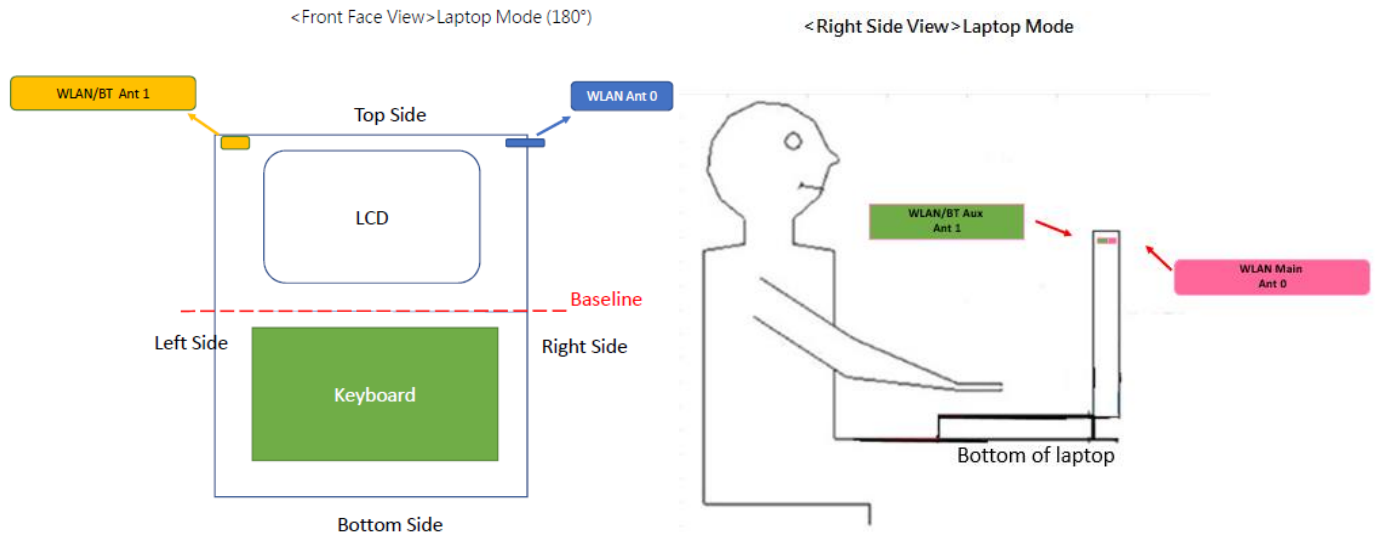

## Appendix E - Test Setup Photographs

● Antenna Location

Antenna	To Front Side (mm)	To Rear Side (mm)	To Top Side (mm)	To Bottom Side (mm)	To Left Side (mm)	To Right Side (mm)
WLAN ANT 0	3.00	10.00	4.00	156.00	212.00	28.00
WLAN/BT ANT 1	3.00	10.00	4.00	156.00	7.00	227.00

Antenna	To Top Side (mm)	To Bottom Side (mm)	To Left Side (mm)	To Right Side (mm)	To Bottom of Laptop (mm)
WLAN Main 0	4.00	457.00	212.00	28.00	165.00
WLAN/BT Aux 1	4.00	457.00	7.00	227.00	165.00

● SAR Test Setup Photos

Phantom Type : ELI	EUT side : Back of Display Screen
Separation Distance : 25 mm	Accessory : w/Cover1

Phantom Type : ELI	EUT side : Left of Display Screen
Separation Distance : 25 mm	Accessory : w/Cover1

Phantom Type : ELI	EUT side : Top of Display Screen
Separation Distance : 25 mm	Accessory : w/Cover1

Phantom Type : ELI	EUT side : Rear Face
Separation Distance : 0 mm	Accessory : w/o

Phantom Type : ELI	EUT side : Rear Face
Separation Distance : 0 mm	Accessory : w/Cover1