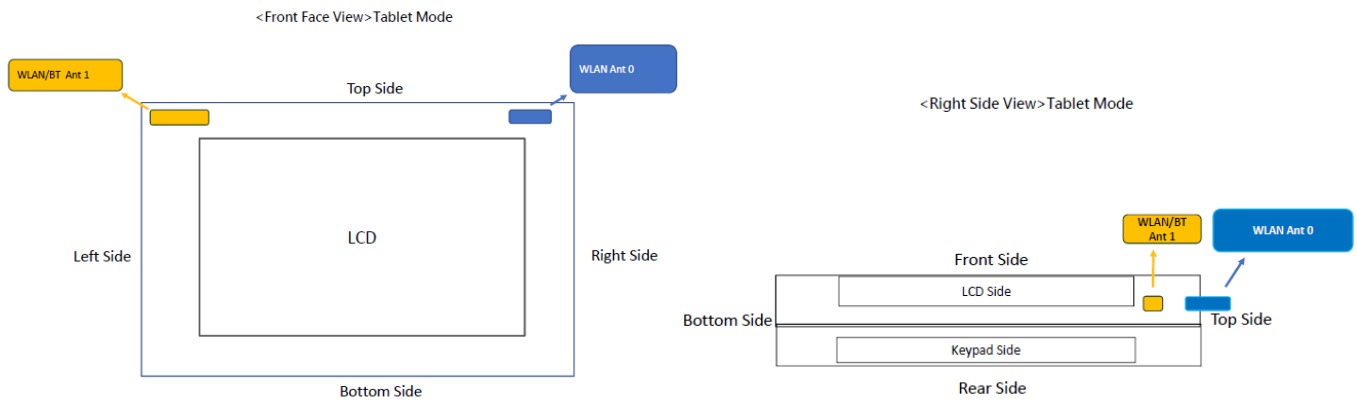

## Appendix E - Test Setup Photographs

● Antenna Location

Antenna	To Front Side (mm)	To Rear Side (mm)	To Top Side (mm)	To Bottom Side (mm)	To Left Side (mm)	To Right Side (mm)
WLAN ANT 0	3.00	10.00	4.00	156.00	212.00	28.00
WLAN/BT ANT 1	3.00	10.00	4.00	156.00	7.00	227.00

Antenna	To Top Side (mm)	To Bottom Side (mm)	To Left Side (mm)	To Right Side (mm)	To Bottom of Laptop (mm)
WLAN Main 0	4.00	457.00	212.00	28.00	165.00
WLAN/BT Aux 1	4.00	457.00	7.00	227.00	165.00

● SAR Test Setup Photos

Phantom Type : ELI	EUT side : Back of Display Screen
Separation Distance : 25 mm	Accessory : w/Cover1

Phantom Type : ELI	EUT side : Left of Display Screen
Separation Distance : 25 mm	Accessory : w/Cover1

Phantom Type : ELI	EUT side : Top of Display Screen
Separation Distance : 25 mm	Accessory : w/Cover1

Phantom Type : ELI	EUT side : Rear Face
Separation Distance : 0 mm	Accessory : w/o

Phantom Type : ELI	EUT side : Rear Face
Separation Distance : 0 mm	Accessory : w/Cover1