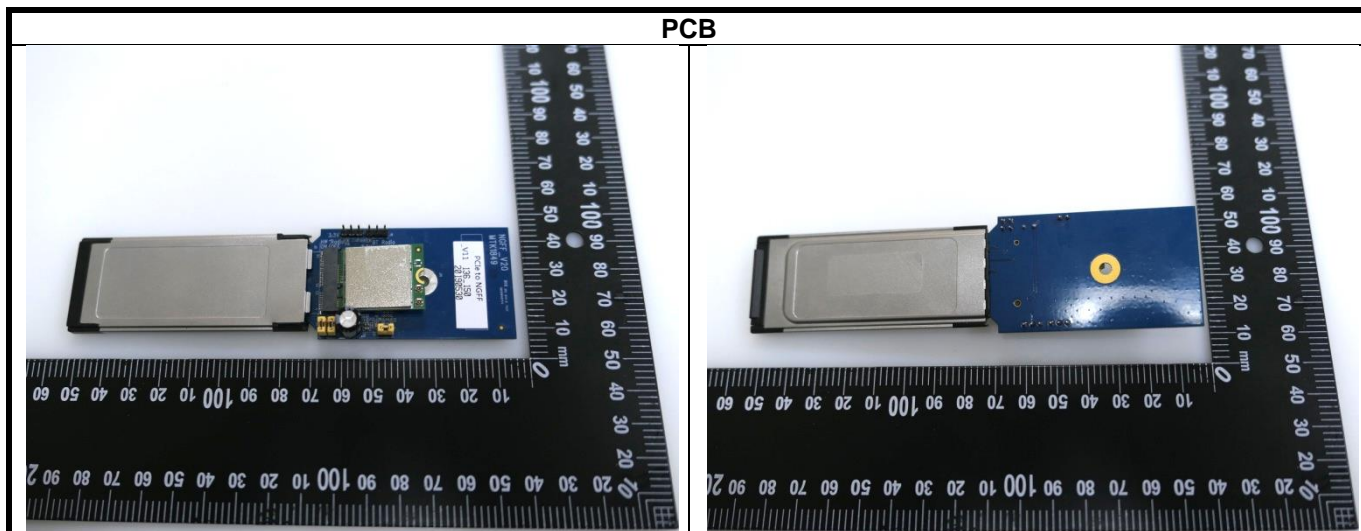

SAR Test Report

<Photographs of EUT>

Sample 1_PClE

Sample 2_SDIO

Antenna

SAR Test Report

<Antenna Location>

Antenna for Module Port

<Photographs of SAR Setup>

Body - Front Face of EUT at 5 mm

Body - Rear Face of EUT at 5 mm

Body - Left Side of EUT at 5 mm

Body - Right Side of EUT at 5 mm

Body - Top Side of EUT at 5 mm

Body - Bottom Side of EUT at 5 mm