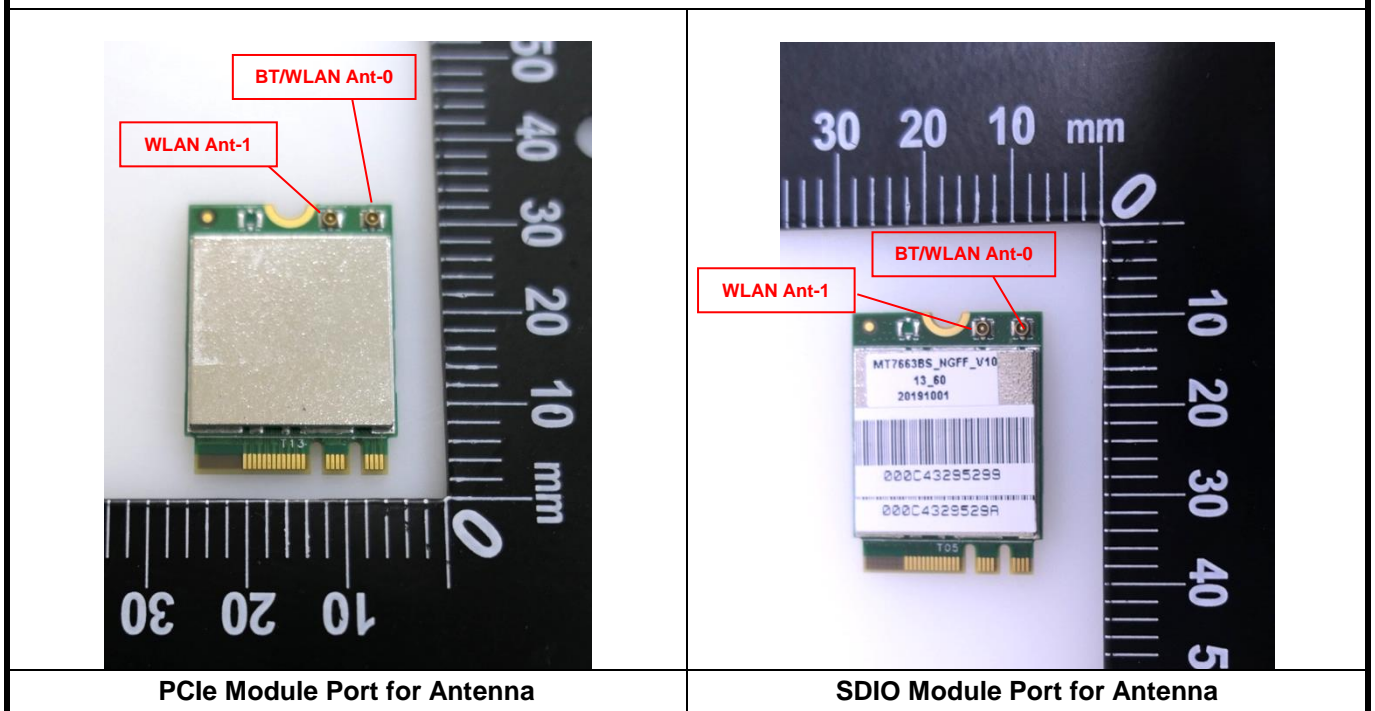

SAR Test Report

<Photographs of EUT>

Sample 1_PClE

Sample 2_SDIO

Antenna

SAR Test Report

<Antenna Location>

Antenna for Module Port

<Photographs of SAR Setup>

Body - Front Face of EUT at 5 mm

Body - Rear Face of EUT at 5 mm

Body - Left Side of EUT at 5 mm

Body - Right Side of EUT at 5 mm

Body - Top Side of EUT at 5 mm

Body - Bottom Side of EUT at 5 mm