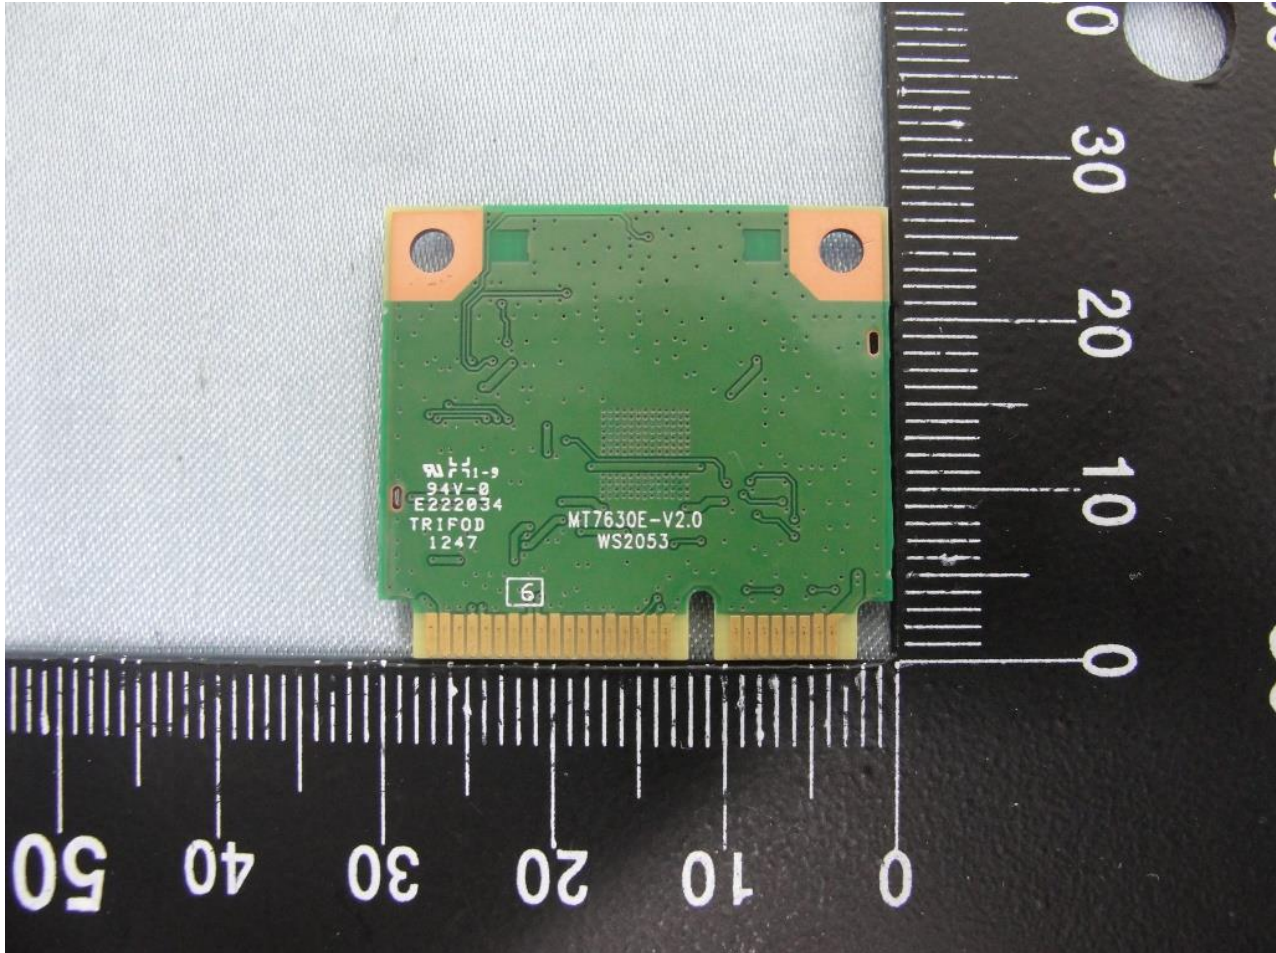

1. **Photograph of the EUT**

EUT: 802.11b/g/n 1T1R Combo Card (MediaTek / MT7630E)

EUT: 802.11b/g/n 1T1R Combo Card (MediaTek / MT7630E)

EUT: 802.11b/g/n 1T1R Combo Card (MediaTek / MT7630E)

EUT: 802.11b/g/n 1T1R Combo Card (MediaTek / MT7630E)

2. External Photograph of the Host

Host: Notebook PC (hp / TPN-Q133)

Host: Notebook PC (hp / TPN-Q133)

3. Photograph of Accessory for the Host

Host: Notebook PC (hp / TPN-Q133)

List of Accessory for Host (Notebook Computer):