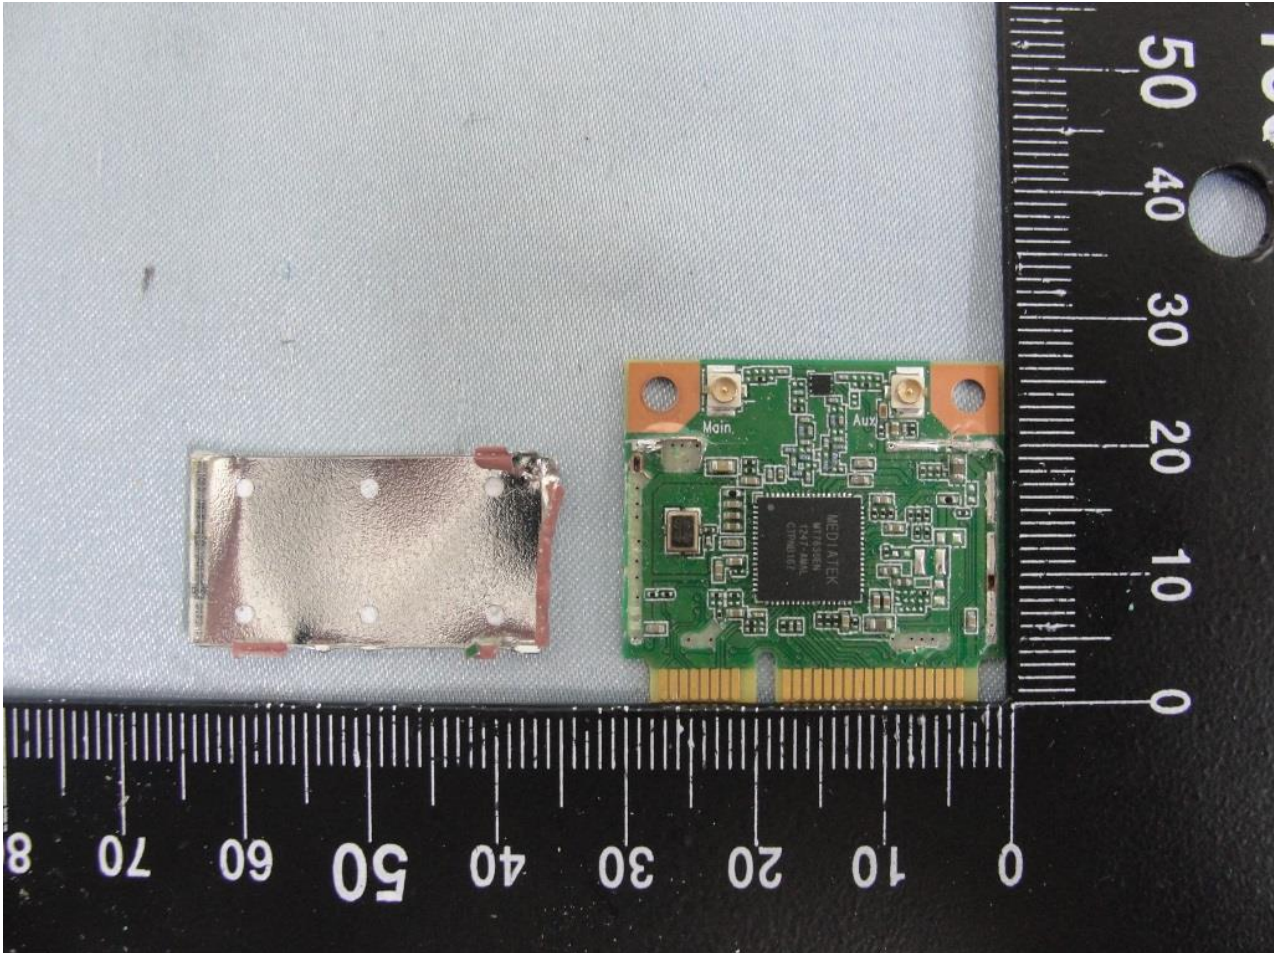

1. **Photograph of the EUT**

EUT: 802.11b/g/n 1T1R Combo Card (MediaTek / MT7630E)

EUT: 802.11b/g/n 1T1R Combo Card (MediaTek / MT7630E)

EUT: 802.11b/g/n 1T1R Combo Card (MediaTek / MT7630E)

EUT: 802.11b/g/n 1T1R Combo Card (MediaTek / MT7630E)

2. External Photograph of the Host

Host: Notebook PC (hp / TPN-Q133)

Host: Notebook PC (hp / TPN-Q133)

3. Photograph of Accessory for the Host

Host: Notebook PC (hp / TPN-Q133)

List of Accessory for Host (Notebook Computer):