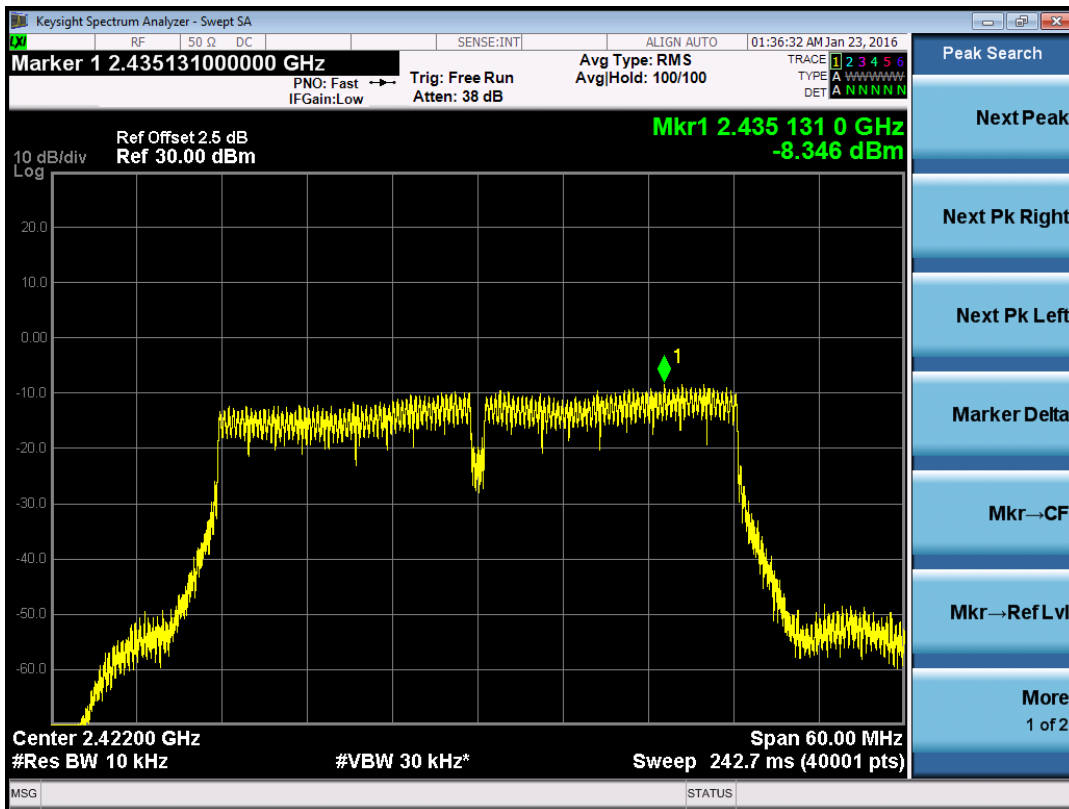

802.11n20-2462-with beamforming

802.11n40-2422-with beamforming

802.11n40-2437-with beamforming

802.11n40-2452-with beamforming

802.11n20-2412-without beamforming

802.11n20-2437--without beamforming

802.11n20-2462--without beamforming

802.11n40-2422--without beamforming

802.11n40-2437--without beamforming

802.11n40-2452--without beamforming

Port 1

802.11b-2412

802.11b-2437

802.11b-2462

802.11g-2412