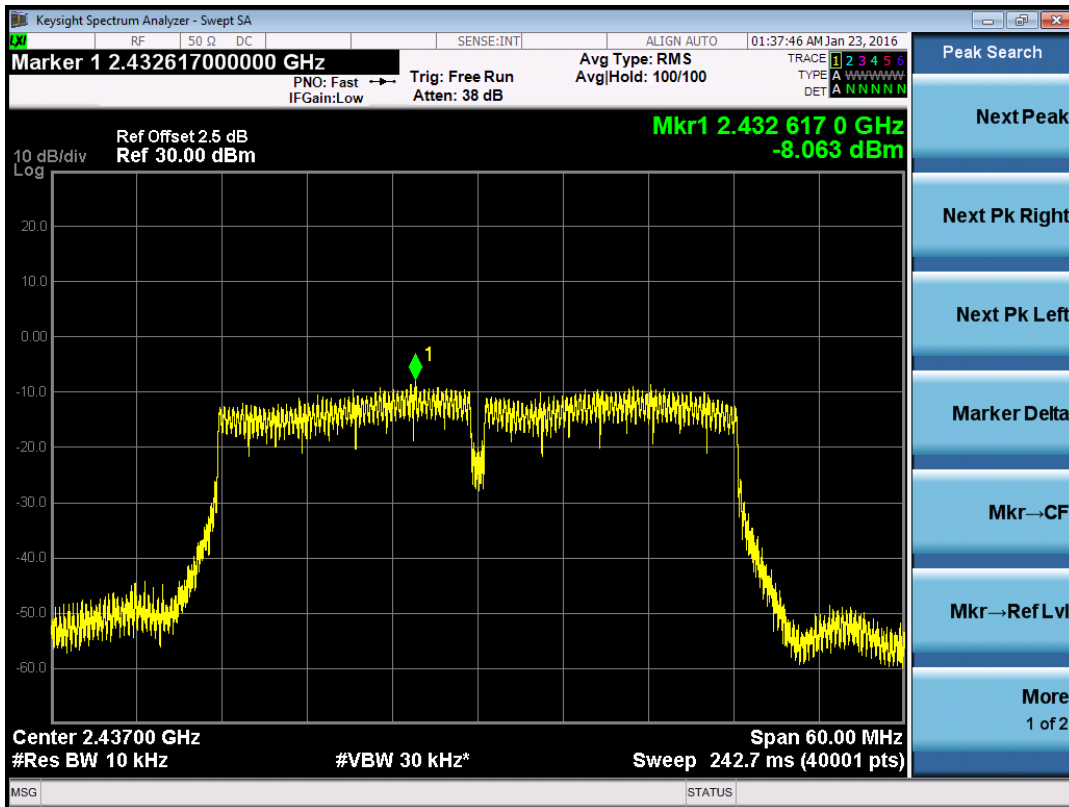

802.11n20-2462-with beamforming

802.11n40-2422-with beamforming

802.11n40-2437-with beamforming

802.11n40-2452-with beamforming

802.11n20-2412-without beamforming

802.11n20-2437--without beamforming

802.11n20-2462--without beamforming

802.11n40-2422--without beamforming

802.11n40-2437--without beamforming

802.11n40-2452--without beamforming

Port 1

802.11b-2412

802.11b-2437

802.11b-2462

802.11g-2412