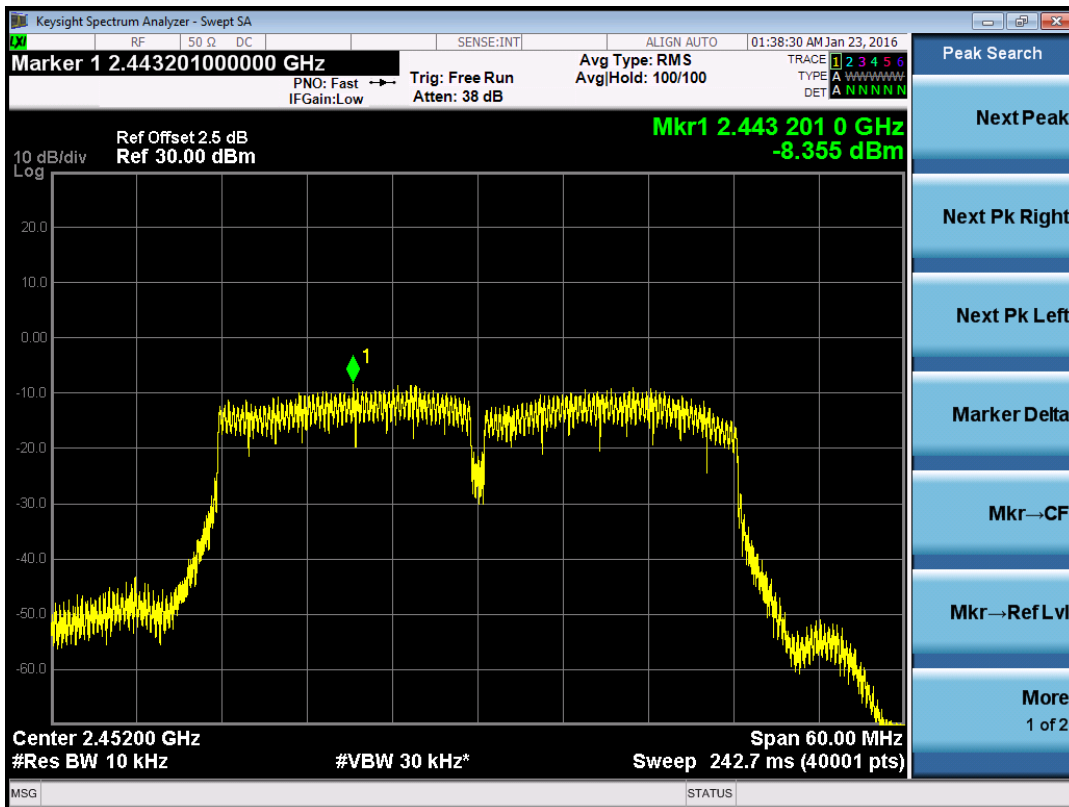

802.11n20-2462-with beamforming

802.11n40-2422-with beamforming

802.11n40-2437-with beamforming

802.11n40-2452-with beamforming

802.11n20-2412-without beamforming

802.11n20-2437--without beamforming

802.11n20-2462--without beamforming

802.11n40-2422--without beamforming

802.11n40-2437--without beamforming

802.11n40-2452--without beamforming

Port 1

802.11b-2412

802.11b-2437

802.11b-2462

802.11g-2412