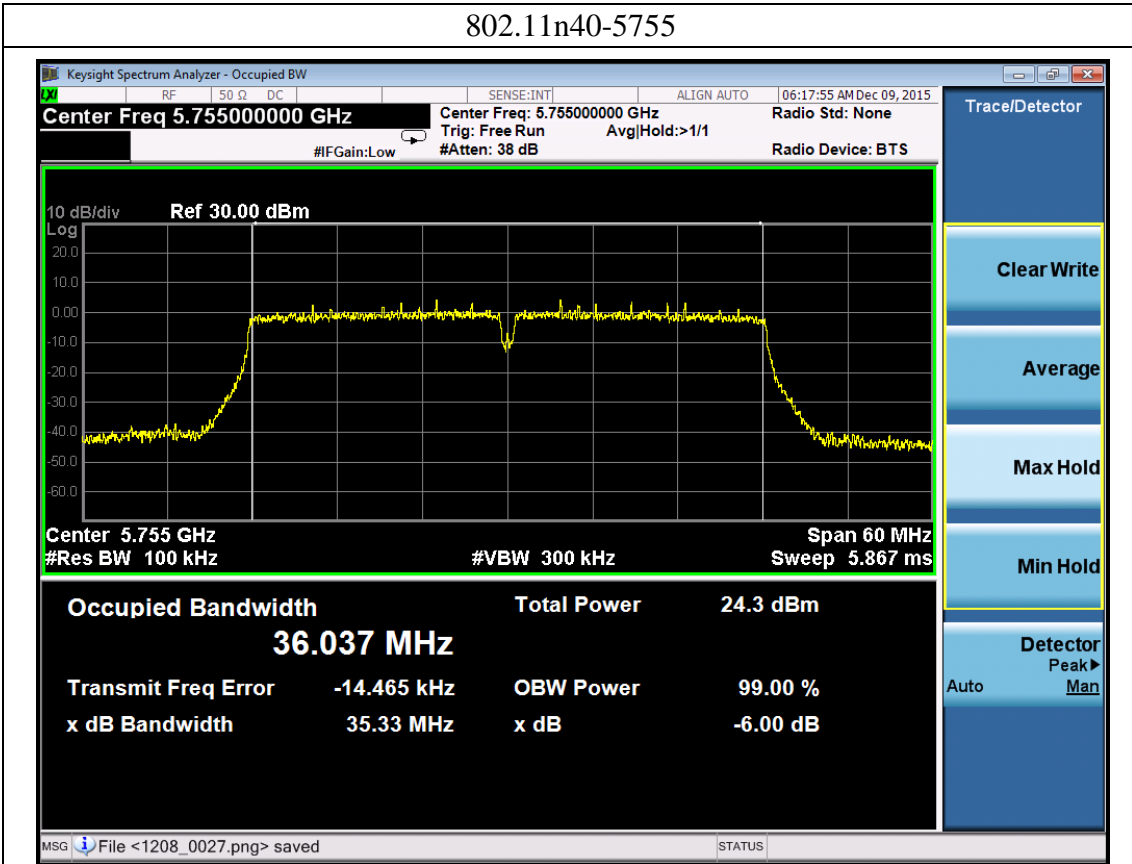

Port 3:

802.11n40-5755