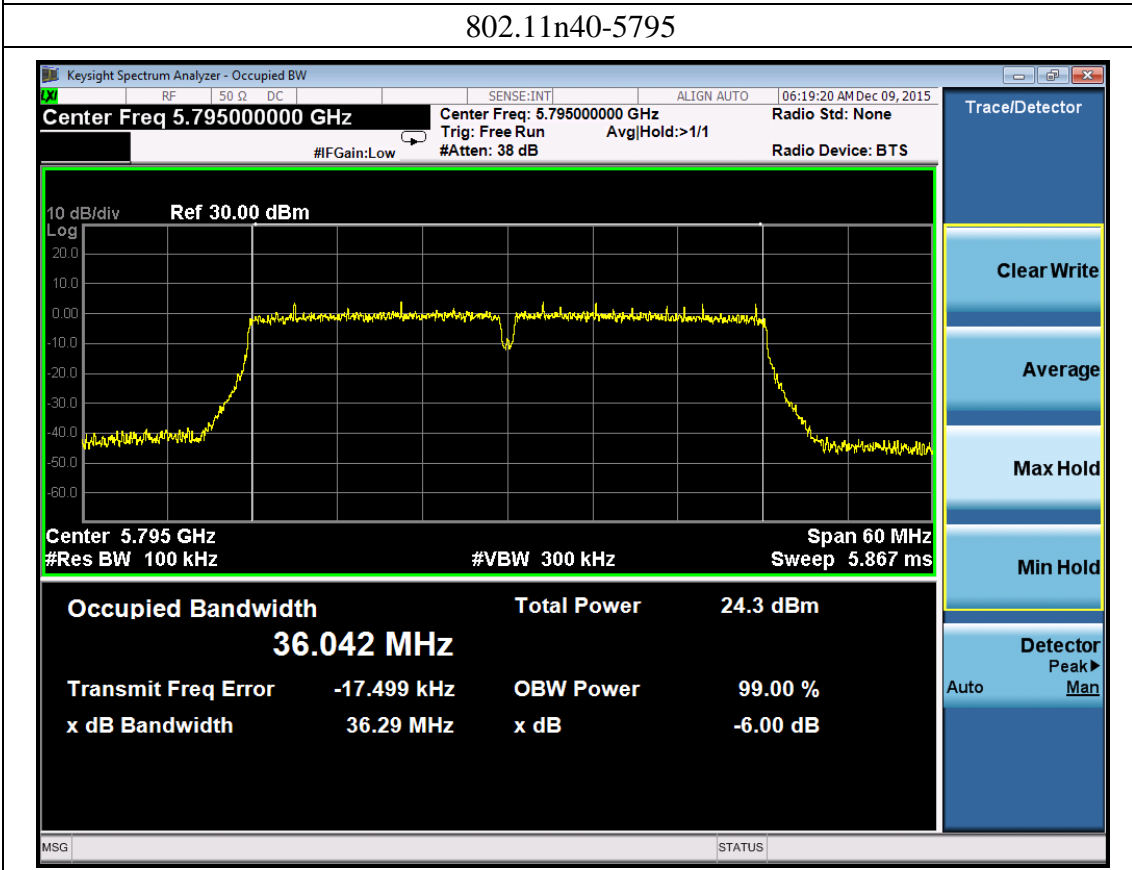

802.11n40-5795