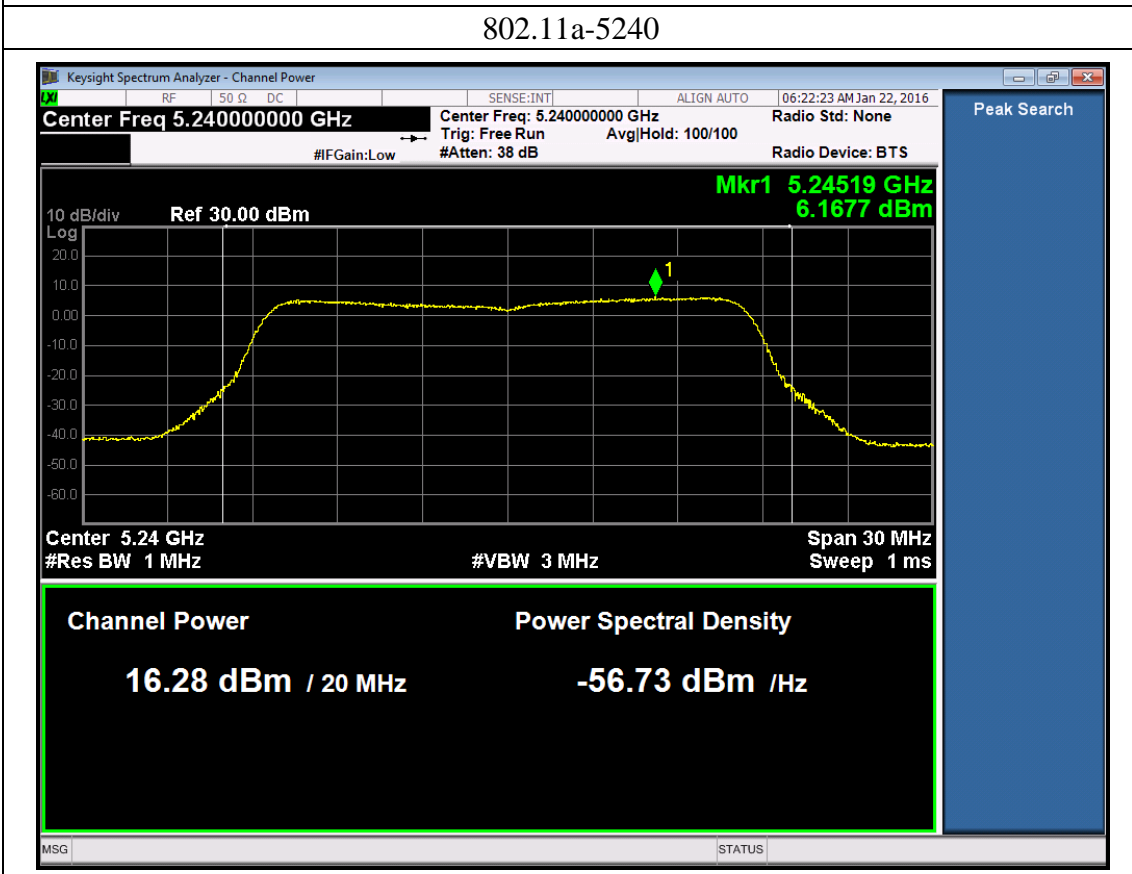

802.11ac80

Port 0:

Port 1:

Port 2:

802.11ac80-5210

Port 3:

802.11ac80-5210

A.3: Power spectrum density
U-NII-1 Band:
802.11a
Port 0:

802.11a-5180

802.11a-5200

802.11a-5240

Port 1:

802.11a-5180

802.11a-5200

802.11a-5240

Port 2: