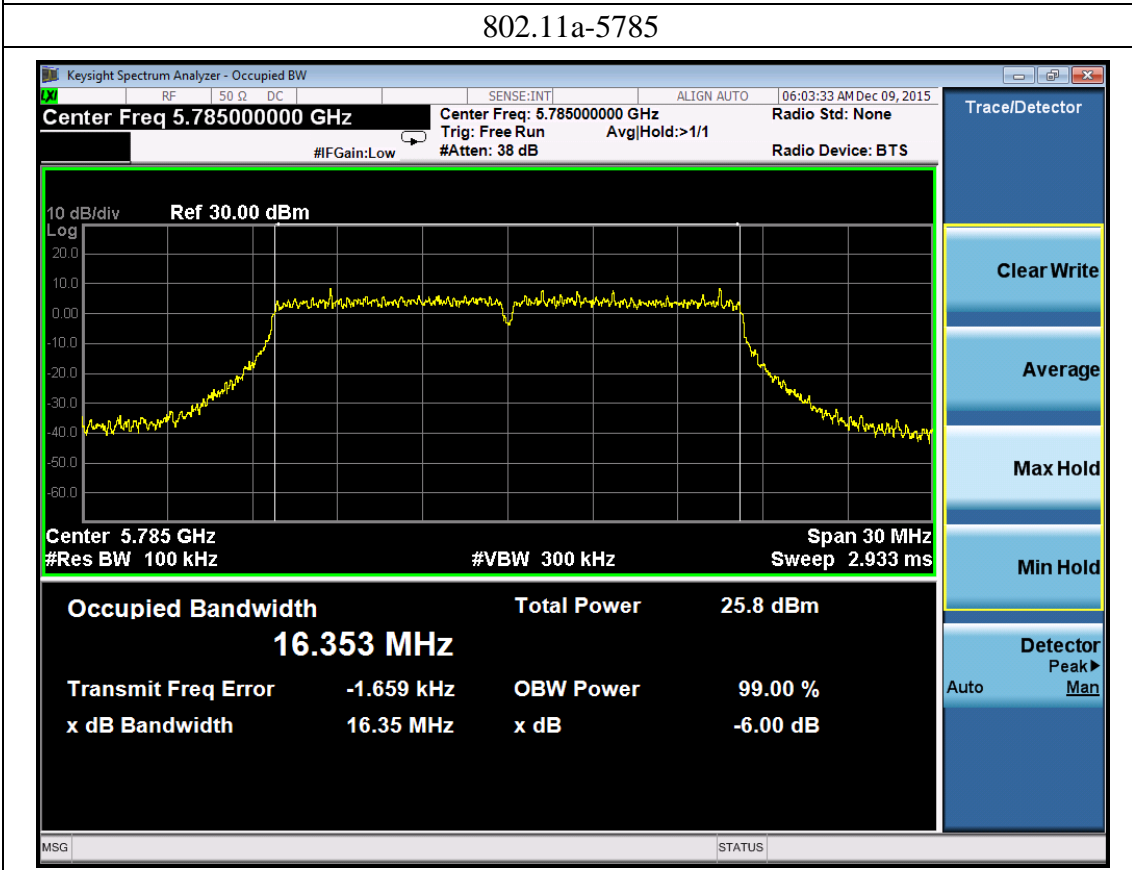

802.11a-5785

802.11a-5825

Port 2:

802.11a-5745

802.11a-5785

802.11a-5825

Port 3:

802.11a-5745

802.11a-5785

802.11a-5825

802.11n20

Port 0:

802.11n20-5745

802.11n20-5785

802.11n20-5825

Port 1: