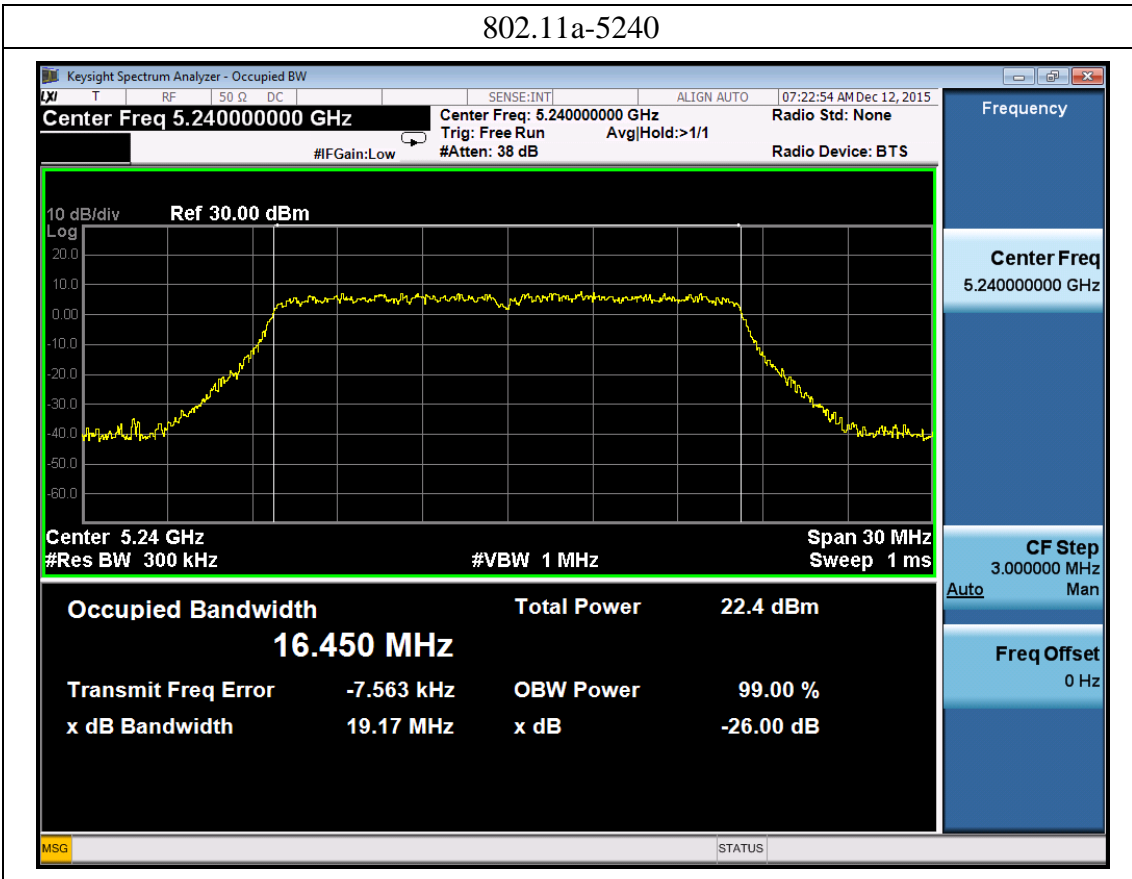

802.11a-5240