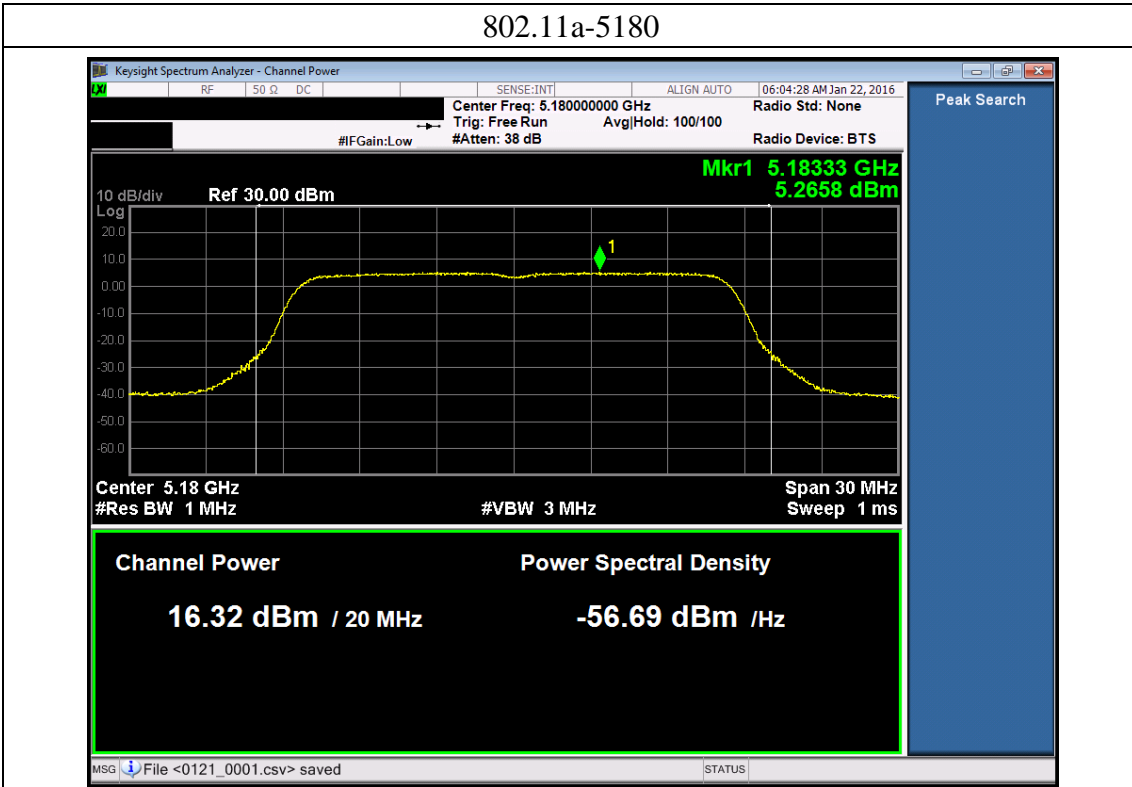

802.11ac80

Port 0:

Port 1:

Port 2:

802.11ac80-5210

Port 3:

802.11ac80-5210

A.3: Power spectrum density
U-NII-1 Band:
802.11a
Port 0:

802.11a-5180

802.11a-5200

802.11a-5240

Port 1:

802.11a-5180

802.11a-5200

802.11a-5240

Port 2: