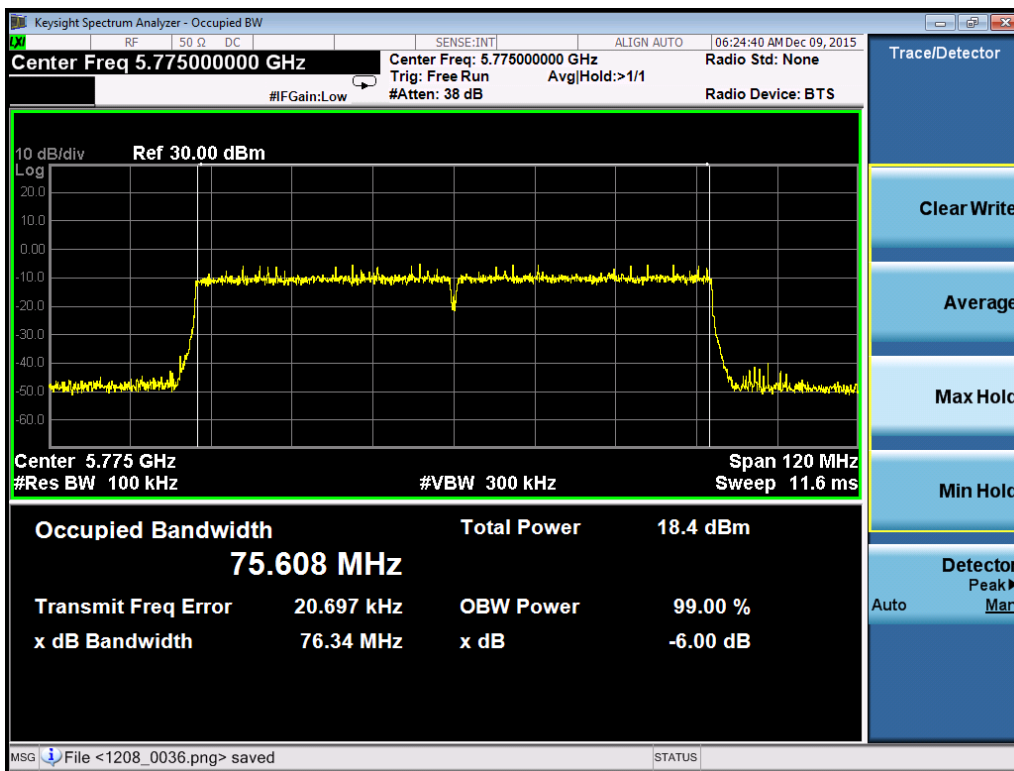

802.11ac80

Port 0:

Port 1:

Port 2:

802.11ac80-5775

Port 3:

802.11ac80-5775

A.3: 26dB Bandwidth & Emission Bandwidth (99%)