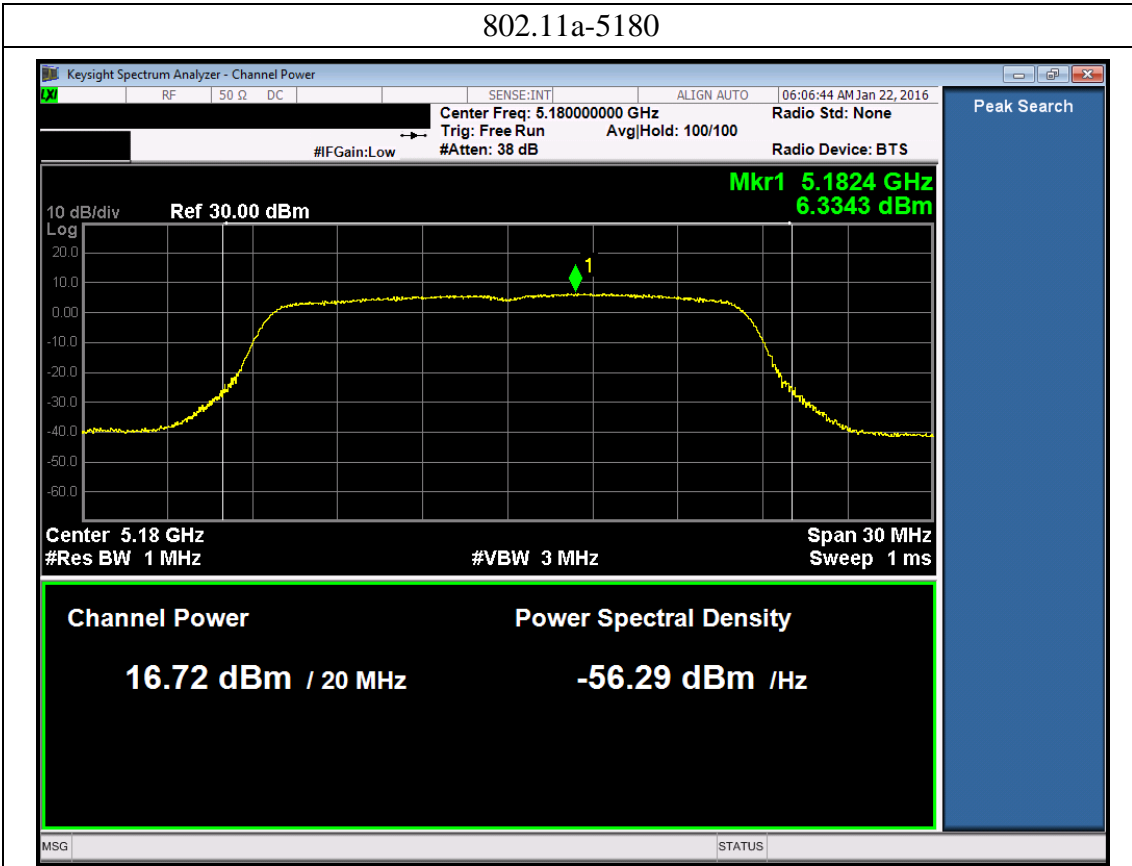

802.11ac80

Port 0:

Port 1:

Port 2:

802.11ac80-5210

Port 3:

802.11ac80-5210

A.3: Power spectrum density
U-NII-1 Band:
802.11a
Port 0:

802.11a-5180

802.11a-5200

802.11a-5240

Port 1:

802.11a-5180

802.11a-5200

802.11a-5240

Port 2:

802.11a-5180

802.11a-5200

802.11a-5240

Port 3:

802.11a-5180

802.11a-5200

802.11a-5240

802.11n20 (with beamforming)