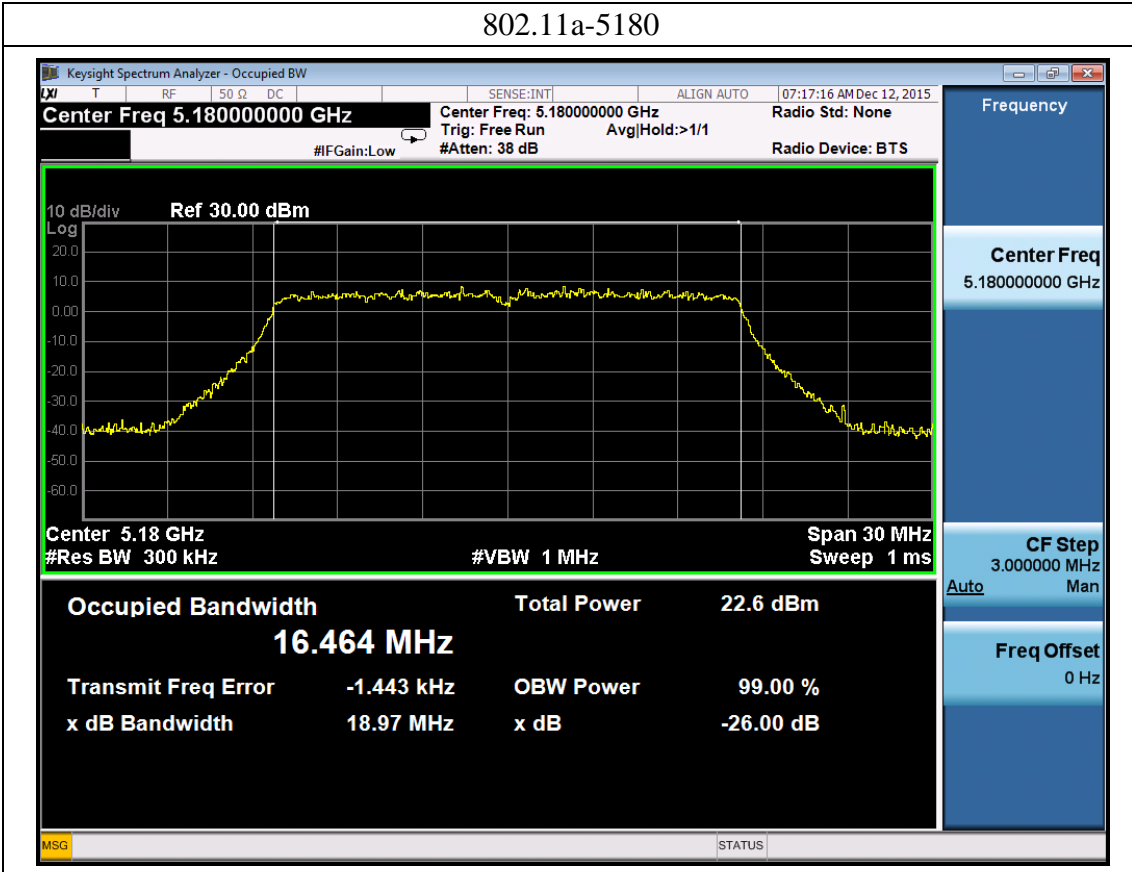

802.11ac80

Port 0:

Port 1:

Port 2:

802.11ac80-5775

Port 3:

802.11ac80-5775

A.3: 26dB Bandwidth & Emission Bandwidth (99%)

802.11a-5200

802.11a-5240

Port 2:

802.11a-5180

802.11a-5200

802.11a-5240

Port 3:

802.11a-5180