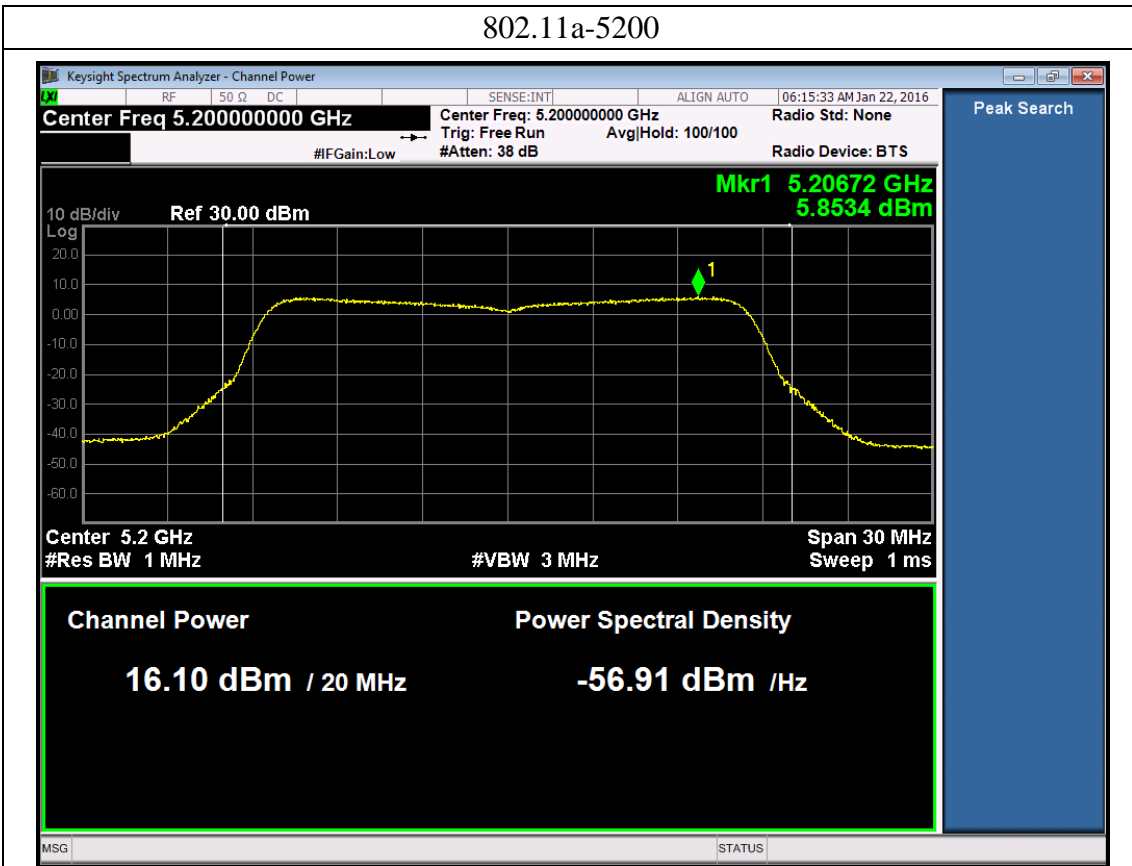

802.11ac80

Port 0:

Port 1:

Port 2:

802.11ac80-5210

Port 3:

802.11ac80-5210

A.3: Power spectrum density
U-NII-1 Band:
802.11a
Port 0:

802.11a-5180

802.11a-5200

802.11a-5240

Port 1:

802.11a-5180

802.11a-5200

802.11a-5240

Port 2:

802.11a-5180

802.11a-5200

802.11a-5240

Port 3:

802.11a-5180

802.11a-5200

802.11a-5240

802.11n20 (with beamforming)