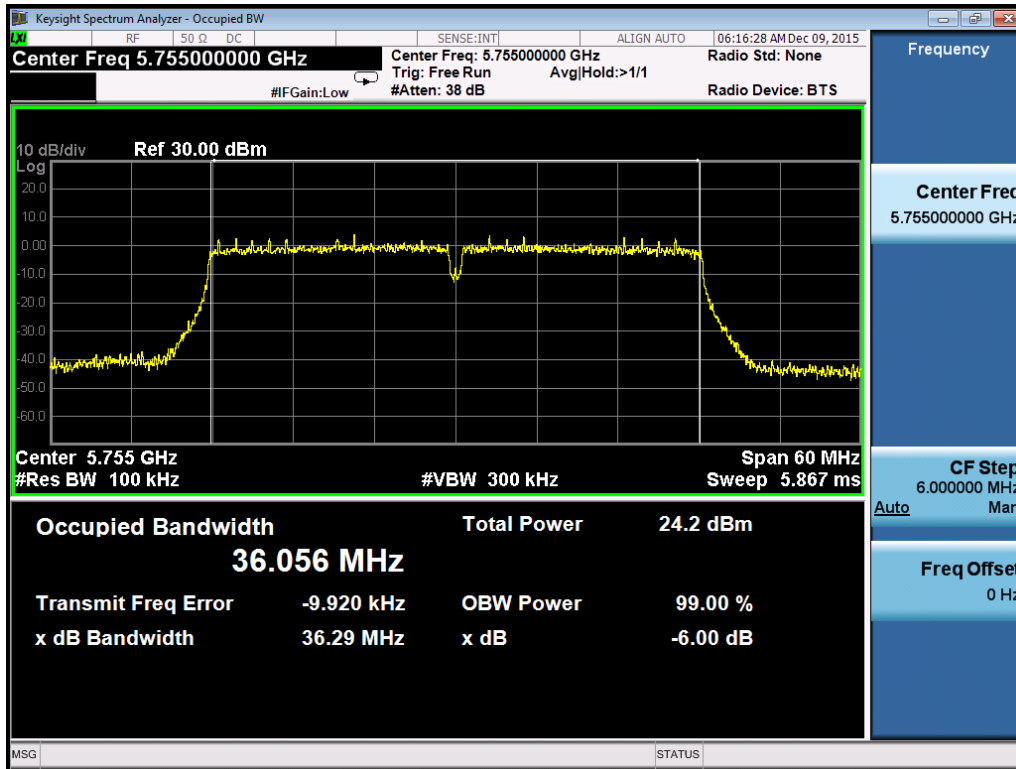

802.11n20-5745

802.11n20-5785

802.11n20-5825

802.11n40

Port 0:

802.11n40-5755

802.11n40-5795

Port 1:

802.11ac80

Port 0:

Port 1:

Port 2:

802.11ac80-5775

Port 3:

802.11ac80-5775

A.3: 26dB Bandwidth & Emission Bandwidth (99%)