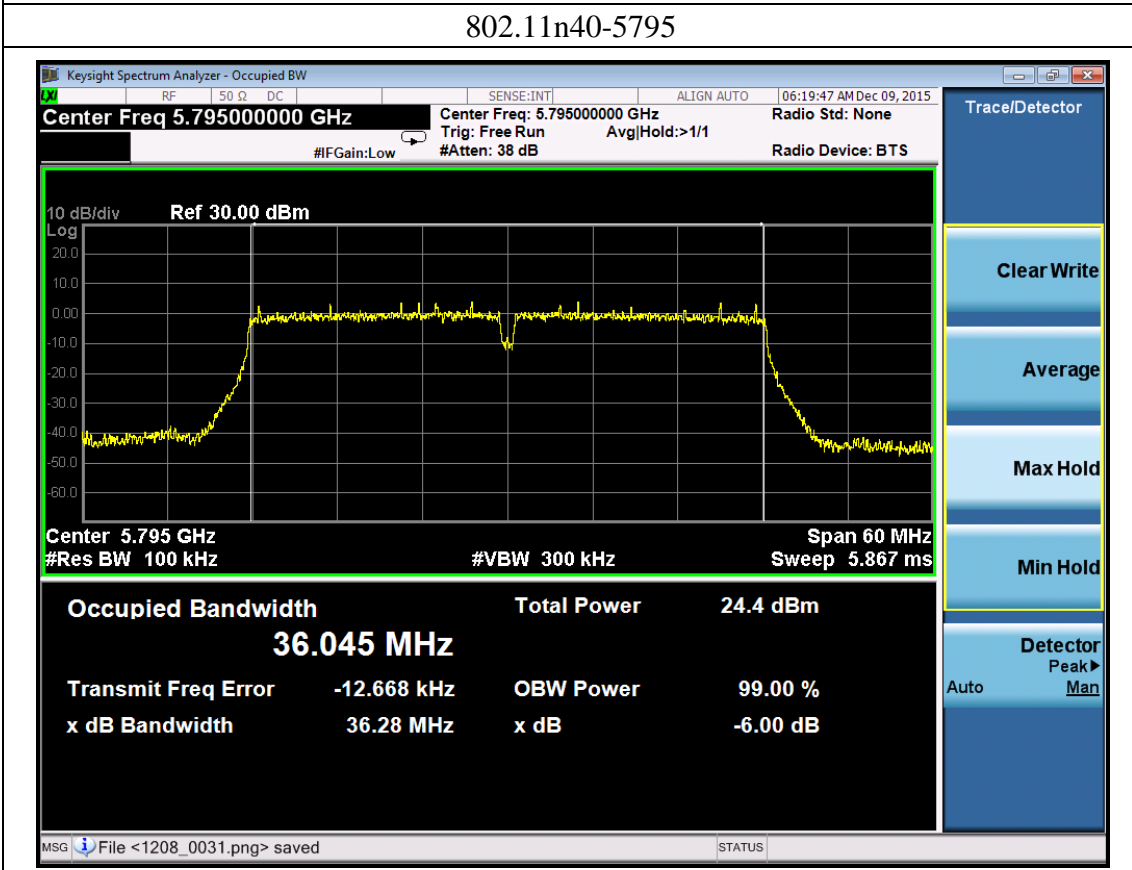

802.11ac80

Port 0:

Port 1:

Port 2:

802.11ac80-5775

Port 3:

802.11ac80-5775

A.3: 26dB Bandwidth & Emission Bandwidth (99%)