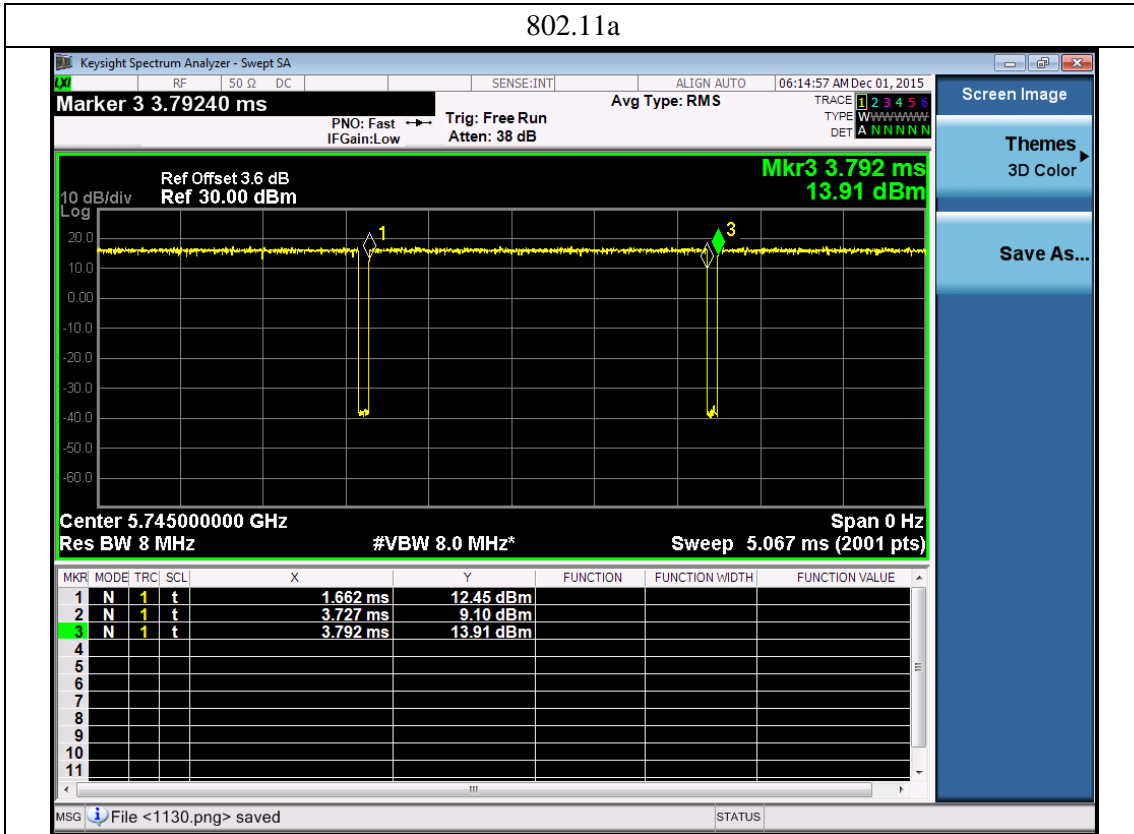

U-NII-3

802.11a