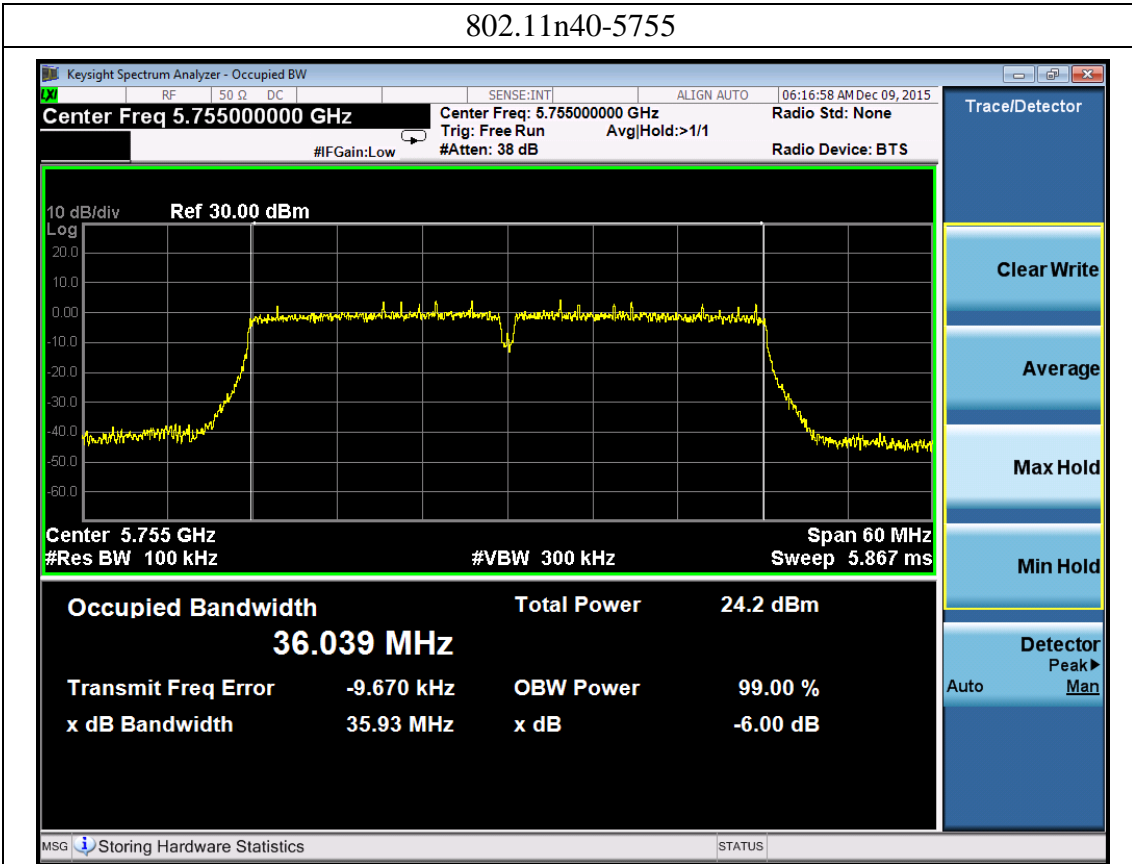

Port 1:

802.11n40-5755