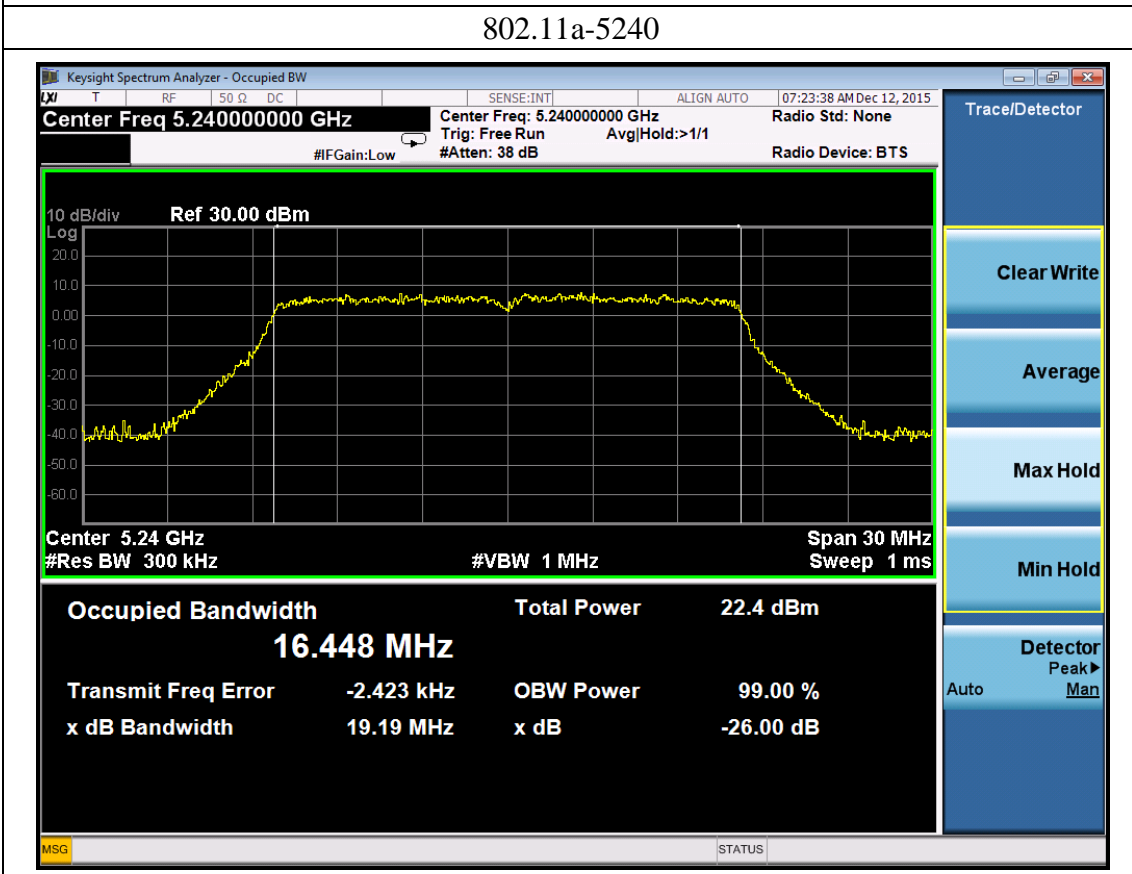

802.11ac80

Port 0:

Port 1:

Port 2:

802.11ac80-5775

Port 3:

802.11ac80-5775

A.3: 26dB Bandwidth & Emission Bandwidth (99%)

U-NII-1 Band:

802.11a

Port 0:

802.11a-5180

802.11a-5200

802.11a-5240

Port 1:

802.11a-5180

802.11a-5200

802.11a-5240

Port 2:

802.11a-5180

802.11a-5200

802.11a-5240

Port 3:

802.11a-5180