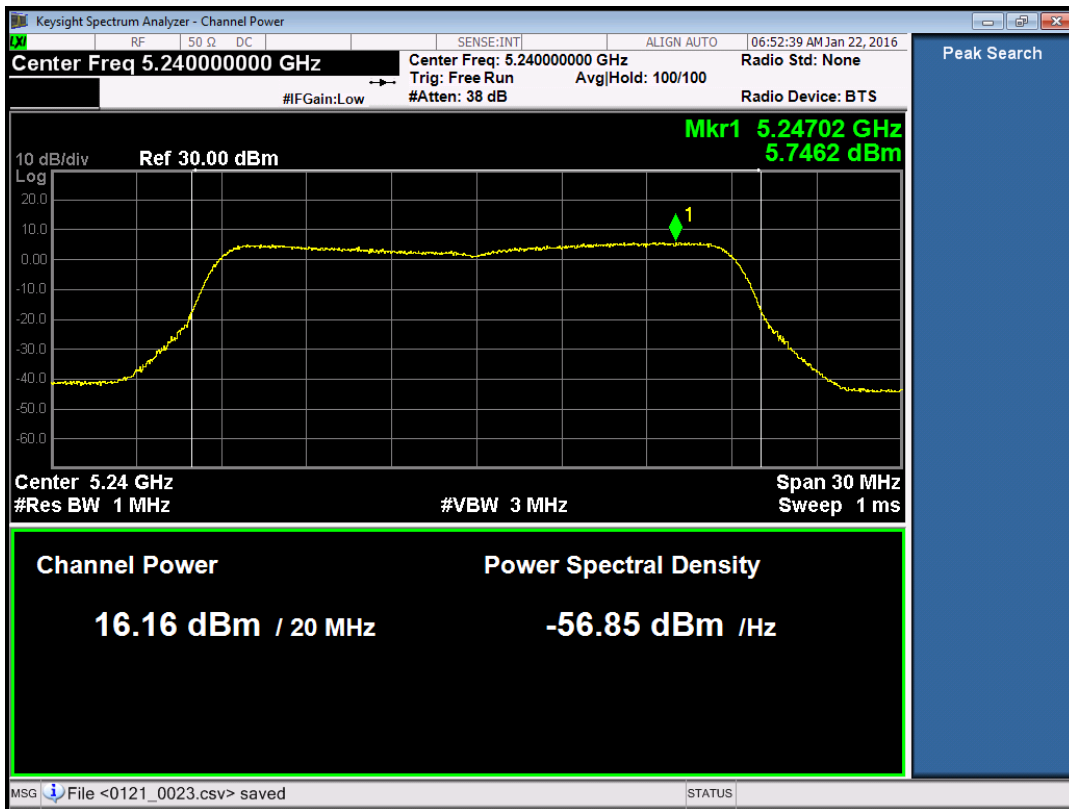

802.11a-5180

802.11a-5200

802.11a-5240

Port 3:

802.11a-5180

802.11a-5200

802.11a-5240

802.11n20 (with beamforming)

Port 0:

802.11n20-5180

802.11n20-5200

802.11n20-5240

Port 1:

802.11n20-5180

802.11n20-5200

802.11n20-5240

Port 2:

802.11n20-5180

802.11n20-5200