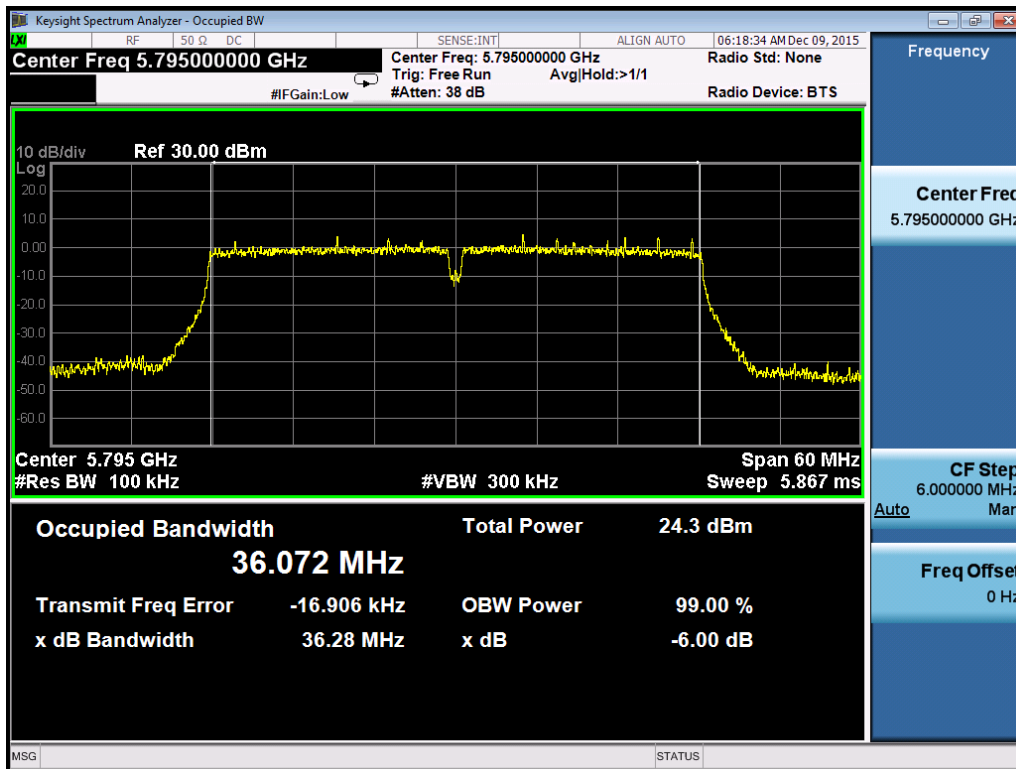

802.11n20-5745

802.11n20-5785

802.11n20-5825

802.11n40

Port 0:

802.11n40-5755

802.11n40-5795

Port 1:

802.11ac80

Port 0:

Port 1:

Port 2:

802.11ac80-5775

Port 3:

802.11ac80-5775

A.3: 26dB Bandwidth & Emission Bandwidth (99%)