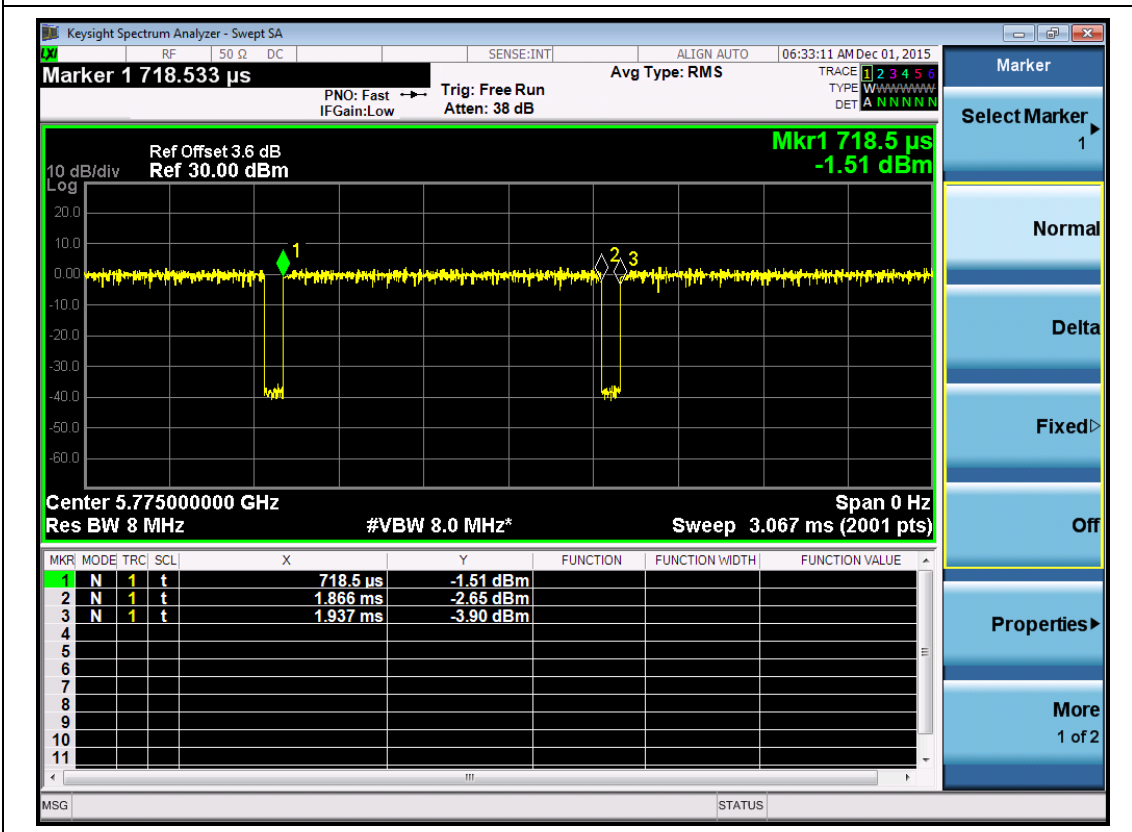

802.11n40

802.11ac80

A.2: Minimum 6dB Bandwidth
U-NII-3 Band:
802.11a
Port 0:

802.11a-5745

802.11a-5785

802.11a-5825

Port 1:

802.11a-5745