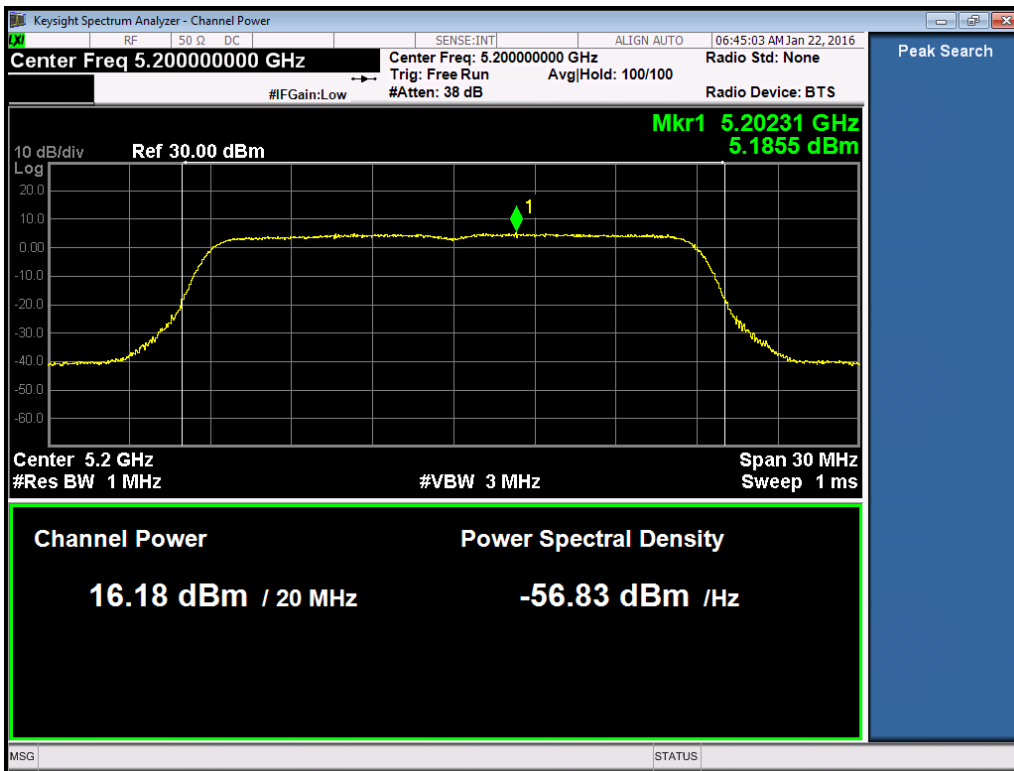

802.11a-5180

802.11a-5200

802.11a-5240

Port 1:

802.11a-5180

802.11a-5200

802.11a-5240

Port 2:

802.11a-5180

802.11a-5200

802.11a-5240

Port 3:

802.11a-5180

802.11a-5200

802.11a-5240

802.11n20 (with beamforming)

Port 0:

802.11n20-5180

802.11n20-5200

802.11n20-5240

Port 1:

802.11n20-5180

802.11n20-5200

802.11n20-5240