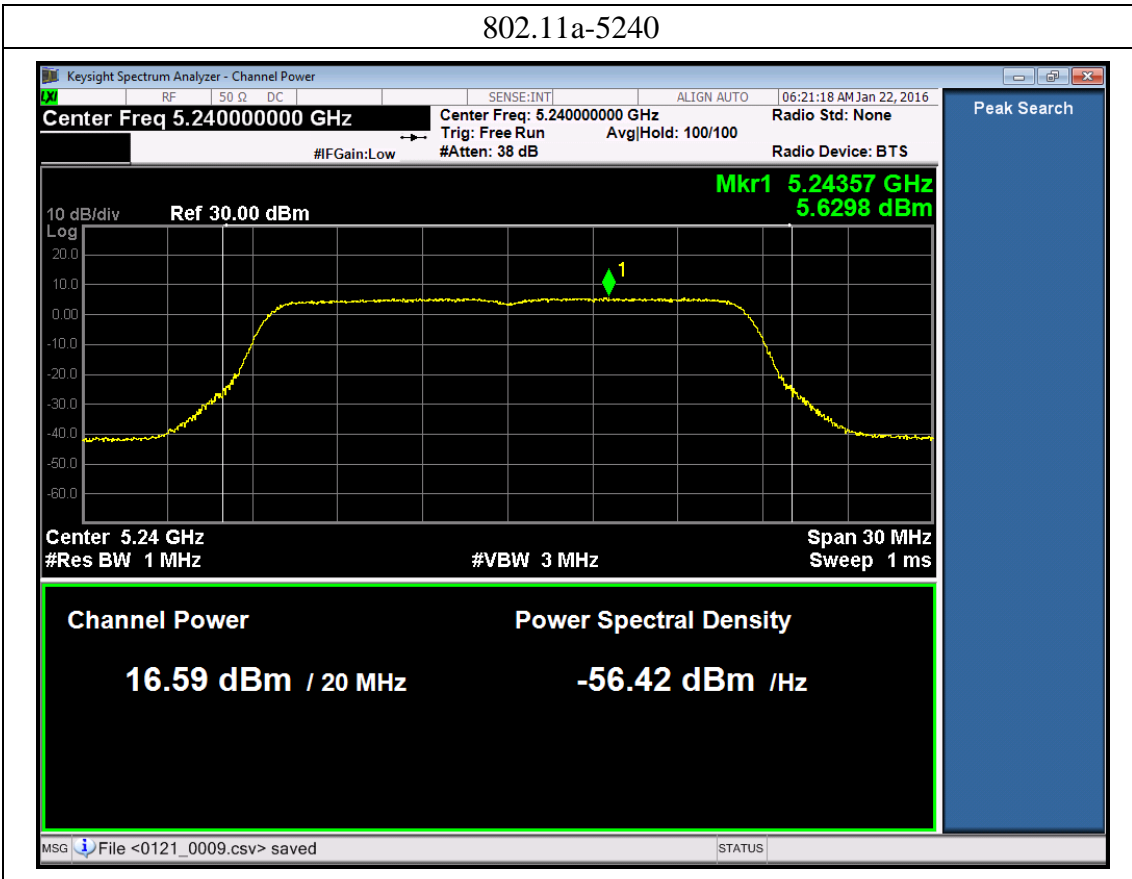

802.11ac80

Port 0:

Port 1:

Port 2:

802.11ac80-5210

Port 3:

802.11ac80-5210

A.3: Power spectrum density
U-NII-1 Band:
802.11a
Port 0:

802.11a-5180

802.11a-5200

802.11a-5240

Port 1:

802.11a-5180

802.11a-5200

802.11a-5240

Port 2: