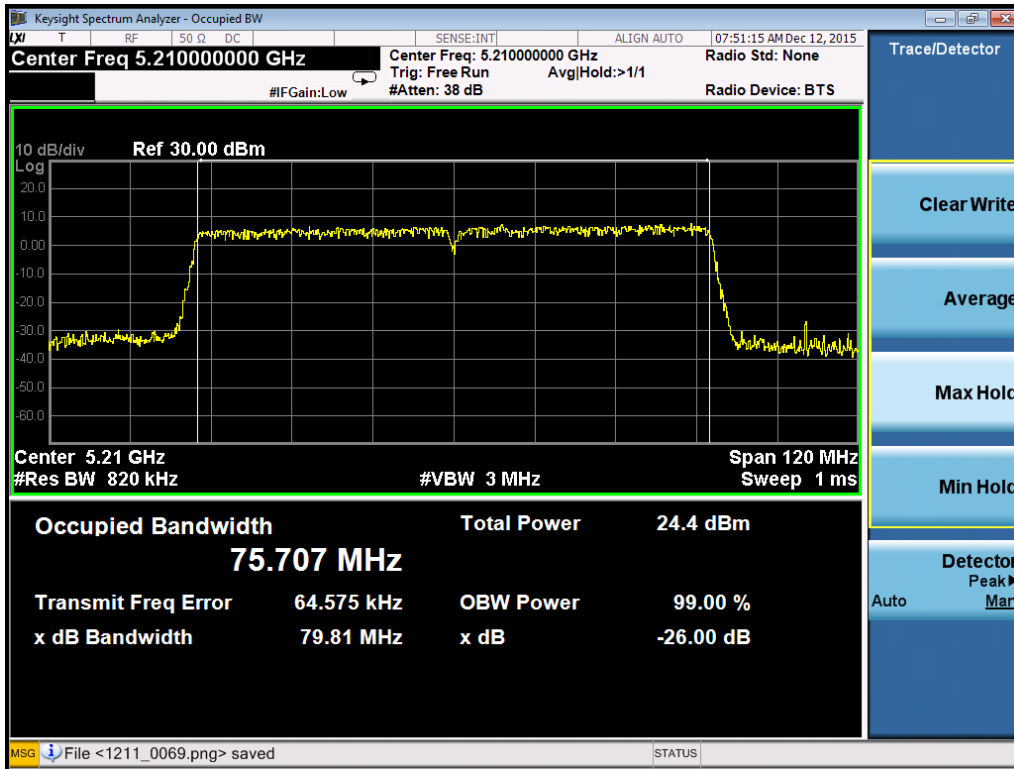

802.11ac80

Port 0:

Port 1:

Port 2:

802.11ac80-5210

Port 3:

802.11ac80-5210

A.3: Power spectrum density
U-NII-1 Band:
802.11a
Port 0:

802.11a-5180

802.11a-5200

802.11a-5240

Port 1:

802.11a-5180

802.11a-5200

802.11a-5240

Port 2: