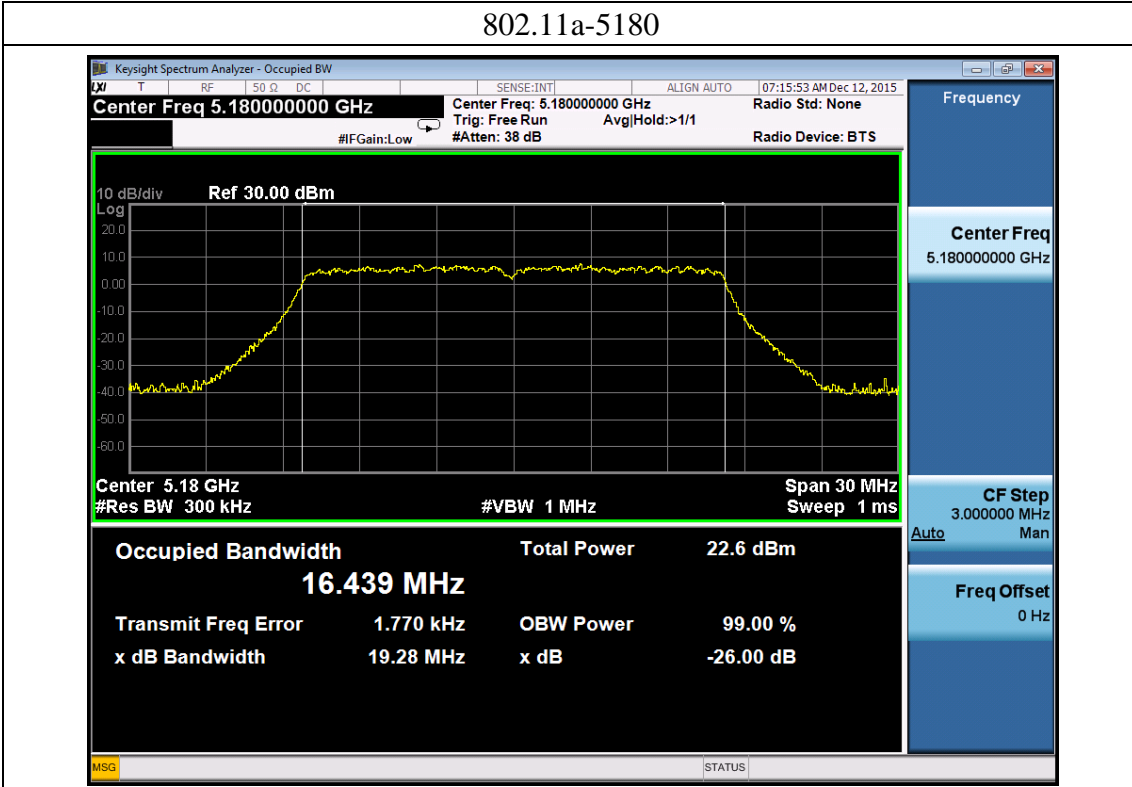

802.11a-5200

A.3: 26dB Bandwidth & Emission Bandwidth (99%)

U-NII-1 Band:

802.11a

Port 0:

802.11a-5180