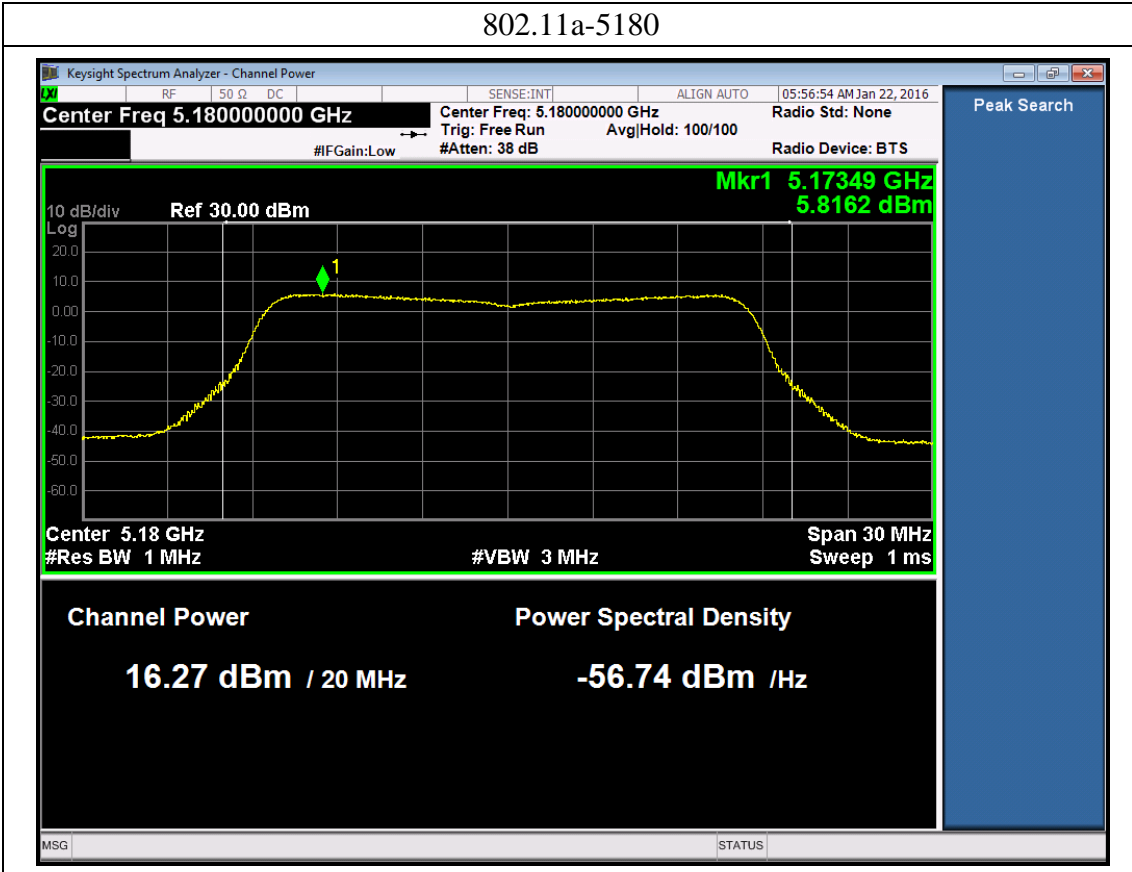

802.11ac80

Port 0:

Port 1:

Port 2:

802.11ac80-5210

Port 3:

802.11ac80-5210

A.3: Power spectrum density
U-NII-1 Band:
802.11a
Port 0:

802.11a-5180

802.11a-5200

802.11a-5240

Port 1:

802.11a-5180

802.11a-5200

802.11a-5240

Port 2:

802.11a-5180

802.11a-5200

802.11a-5240

Port 3:

802.11a-5180

802.11a-5200

802.11a-5240

802.11n20 (with beamforming)