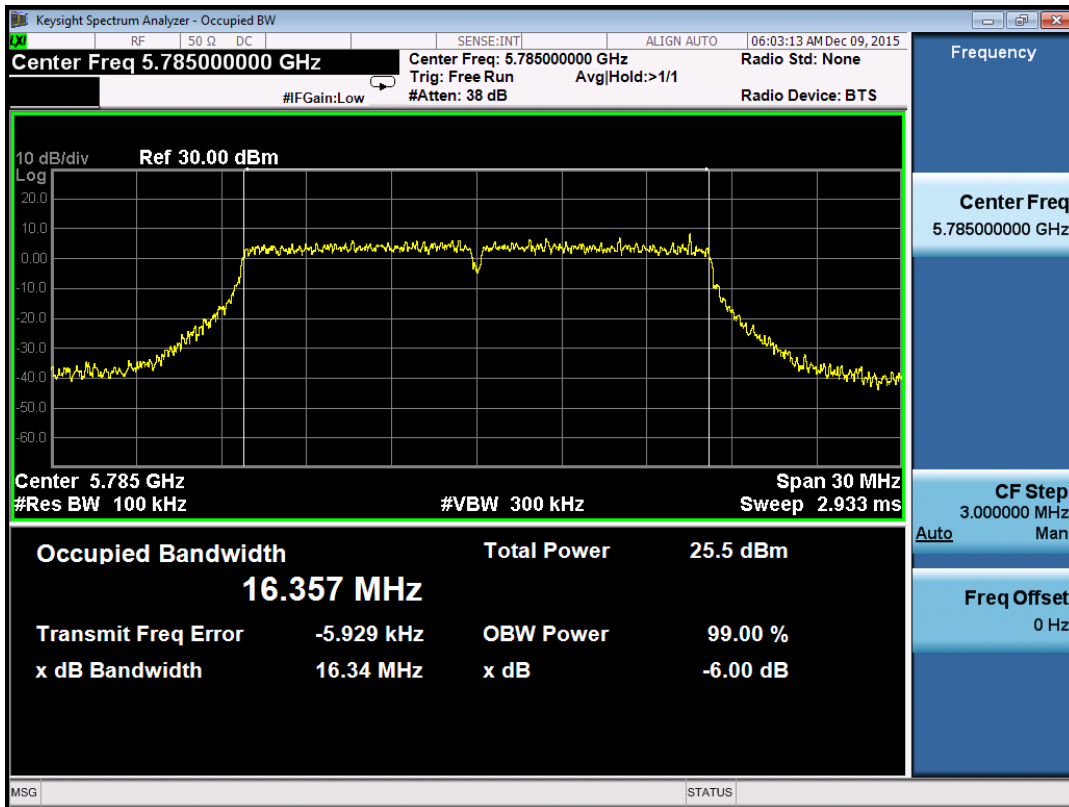

802.11n40

802.11ac80

A.2: Minimum 6dB Bandwidth
U-NII-3 Band:
802.11a
Port 0:

802.11a-5745

802.11a-5785

802.11a-5825

Port 1:

802.11a-5745

802.11a-5785

802.11a-5825

Port 2:

802.11a-5745

802.11a-5785

802.11a-5825

Port 3:

802.11a-5745