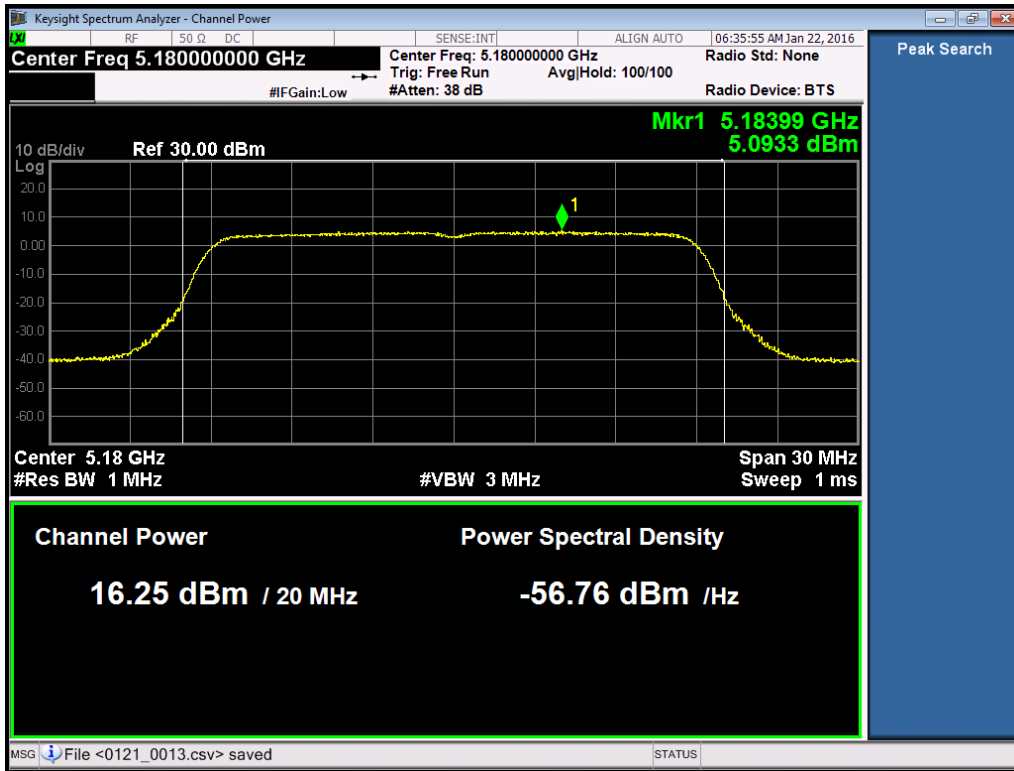

802.11a-5180

802.11a-5200

802.11a-5240

Port 1:

802.11a-5180

802.11a-5200

802.11a-5240

Port 2:

802.11a-5180

802.11a-5200

802.11a-5240

Port 3:

802.11a-5180

802.11a-5200

802.11a-5240

802.11n20 (with beamforming)

Port 0:

802.11n20-5180

802.11n20-5200

802.11n20-5240

Port 1:

802.11n20-5180

802.11n20-5200

802.11n20-5240