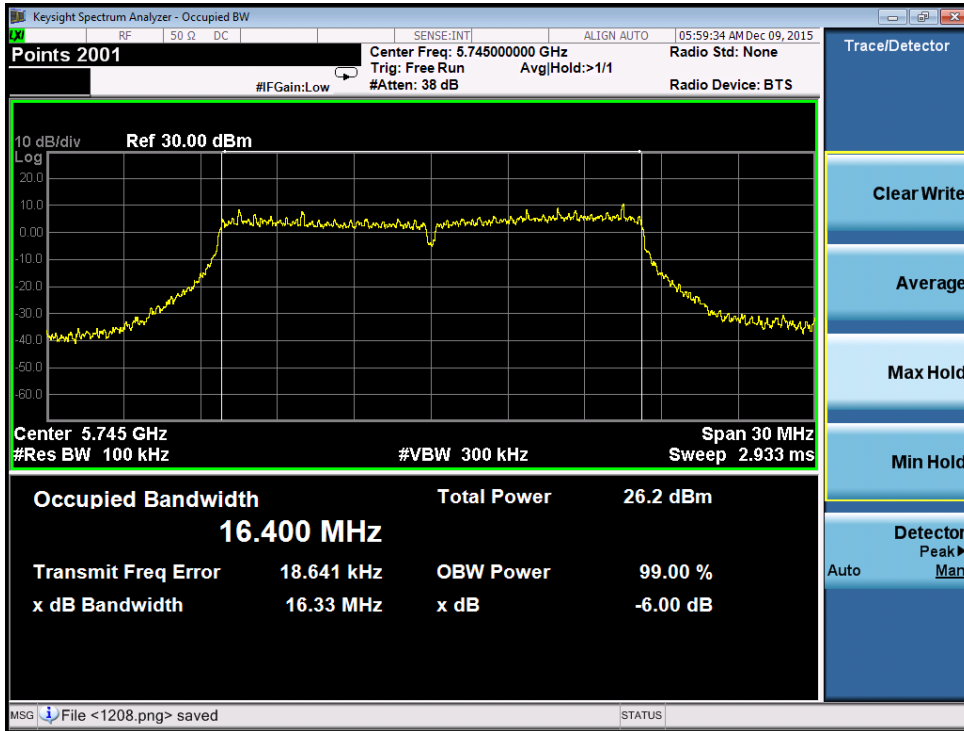

802.11n40

802.11ac80

A.2: Minimum 6dB Bandwidth
U-NII-3 Band:
802.11a
Port 0:

802.11a-5745

802.11a-5785

802.11a-5825

Port 1:

802.11a-5745