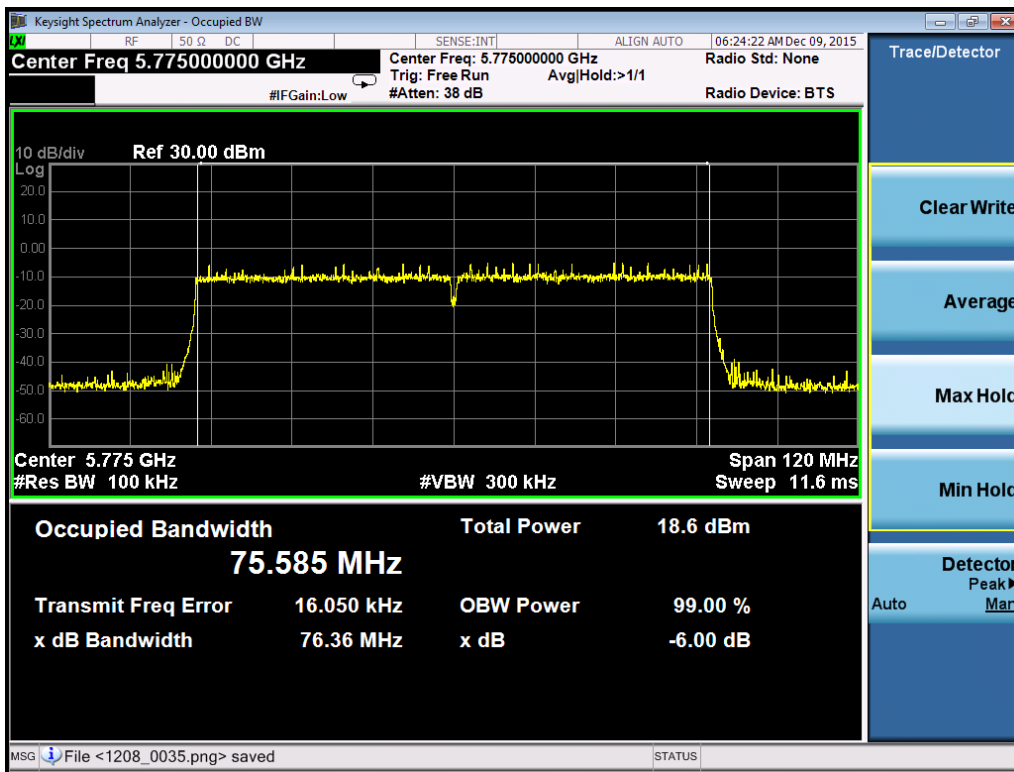

802.11ac80

Port 0:

Port 1:

Port 2:

802.11ac80-5775

Port 3:

802.11ac80-5775

A.3: 26dB Bandwidth & Emission Bandwidth (99%)