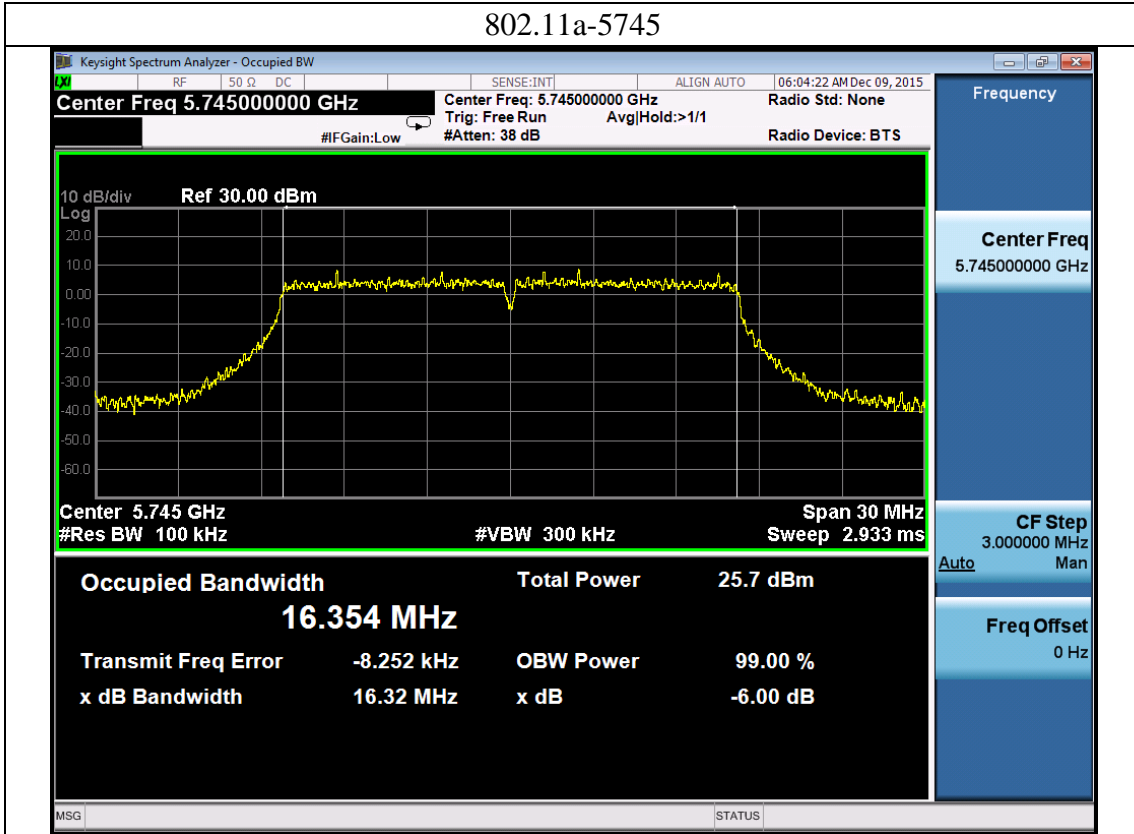

802.11n40

802.11ac80

A.2: Minimum 6dB Bandwidth
U-NII-3 Band:
802.11a
Port 0:

802.11a-5745

802.11a-5785

802.11a-5825

Port 1:

802.11a-5745

802.11a-5785

802.11a-5825

Port 2:

802.11a-5745

802.11a-5785

802.11a-5825

Port 3:

802.11a-5745