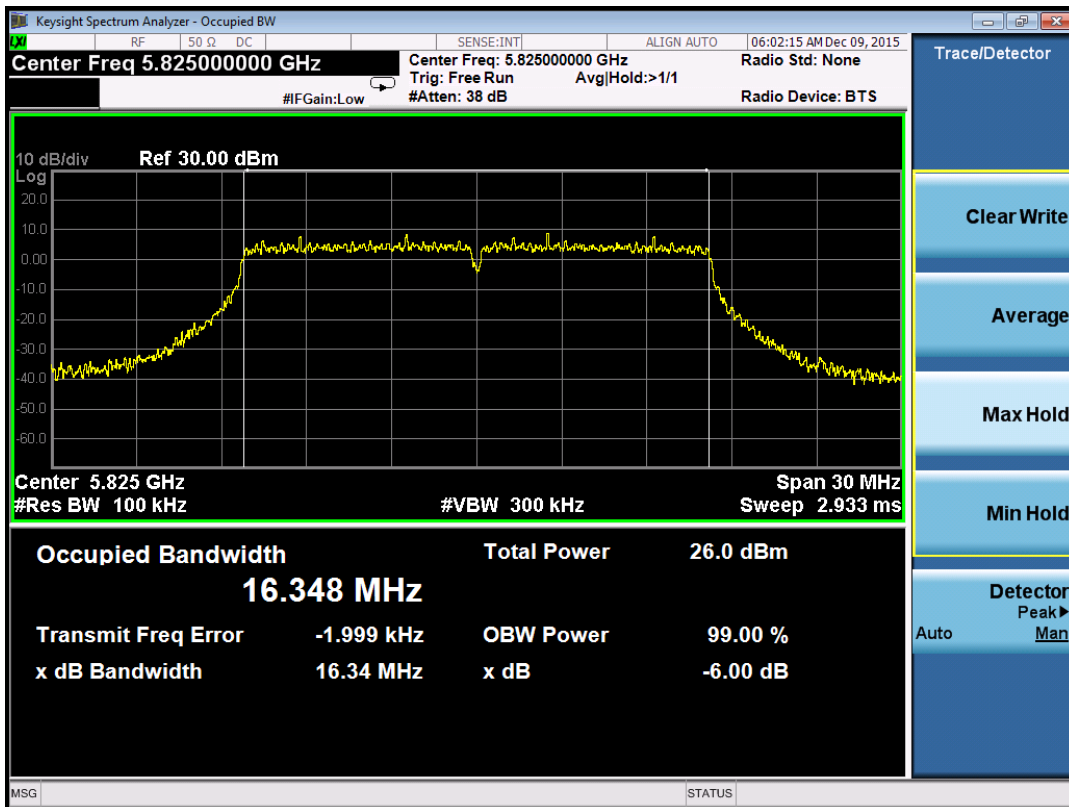

802.11n40

802.11ac80

A.2: Minimum 6dB Bandwidth
U-NII-3 Band:
802.11a
Port 0:

802.11a-5745

802.11a-5785

802.11a-5825

Port 1:

802.11a-5745

802.11a-5785

802.11a-5825

Port 2:

802.11a-5745

802.11a-5785

802.11a-5825

Port 3:

802.11a-5745