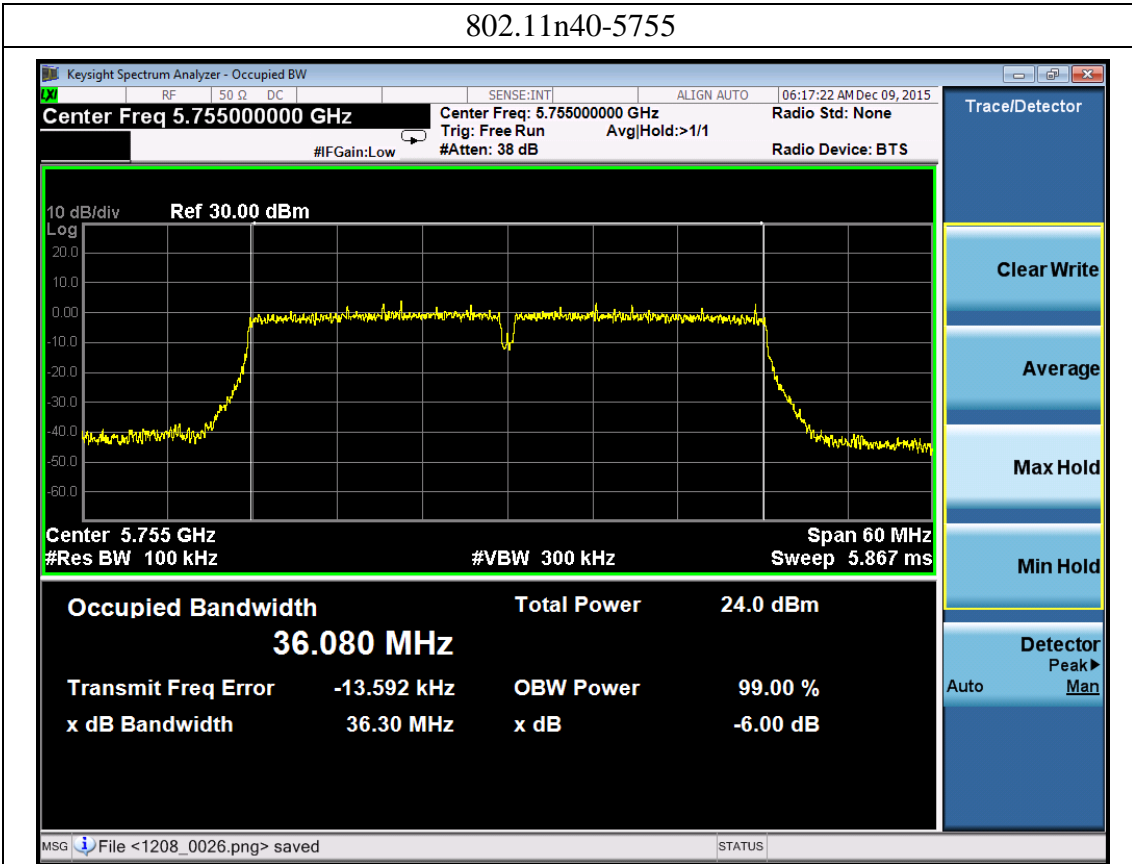

Port 2:

802.11n40-5755