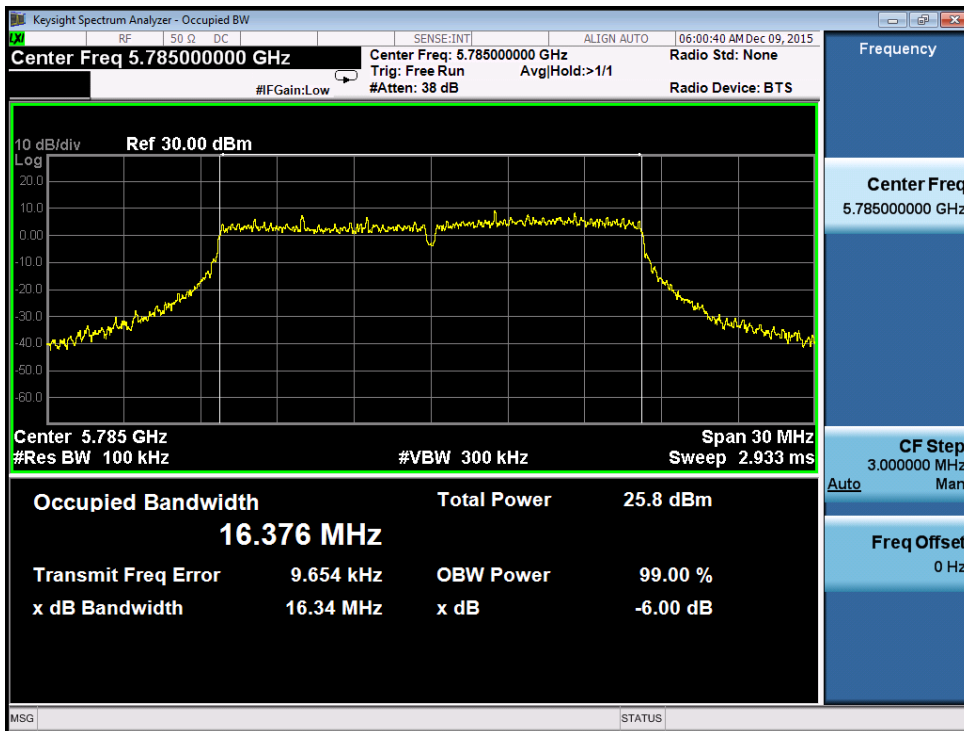

802.11n40

802.11ac80

A.2: Minimum 6dB Bandwidth
U-NII-3 Band:
802.11a
Port 0:

802.11a-5745

802.11a-5785

802.11a-5825

Port 1:

802.11a-5745

802.11a-5785

802.11a-5825

Port 2:

802.11a-5745

802.11a-5785

802.11a-5825

Port 3:

802.11a-5745