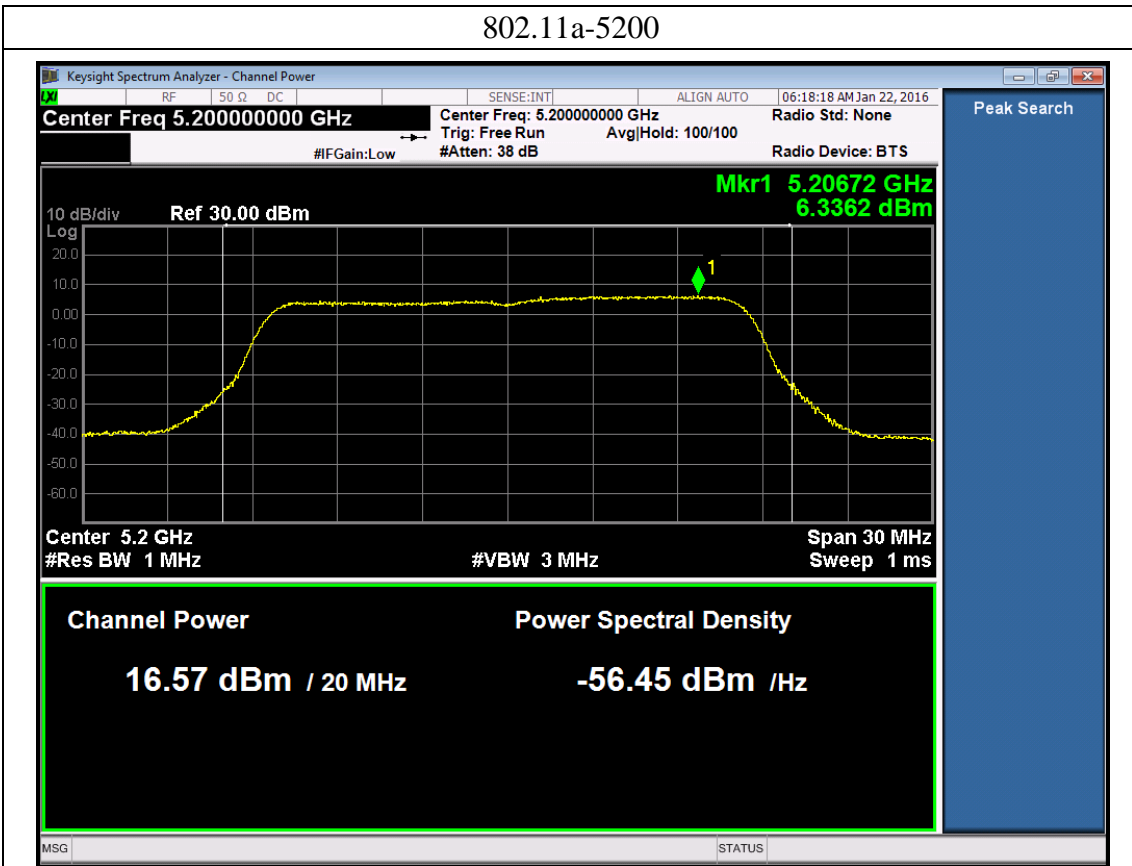

802.11a-5180

802.11a-5200

802.11a-5240

Port 1:

802.11a-5180

802.11a-5200

802.11a-5240

Port 2:

802.11a-5180

802.11a-5200

802.11a-5240

Port 3:

802.11a-5180

802.11a-5200

802.11a-5240

802.11n20 (with beamforming)

Port 0:

802.11n20-5180

802.11n20-5200

802.11n20-5240

Port 1:

802.11n20-5180

802.11n20-5200

802.11n20-5240