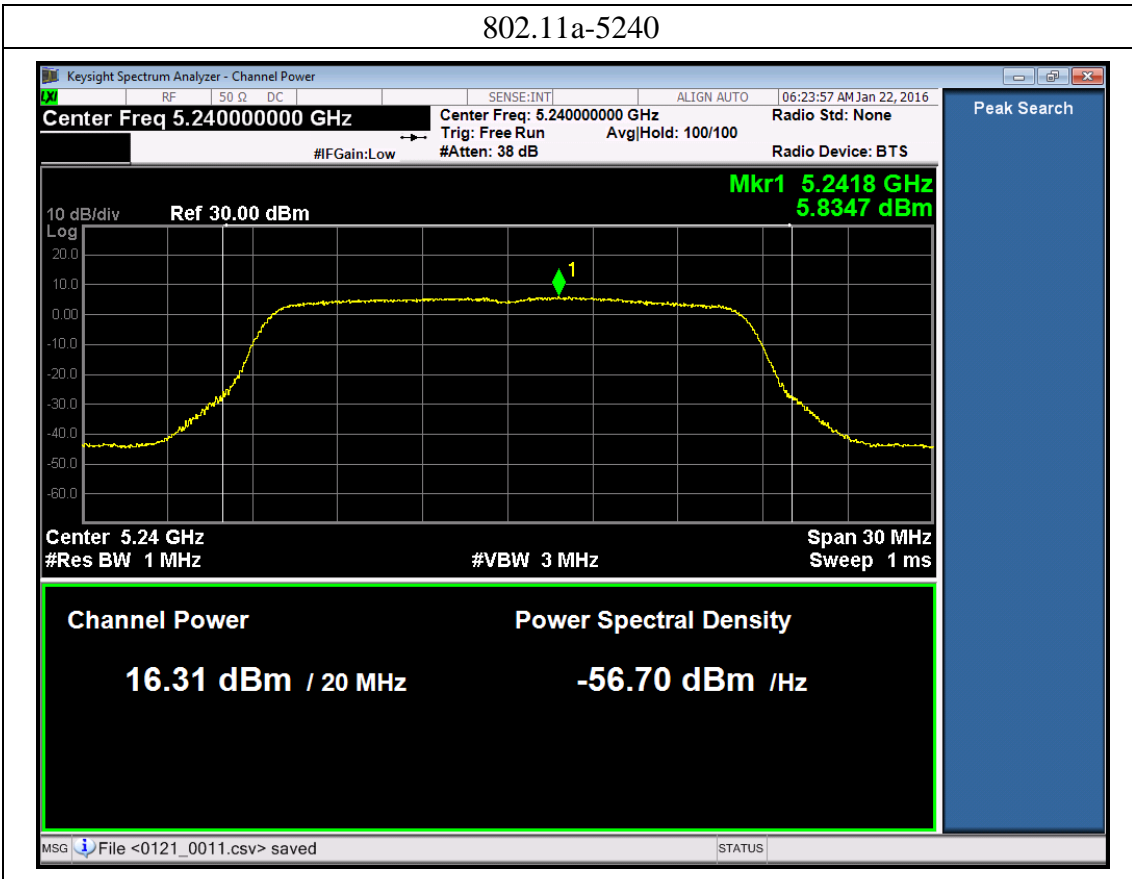

802.11ac80

Port 0:

Port 1:

Port 2:

802.11ac80-5210

Port 3:

802.11ac80-5210

A.3: Power spectrum density
U-NII-1 Band:
802.11a
Port 0:

802.11a-5180

802.11a-5200

802.11a-5240

Port 1:

802.11a-5180

802.11a-5200

802.11a-5240

Port 2:

802.11a-5180

802.11a-5200

802.11a-5240

Port 3:

802.11a-5180

802.11a-5200

802.11a-5240

802.11n20 (with beamforming)