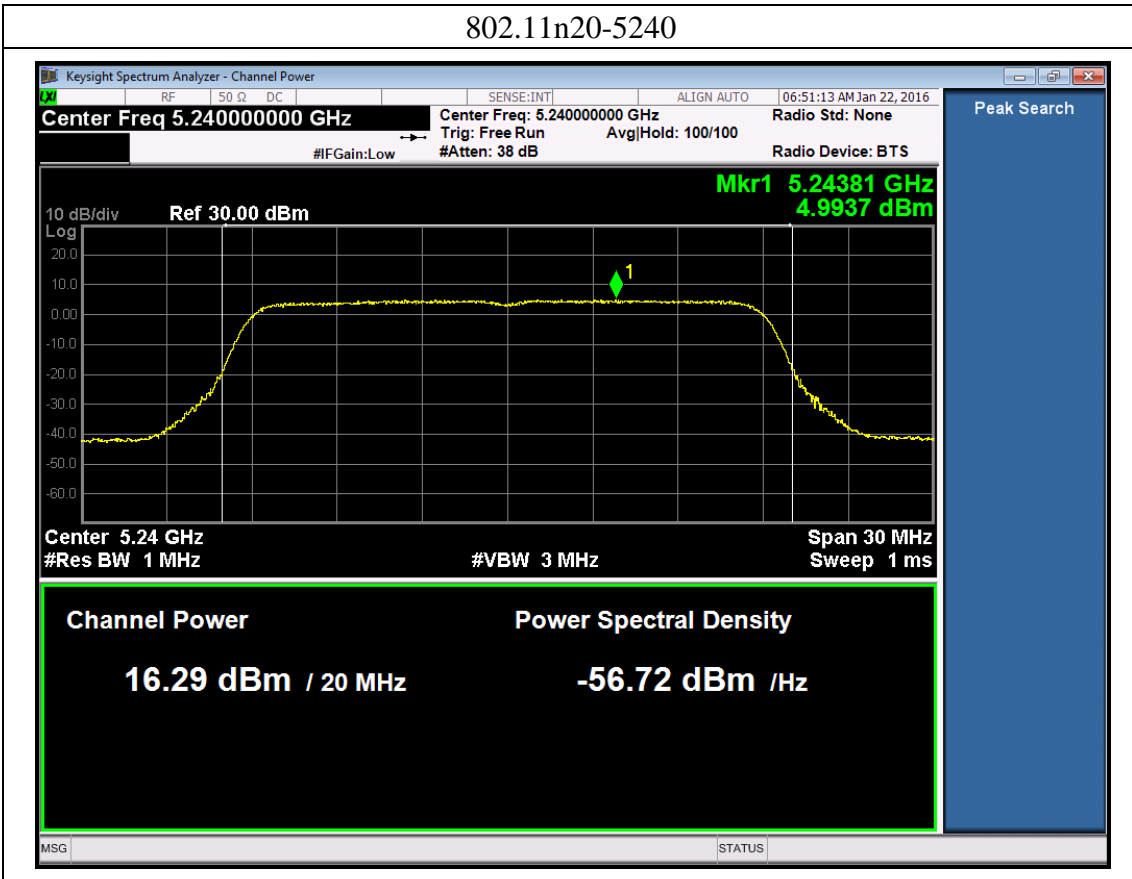

802.11a-5180

802.11a-5200

802.11a-5240

Port 3:

802.11a-5180

802.11a-5200

802.11a-5240

802.11n20 (with beamforming)

Port 0:

802.11n20-5180

802.11n20-5200

802.11n20-5240

Port 1:

802.11n20-5180

802.11n20-5200

802.11n20-5240

Port 2:

802.11n20-5180

802.11n20-5200