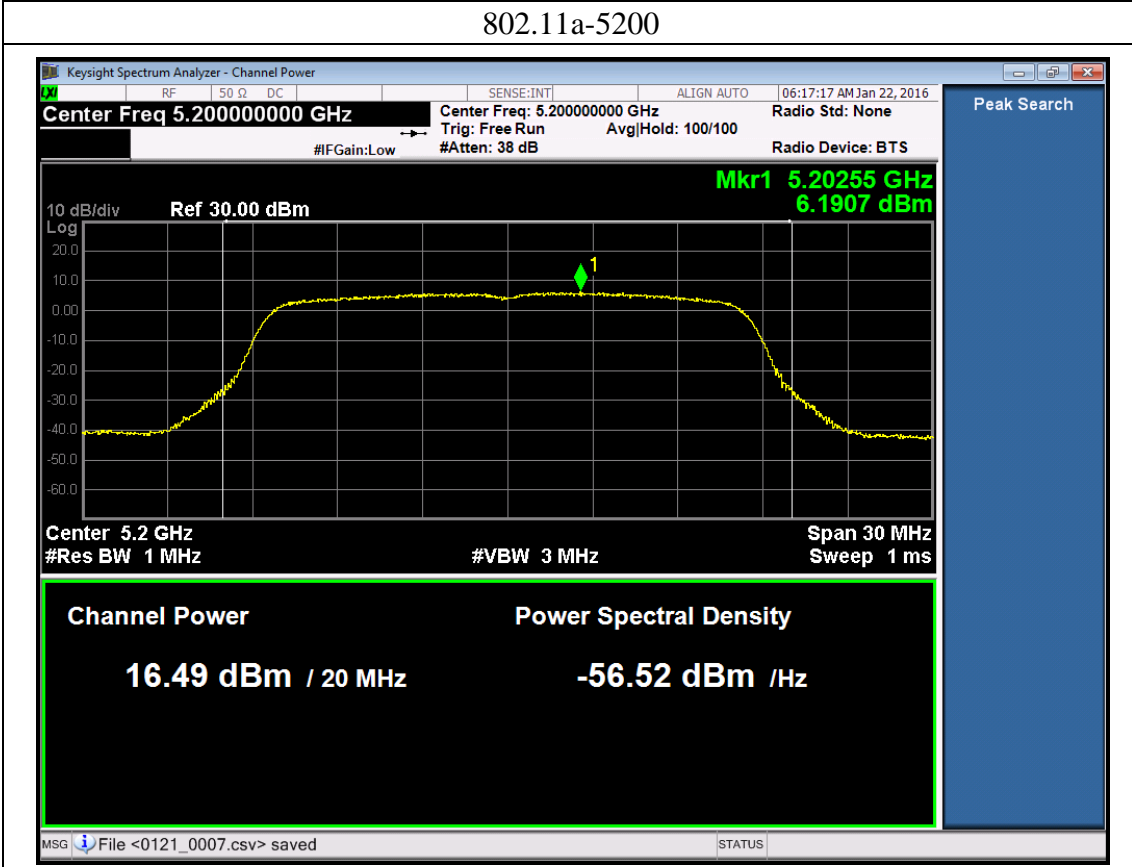

802.11ac80

Port 0:

Port 1:

Port 2:

802.11ac80-5210

Port 3:

802.11ac80-5210

A.3: Power spectrum density
U-NII-1 Band:
802.11a
Port 0:

802.11a-5180

802.11a-5200

802.11a-5240

Port 1:

802.11a-5180

802.11a-5200

802.11a-5240

Port 2:

802.11a-5180

802.11a-5200

802.11a-5240

Port 3:

802.11a-5180

802.11a-5200

802.11a-5240

802.11n20 (with beamforming)