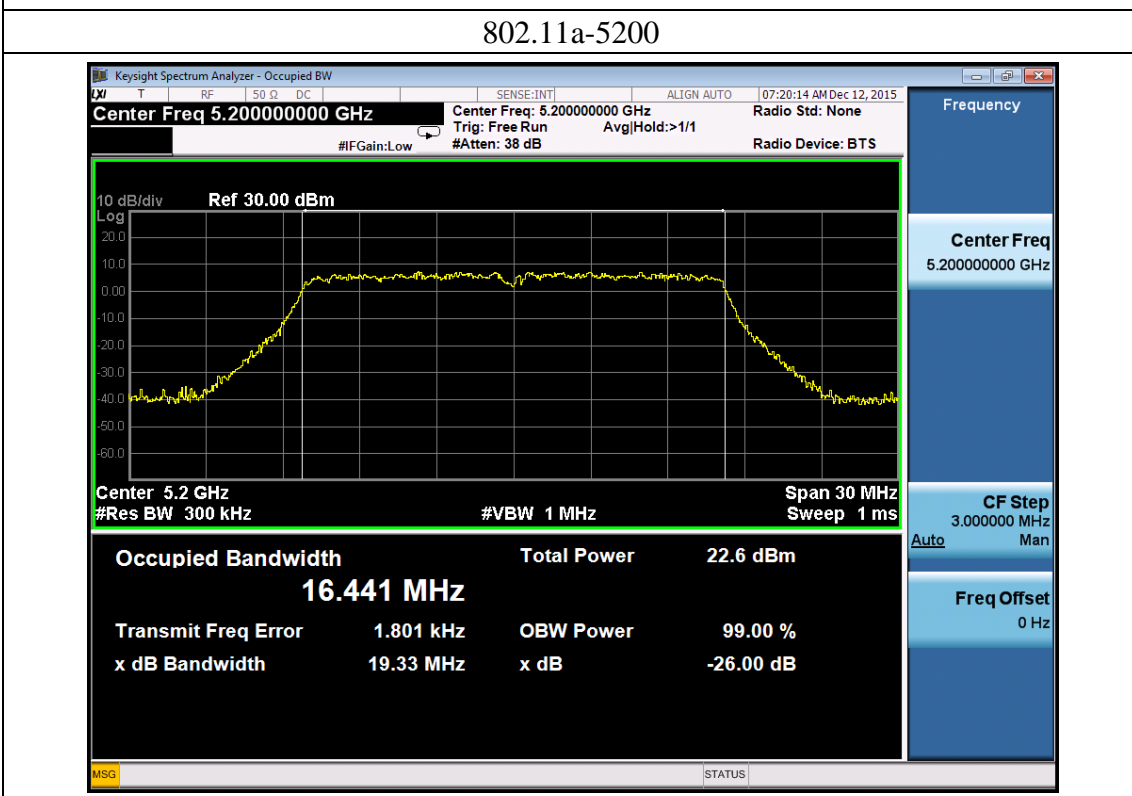

A.3: 26dB Bandwidth & Emission Bandwidth (99%)

U-NII-1 Band:

802.11a

Port 0: