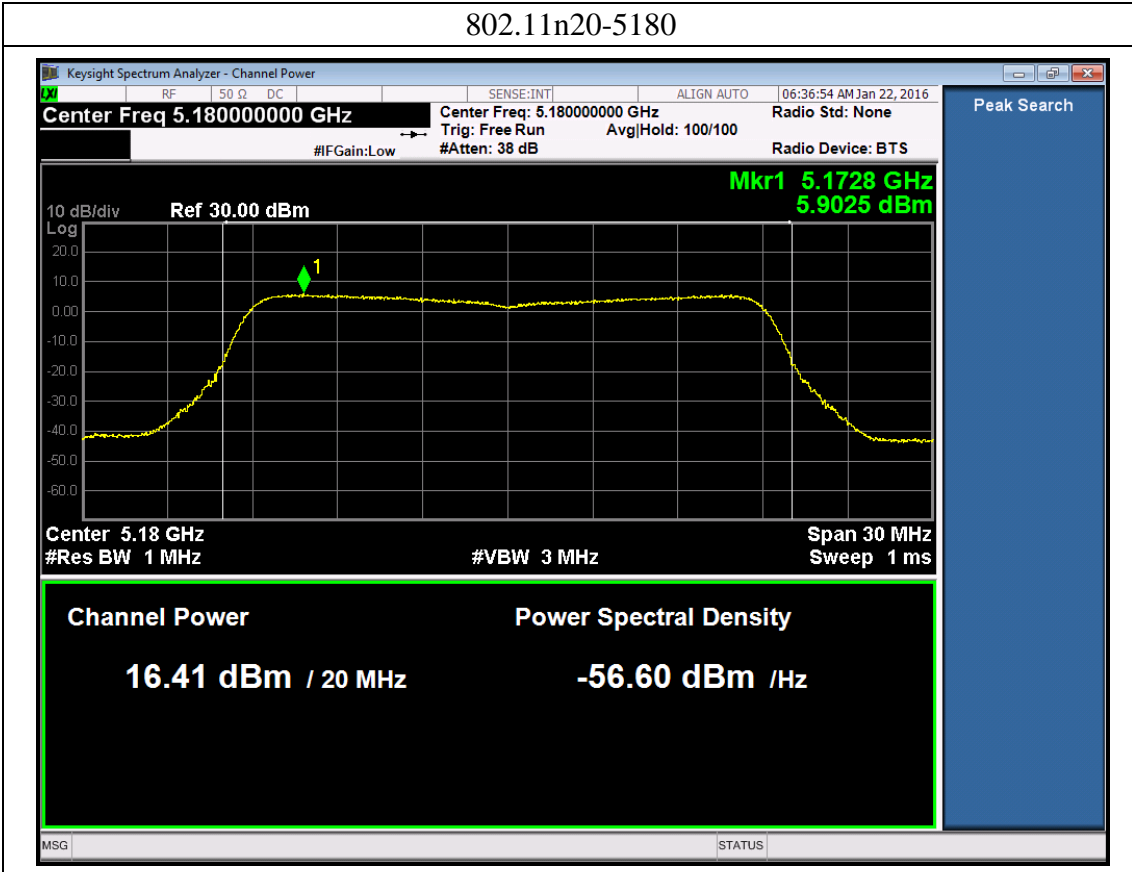

802.11a-5180

802.11a-5200

802.11a-5240

Port 3:

802.11a-5180

802.11a-5200

802.11a-5240

802.11n20 (with beamforming)

Port 0:

802.11n20-5180

802.11n20-5200

802.11n20-5240

Port 1:

802.11n20-5180

802.11n20-5200

802.11n20-5240

Port 2:

802.11n20-5180

802.11n20-5200