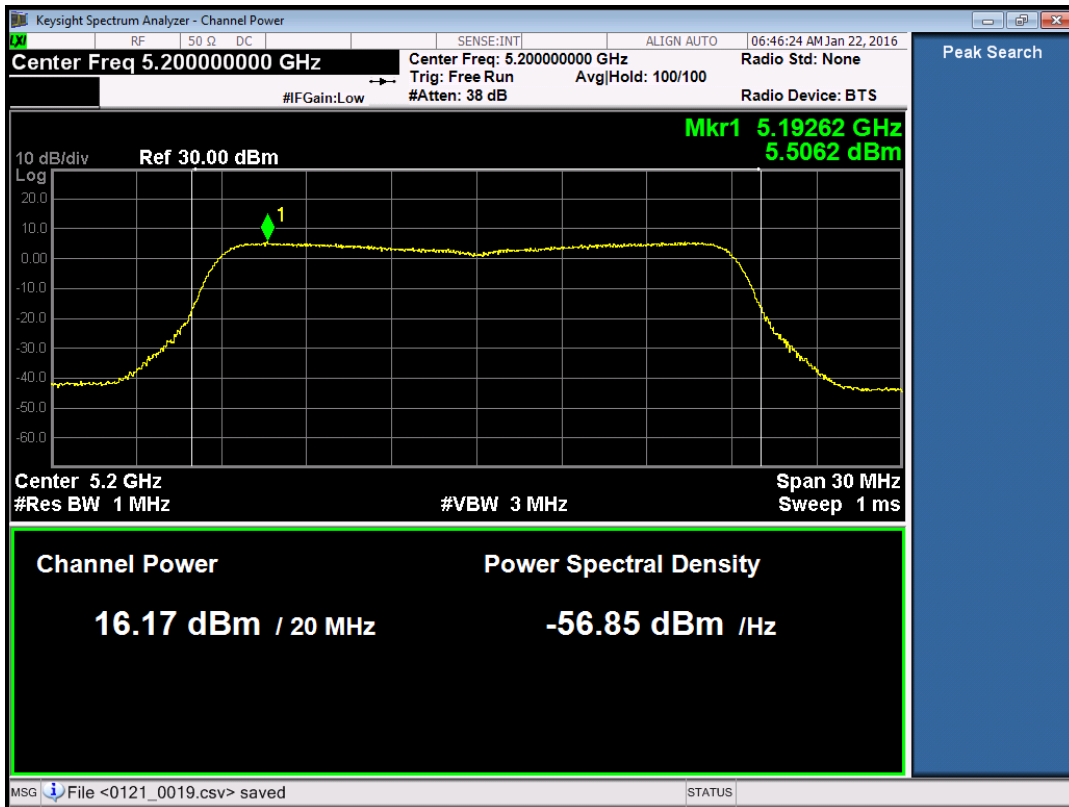

802.11a-5180

802.11a-5200

802.11a-5240

Port 3:

802.11a-5180

802.11a-5200

802.11a-5240

802.11n20 (with beamforming)

Port 0:

802.11n20-5180

802.11n20-5200

802.11n20-5240

Port 1:

802.11n20-5180

802.11n20-5200

802.11n20-5240

Port 2:

802.11n20-5180

802.11n20-5200