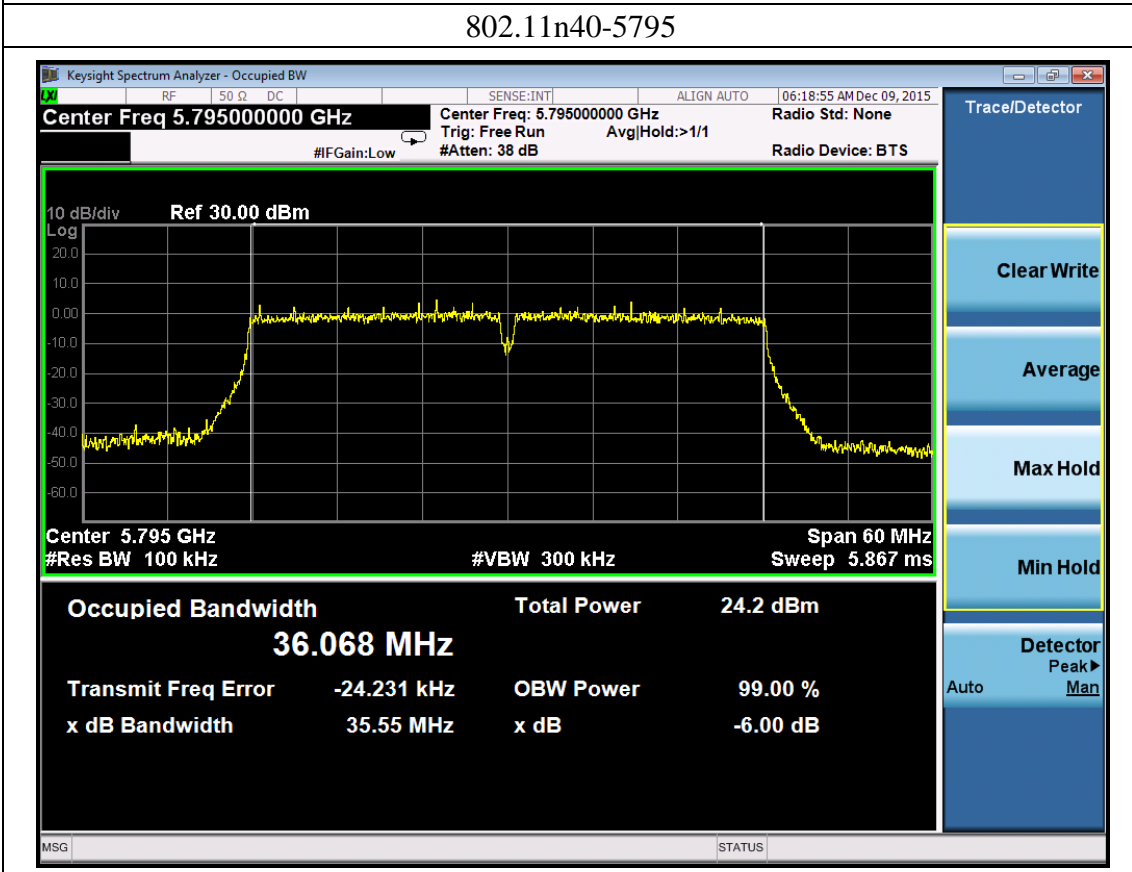

802.11n40-5795