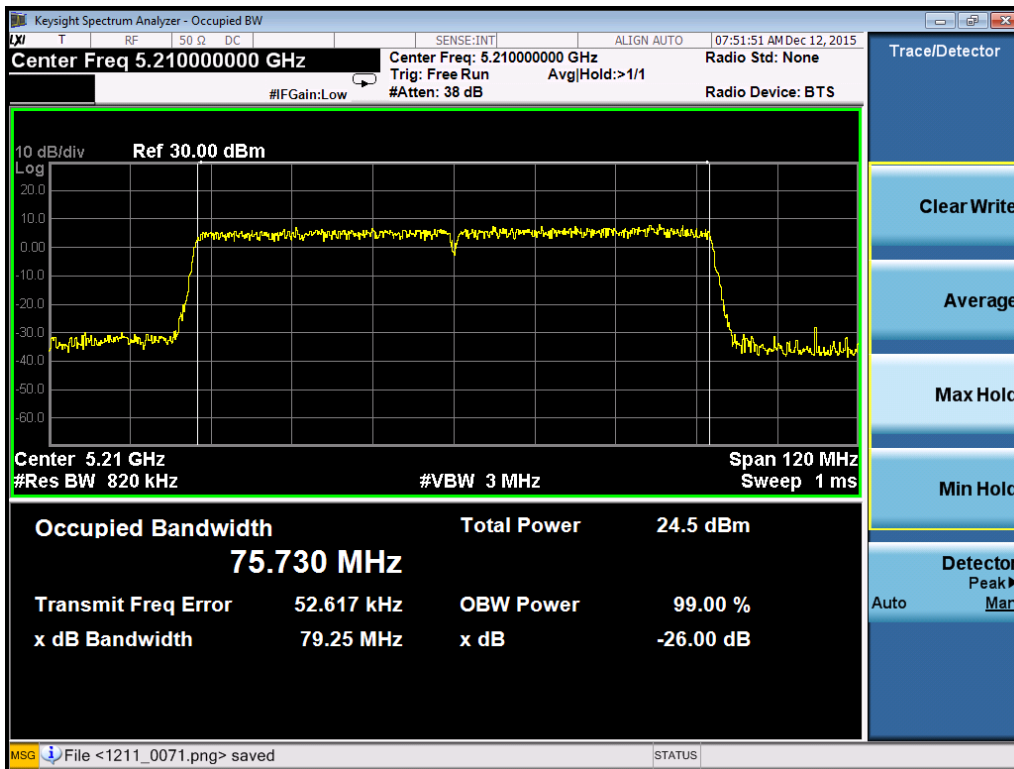

802.11ac80

Port 0:

Port 1:

Port 2:

802.11ac80-5210

Port 3:

802.11ac80-5210

A.3: Power spectrum density
U-NII-1 Band:
802.11a
Port 0:

802.11a-5180

802.11a-5200

802.11a-5240

Port 1:

802.11a-5180

802.11a-5200

802.11a-5240

Port 2: