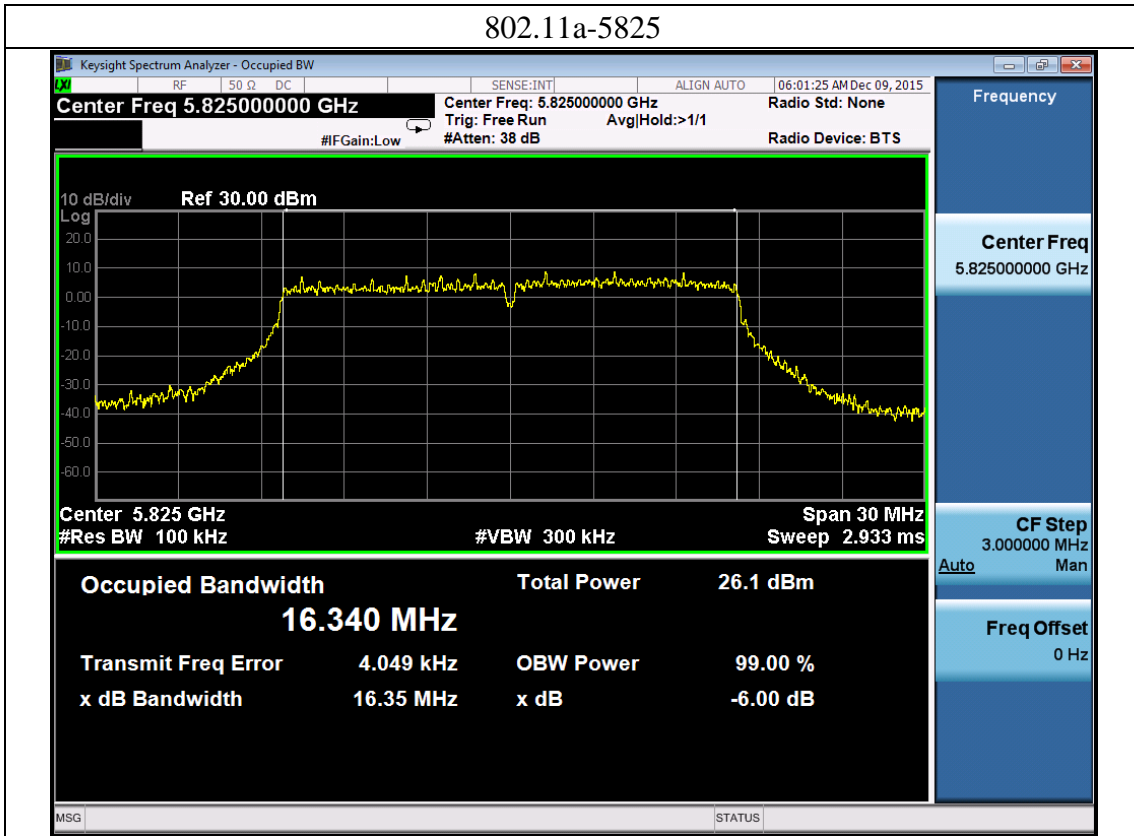

802.11n40

802.11ac80

A.2: Minimum 6dB Bandwidth
U-NII-3 Band:
802.11a
Port 0:

802.11a-5745

802.11a-5785

802.11a-5825

Port 1:

802.11a-5745

802.11a-5785

802.11a-5825

Port 2:

802.11a-5745

802.11a-5785

802.11a-5825

Port 3:

802.11a-5745