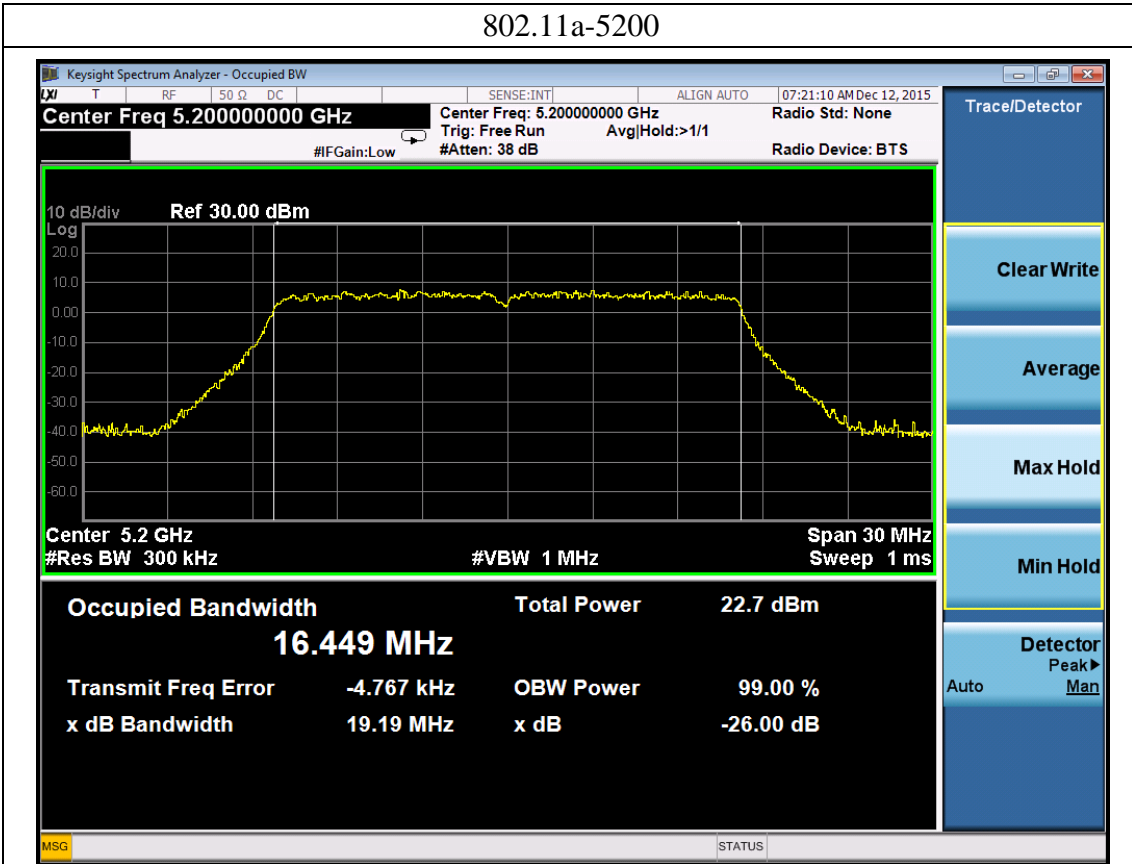

802.11ac80

Port 0:

Port 1:

Port 2:

802.11ac80-5775

Port 3:

802.11ac80-5775

A.3: 26dB Bandwidth & Emission Bandwidth (99%)

U-NII-1 Band:

802.11a

Port 0:

802.11a-5180

802.11a-5200

802.11a-5240

Port 1:

802.11a-5180

802.11a-5200

802.11a-5240

Port 2:

802.11a-5180

802.11a-5200

802.11a-5240

Port 3:

802.11a-5180