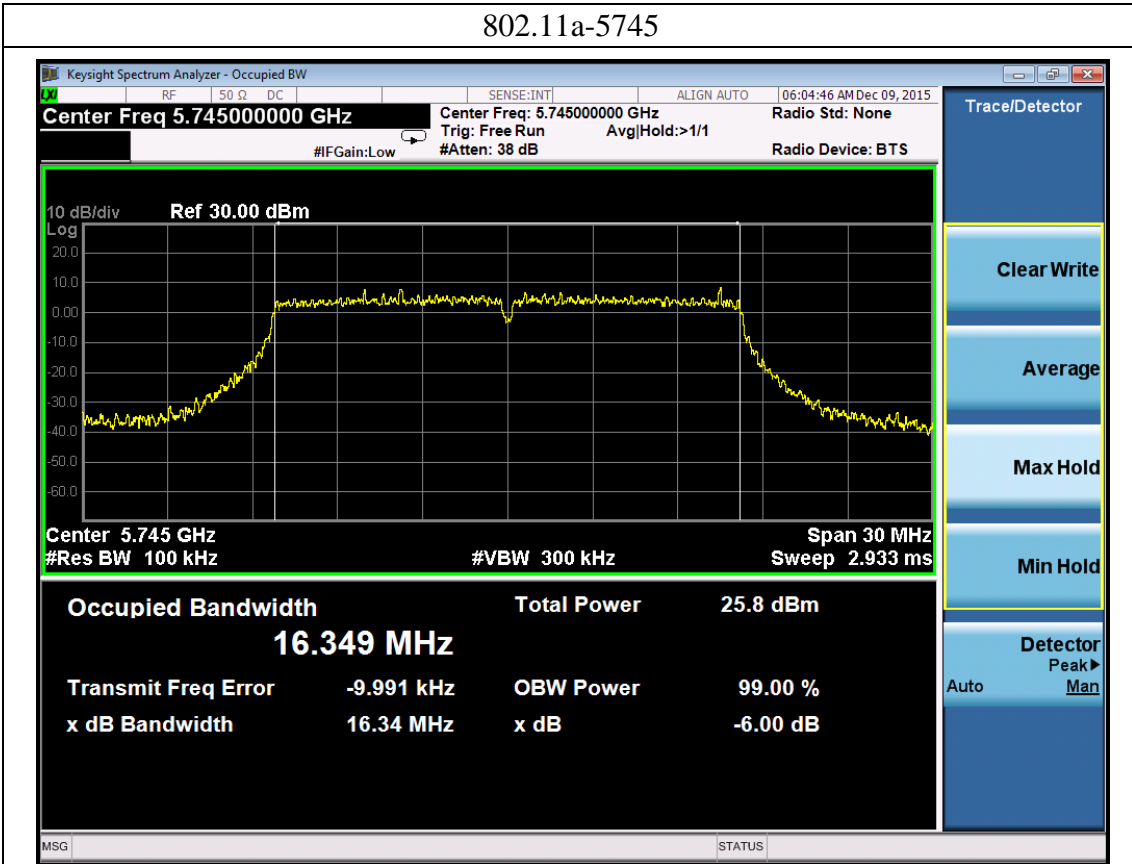

802.11a-5785

802.11a-5825

Port 2:

802.11a-5745

802.11a-5785

802.11a-5825

Port 3:

802.11a-5745

802.11a-5785

802.11a-5825

802.11n20

Port 0:

802.11n20-5745

802.11n20-5785

802.11n20-5825

Port 1: