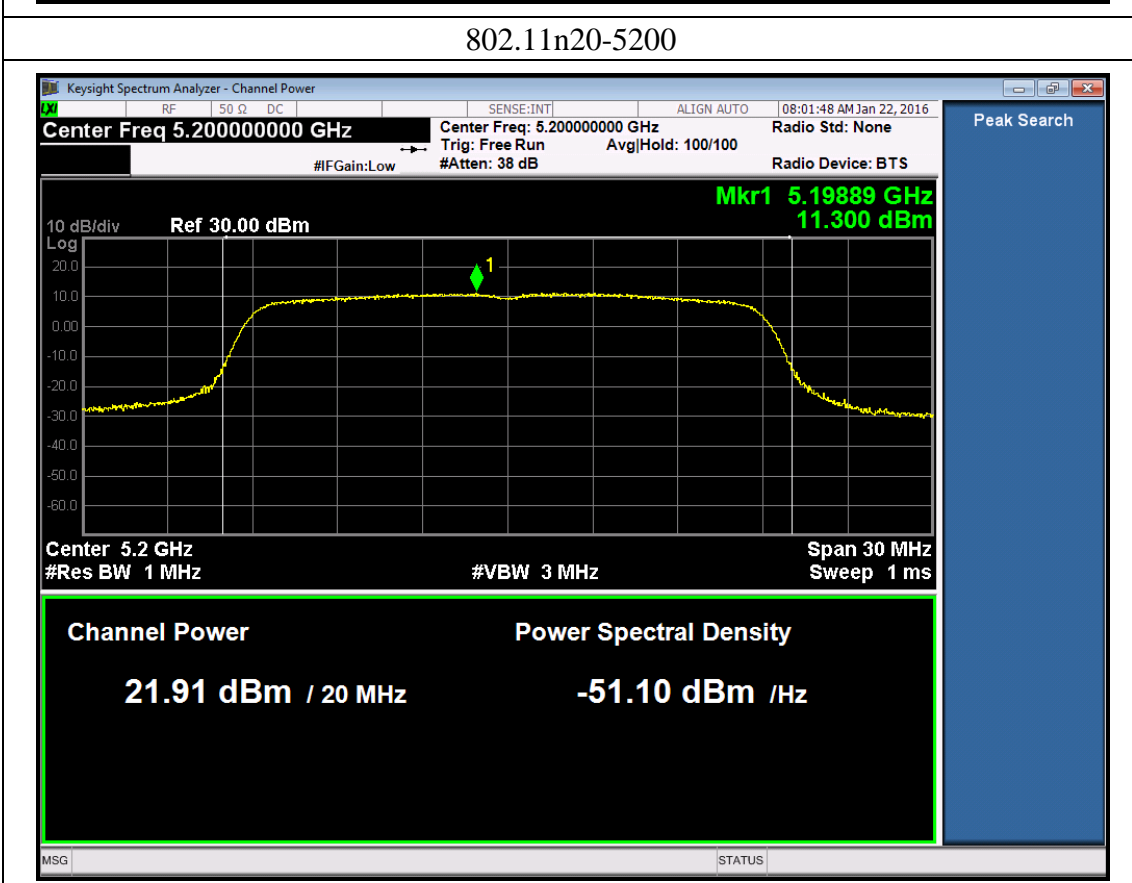

#### Port 1:

**Port 2:**

802.11ac80-5210

**Port 3:**

802.11ac80-5210

802.11n20 (non-beamforming)

Port 0:

802.11n20-5180

802.11n20-5200

802.11n20-5240

Port 1:

802.11n20-5180

802.11n20-5200

802.11n20-5240

**Port 2:**

802.11n20-5180

802.11n20-5200

802.11n20-5240

Port 3:

802.11n20-5180

802.11n20-5200

802.11n20-5240

802.11n40 (non-beamforming)

Port 0: