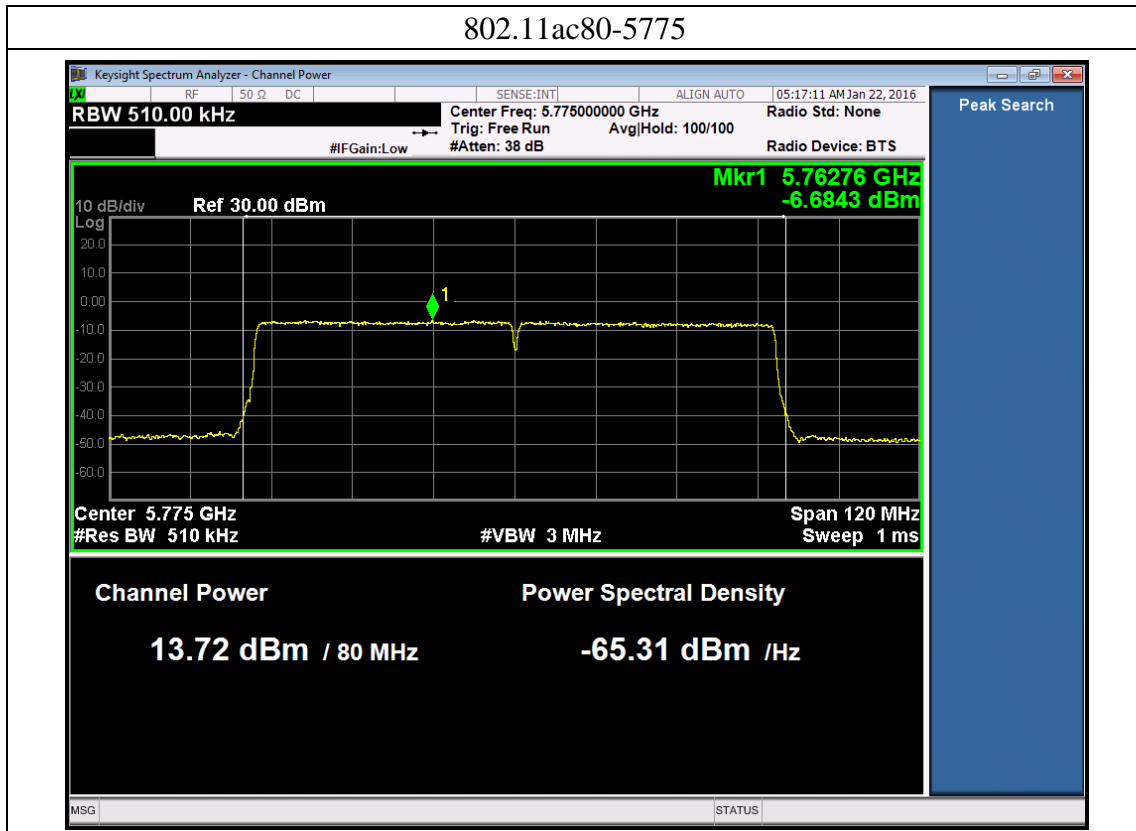

802.11ac80 (non-beamforming)

Port 0:

Port 1: