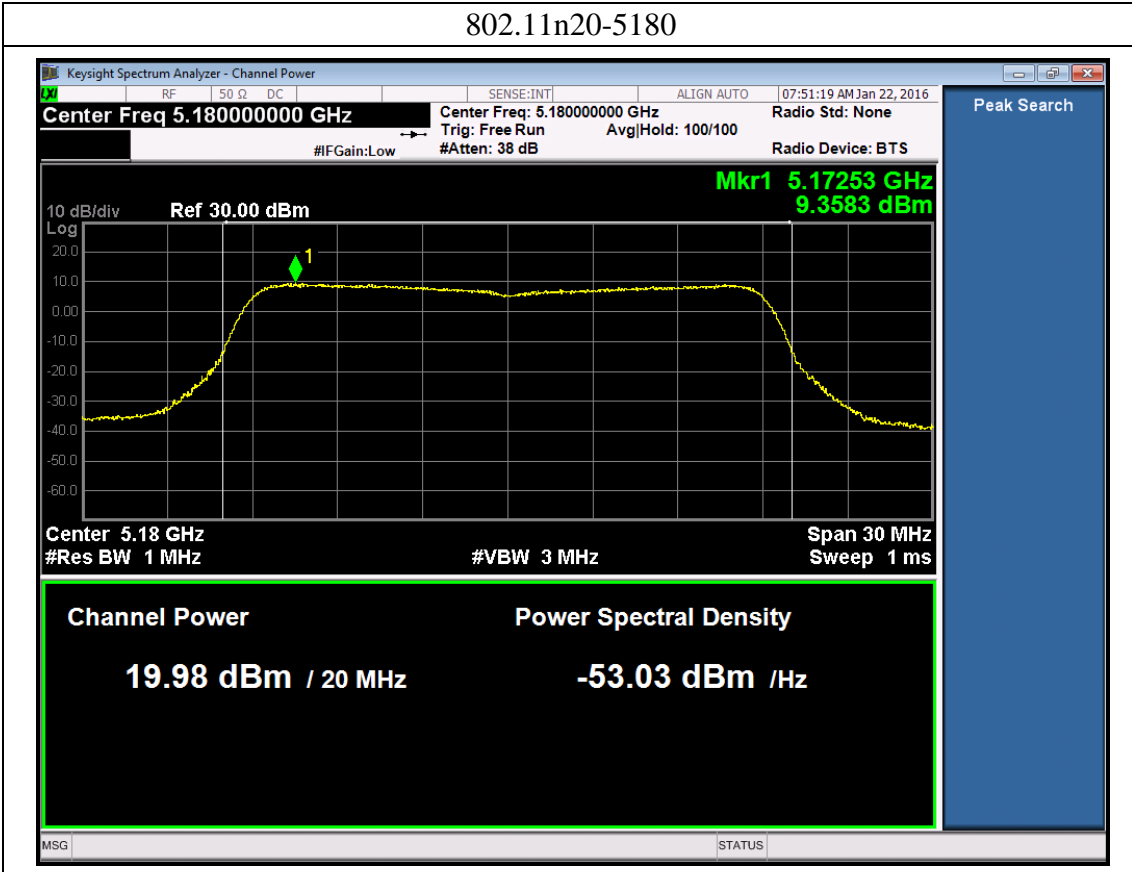

#### Port 1:

**Port 2:**

802.11ac80-5210

**Port 3:**

802.11ac80-5210

802.11n20 (non-beamforming)

Port 0:

802.11n20-5180

802.11n20-5200

802.11n20-5240

Port 1:

802.11n20-5180

802.11n20-5200

802.11n20-5240

**Port 2:**

802.11n20-5180