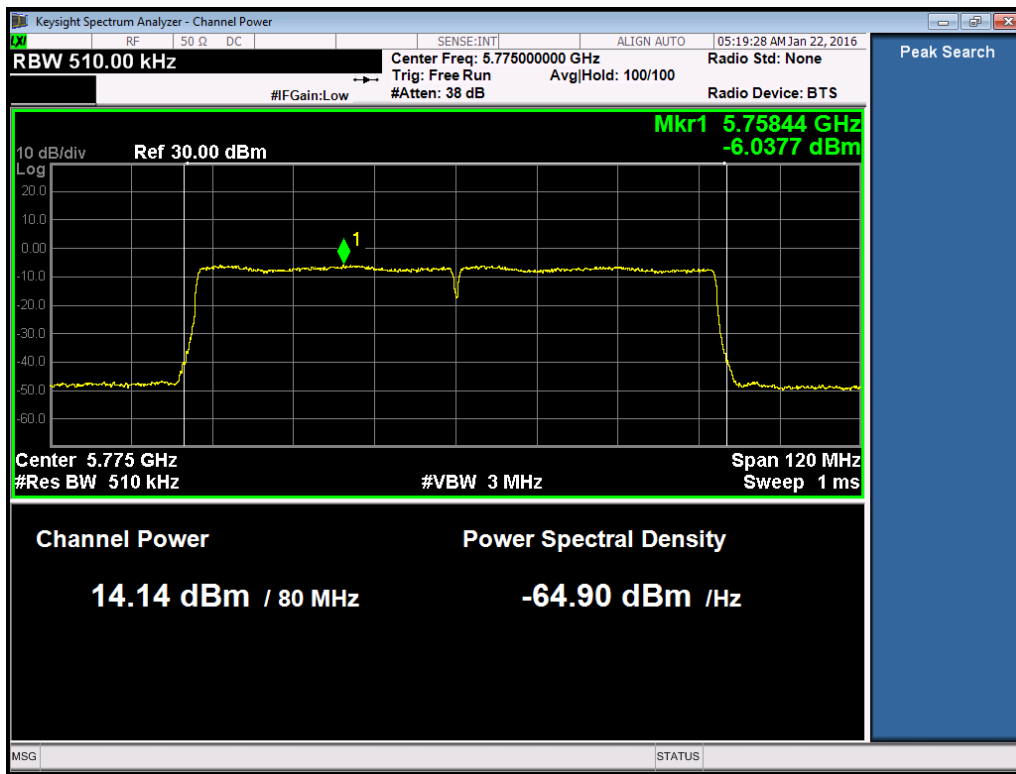

### 802.11ac80 (non-beamforming)

#### Port 0:

#### Port 1:

Port 2:

802.11ac80-5775

Port 3:

802.11ac80-5775