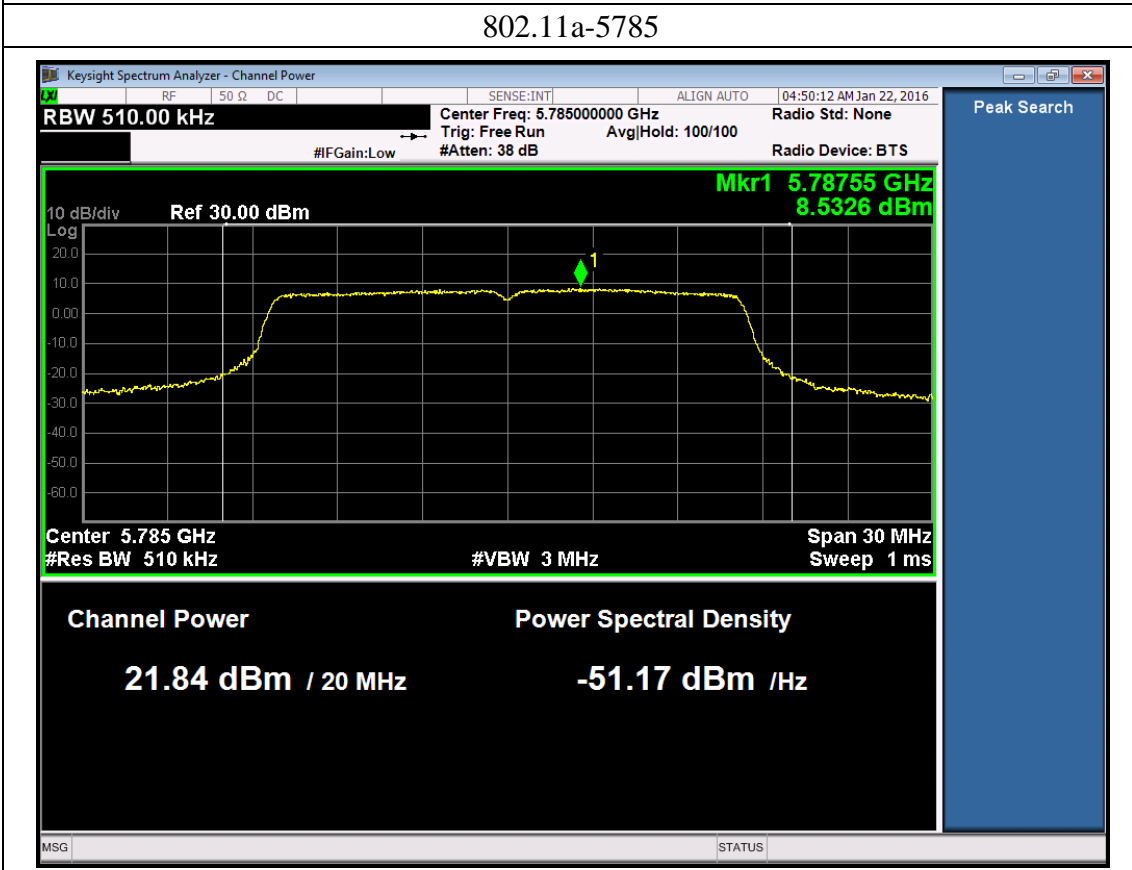

802.11a-5825

Port 1:

802.11a-5745

802.11a-5785

802.11a-5825

**Port 2:**

802.11a-5745

802.11a-5785

802.11a-5825

**Port 3:**

802.11a-5745

802.11a-5785

802.11a-5825

802.11n20 (with beamforming)

Port 0:

802.11n20-5745