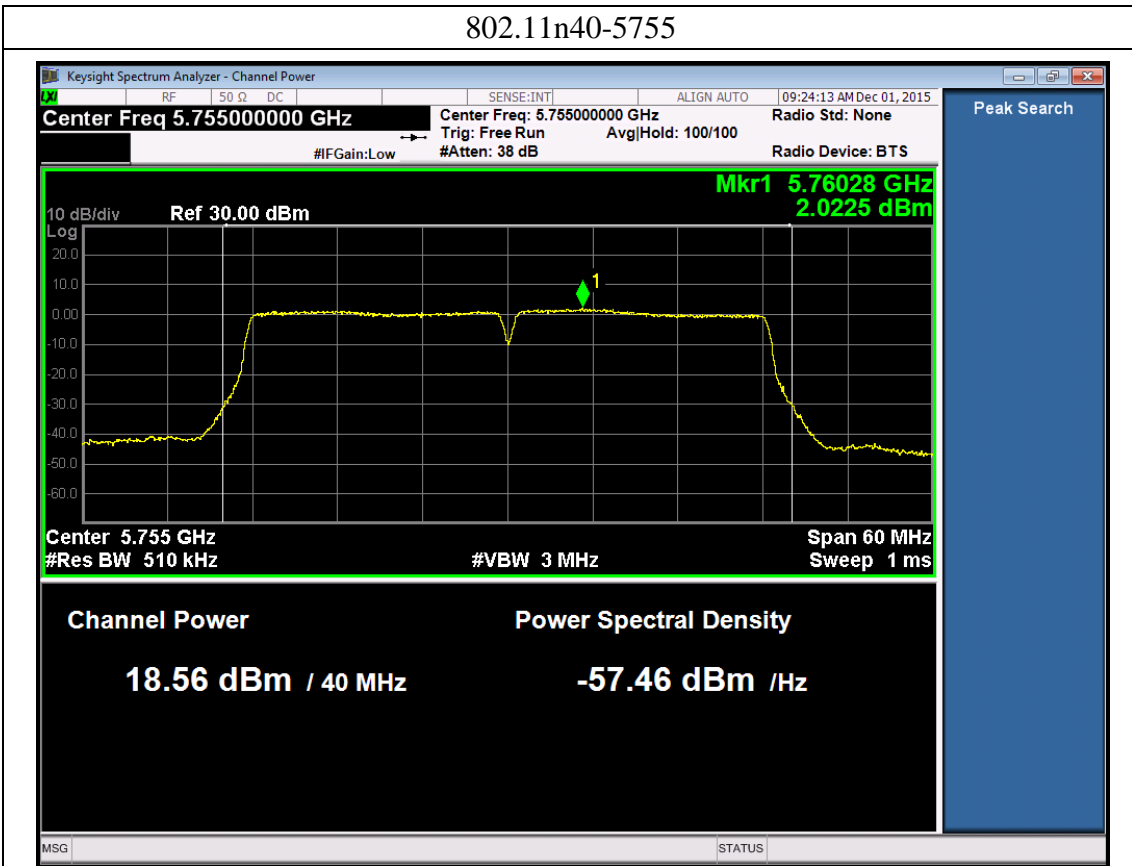

Port 1:

802.11n40-5755