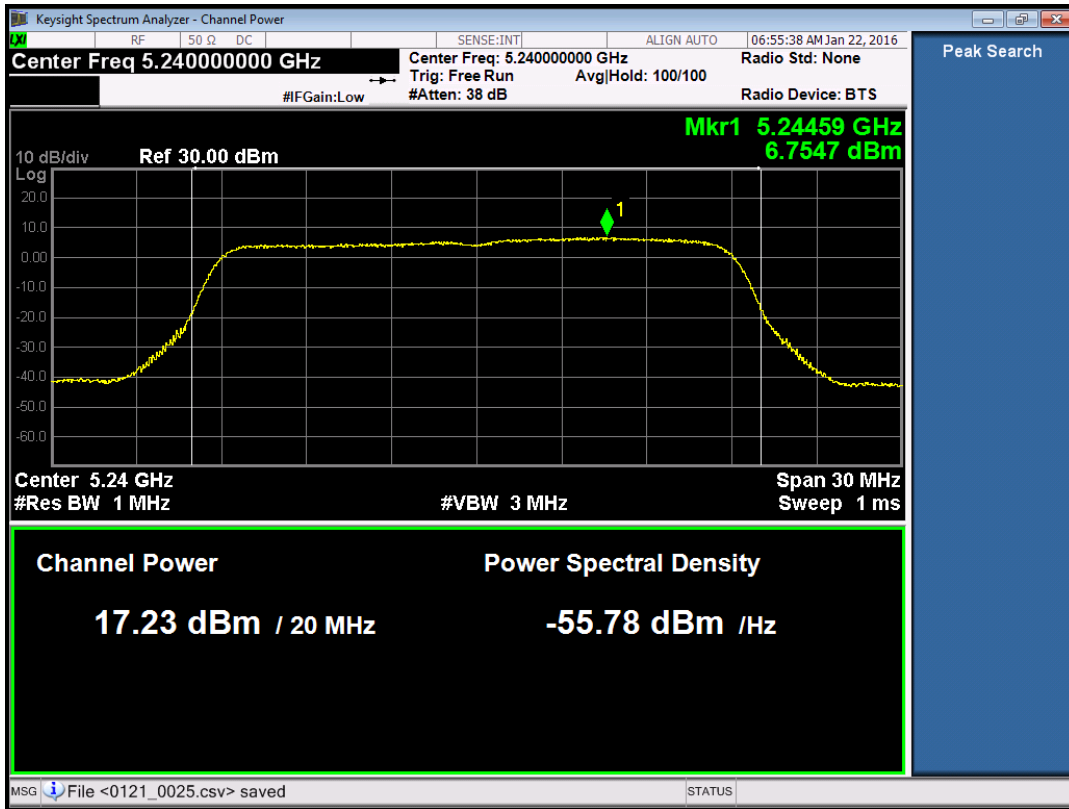

802.11n20-5240

Port 3:

802.11n20-5180

802.11n20-5200

802.11n20-5240

### 802.11n40 (with beamforming)

Port 0:

802.11n40-5190

802.11n40-5230

Port 1:

802.11n40-5190

802.11n40-5230

Port 2: