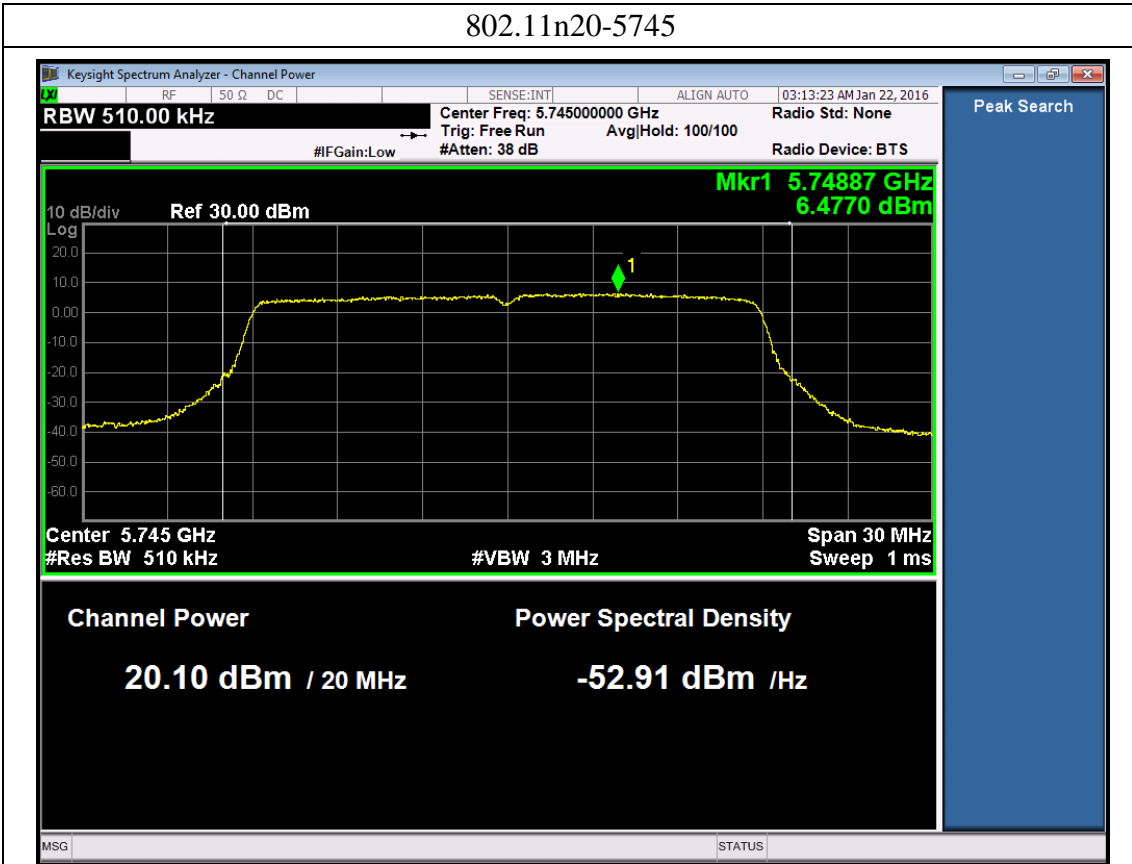

802.11n20-5745

802.11n20-5785

802.11n20-5825

Port 2:

802.11n20-5745

802.11n20-5785

802.11n20-5825

Port 3:

802.11n20-5745

802.11n20-5785

802.11n20-5825

802.11n40 (non-beamforming)

Port 0:

802.11n40-5755

802.11n40-5795

**Port 1:**