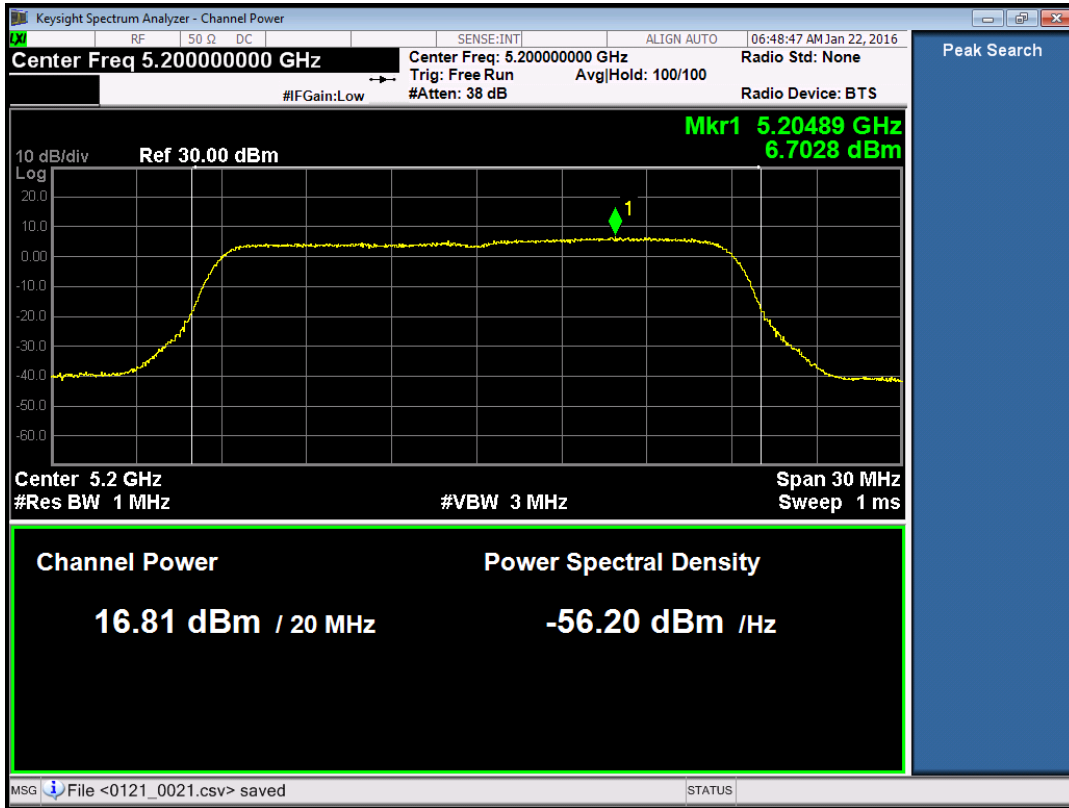

802.11n20-5240

Port 3:

802.11n20-5180

802.11n20-5200

802.11n20-5240

### 802.11n40 (with beamforming)

Port 0:

802.11n40-5190

802.11n40-5230

Port 1:

802.11n40-5190

802.11n40-5230

Port 2: