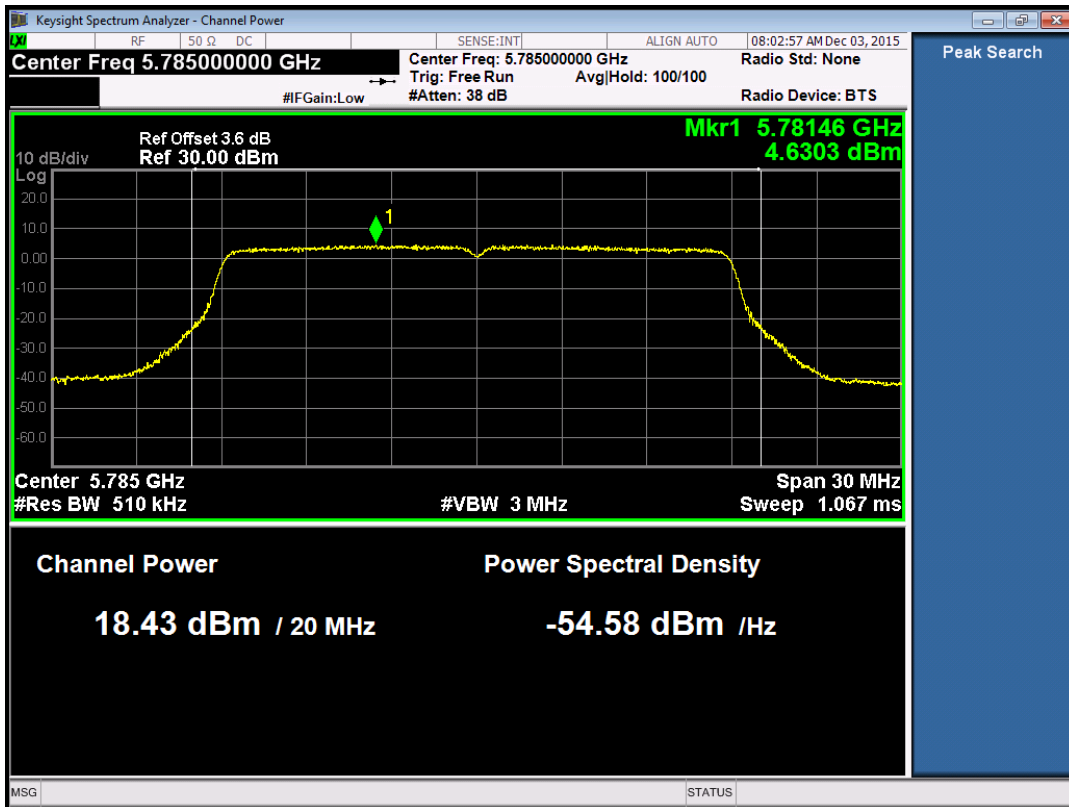

802.11n20-5785

802.11n20-5825

Port 3:

802.11n20-5745

802.11n20-5785

802.11n20-5825

802.11n40 (with beamforming)

Port 0: