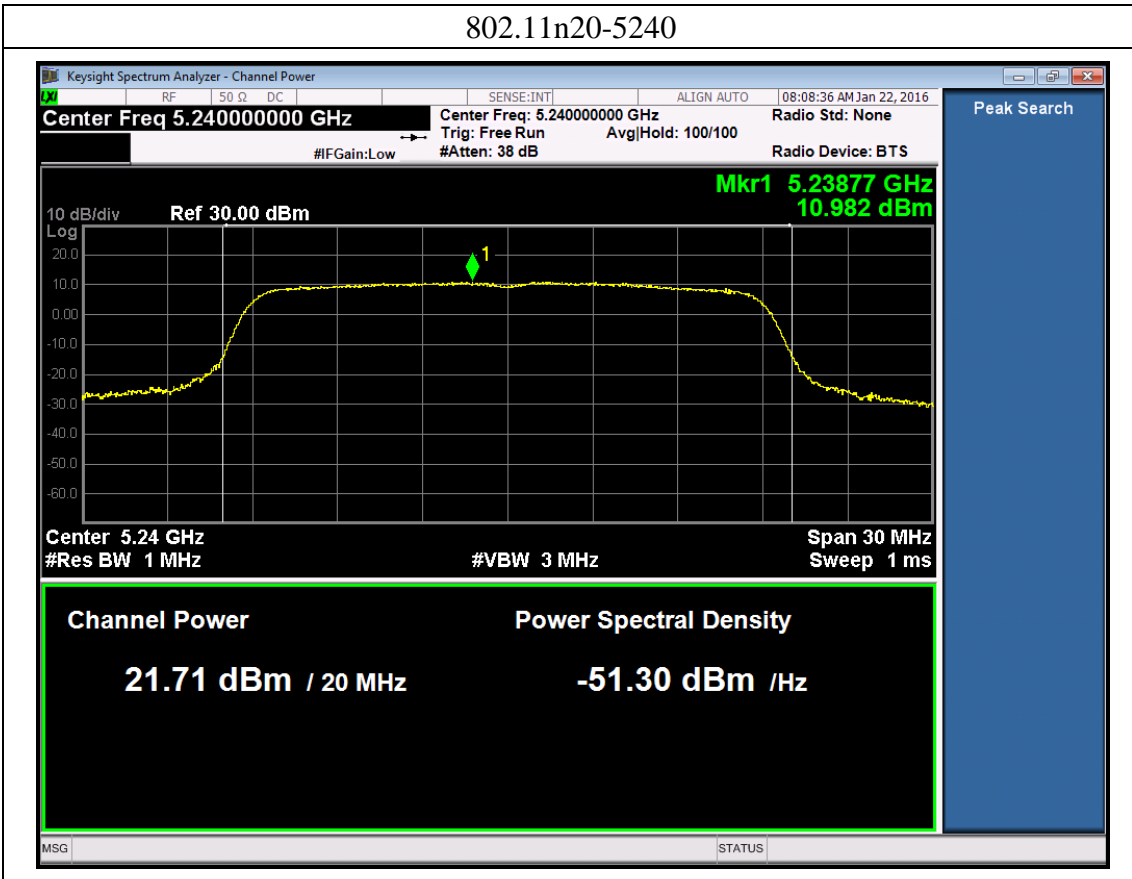

#### Port 1:

**Port 2:**

802.11ac80-5210

**Port 3:**

802.11ac80-5210

802.11n20 (non-beamforming)

Port 0:

802.11n20-5180

802.11n20-5200

802.11n20-5240

Port 1:

802.11n20-5180

802.11n20-5200

802.11n20-5240

**Port 2:**

802.11n20-5180

802.11n20-5200

802.11n20-5240

Port 3:

802.11n20-5180

802.11n20-5200

802.11n20-5240

802.11n40 (non-beamforming)

Port 0: