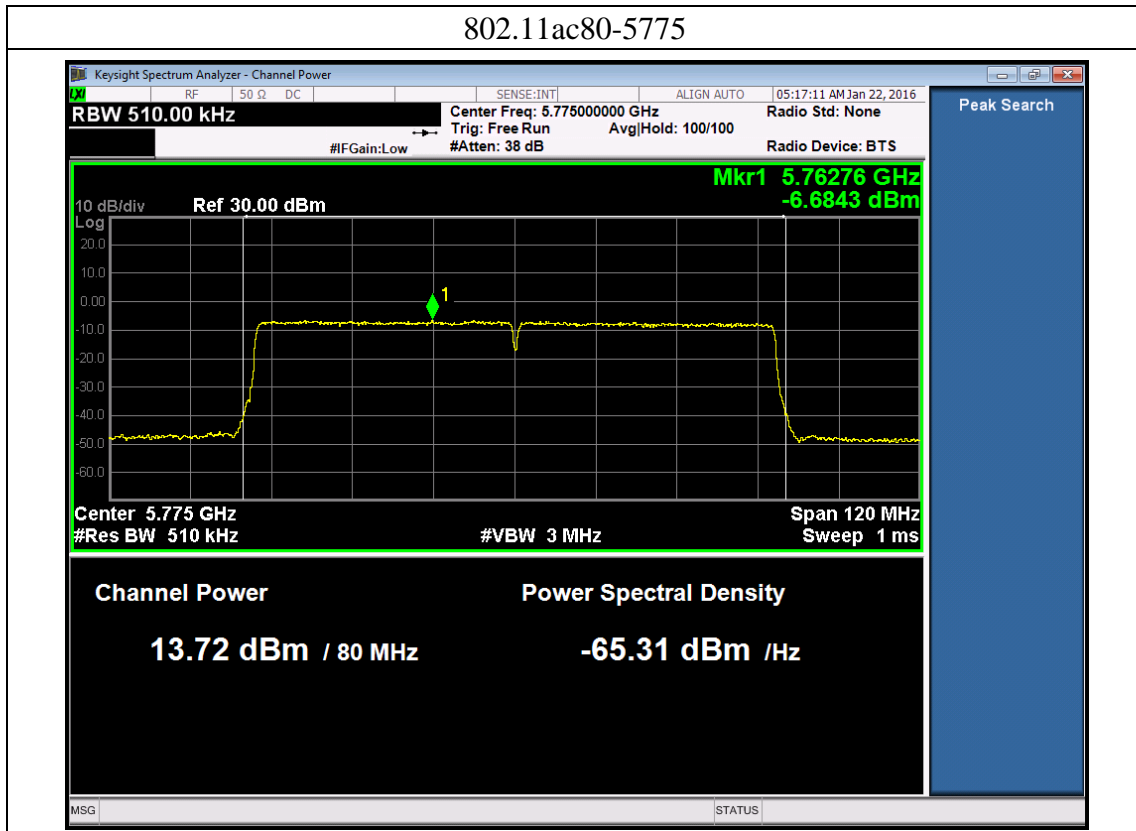

**Port 3:**

802.11n40-5755

802.11n40-5795

802.11ac80 (with beamforming)

Port 0:

Port 1:

Port 2:

802.11ac80-5775

Port 3:

802.11ac80-5775

802.11n20 (non-beamforming)

Port 0:

802.11n20-5745

802.11n20-5785

802.11n20-5825

Port 1: