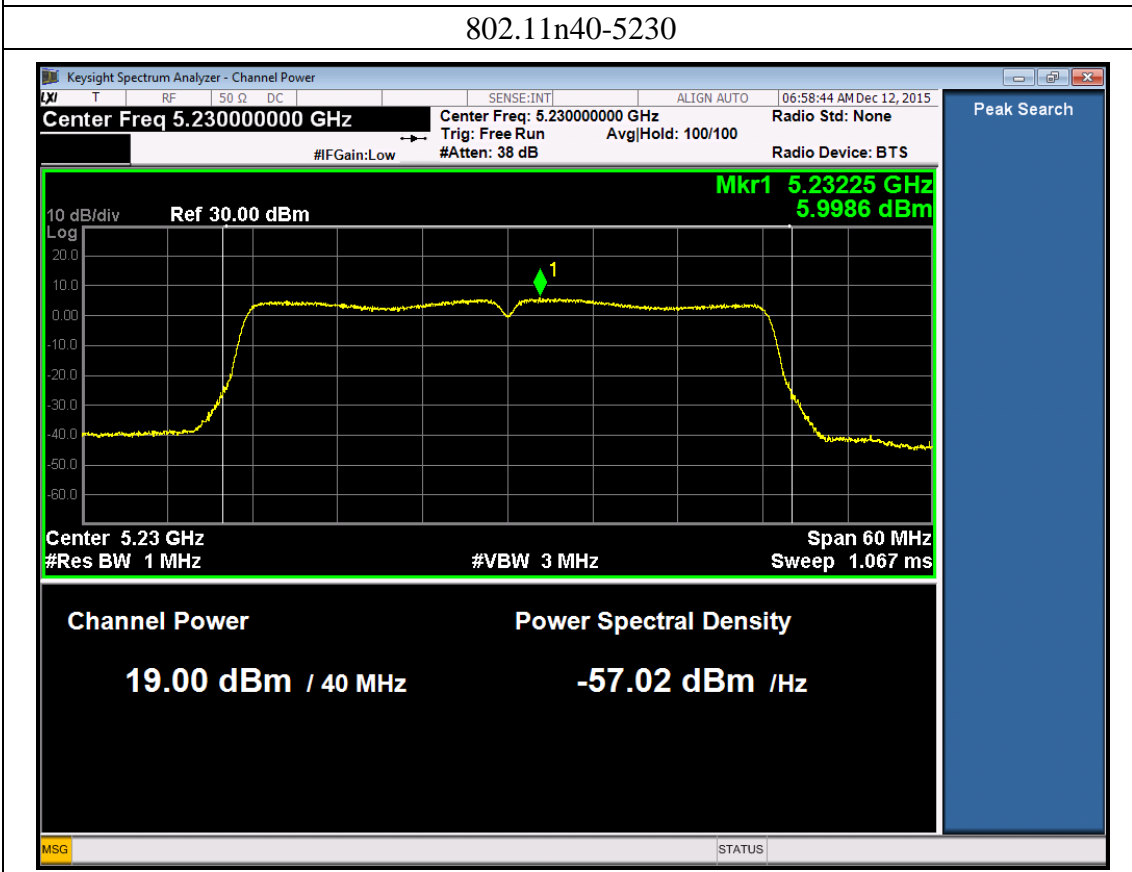

### 802.11n40 (with beamforming)

Port 0:

802.11n40-5190

802.11n40-5230

Port 1:

802.11n40-5190

802.11n40-5230

Port 2: