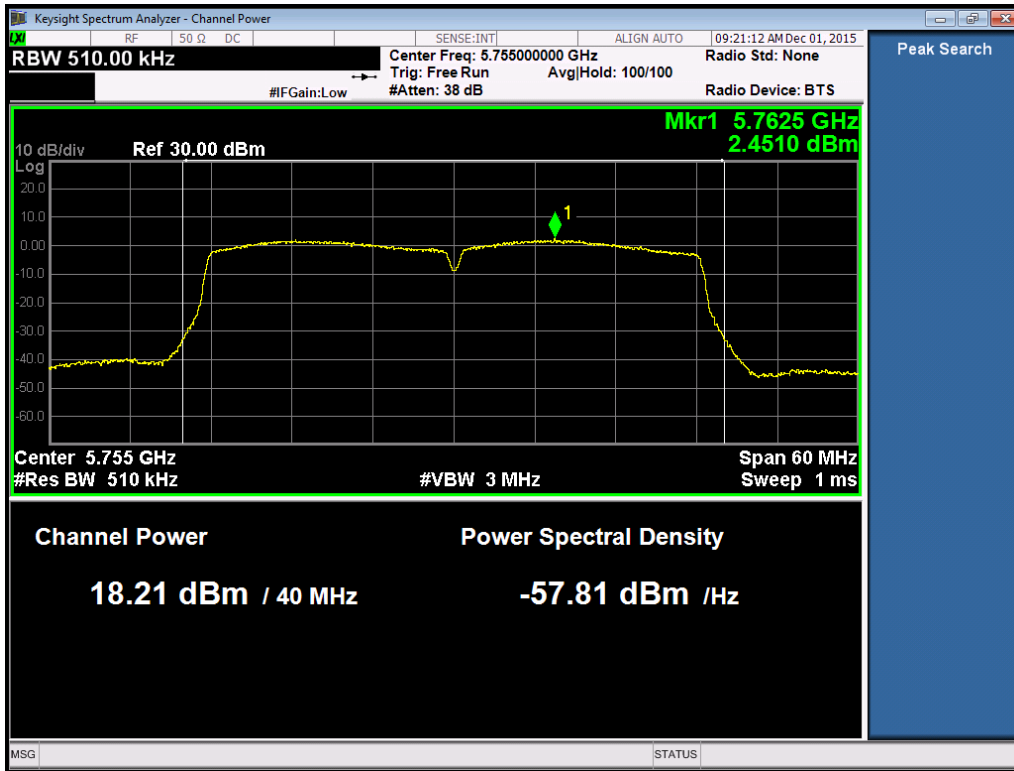

802.11n20-5745

802.11n20-5785

802.11n20-5825

802.11n40 (non-beamforming)

Port 0:

802.11n40-5755

802.11n40-5795

**Port 1:**

### 802.11ac80 (non-beamforming)