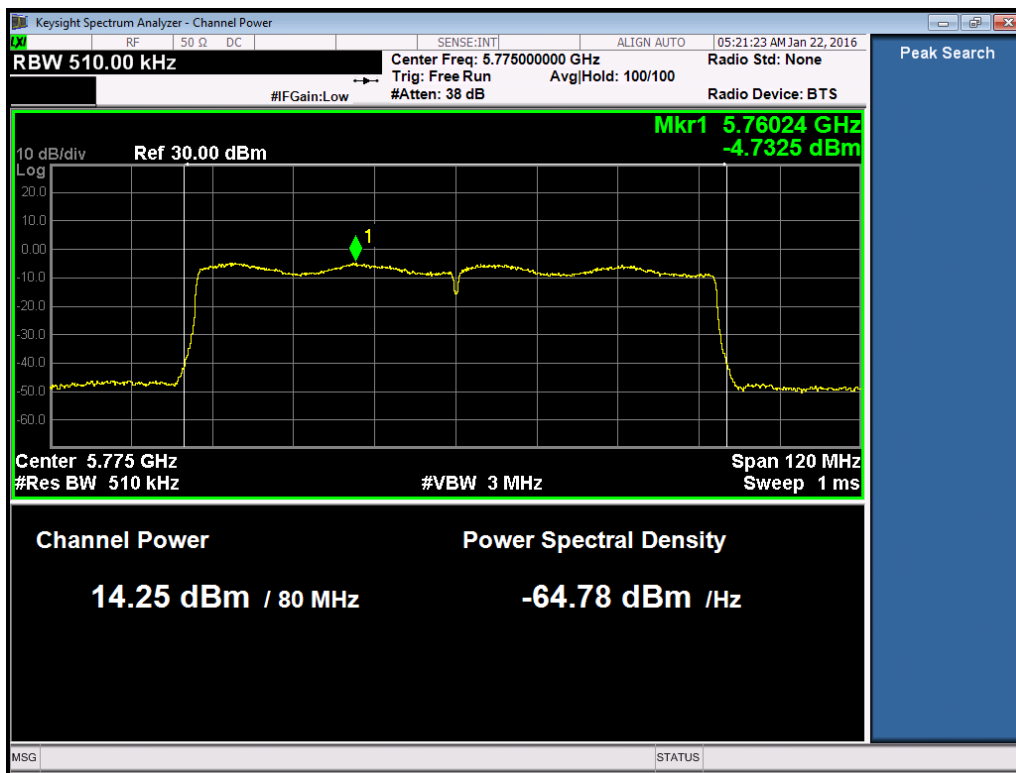

**Port 3:**

802.11n40-5755

802.11n40-5795

802.11ac80 (with beamforming)

Port 0:

Port 1:

Port 2:

802.11ac80-5775

Port 3:

802.11ac80-5775

802.11n20 (non-beamforming)

Port 0:

802.11n20-5745

802.11n20-5785

802.11n20-5825

Port 1: