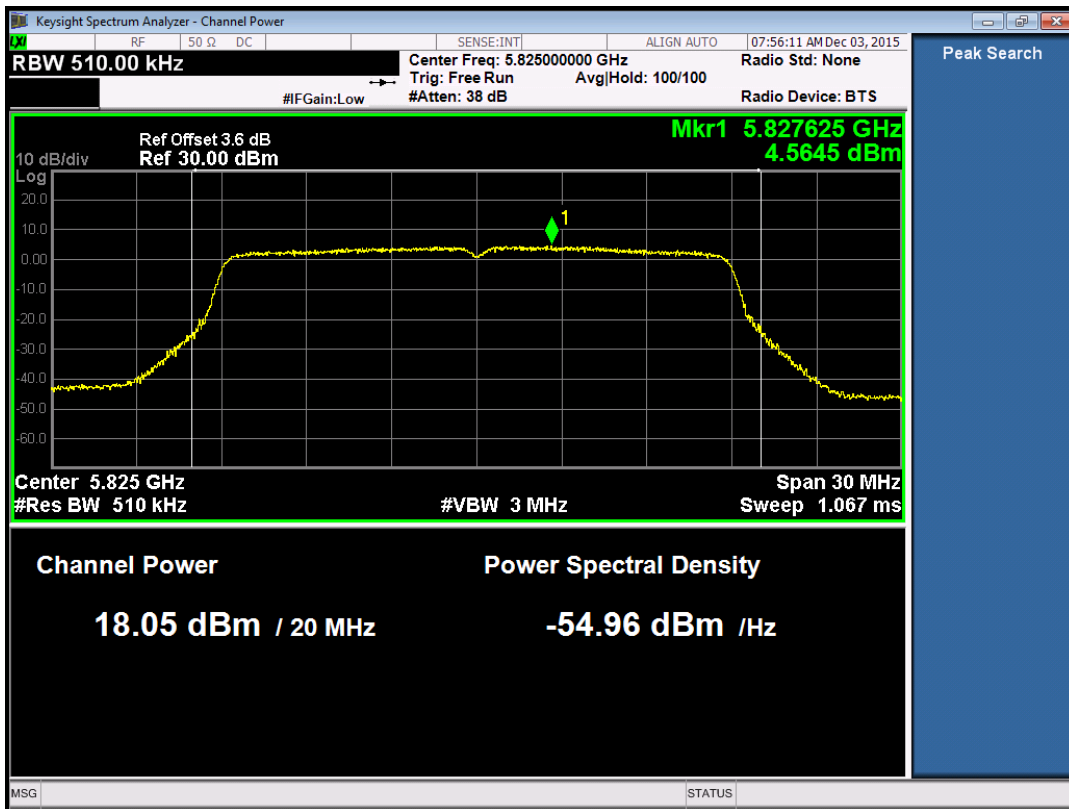

802.11n20-5785

802.11n20-5825

Port 1:

802.11n20-5745

802.11n20-5785

802.11n20-5825

**Port 2:**

802.11n20-5745

802.11n20-5785

802.11n20-5825

Port 3:

802.11n20-5745

802.11n20-5785

802.11n20-5825

802.11n40 (with beamforming)

Port 0: