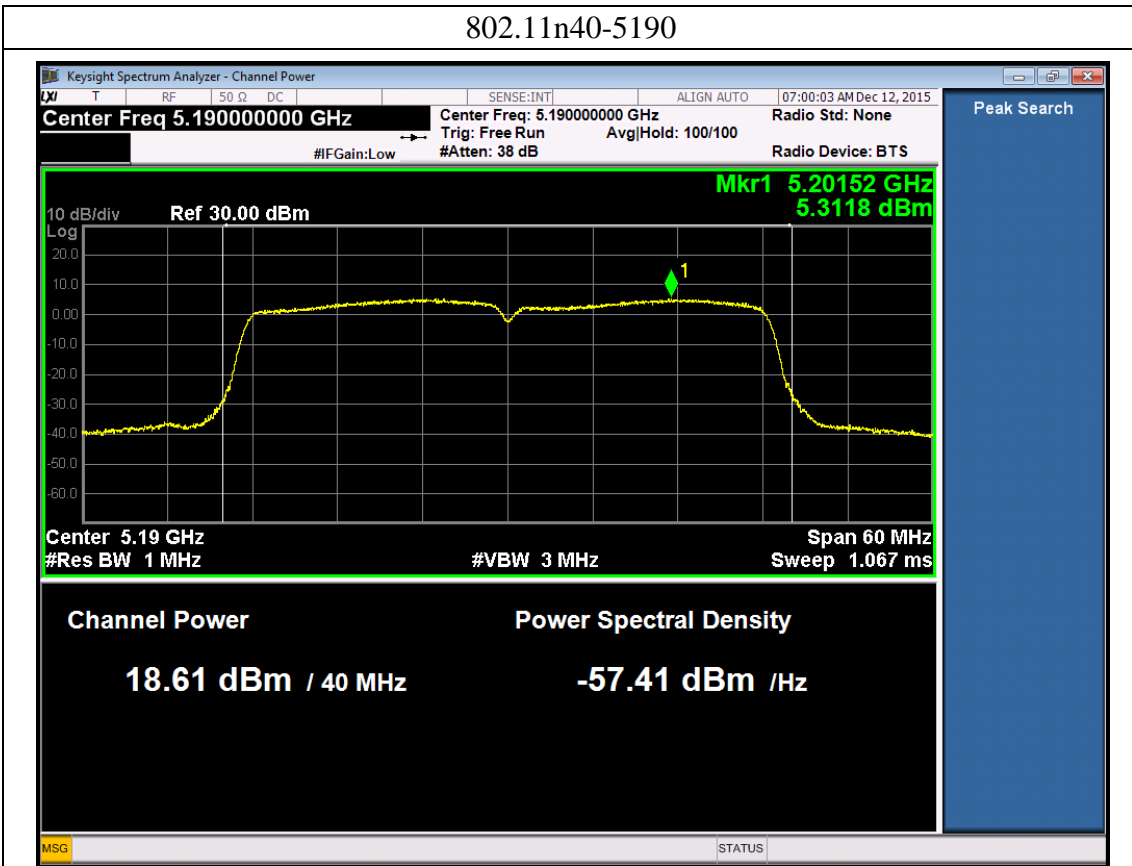

Port 2:

802.11n40-5190