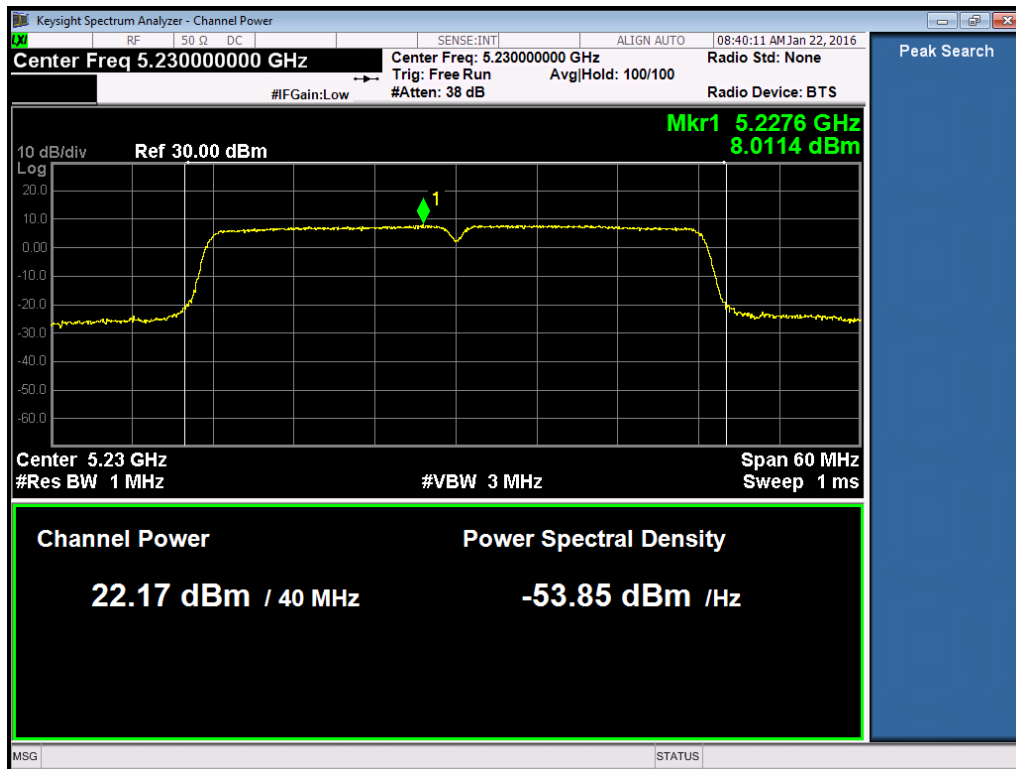

802.11n40-5230