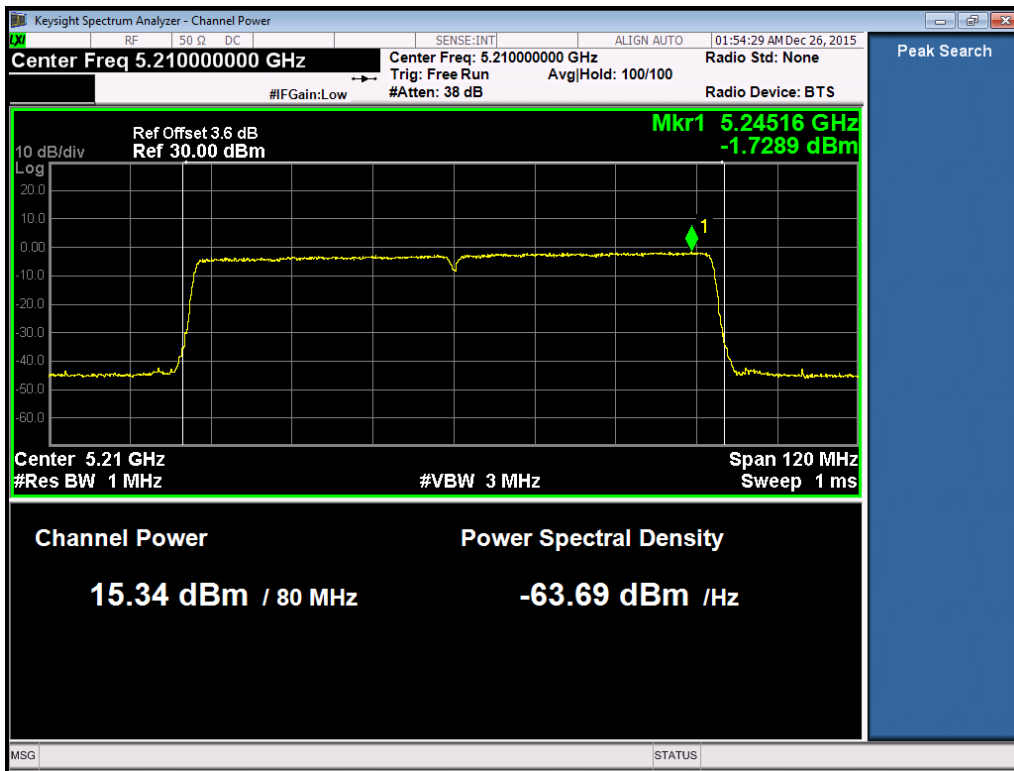

#### Port 1:

**Port 2:**

802.11ac80-5210

**Port 3:**

802.11ac80-5210

802.11n20 (non-beamforming)

Port 0:

802.11n20-5180

802.11n20-5200

802.11n20-5240

Port 1:

802.11n20-5180

802.11n20-5200

802.11n20-5240

**Port 2:**

802.11n20-5180