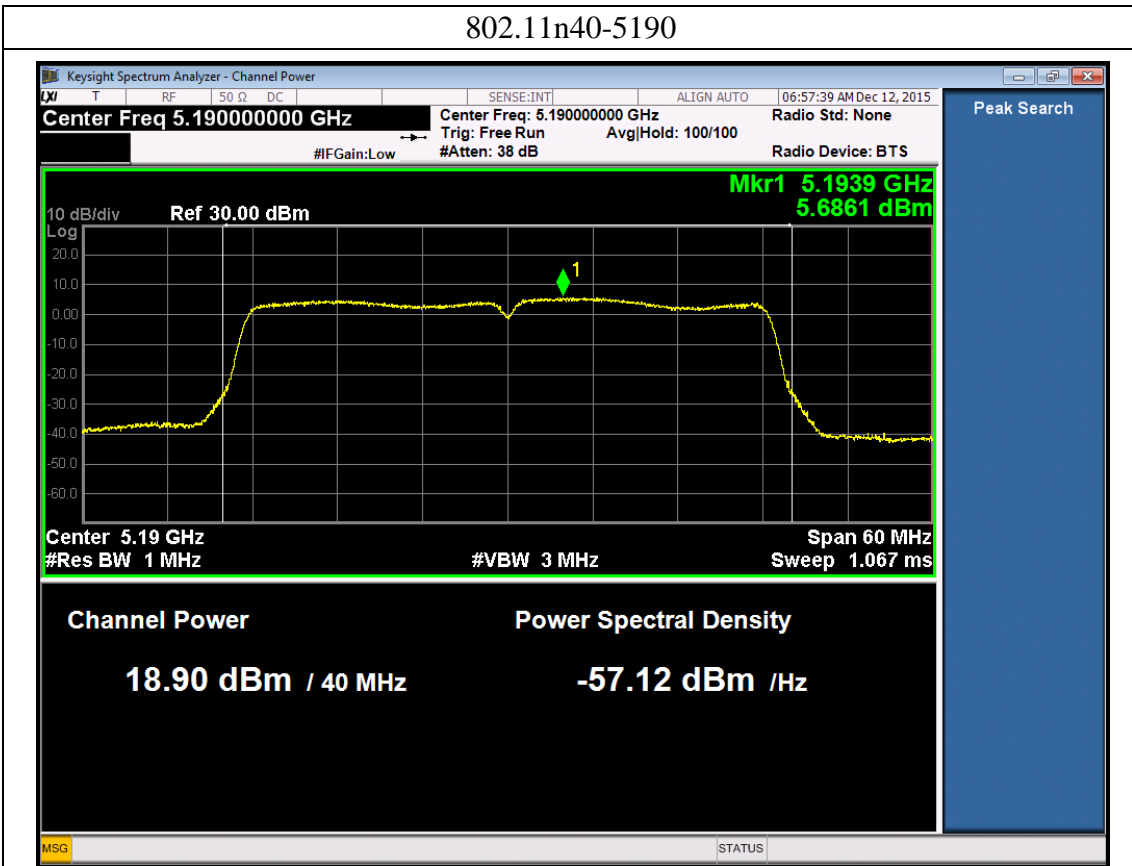

### 802.11n40 (with beamforming)

Port 0:

802.11n40-5190

802.11n40-5230

Port 1:

802.11n40-5190

802.11n40-5230

Port 2:

### 802.11ac80 (with beamforming)