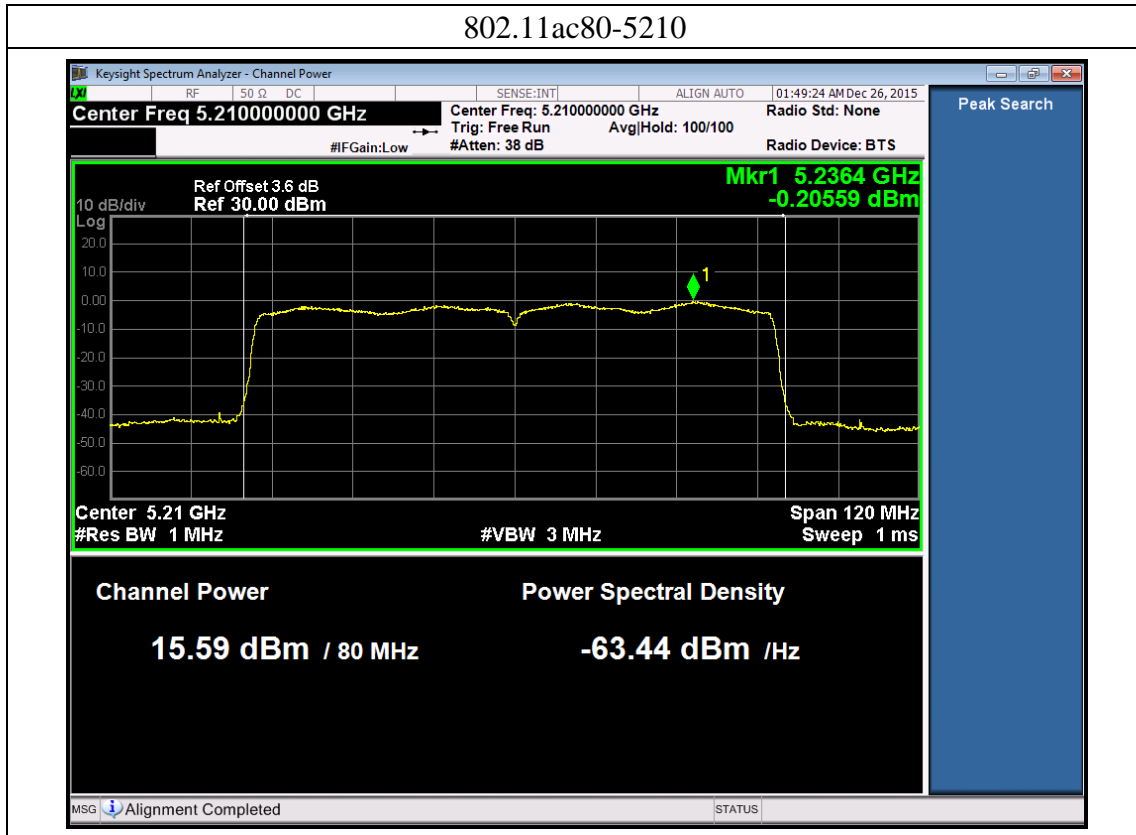

802.11ac80 (with beamforming)

Port 0: