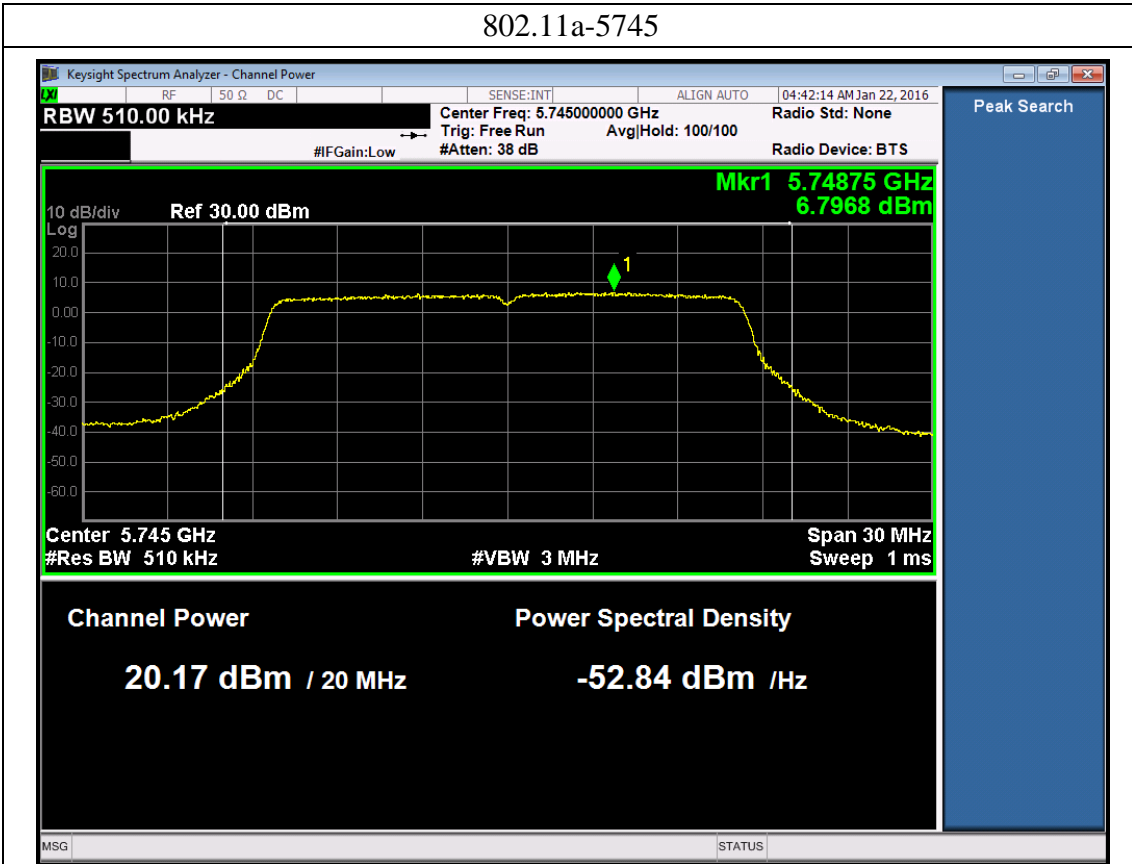

802.11a-5825

Port 1:

802.11a-5745

802.11a-5785

802.11a-5825

**Port 2:**

802.11a-5745

802.11a-5785

802.11a-5825

**Port 3:**

802.11a-5745

802.11a-5785

802.11a-5825

802.11n20 (with beamforming)

Port 0:

802.11n20-5745