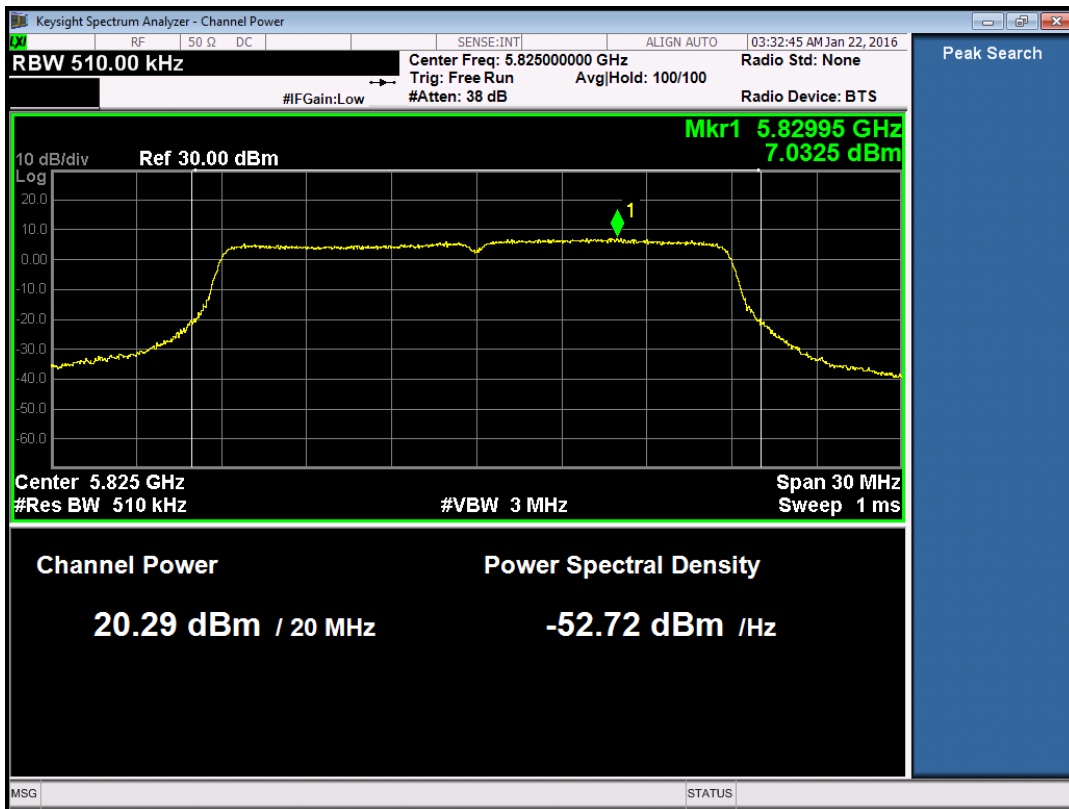

Port 3:

802.11ac80-5775

802.11n20 (non-beamforming)

Port 0:

802.11n20-5745

802.11n20-5785

802.11n20-5825

Port 1:

802.11n20-5745

802.11n20-5785

802.11n20-5825

Port 2:

802.11n20-5745

802.11n20-5785

802.11n20-5825

Port 3:

802.11n20-5745

802.11n20-5785

802.11n20-5825

802.11n40 (non-beamforming)

Port 0:

802.11n40-5755

802.11n40-5795

**Port 1:**