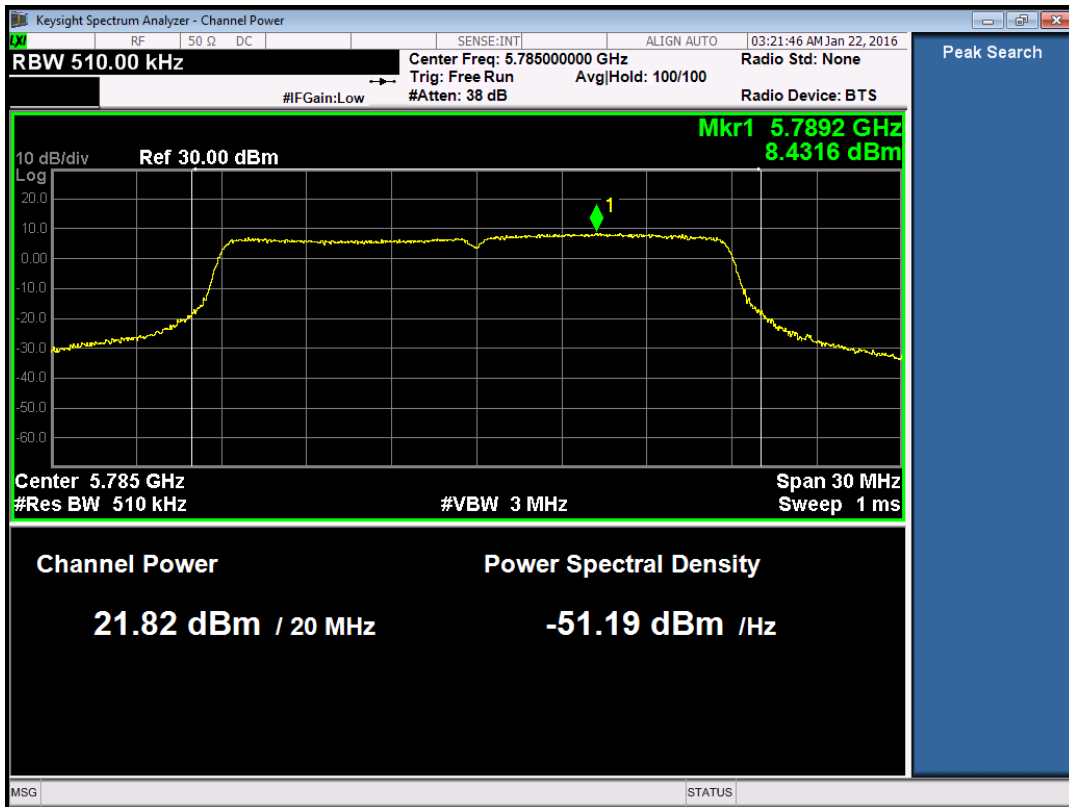

802.11n20-5785