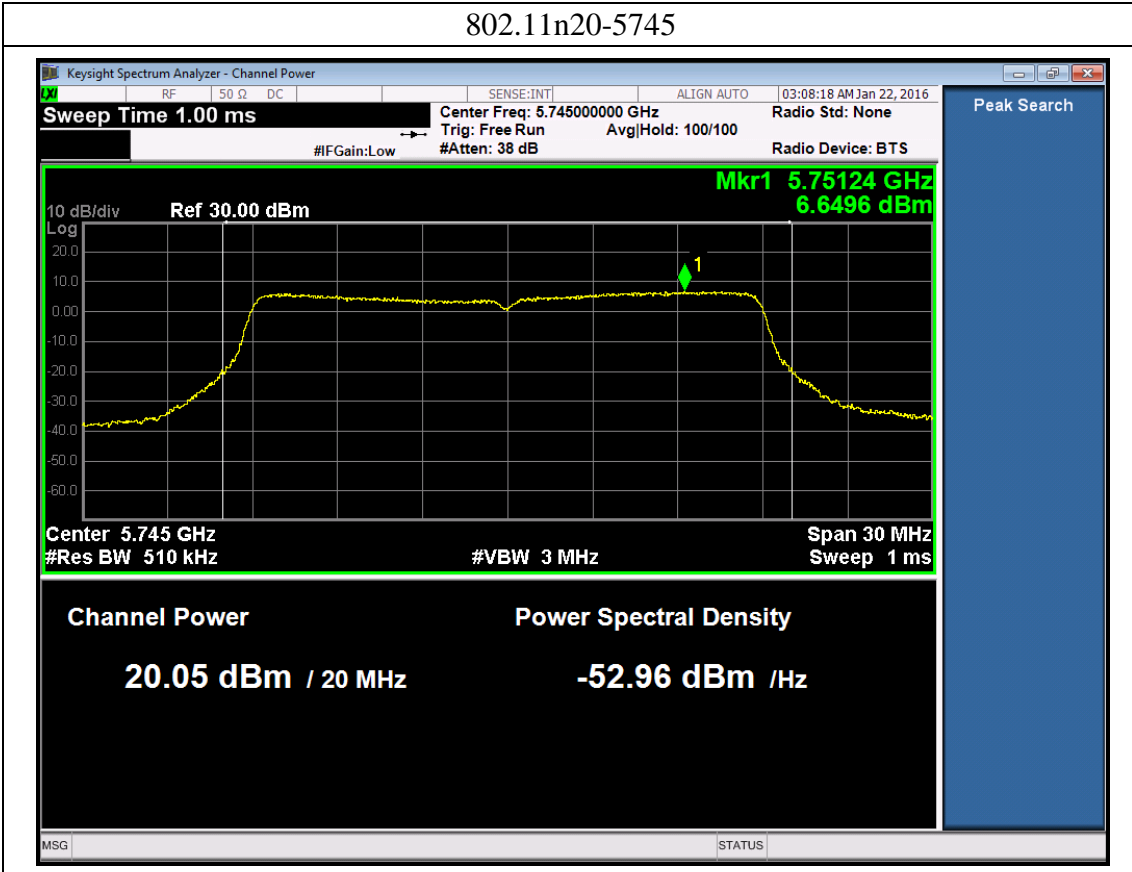

Port 1:

802.11n20-5745