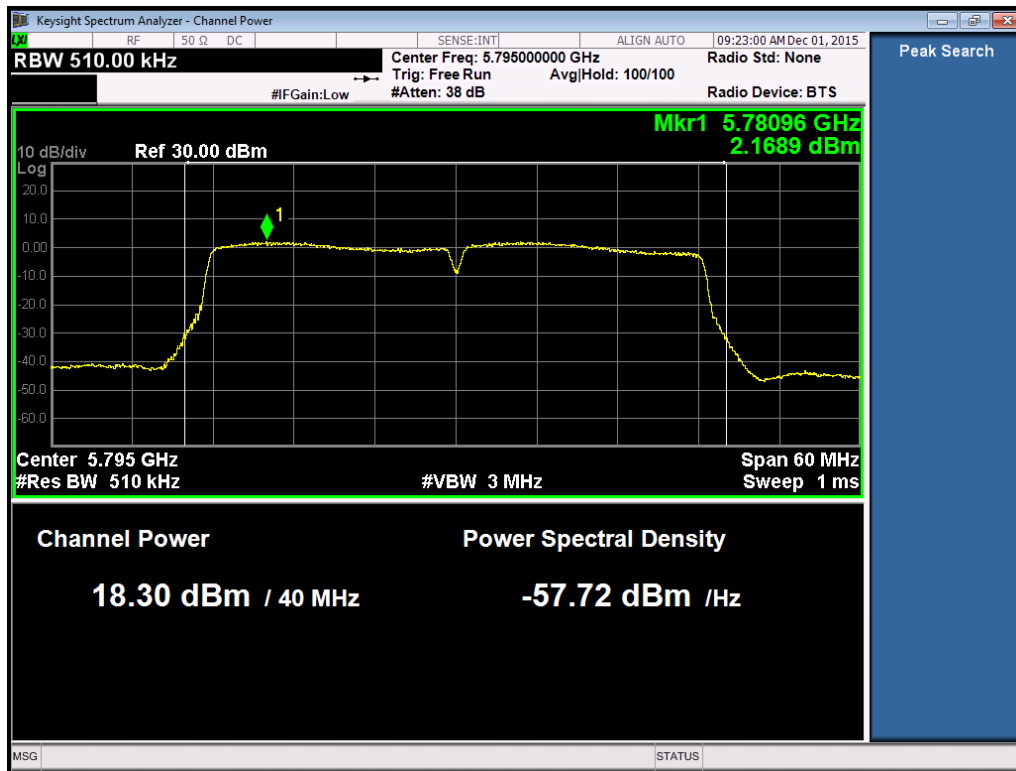

802.11n40-5795