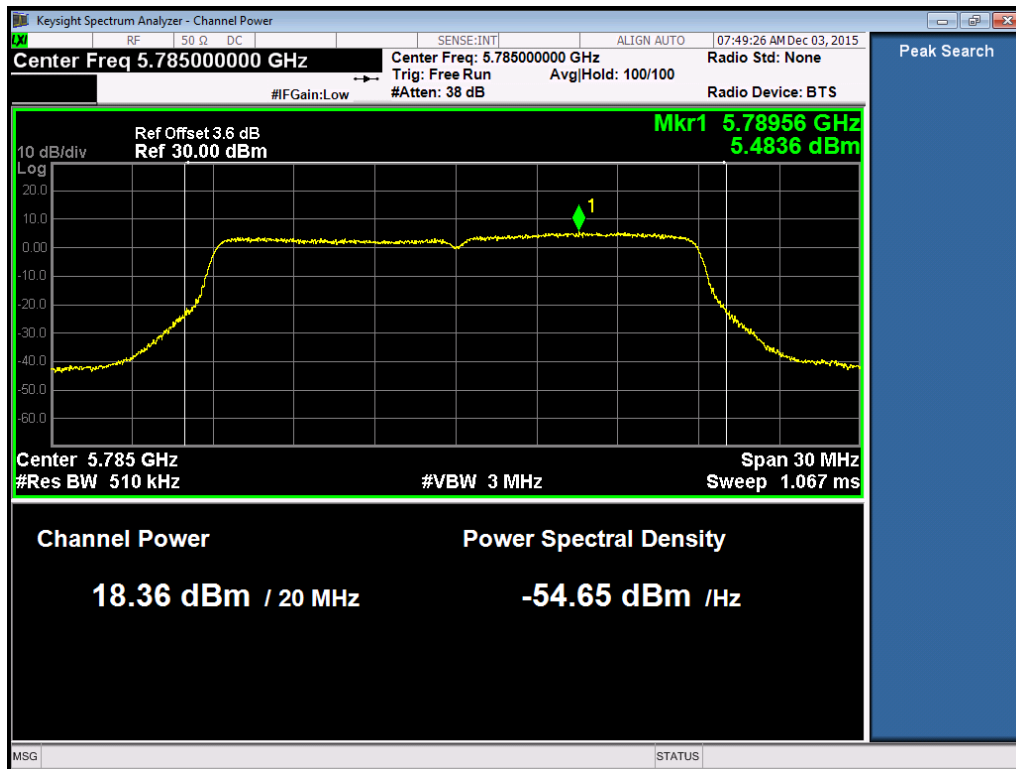

802.11a-5825

Port 1:

802.11a-5745

802.11a-5785

802.11a-5825

**Port 2:**

802.11a-5745

802.11a-5785

802.11a-5825

**Port 3:**

802.11a-5745

802.11a-5785

802.11a-5825

802.11n20 (with beamforming)

Port 0:

802.11n20-5745

802.11n20-5785

802.11n20-5825

Port 1:

802.11n20-5745

802.11n20-5785

802.11n20-5825

**Port 2:**

802.11n20-5745