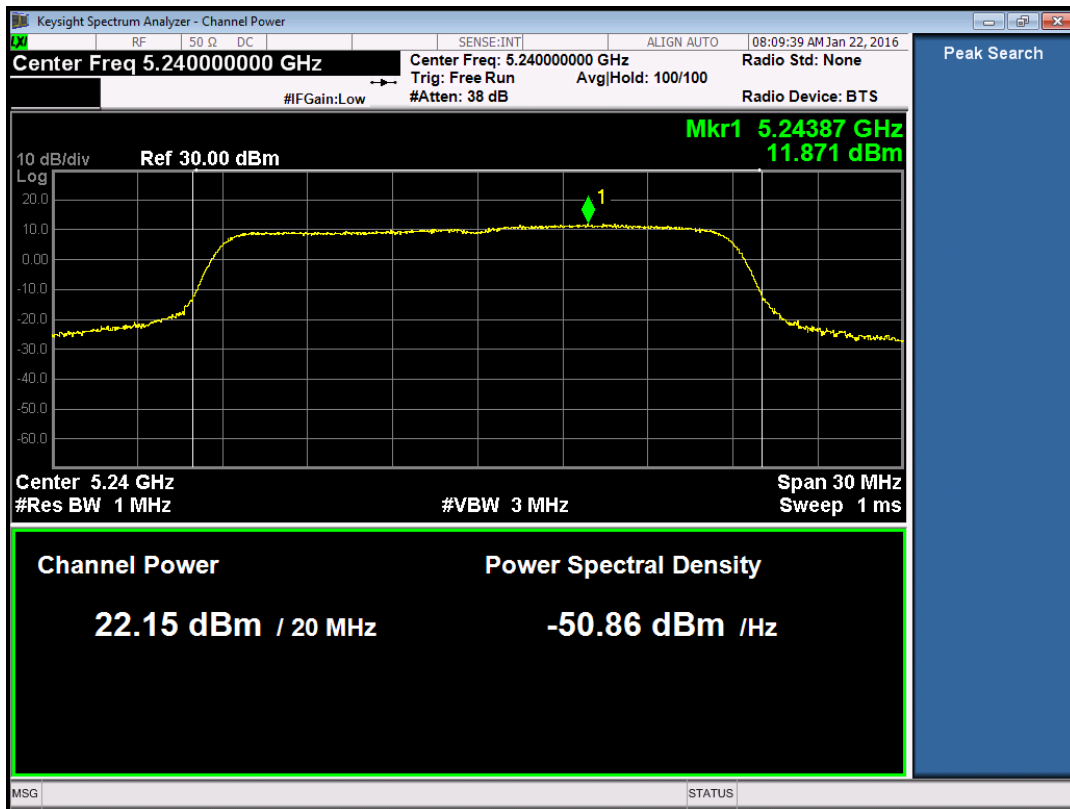

802.11n20-5200

802.11n20-5240

Port 3:

802.11n20-5180

802.11n20-5200

802.11n20-5240

802.11n40 (non-beamforming)

Port 0: