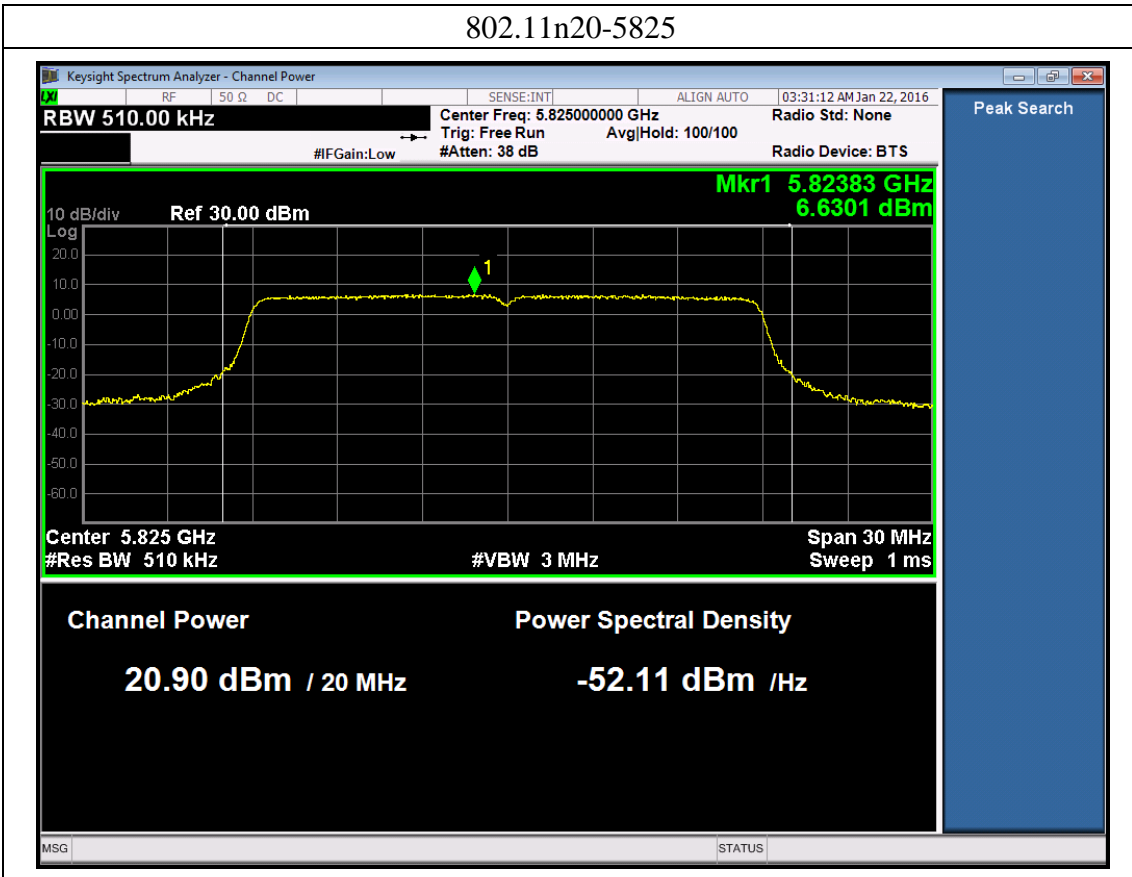

Port 3:

802.11ac80-5775

802.11n20 (non-beamforming)

Port 0:

802.11n20-5745

802.11n20-5785

802.11n20-5825

Port 1: