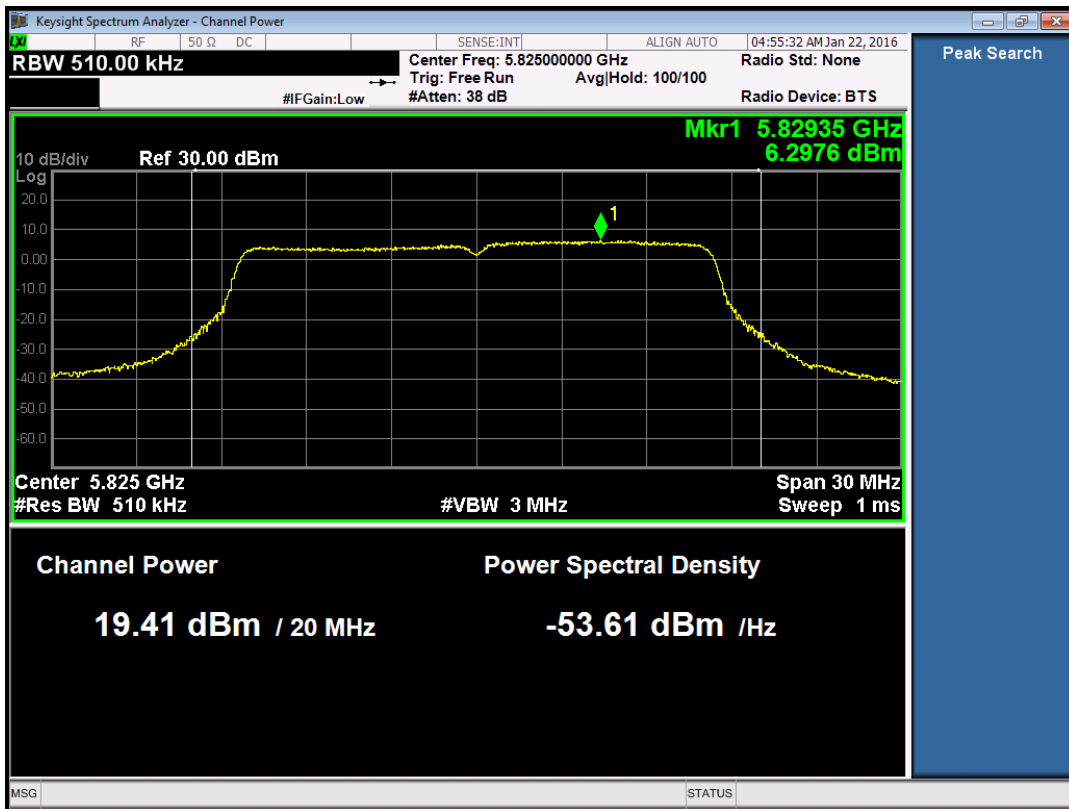

#### Port 1:

Port 2:

802.11ac80-5210

Port 3:

802.11ac80-5210

**U-NII-3 Band:**  
**802.11a**  
**Port 0:**

802.11a-5745

802.11a-5785

802.11a-5825

Port 1:

802.11a-5745

802.11a-5785

802.11a-5825

**Port 2:**

802.11a-5745

802.11a-5785

802.11a-5825

**Port 3:**

802.11a-5745

802.11a-5785

802.11a-5825

802.11n20 (with beamforming)

Port 0:

802.11n20-5745