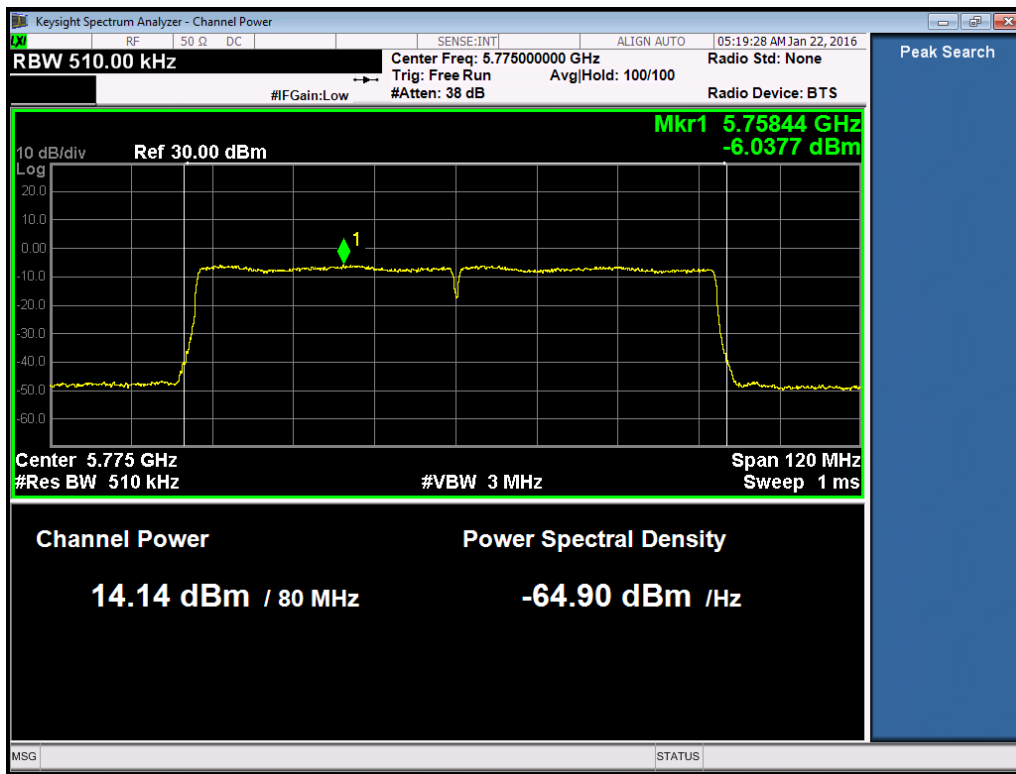

**Port 3:**

802.11n40-5755

802.11n40-5795

802.11ac80 (with beamforming)

Port 0:

Port 1:

Port 2:

802.11ac80-5775

Port 3:

802.11ac80-5775

802.11n20 (non-beamforming)

Port 0:

802.11n20-5745

802.11n20-5785

802.11n20-5825

Port 1: