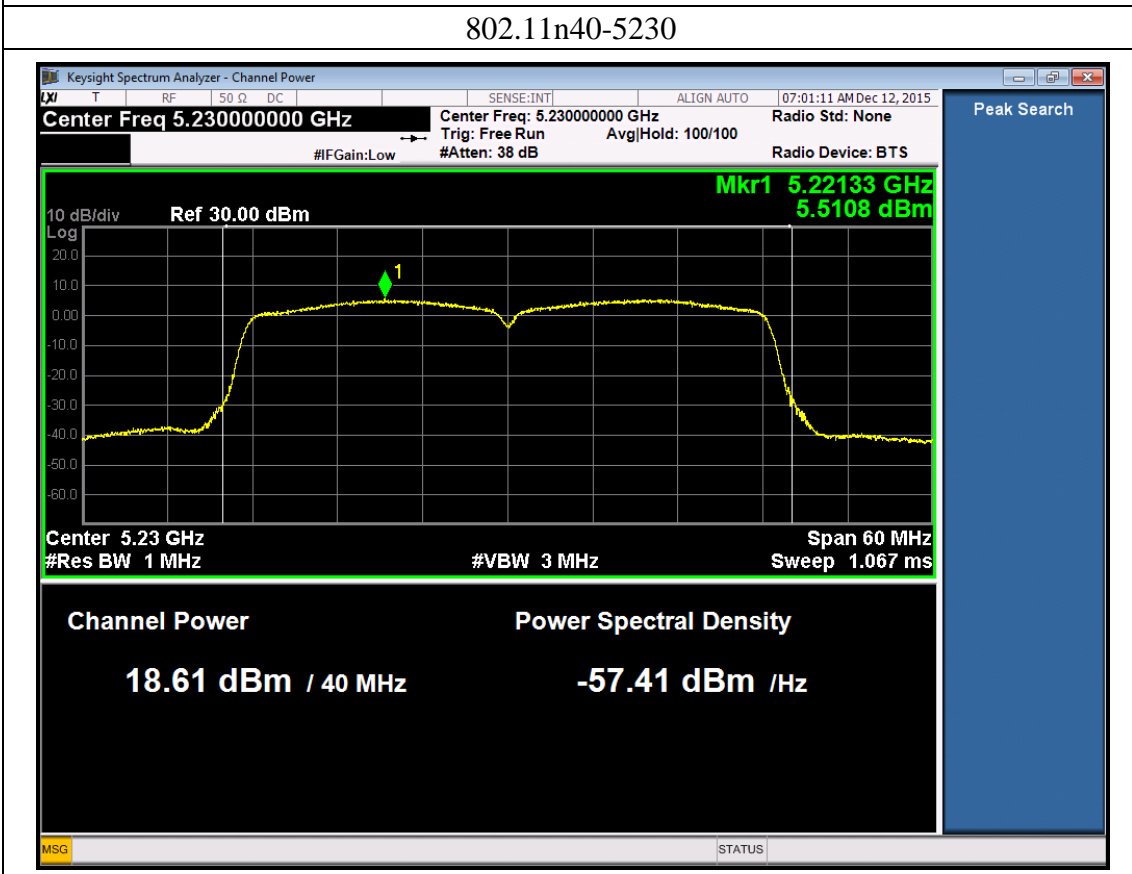

802.11n40-5230