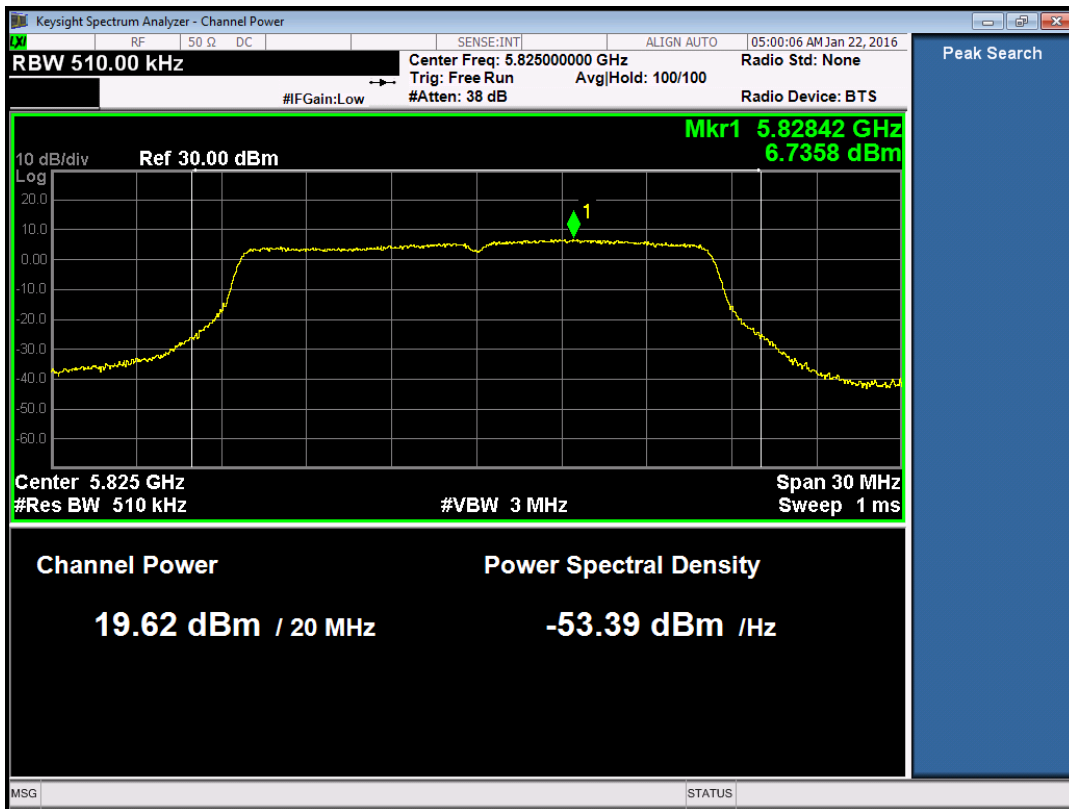

802.11a-5825

**Port 3:**

802.11a-5745

802.11a-5785

802.11a-5825

802.11n20 (with beamforming)

Port 0:

802.11n20-5745

802.11n20-5785

802.11n20-5825

Port 1:

802.11n20-5745

802.11n20-5785

802.11n20-5825

**Port 2:**

802.11n20-5745