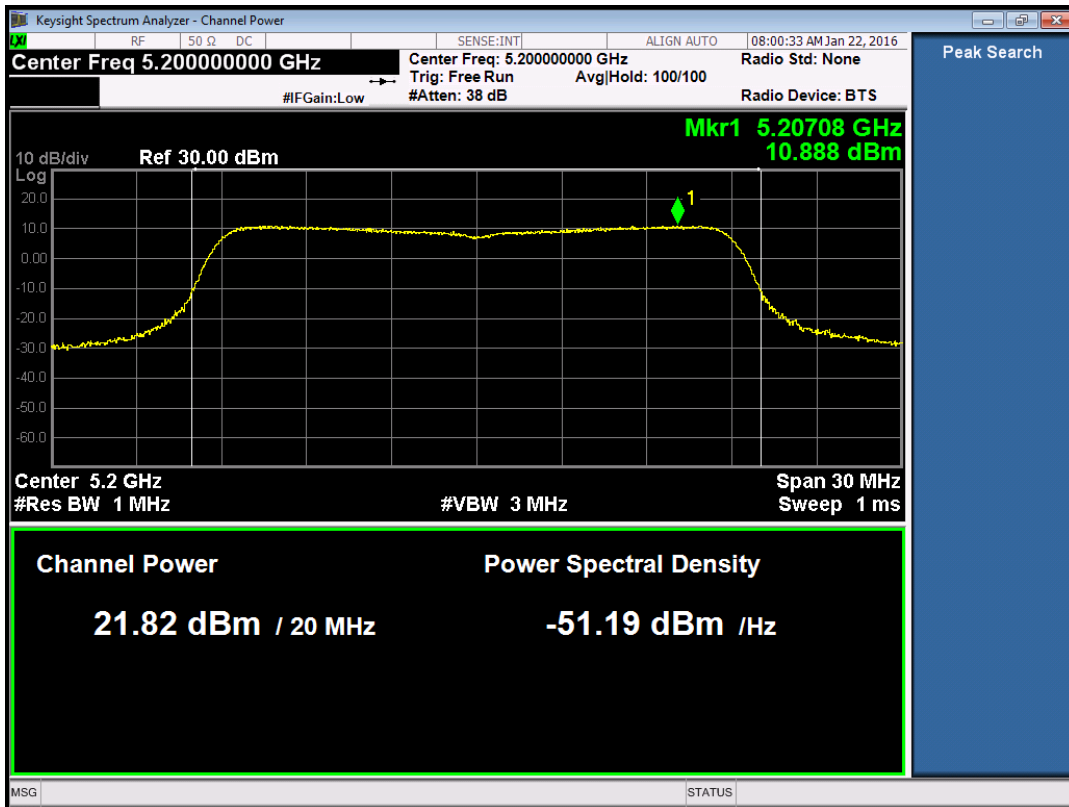

#### Port 1:

**Port 2:**

802.11ac80-5210

**Port 3:**

802.11ac80-5210

802.11n20 (non-beamforming)

Port 0:

802.11n20-5180

802.11n20-5200

802.11n20-5240

Port 1:

802.11n20-5180

802.11n20-5200

802.11n20-5240

**Port 2:**

802.11n20-5180

802.11n20-5200

802.11n20-5240

Port 3:

802.11n20-5180

802.11n20-5200

802.11n20-5240

802.11n40 (non-beamforming)

Port 0: