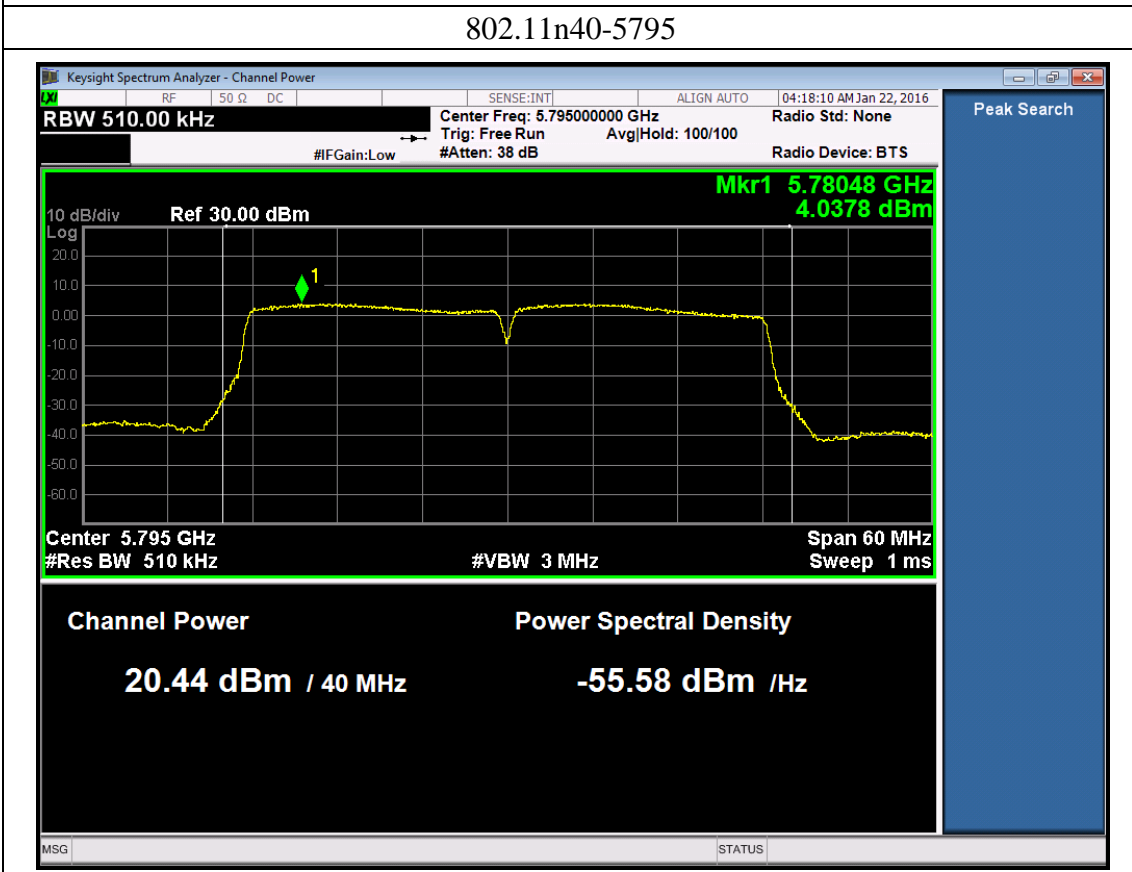

802.11n40-5795