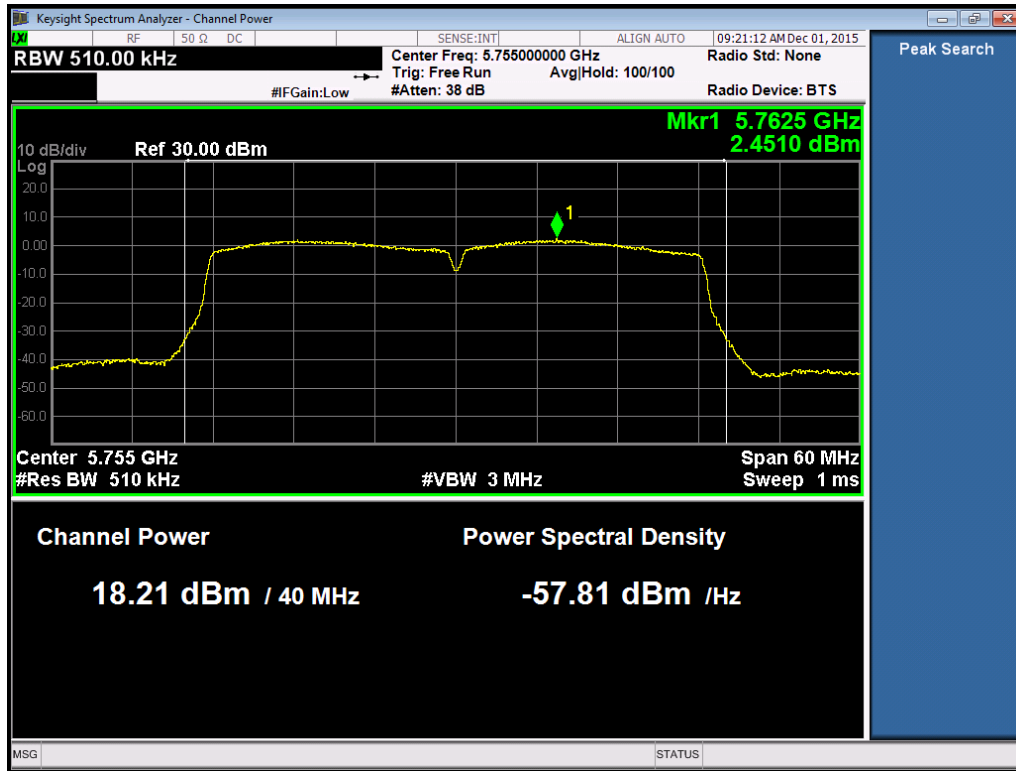

802.11n40 (with beamforming)

Port 0:

802.11n40-5755