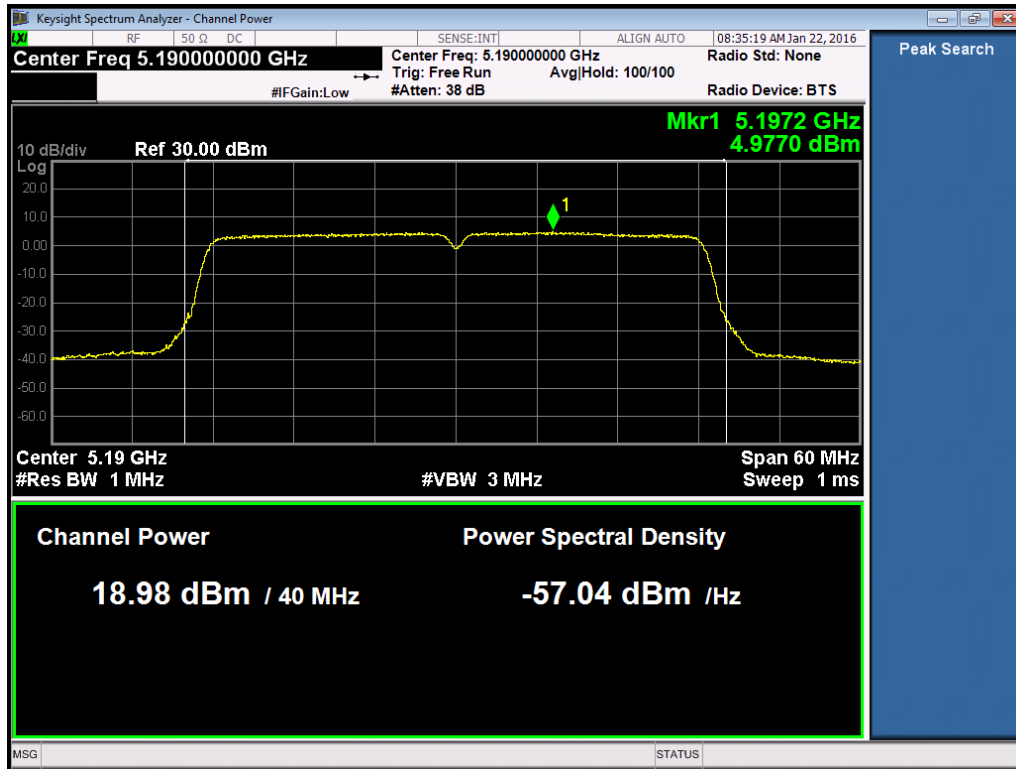

802.11n40 (non-beamforming)

Port 0:

802.11n40-5190