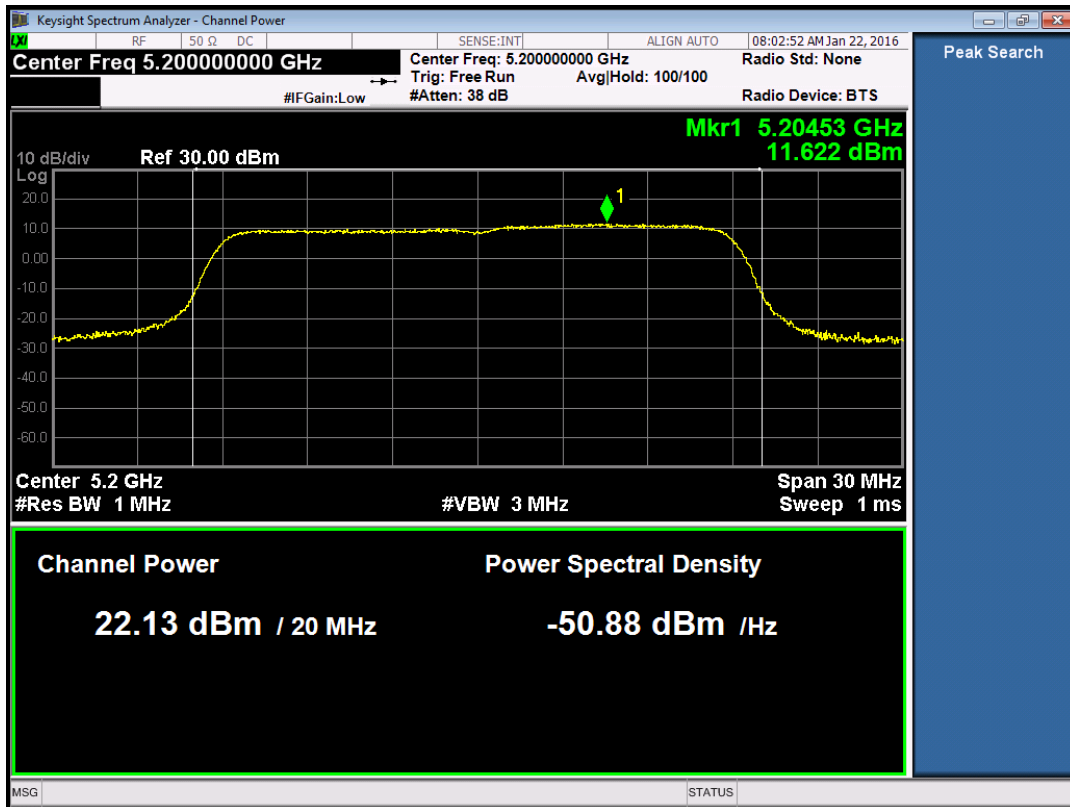

802.11n20-5200

802.11n20-5240

Port 3:

802.11n20-5180

802.11n20-5200

802.11n20-5240

802.11n40 (non-beamforming)

Port 0: