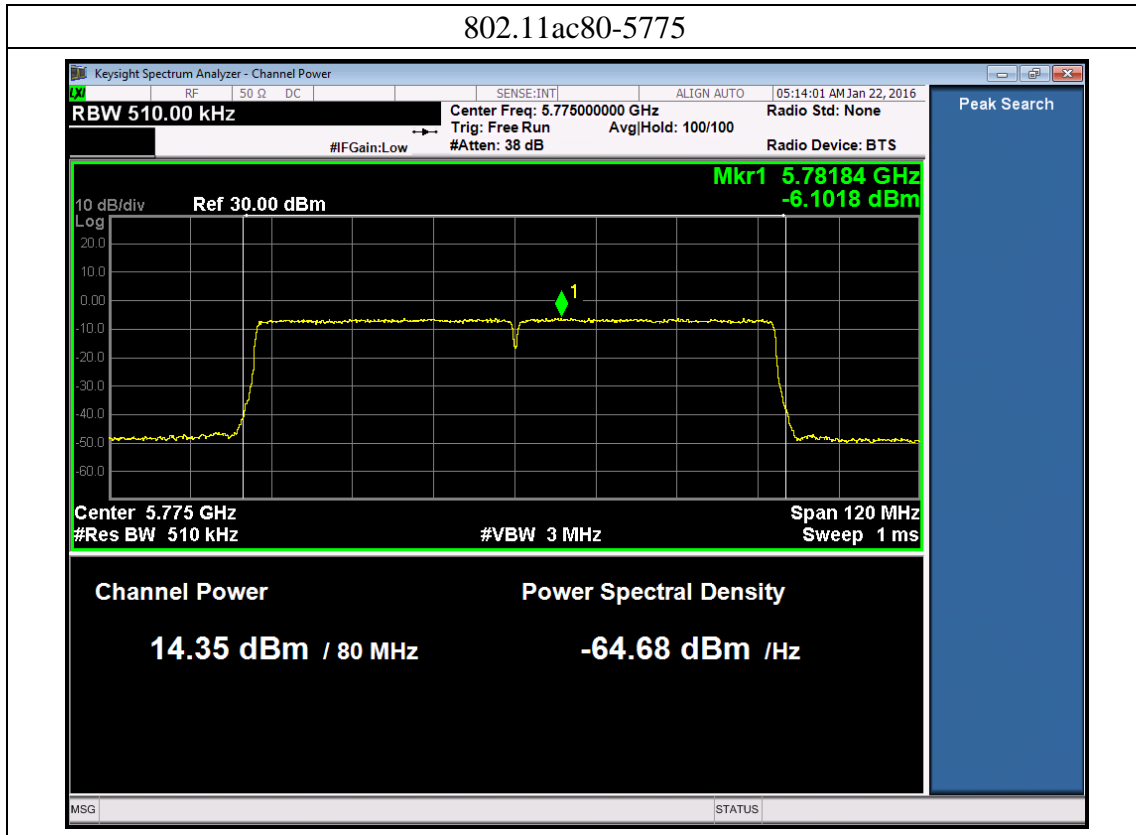

802.11ac80 (non-beamforming)

Port 0: