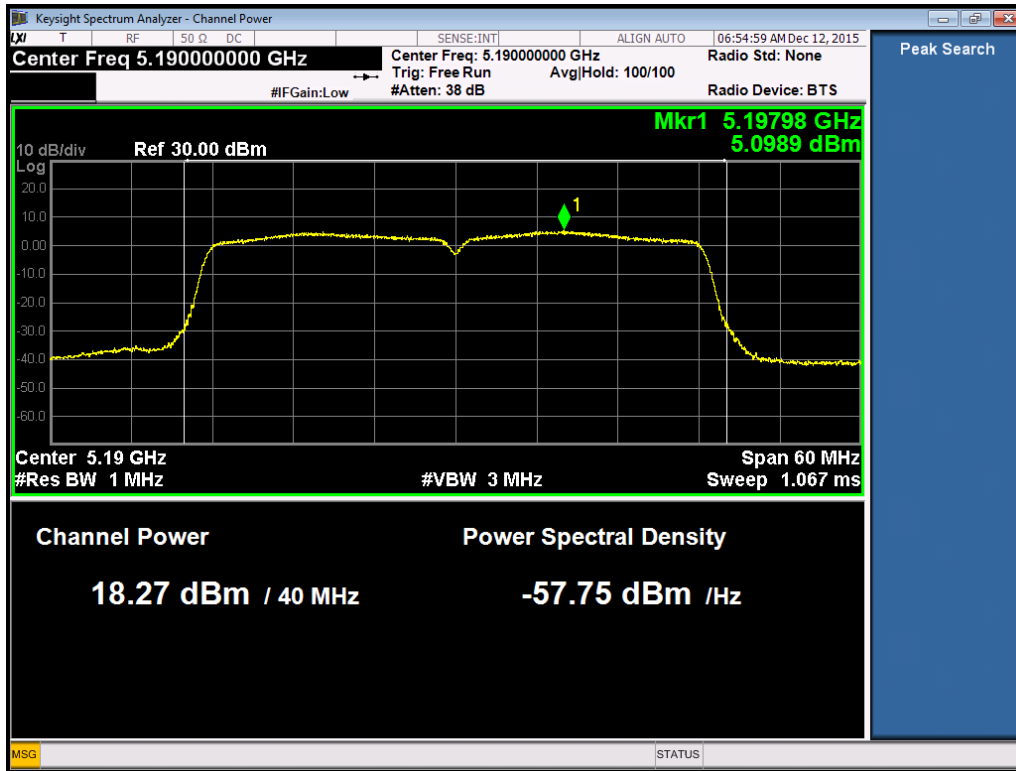

802.11n20-5240

Port 3:

802.11n20-5180

802.11n20-5200

802.11n20-5240

### 802.11n40 (with beamforming)

Port 0:

802.11n40-5190

802.11n40-5230

Port 1:

802.11n40-5190

802.11n40-5230

Port 2: