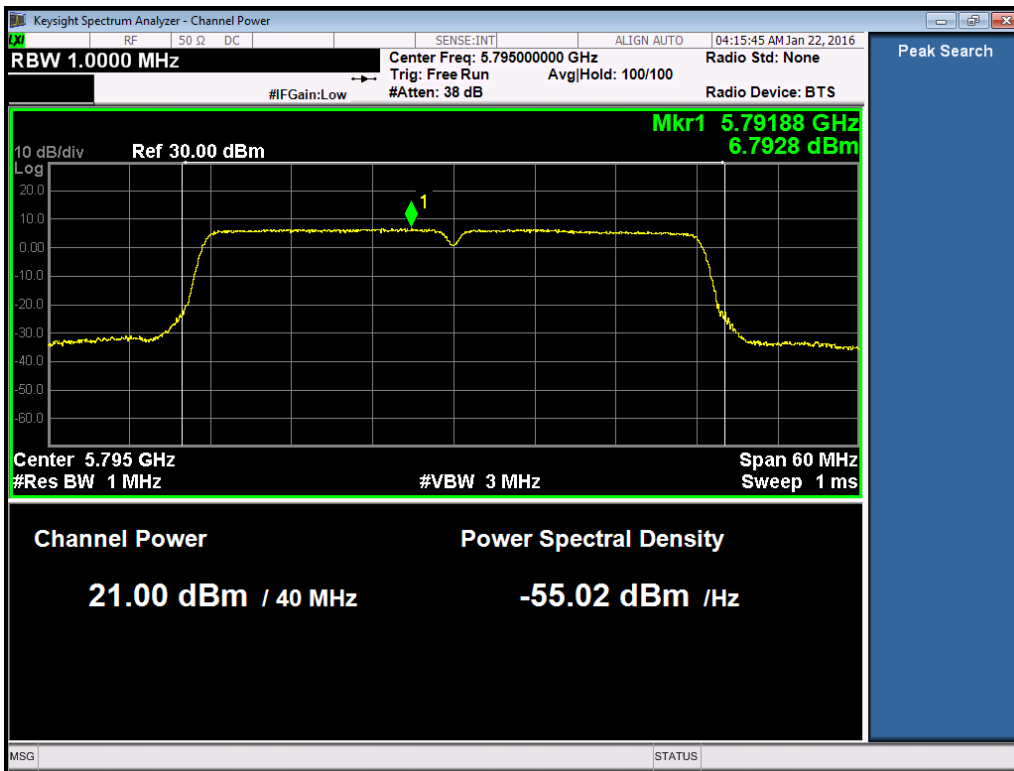

802.11n20-5745

802.11n20-5785

802.11n20-5825

802.11n40 (non-beamforming)

Port 0:

802.11n40-5755

802.11n40-5795

**Port 1:**

### 802.11ac80 (non-beamforming)