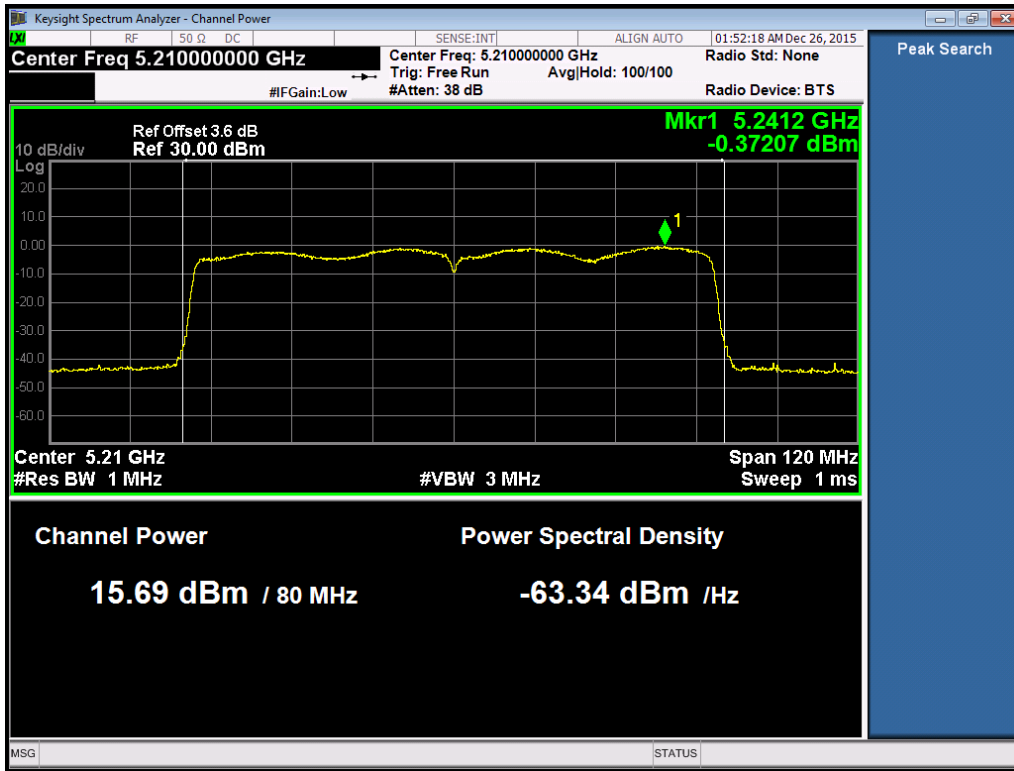

### 802.11ac80 (with beamforming)

#### Port 0:

#### Port 1:

**Port 2:**

802.11ac80-5210

**Port 3:**

802.11ac80-5210

802.11n20 (non-beamforming)

Port 0:

802.11n20-5180