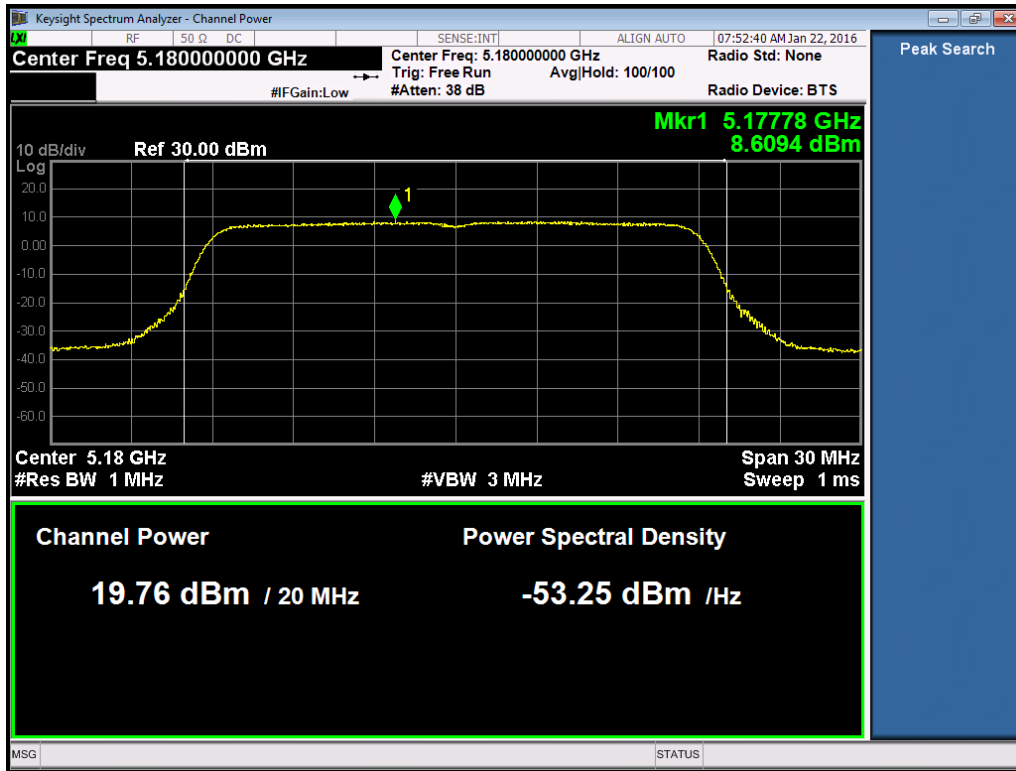

#### Port 1:

**Port 2:**

802.11ac80-5210

**Port 3:**

802.11ac80-5210

802.11n20 (non-beamforming)

Port 0:

802.11n20-5180

802.11n20-5200

802.11n20-5240

Port 1:

802.11n20-5180

802.11n20-5200

802.11n20-5240

**Port 2:**

802.11n20-5180