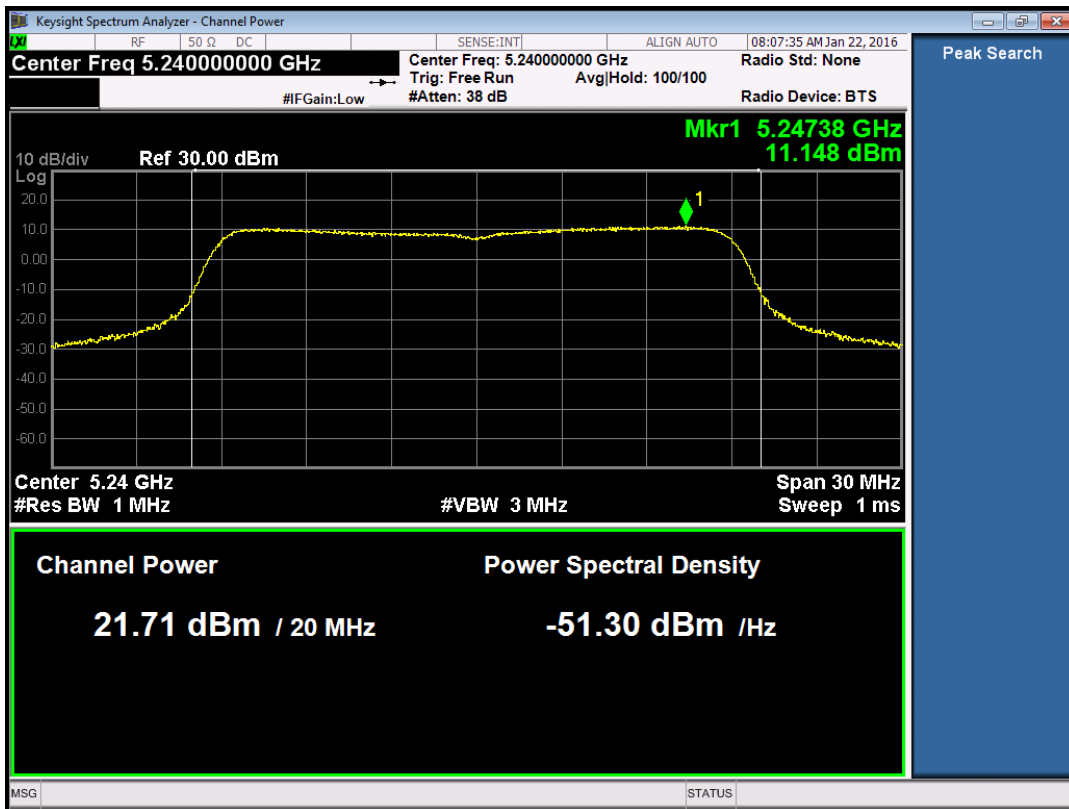

#### Port 1:

**Port 2:**

802.11ac80-5210

**Port 3:**

802.11ac80-5210

802.11n20 (non-beamforming)

Port 0:

802.11n20-5180

802.11n20-5200

802.11n20-5240

Port 1:

802.11n20-5180

802.11n20-5200

802.11n20-5240

**Port 2:**

802.11n20-5180

802.11n20-5200

802.11n20-5240

Port 3:

802.11n20-5180

802.11n20-5200

802.11n20-5240

802.11n40 (non-beamforming)

Port 0: