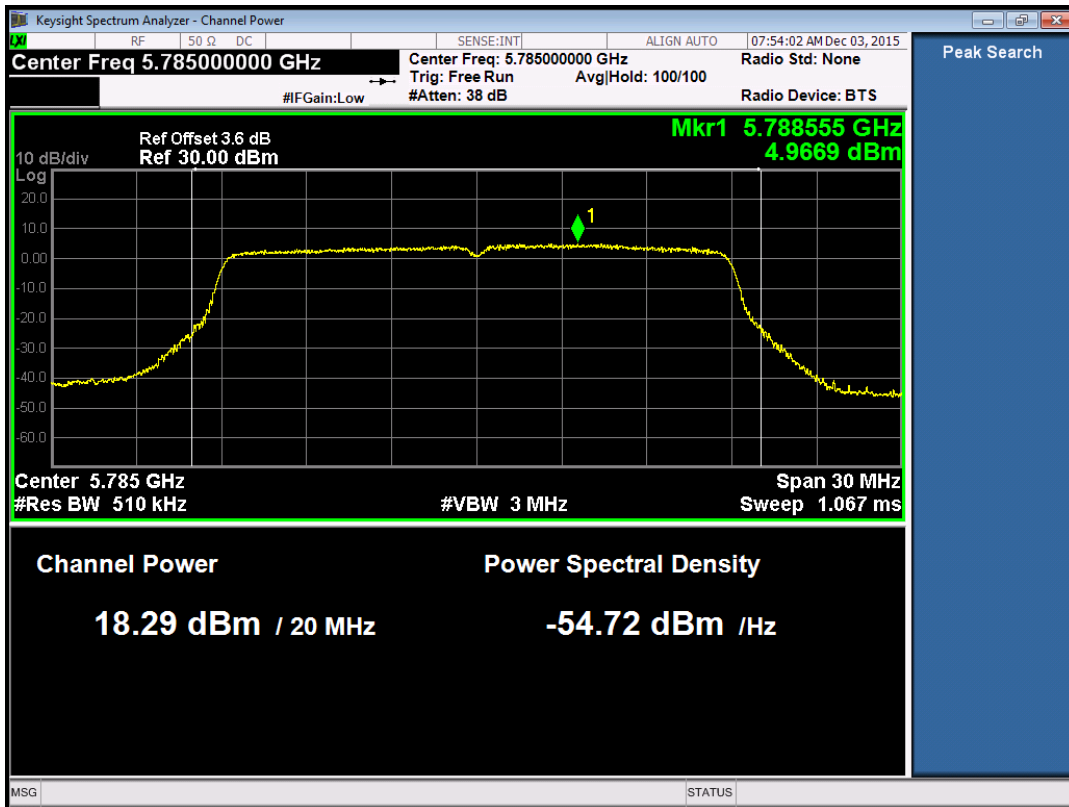

802.11n20-5785

802.11n20-5825

Port 1:

802.11n20-5745

802.11n20-5785

802.11n20-5825

**Port 2:**

802.11n20-5745

802.11n20-5785

802.11n20-5825

Port 3:

802.11n20-5745

802.11n20-5785

802.11n20-5825

802.11n40 (with beamforming)

Port 0: