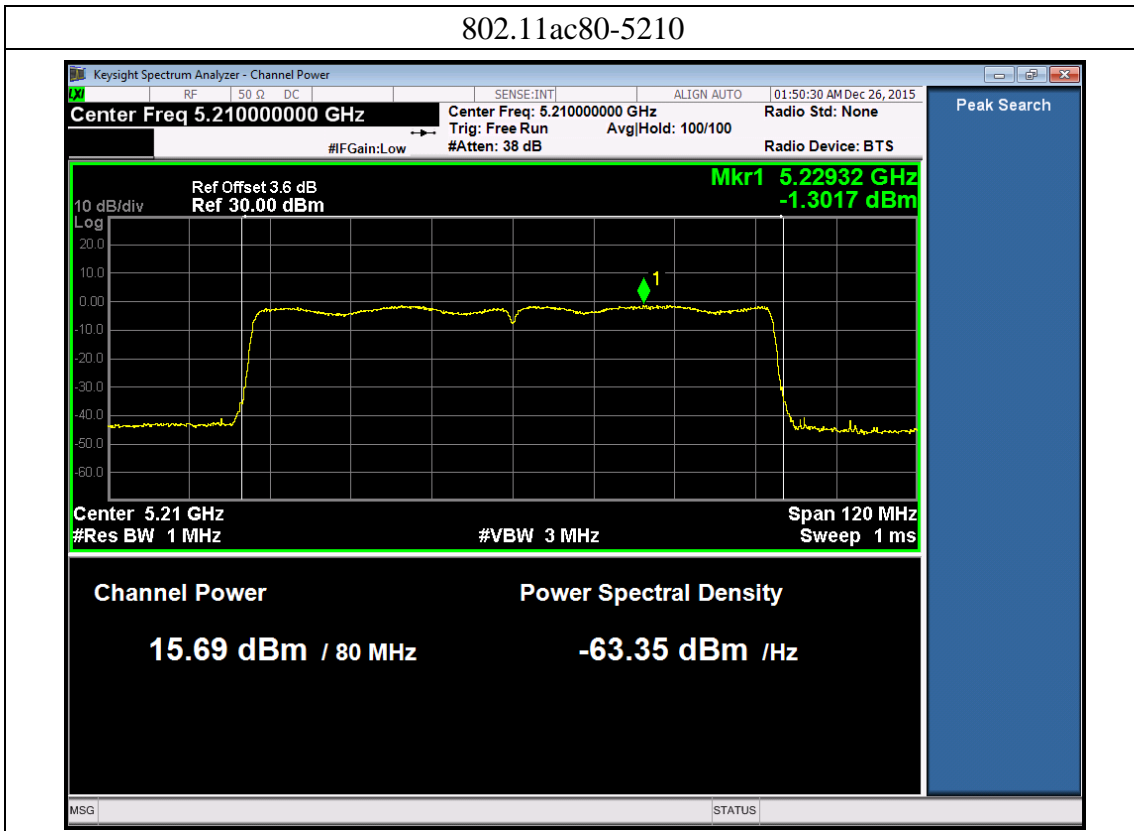

802.11ac80 (non-beamforming)

Port 0:

Port 1: