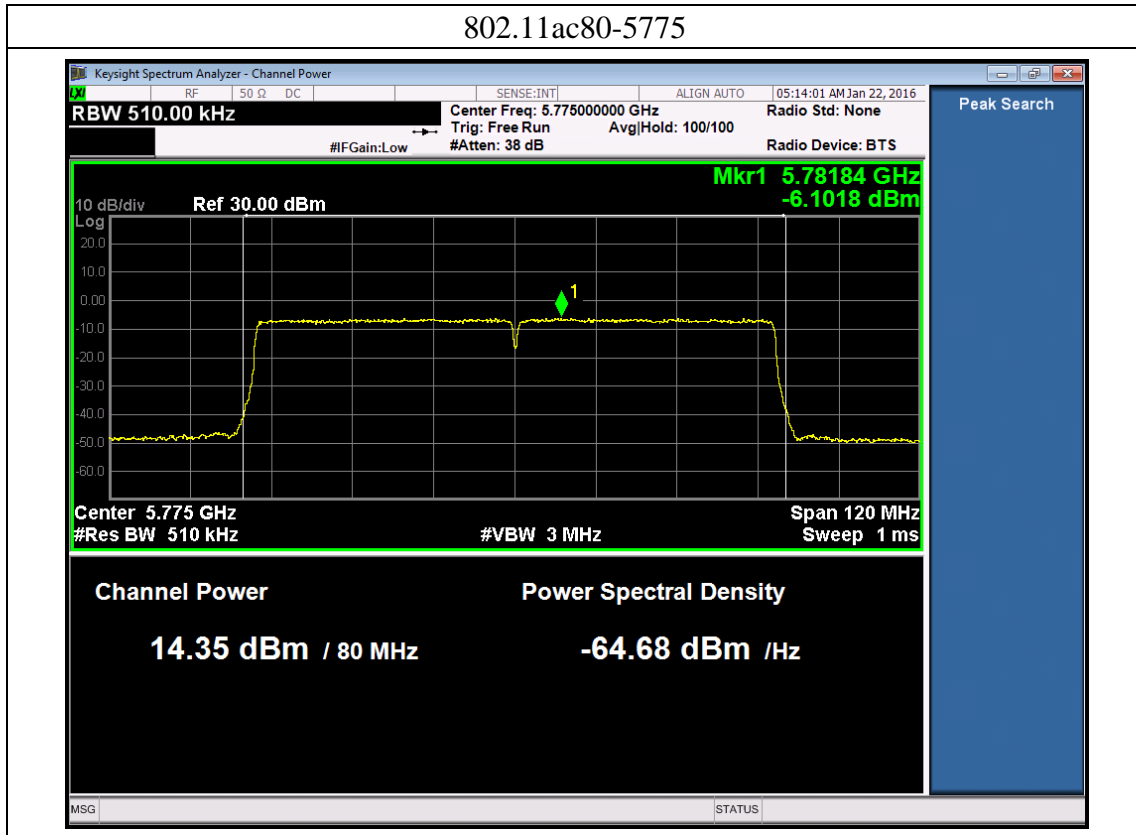

**Port 3:**

802.11n40-5755

802.11n40-5795

802.11ac80 (with beamforming)

Port 0:

Port 1:

Port 2:

802.11ac80-5775

Port 3:

802.11ac80-5775

802.11n20 (non-beamforming)

Port 0:

802.11n20-5745

802.11n20-5785

802.11n20-5825

Port 1: