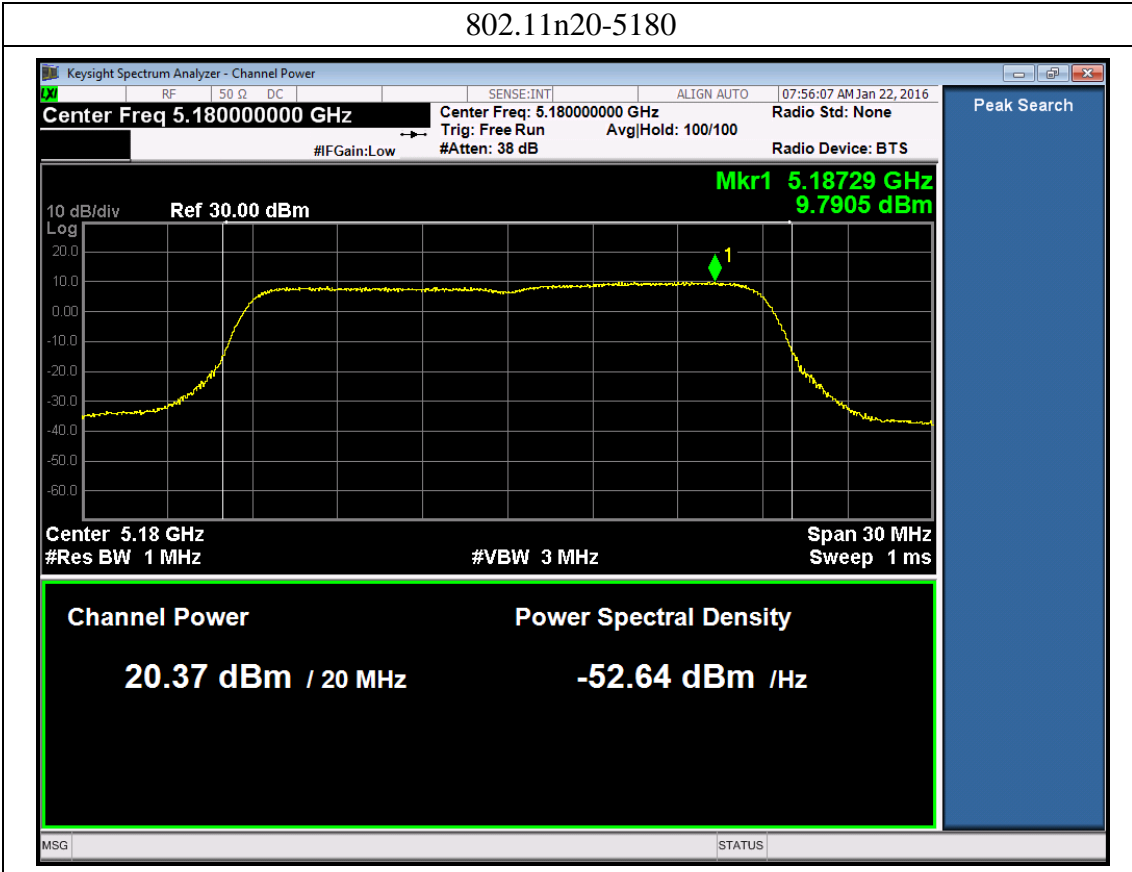

802.11n20-5200

802.11n20-5240

Port 3:

802.11n20-5180

802.11n20-5200

802.11n20-5240

802.11n40 (non-beamforming)

Port 0: