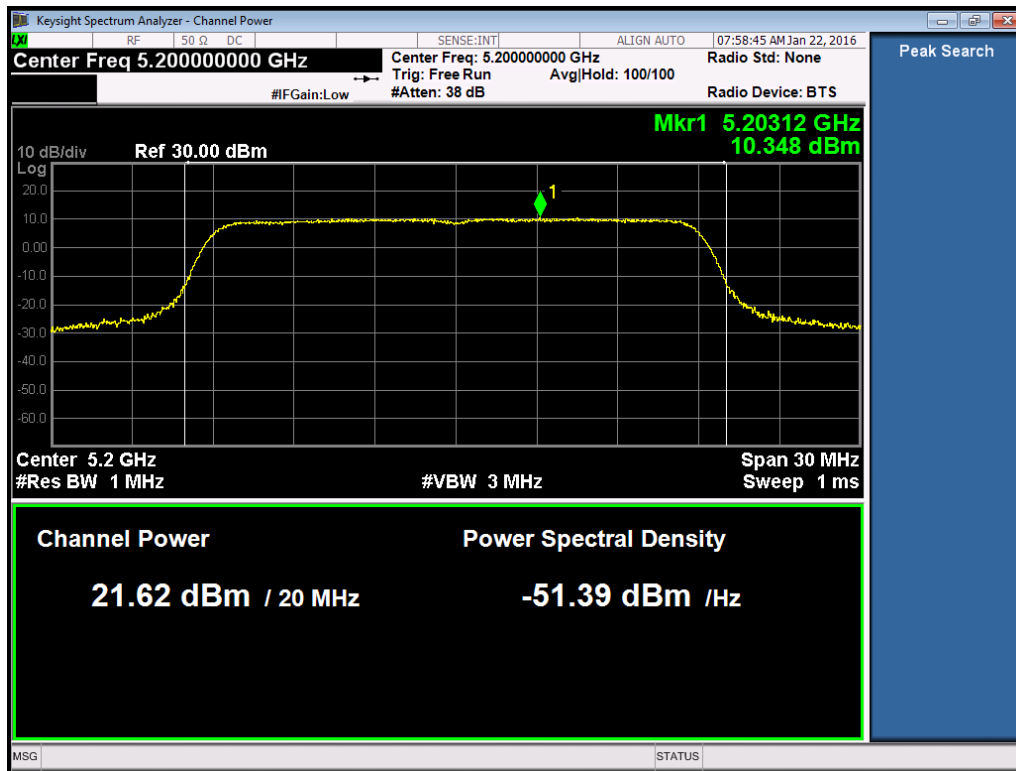

#### Port 1:

**Port 2:**

802.11ac80-5210

**Port 3:**

802.11ac80-5210

802.11n20 (non-beamforming)

Port 0:

802.11n20-5180

802.11n20-5200

802.11n20-5240

Port 1:

802.11n20-5180

802.11n20-5200

802.11n20-5240

**Port 2:**

802.11n20-5180