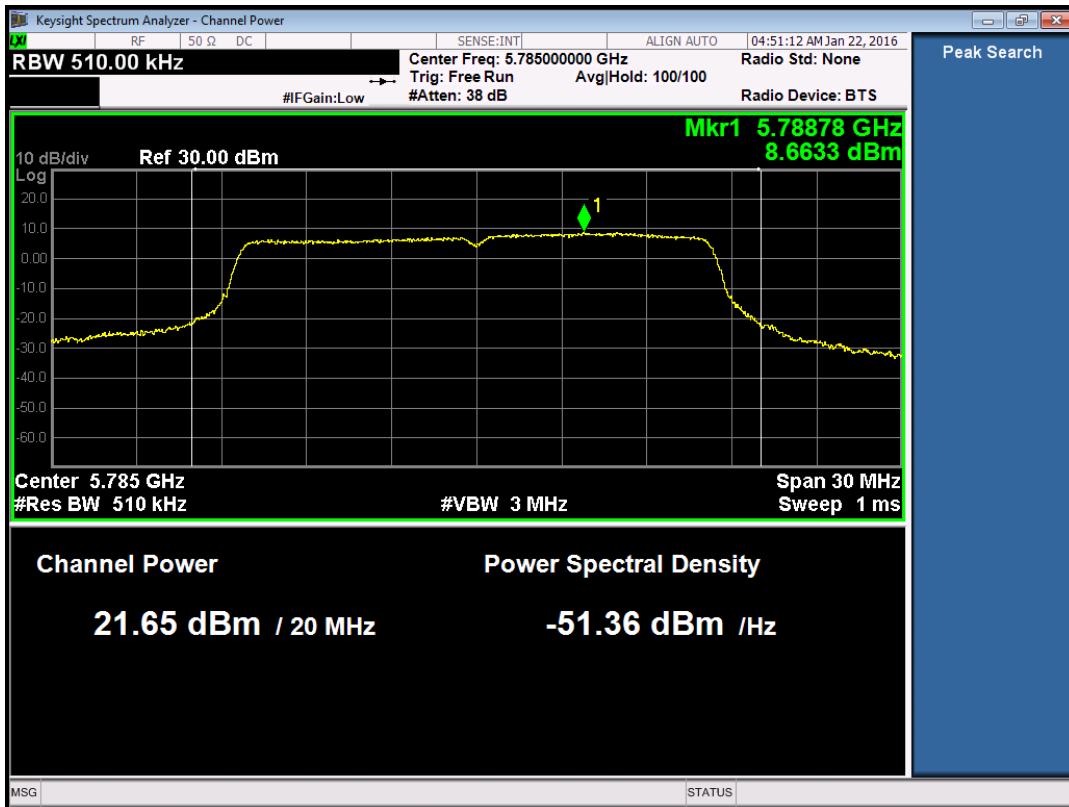

802.11a-5825

**Port 3:**

802.11a-5745

802.11a-5785

802.11a-5825

802.11n20 (with beamforming)

Port 0:

802.11n20-5745