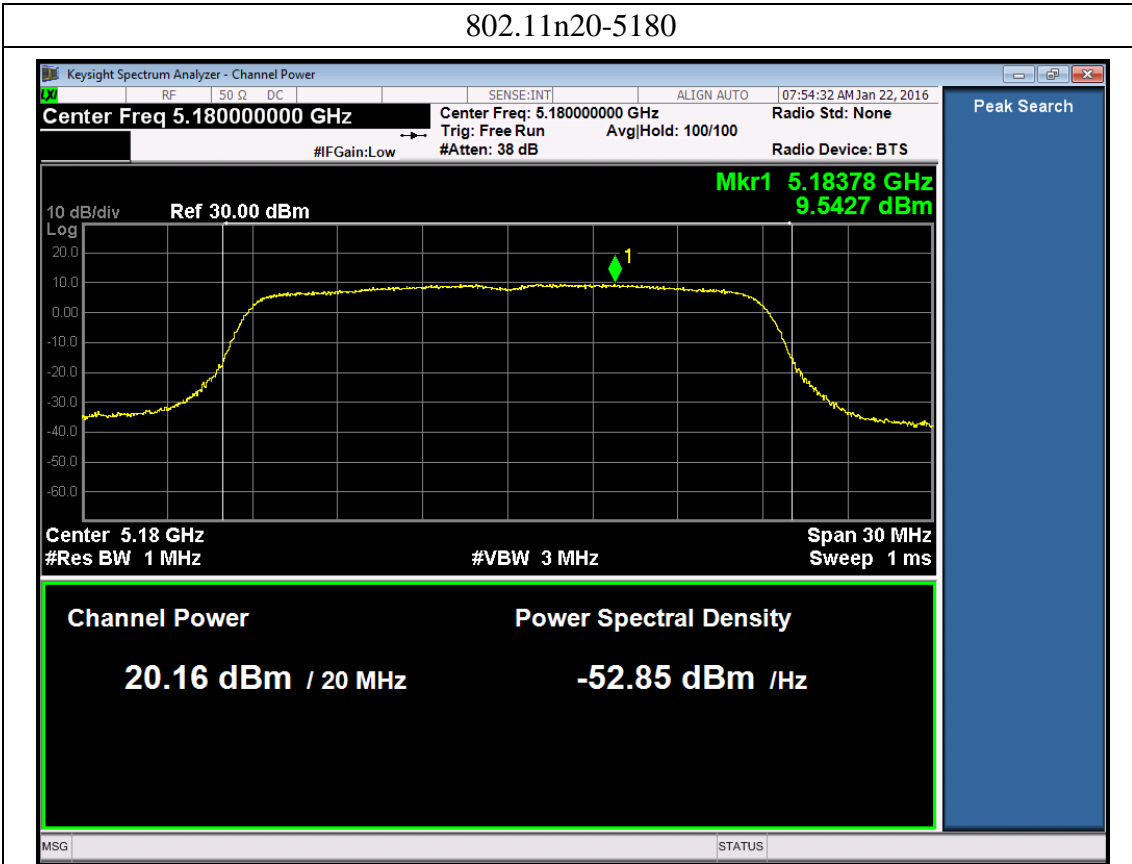

#### Port 1:

**Port 2:**

802.11ac80-5210

**Port 3:**

802.11ac80-5210

802.11n20 (non-beamforming)

Port 0:

802.11n20-5180

802.11n20-5200

802.11n20-5240

Port 1:

802.11n20-5180

802.11n20-5200

802.11n20-5240

**Port 2:**

802.11n20-5180