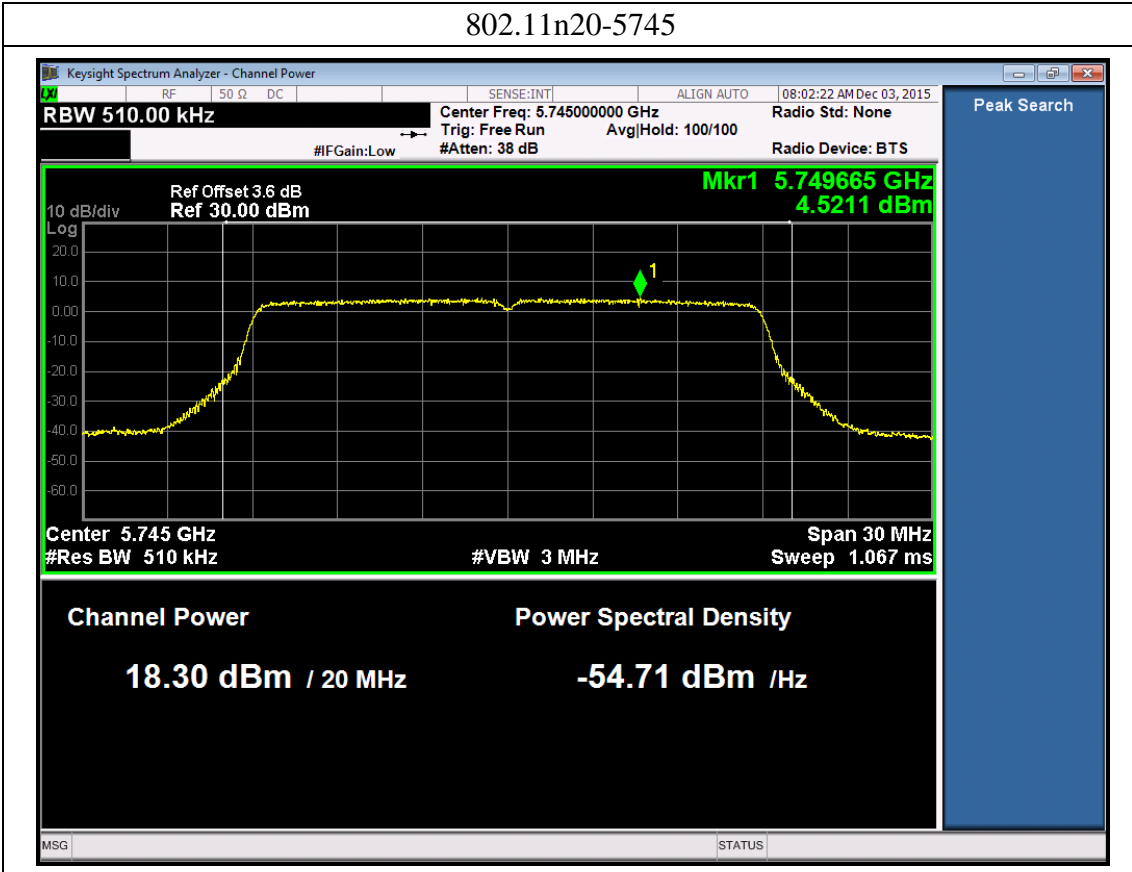

802.11n20-5785

802.11n20-5825

Port 3:

802.11n20-5745

802.11n20-5785

802.11n20-5825

802.11n40 (with beamforming)

Port 0: