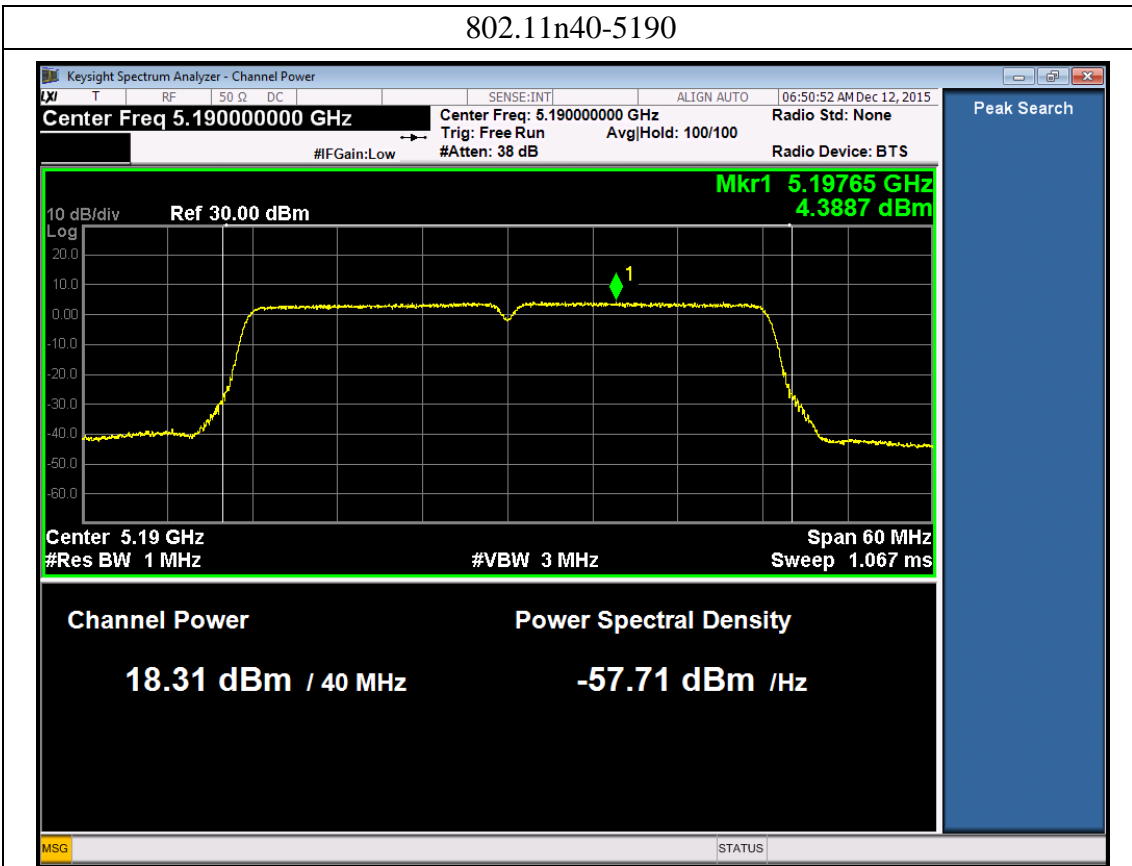

802.11n40-5190

802.11n40-5230

Port 3:

802.11n40-5190

802.11n40-5230

### 802.11ac80 (with beamforming)