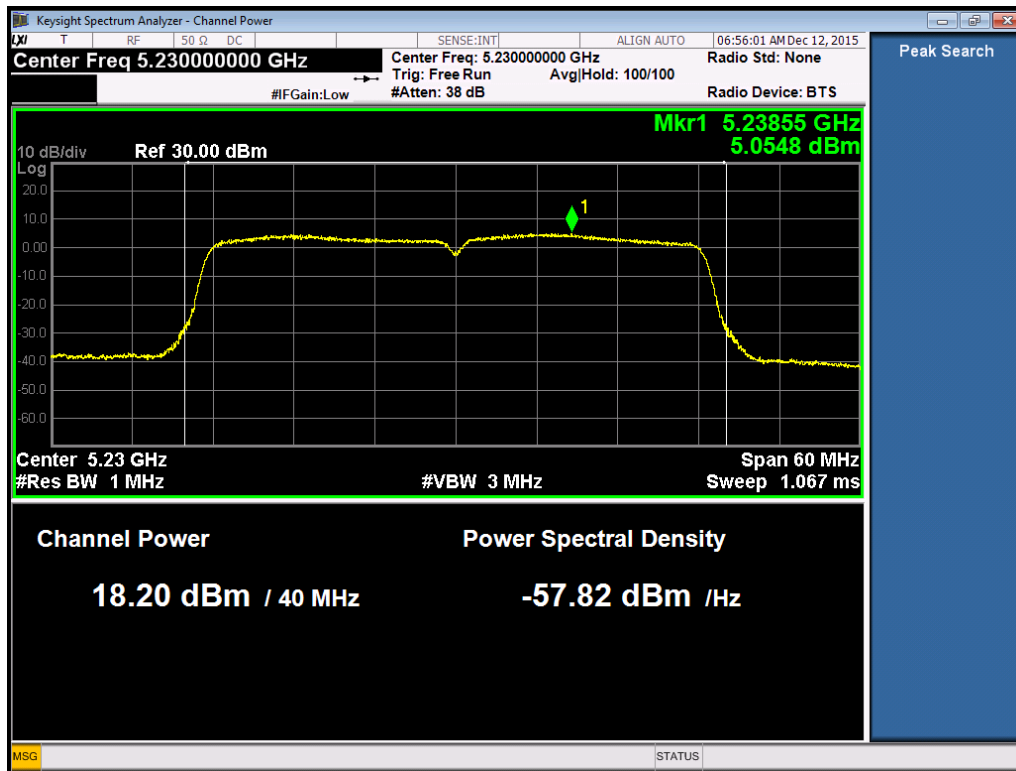

802.11n20-5240

Port 3:

802.11n20-5180

802.11n20-5200

802.11n20-5240

### 802.11n40 (with beamforming)

Port 0:

802.11n40-5190

802.11n40-5230

Port 1:

802.11n40-5190

802.11n40-5230

Port 2: