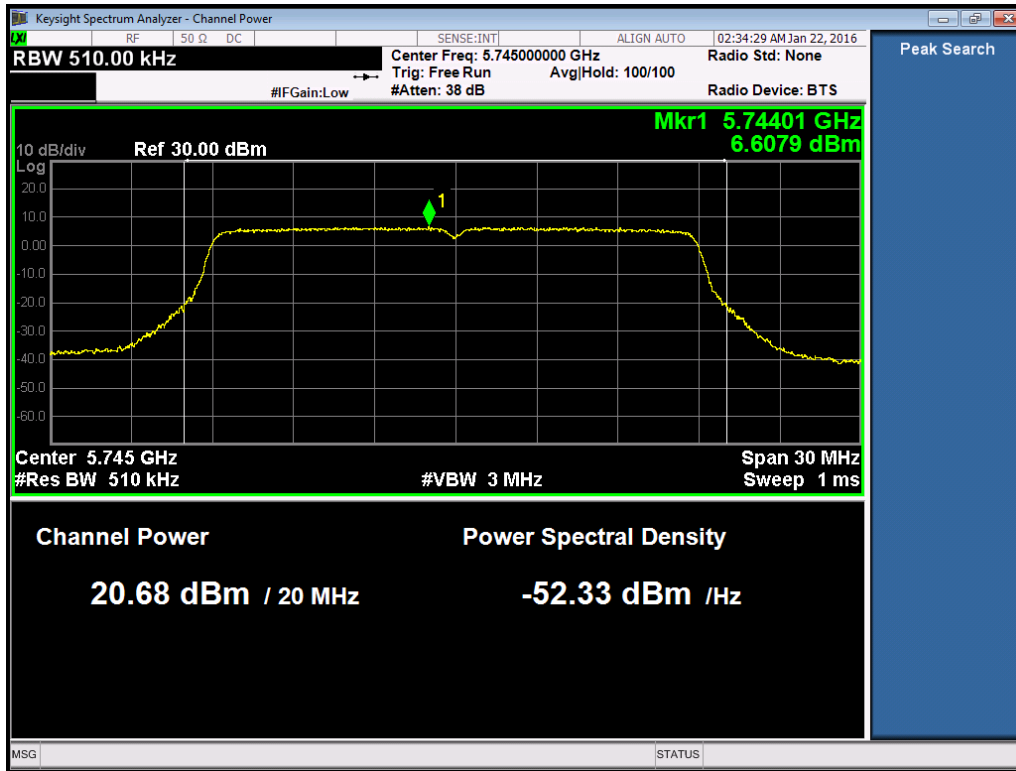

Port 3:

802.11ac80-5775

802.11n20 (non-beamforming)

Port 0:

802.11n20-5745

802.11n20-5785

802.11n20-5825

Port 1: