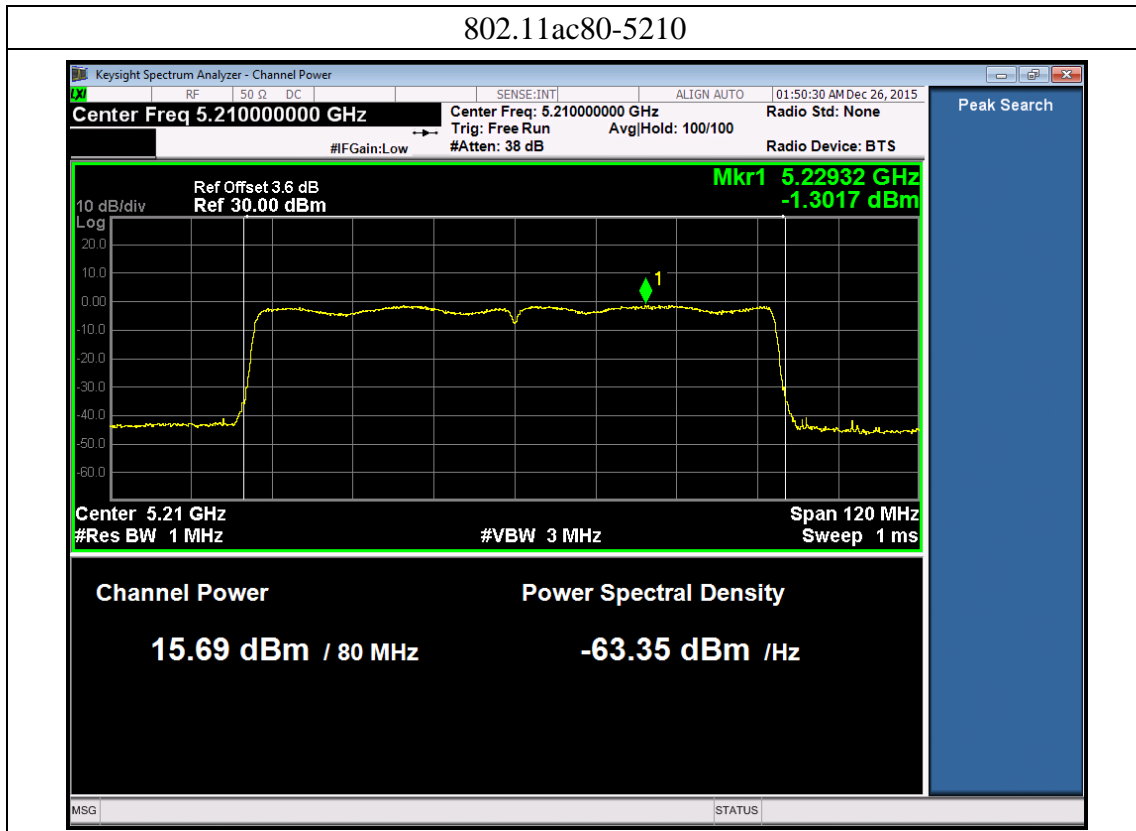

802.11ac80 (with beamforming)

Port 0:

Port 1: