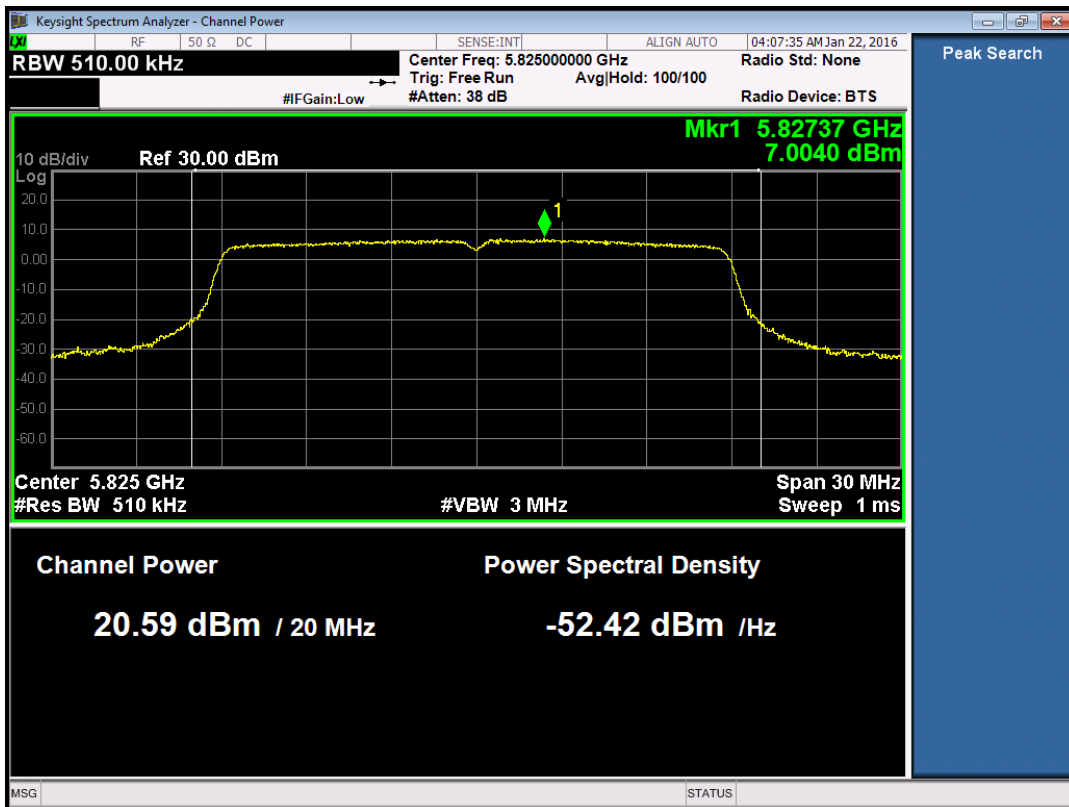

Port 3:

802.11ac80-5775

802.11n20 (non-beamforming)

Port 0:

802.11n20-5745

802.11n20-5785

802.11n20-5825

Port 1:

802.11n20-5745

802.11n20-5785

802.11n20-5825

Port 2:

802.11n20-5745

802.11n20-5785

802.11n20-5825

Port 3:

802.11n20-5745

802.11n20-5785

802.11n20-5825

802.11n40 (non-beamforming)

Port 0:

802.11n40-5755

802.11n40-5795

**Port 1:**