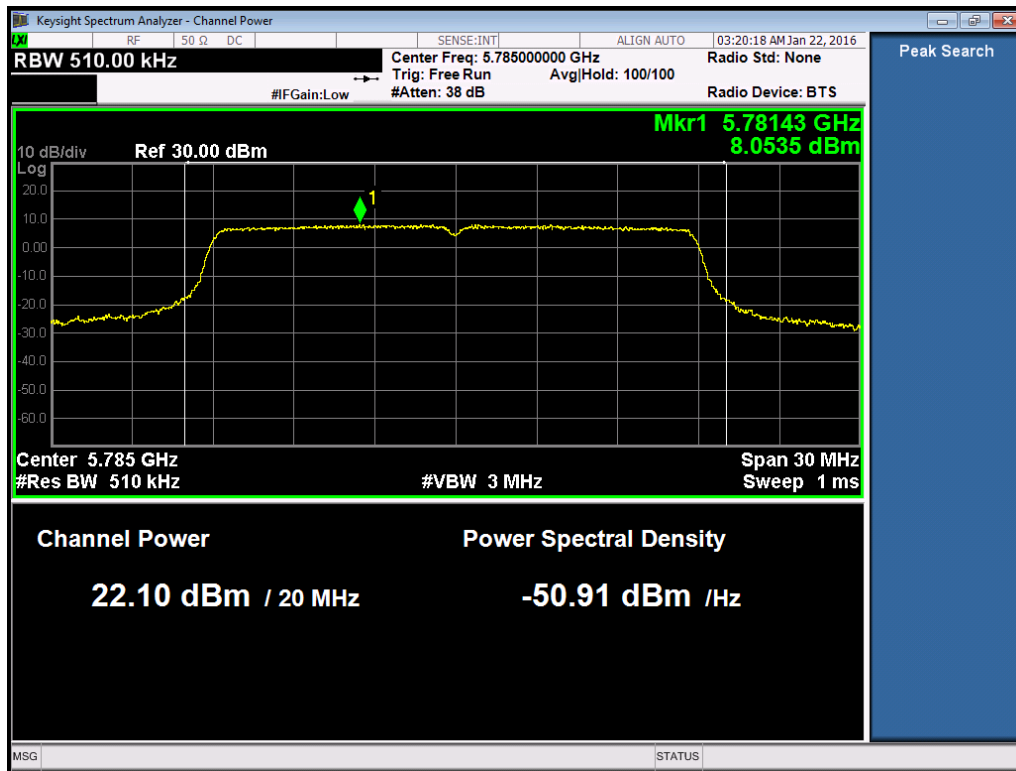

**Port 3:**

802.11n40-5755

802.11n40-5795

802.11ac80 (with beamforming)

Port 0:

Port 1:

Port 2:

802.11ac80-5775

Port 3:

802.11ac80-5775

802.11n20 (non-beamforming)

Port 0:

802.11n20-5745

802.11n20-5785

802.11n20-5825

Port 1: