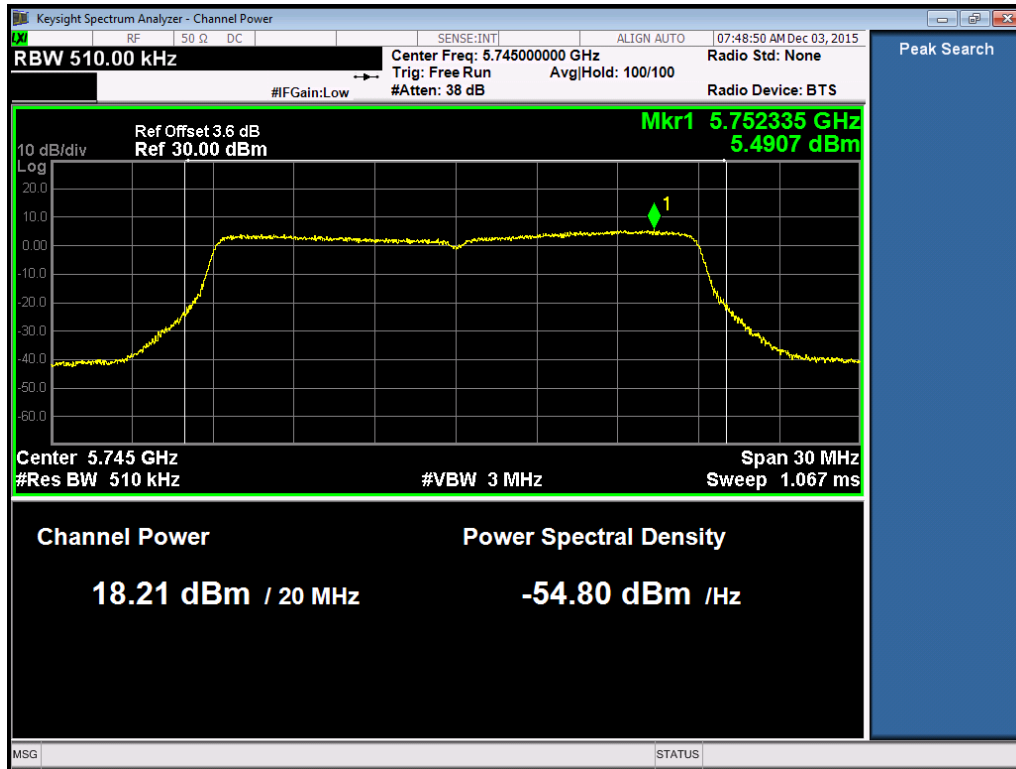

802.11a-5825

**Port 3:**

802.11a-5745

802.11a-5785

802.11a-5825

802.11n20 (with beamforming)

Port 0:

802.11n20-5745

802.11n20-5785

802.11n20-5825

Port 1:

802.11n20-5745

802.11n20-5785

802.11n20-5825

**Port 2:**

802.11n20-5745