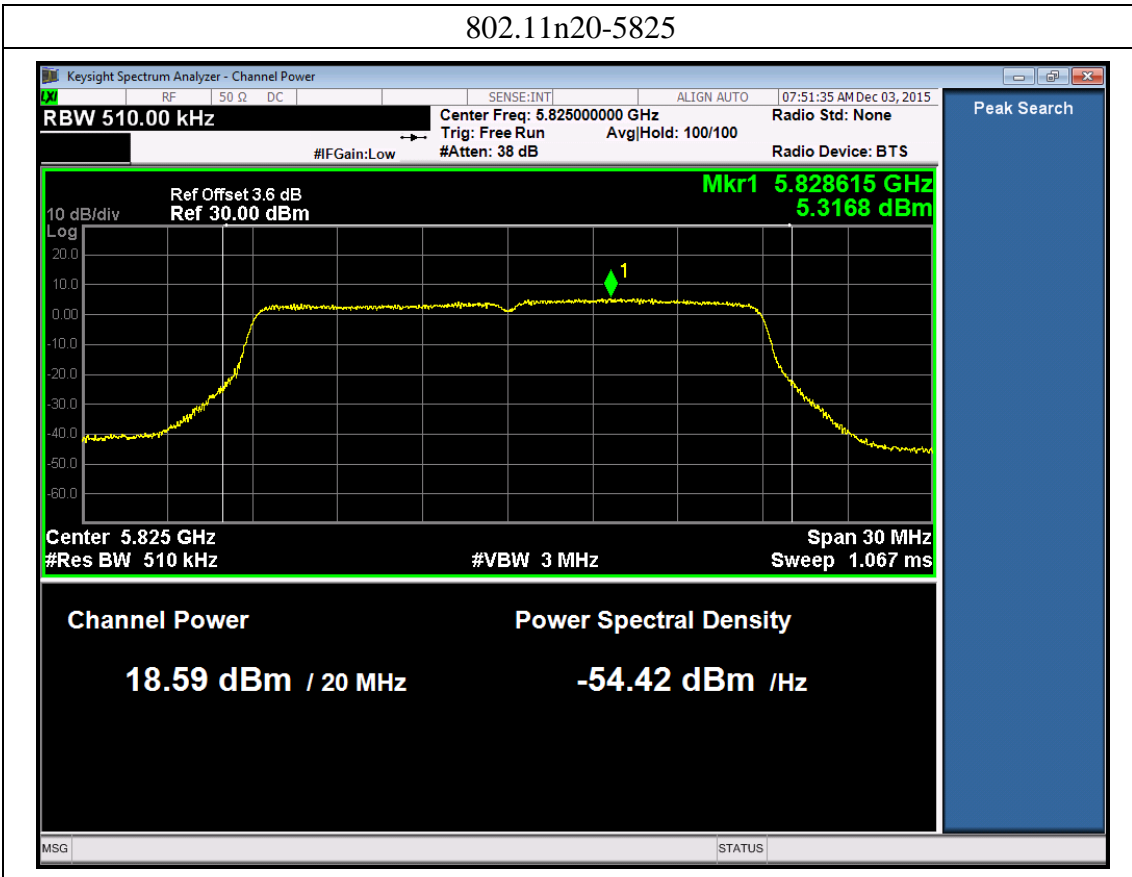

802.11n20-5825