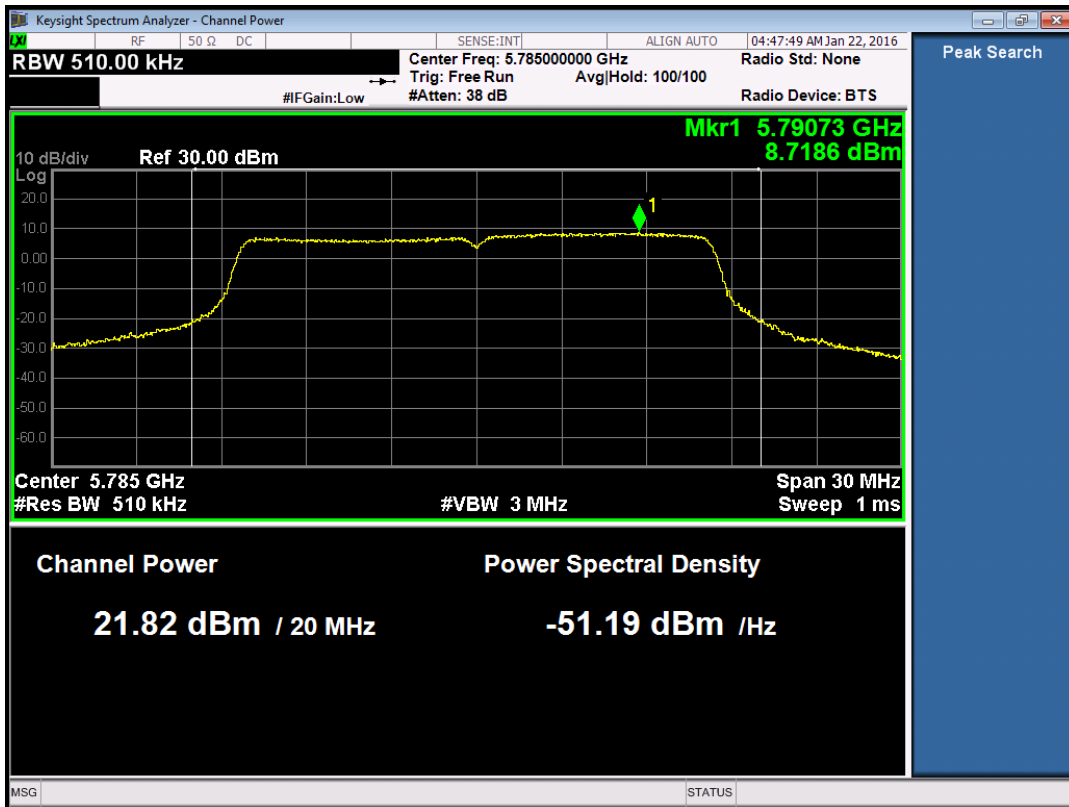

802.11a-5825

Port 1:

802.11a-5745

802.11a-5785

802.11a-5825

**Port 2:**

802.11a-5745

802.11a-5785

802.11a-5825

**Port 3:**

802.11a-5745

802.11a-5785

802.11a-5825

802.11n20 (with beamforming)

Port 0:

802.11n20-5745