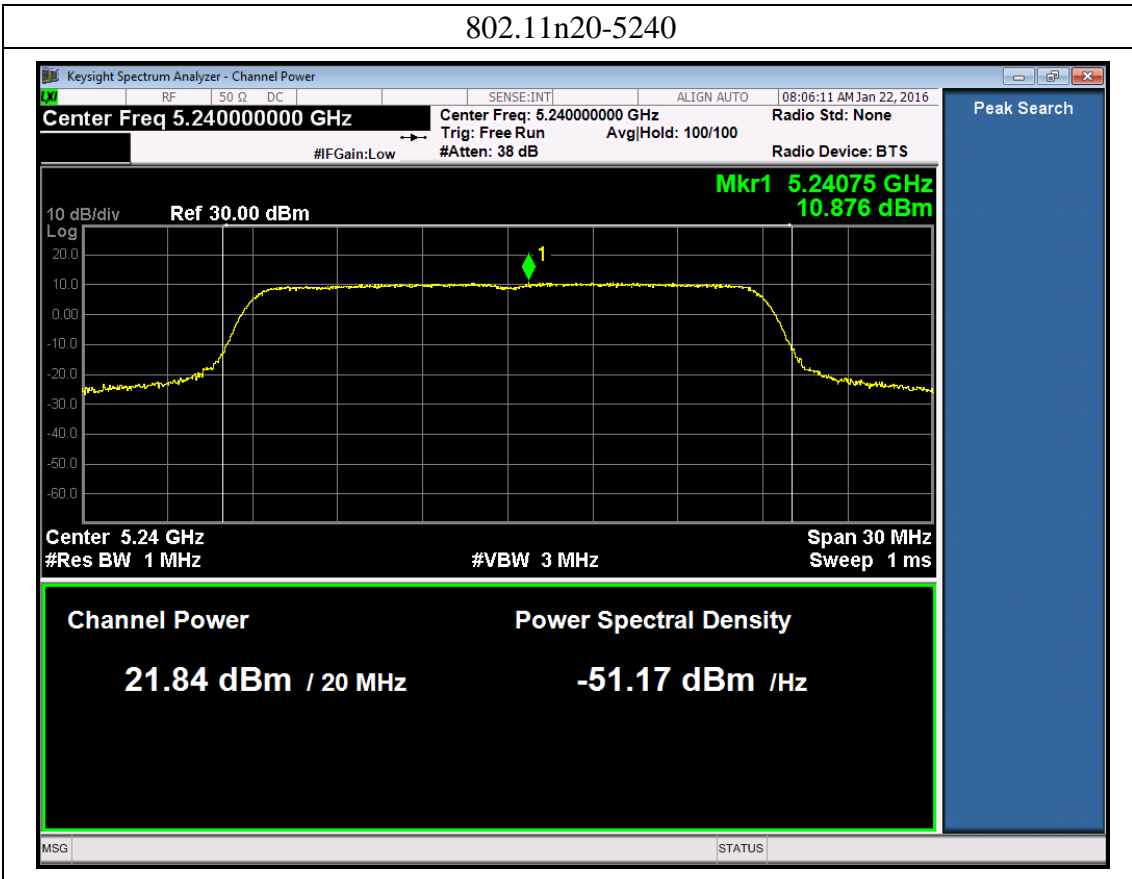

#### Port 1:

**Port 2:**

802.11ac80-5210

**Port 3:**

802.11ac80-5210

802.11n20 (non-beamforming)

Port 0:

802.11n20-5180

802.11n20-5200

802.11n20-5240

Port 1:

802.11n20-5180

802.11n20-5200

802.11n20-5240

**Port 2:**

802.11n20-5180