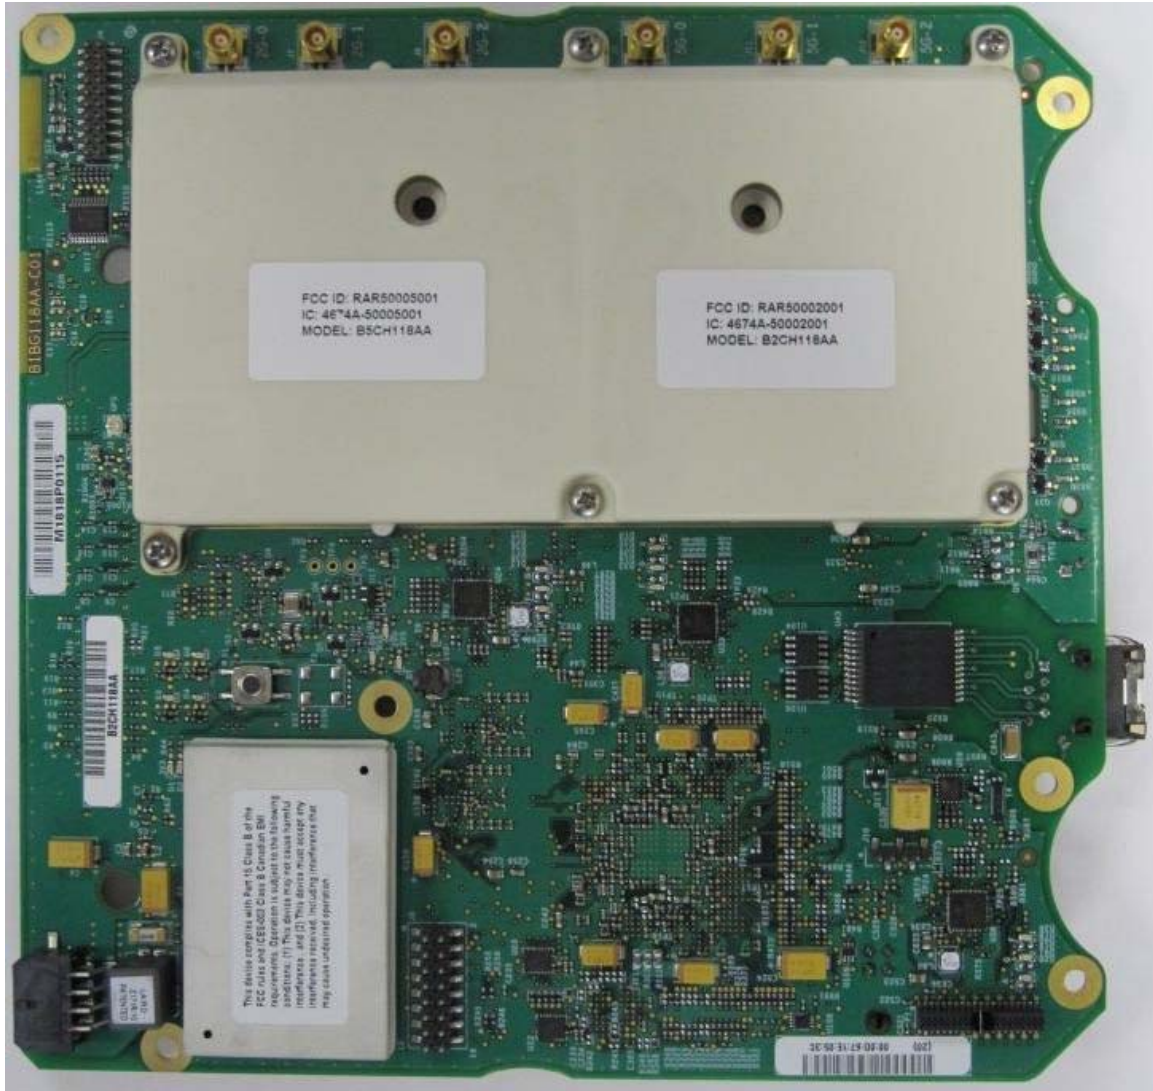

Module Labeling: DRUE 5 GHz Radio

The following label shall be permanently affixed to the radio module as follows:

Raw Label Detail:

Size:	1 inches x ¼ inch
Material:	Polyimide, White
Finish:	Gloss
Backing:	High Temperature Permanent Acrylic Adhesive
Approvals:	CSA and UL.

Printing Detail:

FCC, IC label:

FCC ID: RAR50005001
IC: 4674A-50005001
MODEL: B5CH118AA

Text to be Arial Bold 6 point and is to be centrally located.
All printed data is to have excellent solvent and smudge resistance.

Label Location:

Product Labeling

The following permanent label, or one containing equivalent information, must be affixed in a conspicuous location on the exterior of any product containing this module. In addition the label contents shall appear prominently in the final product user manual.