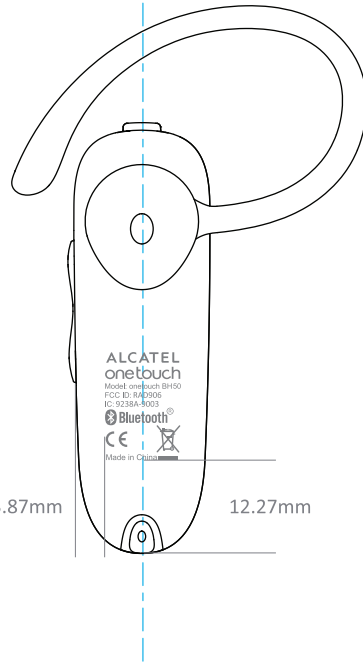

All rights reserved. Passing on and copying of this document, use and communication of its contents not permitted without written authorization

Pantone: 424C

MAT		FIN		GEN TOL +/- 0,2 mm			
ED	DATE	v0.2	2011.09.13	v0.3	2011.11.09		
CHANGE NOTE		OT-BH50 Silk screen (back)		OT-BH50 Silk screen (back)			
APPRO. AUTHO.		Damon.Xi		Damon.Xi			
ORIGINATOR		John.Long		John.Long			
ALCATEL BUSINESS SYSTEMS							
						1/1	

1AA 00014 0007 (9007) A4