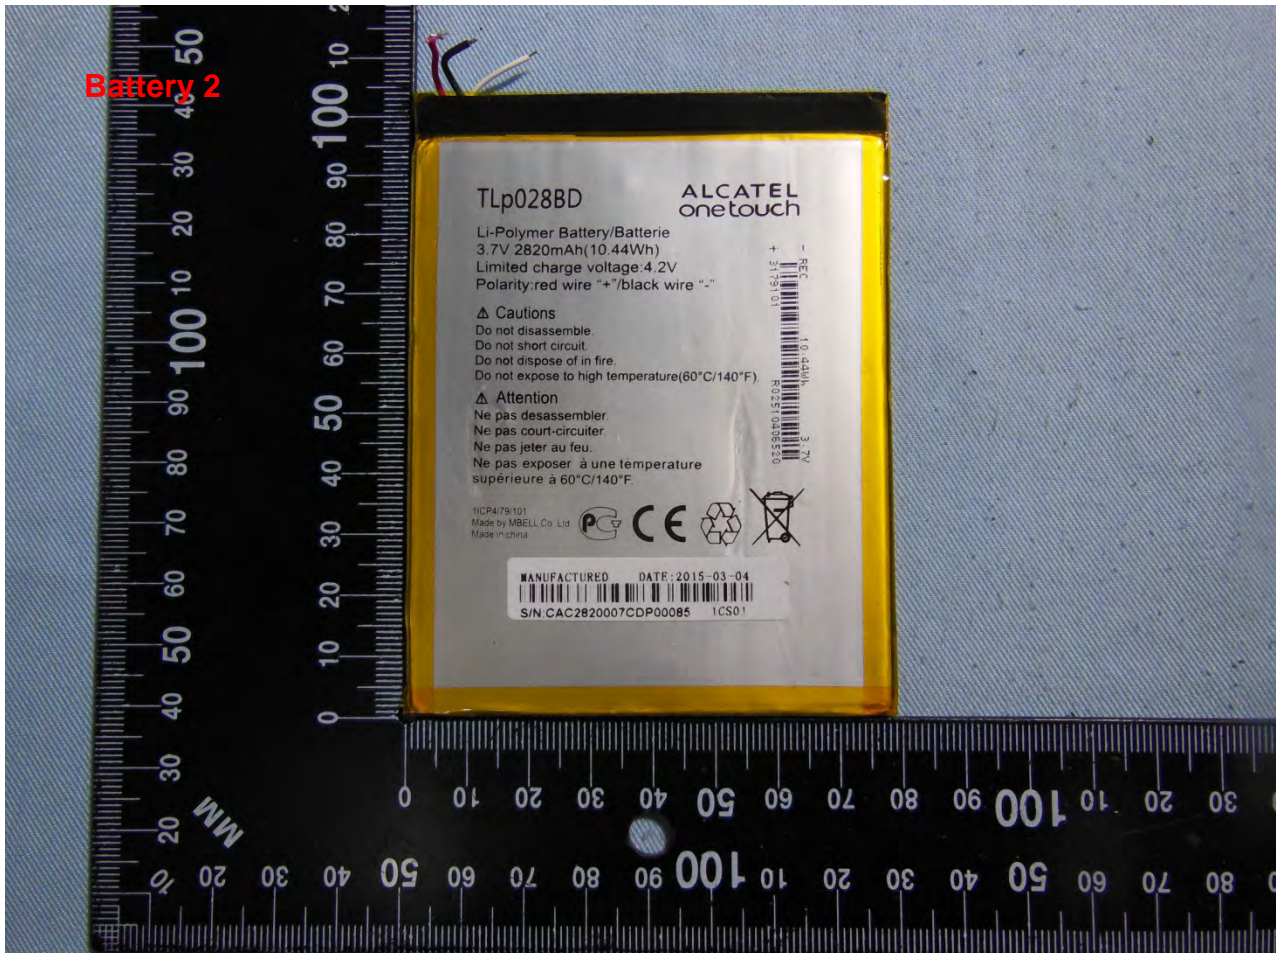

AC Adapter 1

Brand Name: ALCATEL ONETOUCH; Model Name: 9002A;  
Marketing Name: ALCATEL ONETOUCH PIXI 3 (7)

**AC Adapter 2**

Brand Name: ALCATEL ONETOUCH; Model Name: 9002A;  
Marketing Name: ALCATEL ONETOUCH PIXI 3 (7)

Brand Name: ALCATEL ONETOUCH; Model Name: 9002A;  
Marketing Name: ALCATEL ONETOUCH PIXI 3 (7)

Brand Name: ALCATEL ONETOUCH; Model Name: 9002A;  
Marketing Name: ALCATEL ONETOUCH PIXI 3 (7)

Brand Name: ALCATEL ONETOUCH; Model Name: 9002A;  
Marketing Name: ALCATEL ONETOUCH PIXI 3 (7)