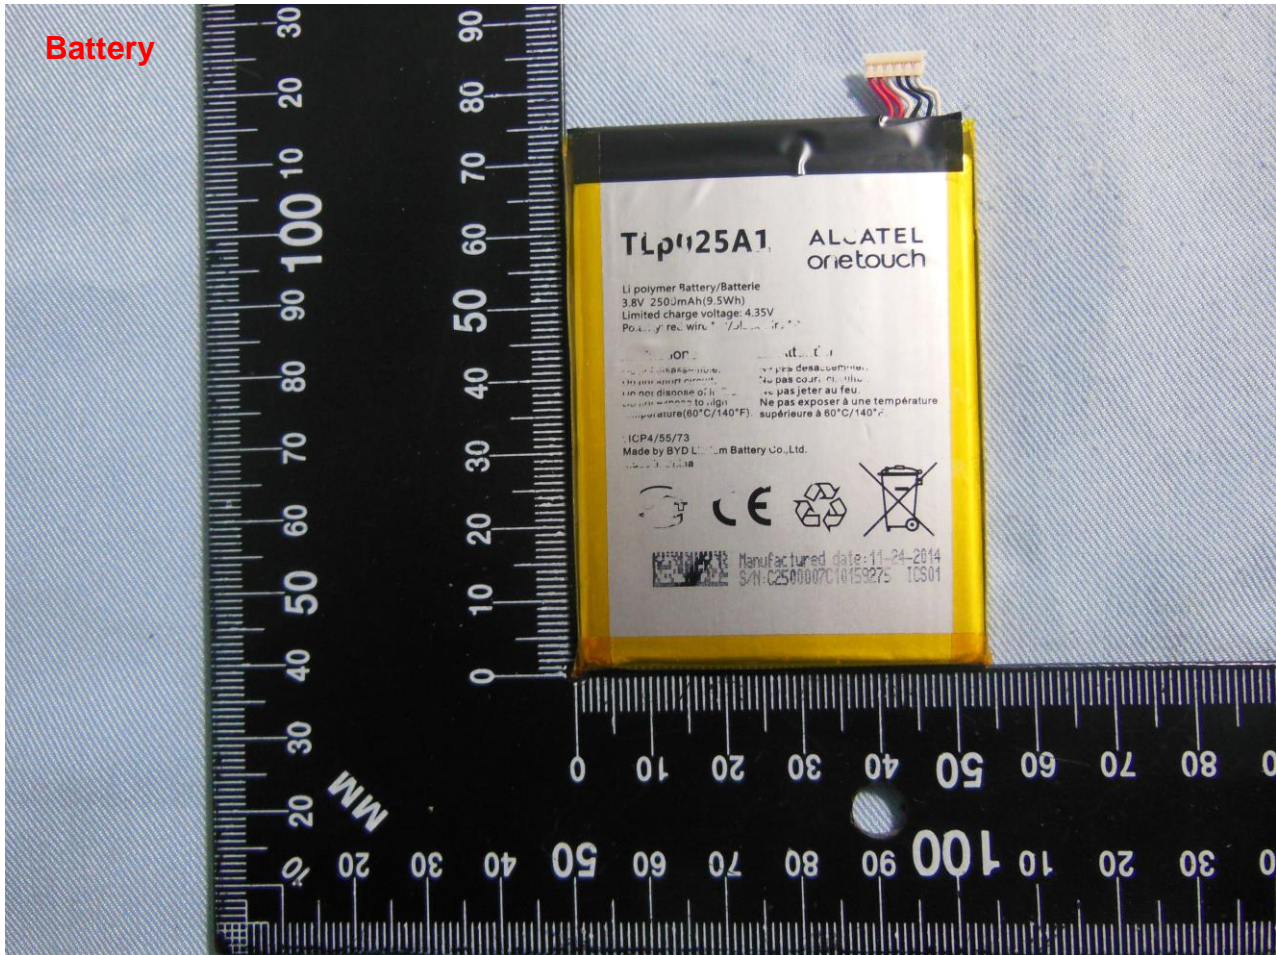

Brand Name: ALCATEL ONETOUCH; Model Name: TCL D55

Brand Name: ALCATEL ONETOUCH; Model Name: TCL D55

2. Photograph of Accessory

Brand Name: ALCATEL ONETOUCH; Model Name: TCL D55

List of Accessory:

Specification of Accessory		
AC Adapter	Brand Name	FUENTE
	Model Name	S005UA0500100
Battery	Brand Name	ALCATEL ONETOUCH
	Model Name	TLp025A1
Earphone 1	Signal Line Type	1.6meter, non-shielded cable, without ferrite core
Earphone 2	Signal Line Type	1.63meter, non-shielded cable, without ferrite core
USB Cable	Signal Line Type	1meter, shielded cable, without ferrite core

Remark: For accessories equipped with this EUT, please refer to the following photos.

Brand Name: ALCATEL ONETOUCH; Model Name: TCL D55

Brand Name: ALCATEL ONETOUCH; Model Name: TCL D55

AC Adapter

Brand Name: ALCATEL ONETOUCH; Model Name: TCL D55