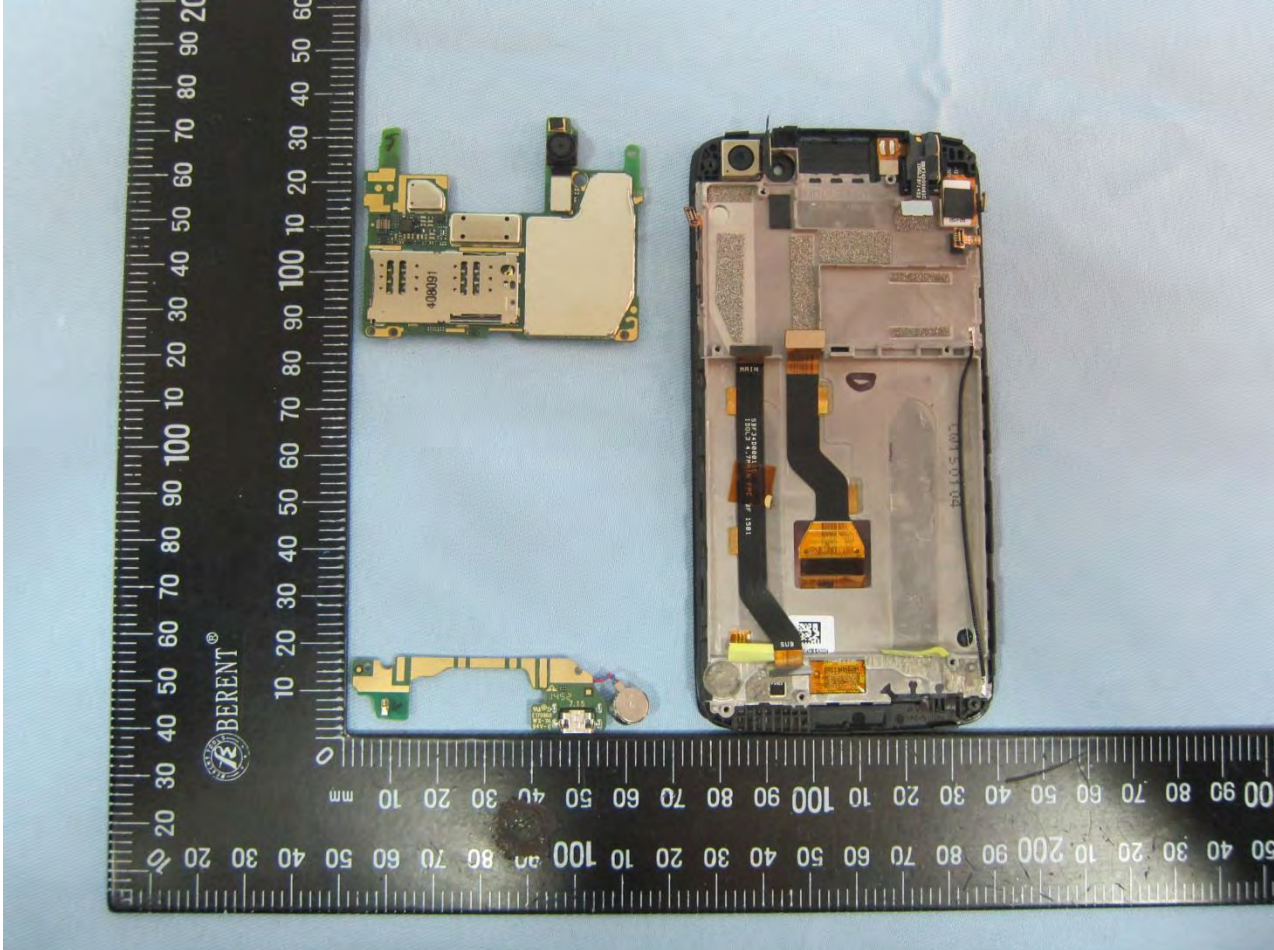

3. Internal Photograph of EUT

Brand Name: Alcatel / Model Name: 6039J

Brand Name: Alcatel / Model Name: 6039J

Brand Name: Alcatel / Model Name: 6039J

Brand Name: Alcatel / Model Name: 6039J

Brand Name: Alcatel / Model Name: 6039J

Brand Name: Alcatel / Model Name: 6039J

Brand Name: Alcatel / Model Name: 6039J

Brand Name: Alcatel / Model Name: 6039J

Brand Name: Alcatel / Model Name: 6039J

Brand Name: Alcatel / Model Name: 6039J

Brand Name: Alcatel / Model Name: 6039J