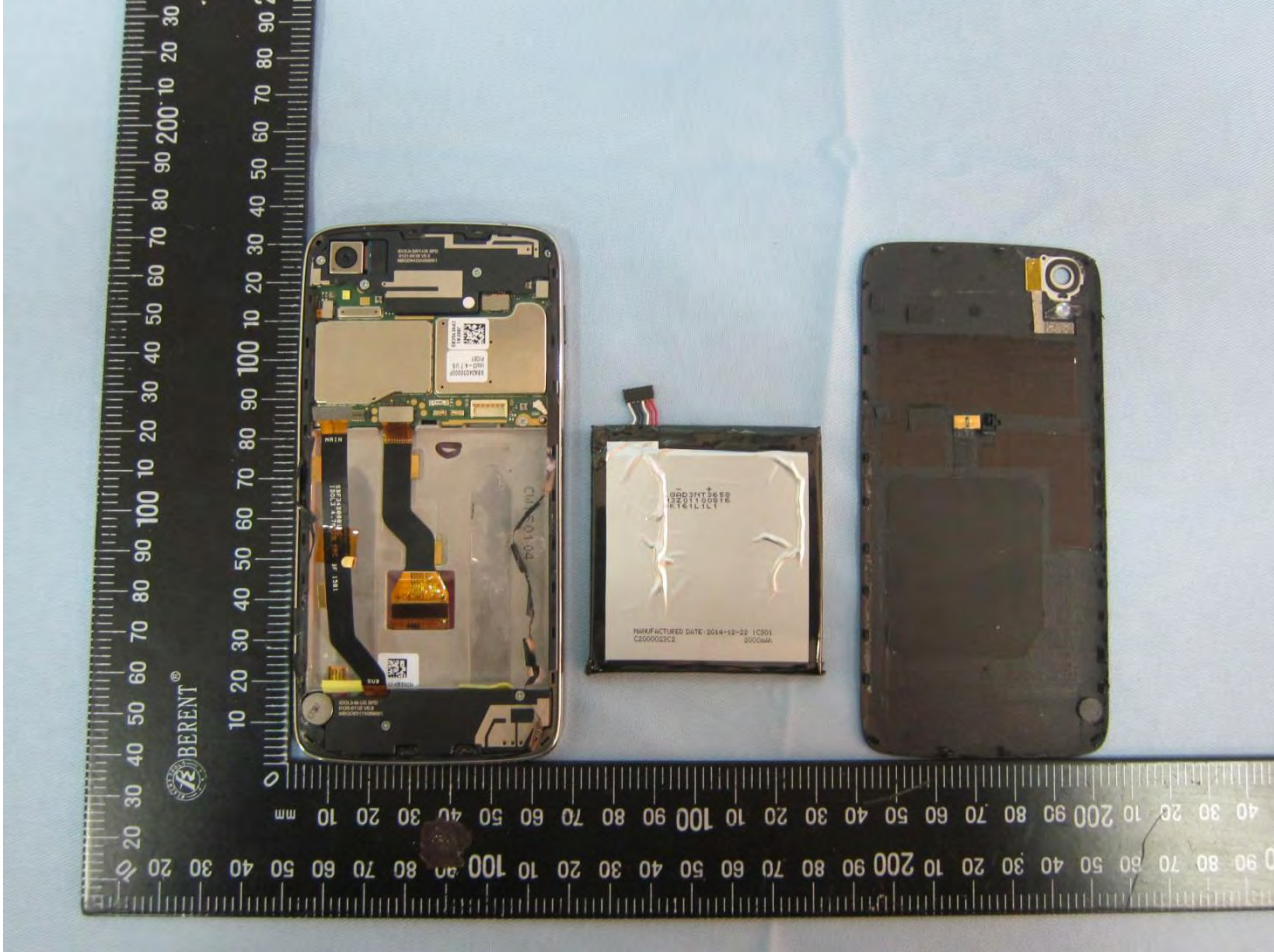

3. Internal Photograph of EUT

Brand Name: Alcatel / Model Name: 6039J

Brand Name: Alcatel / Model Name: 6039J

Brand Name: Alcatel / Model Name: 6039J

Brand Name: Alcatel / Model Name: 6039J

Brand Name: Alcatel / Model Name: 6039J