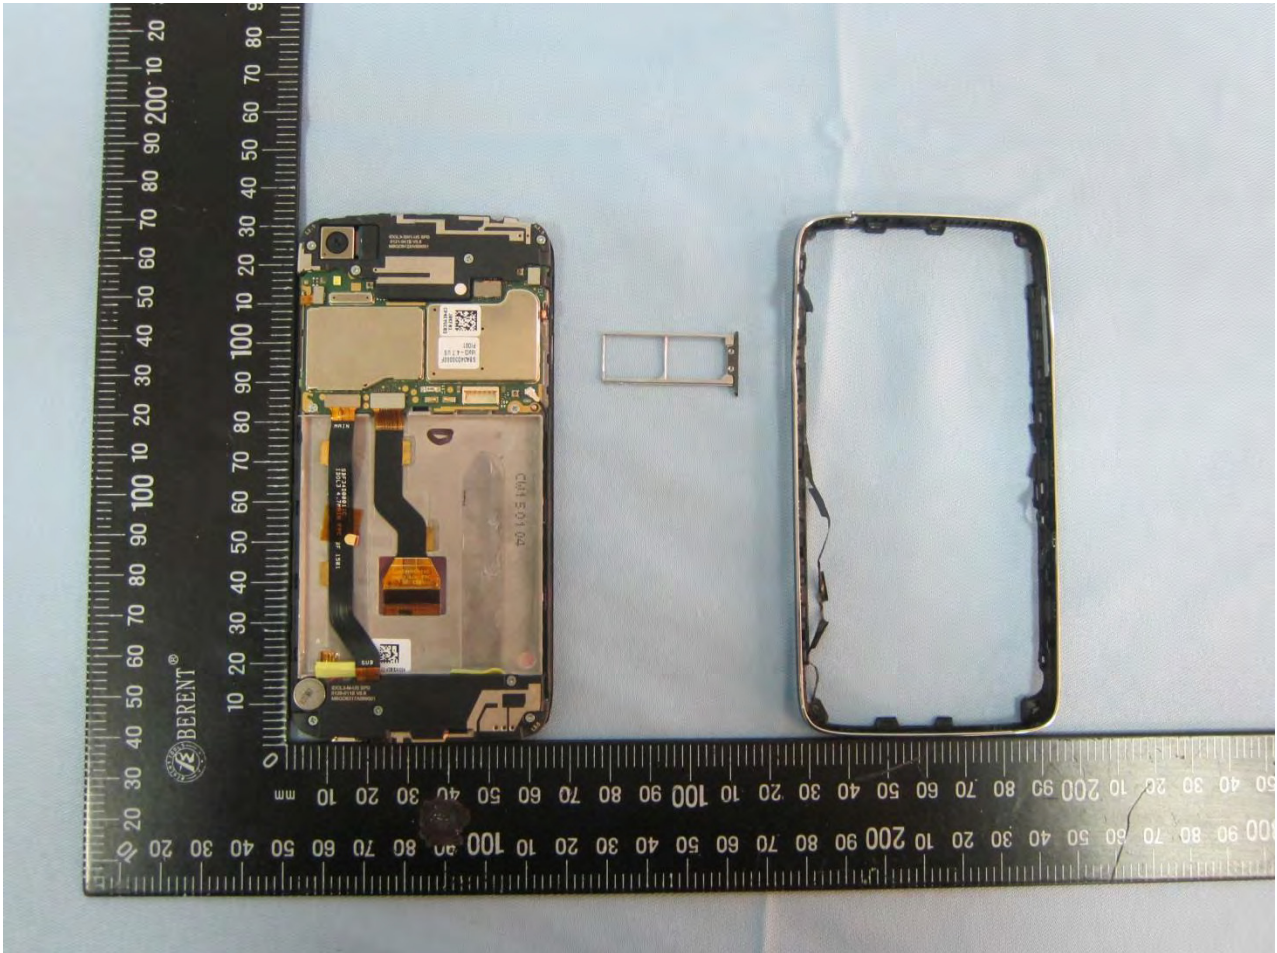

3. Internal Photograph of EUT

Brand Name: Alcatel / Model Name: 6039J

Brand Name: Alcatel / Model Name: 6039J

Brand Name: Alcatel / Model Name: 6039J

Brand Name: Alcatel / Model Name: 6039J

Brand Name: Alcatel / Model Name: 6039J

Brand Name: Alcatel / Model Name: 6039J

Brand Name: Alcatel / Model Name: 6039J

Brand Name: Alcatel / Model Name: 6039J

Brand Name: Alcatel / Model Name: 6039J

Brand Name: Alcatel / Model Name: 6039J

Brand Name: Alcatel / Model Name: 6039J