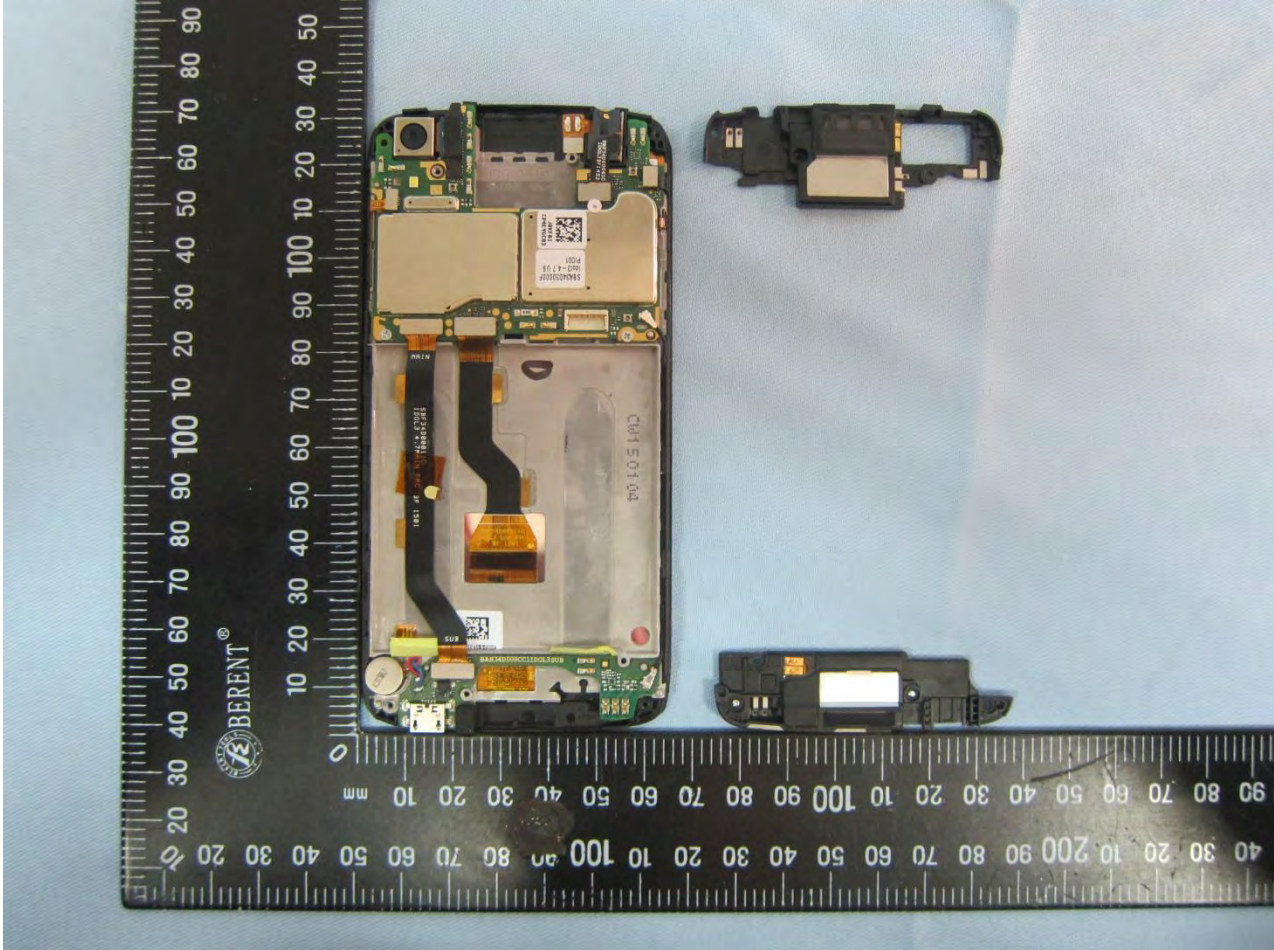

3. Internal Photograph of EUT

Brand Name: Alcatel / Model Name: 6039J

Brand Name: Alcatel / Model Name: 6039J

Brand Name: Alcatel / Model Name: 6039J

Brand Name: Alcatel / Model Name: 6039J

Brand Name: Alcatel / Model Name: 6039J

Brand Name: Alcatel / Model Name: 6039J

Brand Name: Alcatel / Model Name: 6039J

Brand Name: Alcatel / Model Name: 6039J

Brand Name: Alcatel / Model Name: 6039J

Brand Name: Alcatel / Model Name: 6039J

Brand Name: Alcatel / Model Name: 6039J