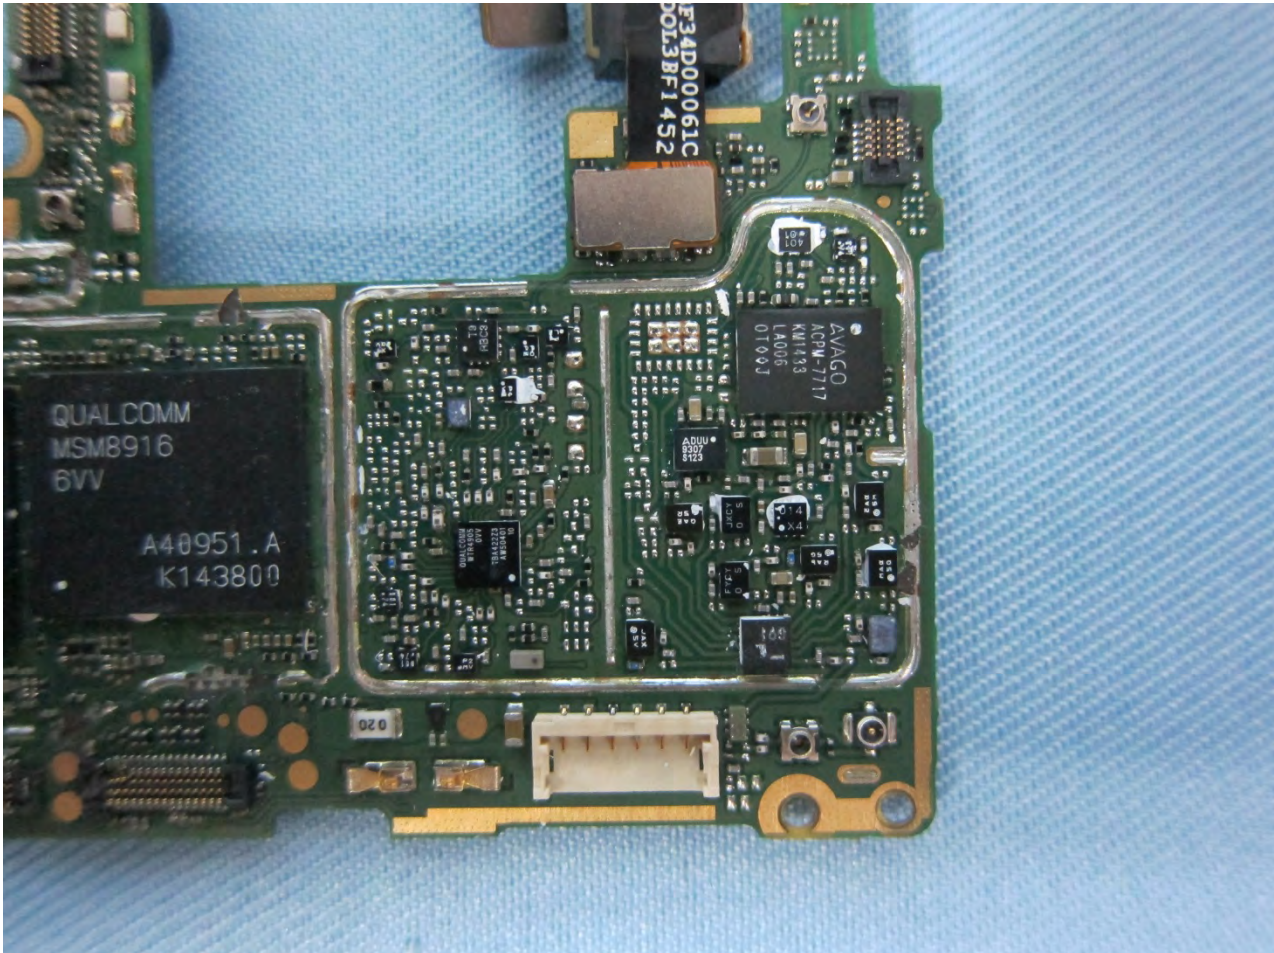

Brand Name: Alcatel / Model Name: 6039A

Brand Name: Alcatel / Model Name: 6039A

Brand Name: Alcatel / Model Name: 6039A

Brand Name: Alcatel / Model Name: 6039A

Brand Name: Alcatel / Model Name: 6039A

Brand Name: Alcatel / Model Name: 6039A

Brand Name: Alcatel / Model Name: 6039A

Brand Name: Alcatel / Model Name: 6039A

Brand Name: Alcatel / Model Name: 6039A

Brand Name: Alcatel / Model Name: 6039A

Bluetooth & WLAN Antenna <Tx/Rx>

Brand Name: Alcatel / Model Name: 6039A