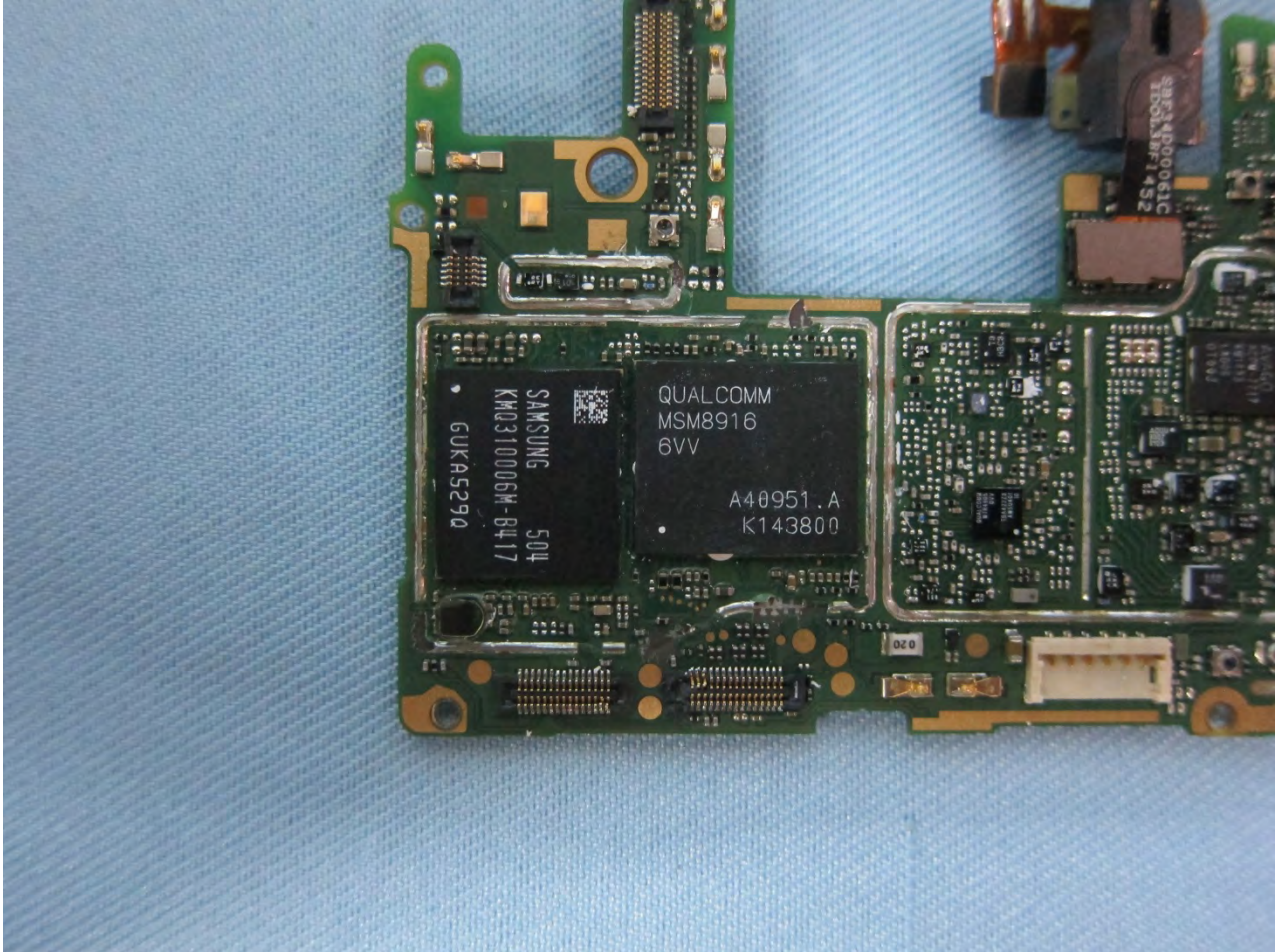

Brand Name: Alcatel / Model Name: 6039A

Brand Name: Alcatel / Model Name: 6039A

Brand Name: Alcatel / Model Name: 6039A

Brand Name: Alcatel / Model Name: 6039A

Brand Name: Alcatel / Model Name: 6039A

Brand Name: Alcatel / Model Name: 6039A

Brand Name: Alcatel / Model Name: 6039A

Brand Name: Alcatel / Model Name: 6039A

Brand Name: Alcatel / Model Name: 6039A

Brand Name: Alcatel / Model Name: 6039A

Bluetooth & WLAN Antenna <Tx/Rx>

Brand Name: Alcatel / Model Name: 6039A