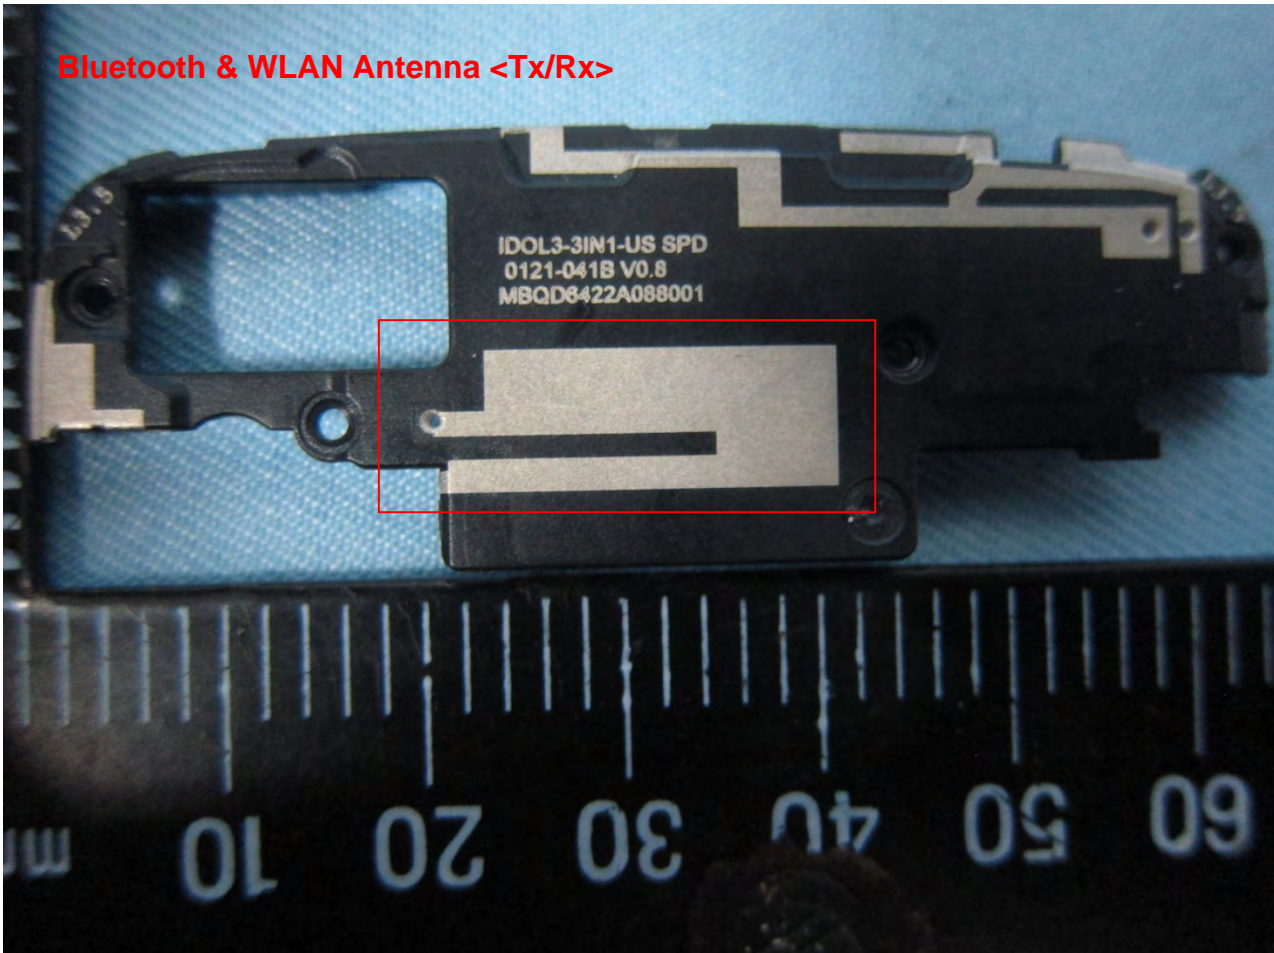

Brand Name: Alcatel / Model Name: 6039A

Brand Name: Alcatel / Model Name: 6039A

Brand Name: Alcatel / Model Name: 6039A

Brand Name: Alcatel / Model Name: 6039A

Bluetooth & WLAN Antenna <Tx/Rx>

Brand Name: Alcatel / Model Name: 6039A