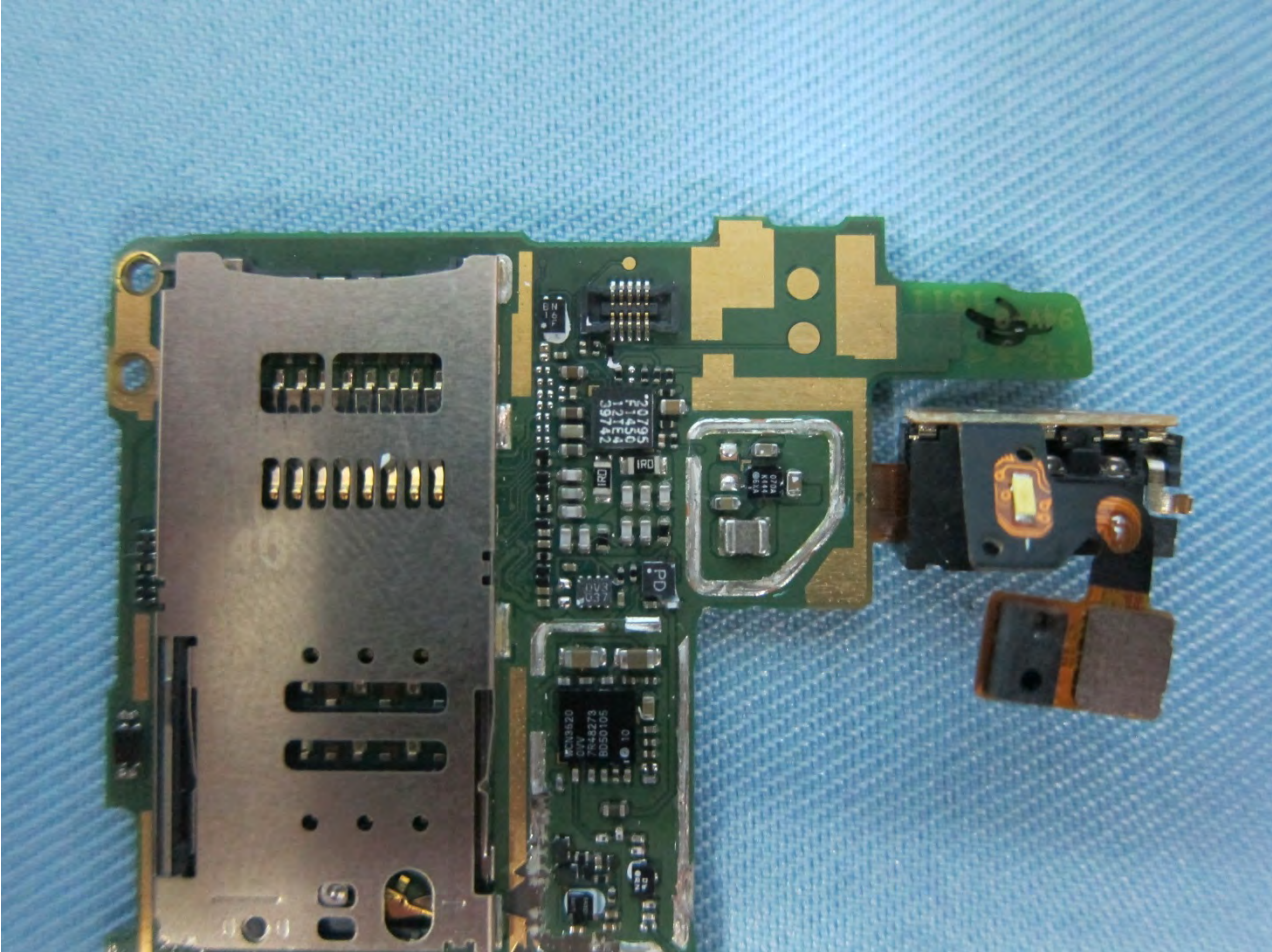

Brand Name: Alcatel / Model Name: 6039A

Brand Name: Alcatel / Model Name: 6039A

Brand Name: Alcatel / Model Name: 6039A

Brand Name: Alcatel / Model Name: 6039A

Brand Name: Alcatel / Model Name: 6039A

Brand Name: Alcatel / Model Name: 6039A

Brand Name: Alcatel / Model Name: 6039A

Brand Name: Alcatel / Model Name: 6039A

Brand Name: Alcatel / Model Name: 6039A

Brand Name: Alcatel / Model Name: 6039A

Bluetooth & WLAN Antenna <Tx/Rx>

Brand Name: Alcatel / Model Name: 6039A