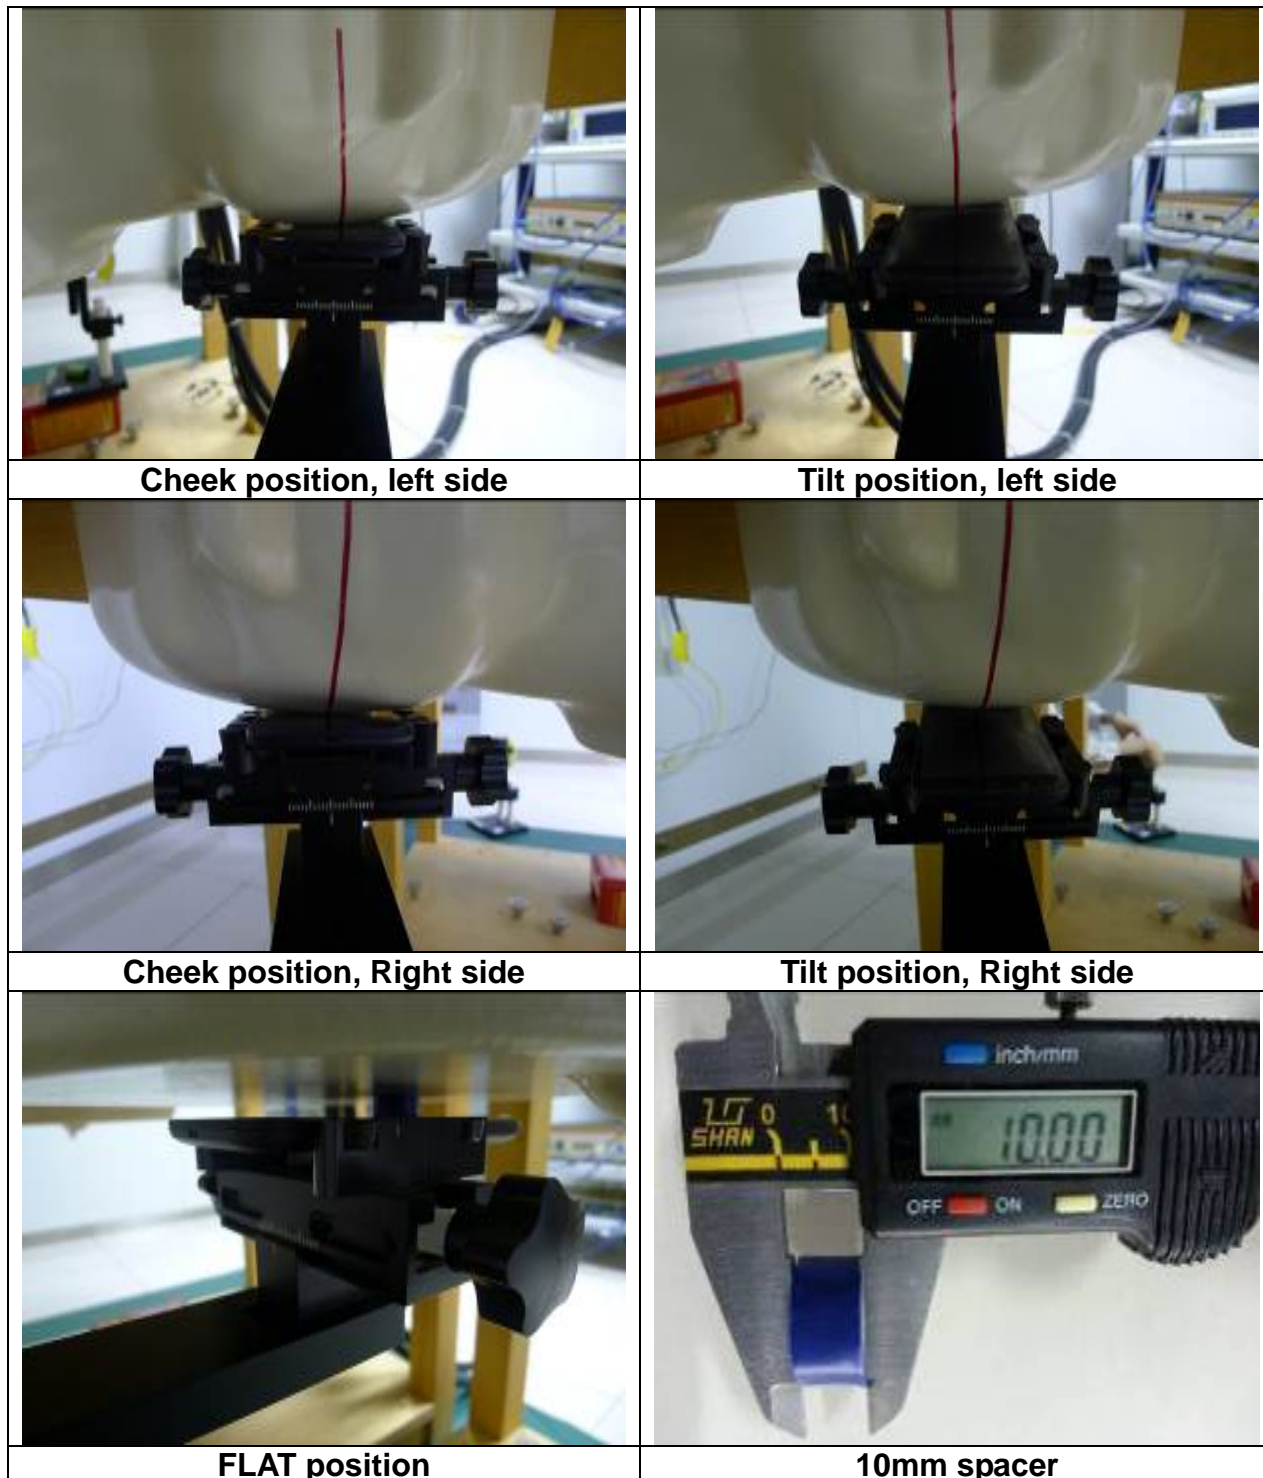

Appendix1 Test Setup