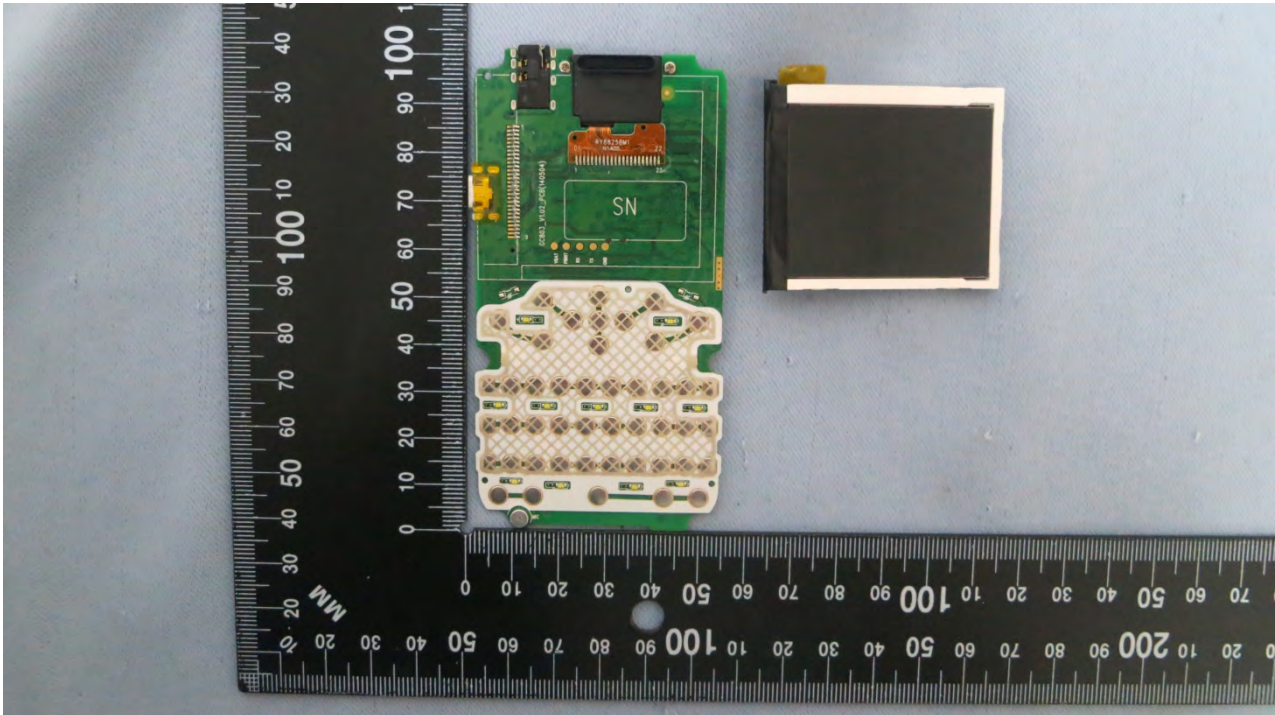

Model Name: 3022D, 3022G