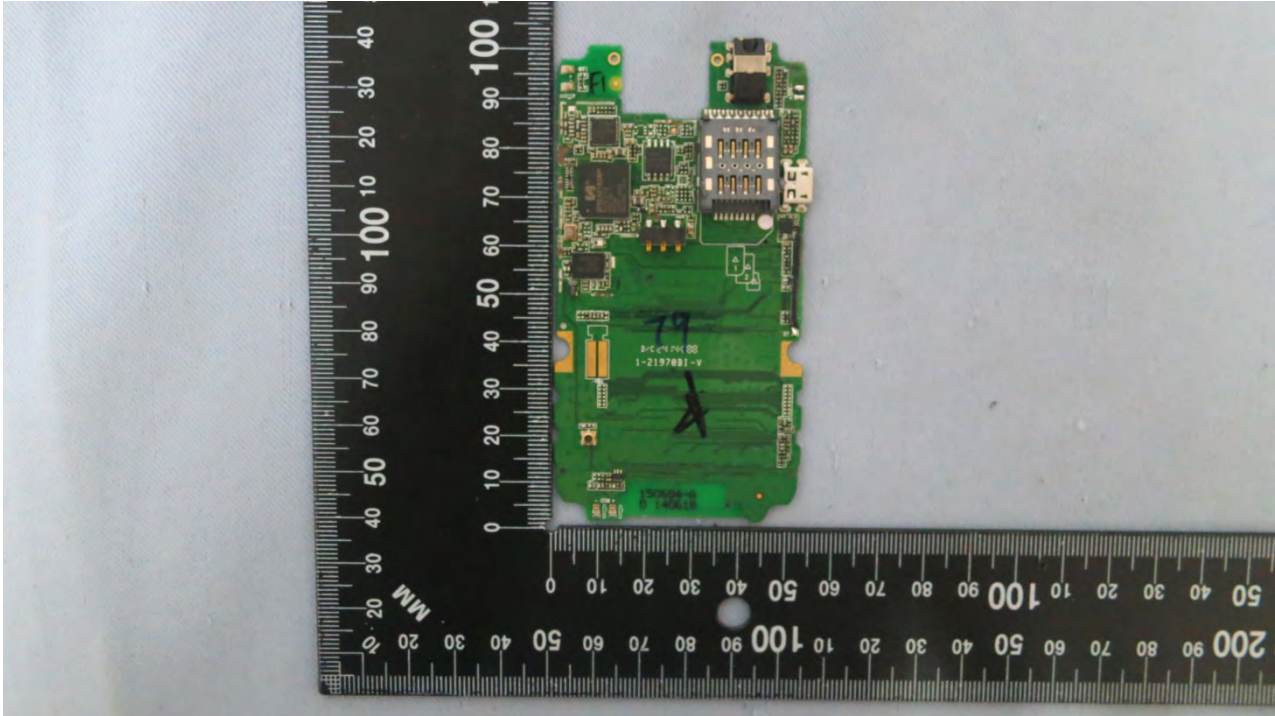

Model Name: 3022D, 3022G