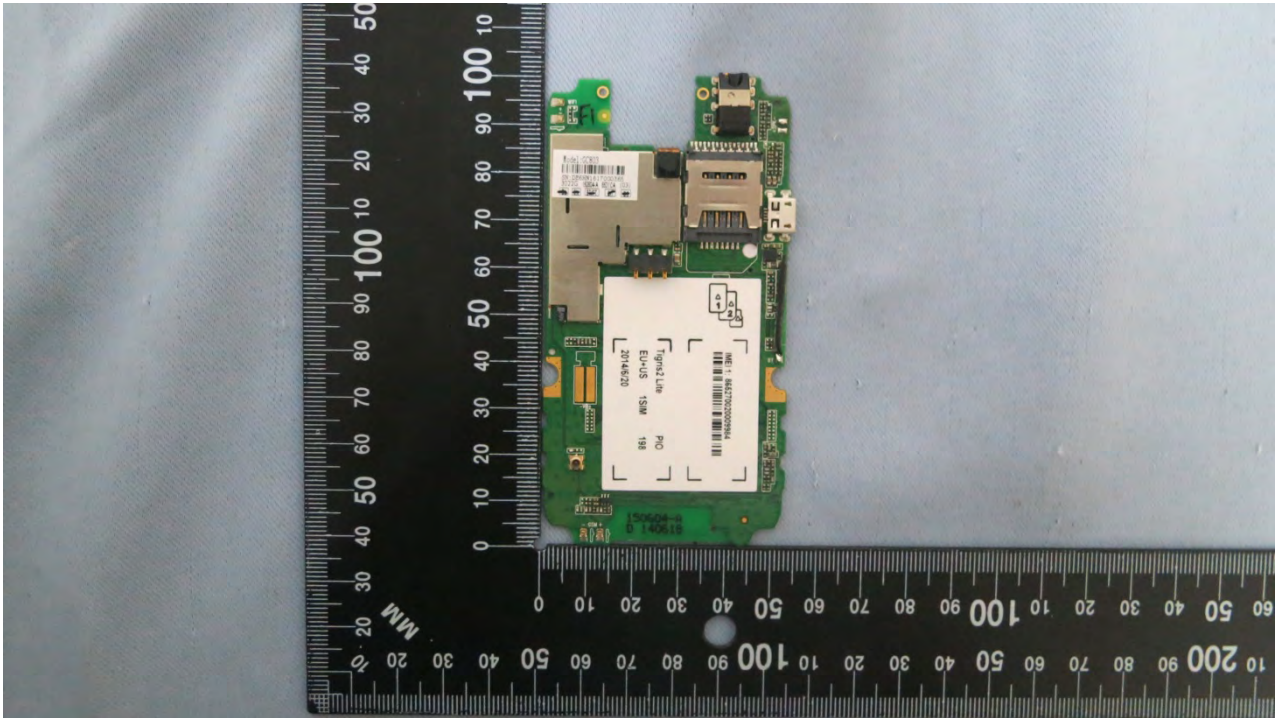

Model Name: 3022D, 3022G