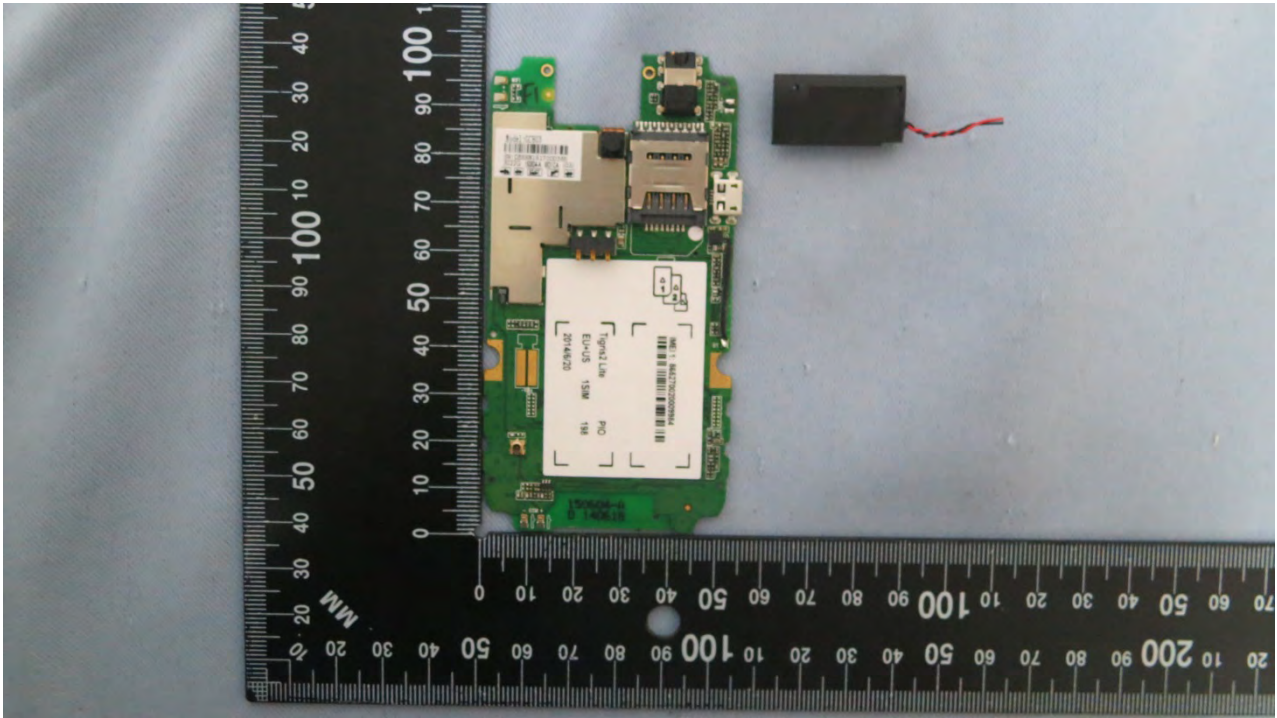

Model Name: 3022D, 3022G