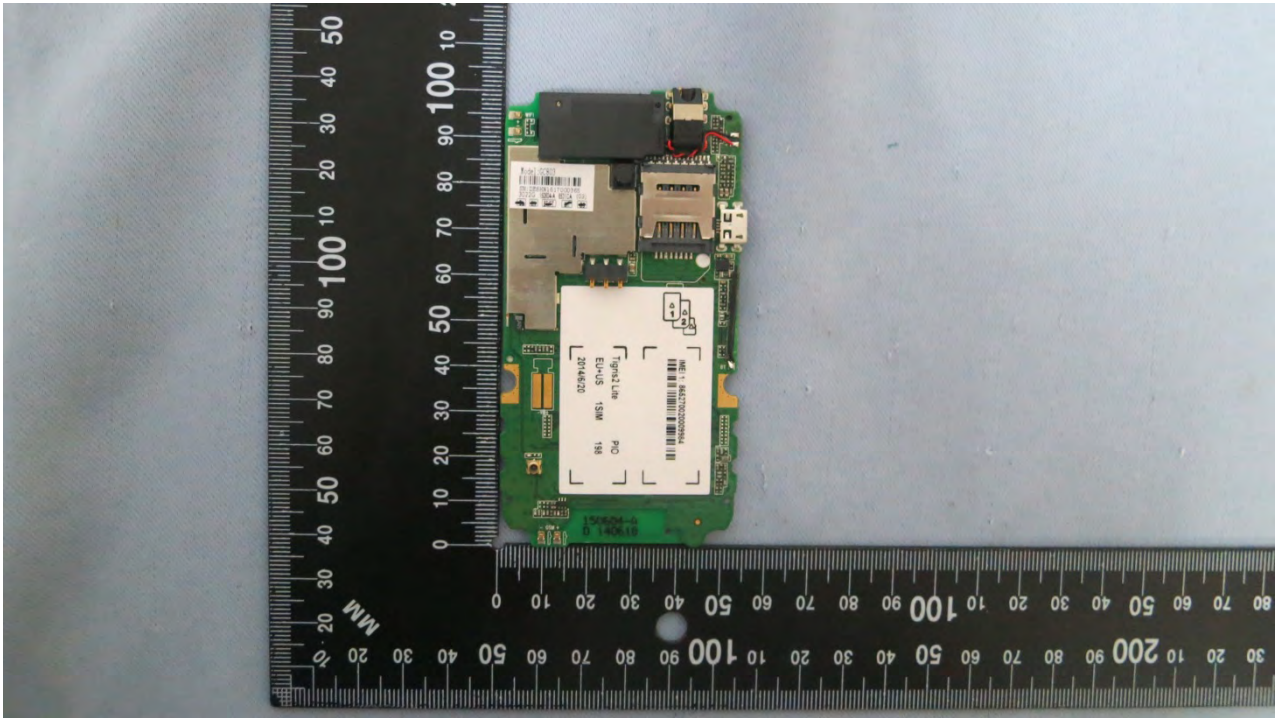

Model Name: 3022D, 3022G