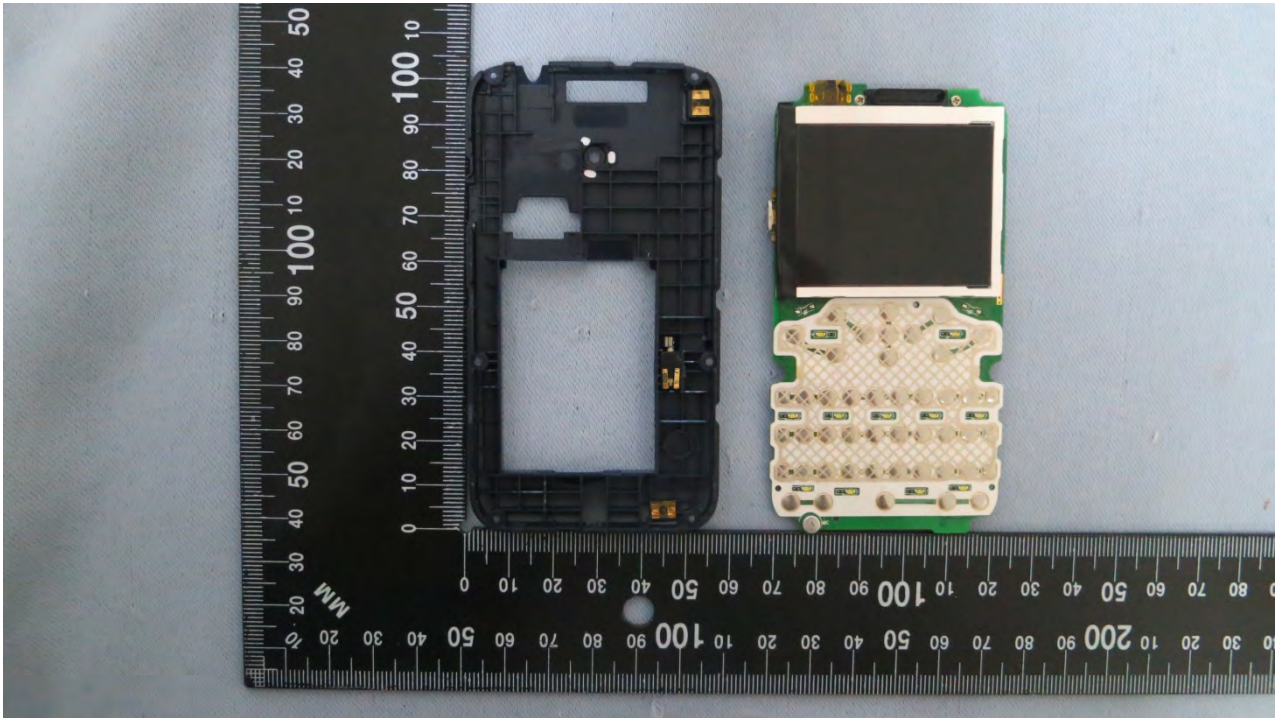

Model Name: 3022D, 3022G