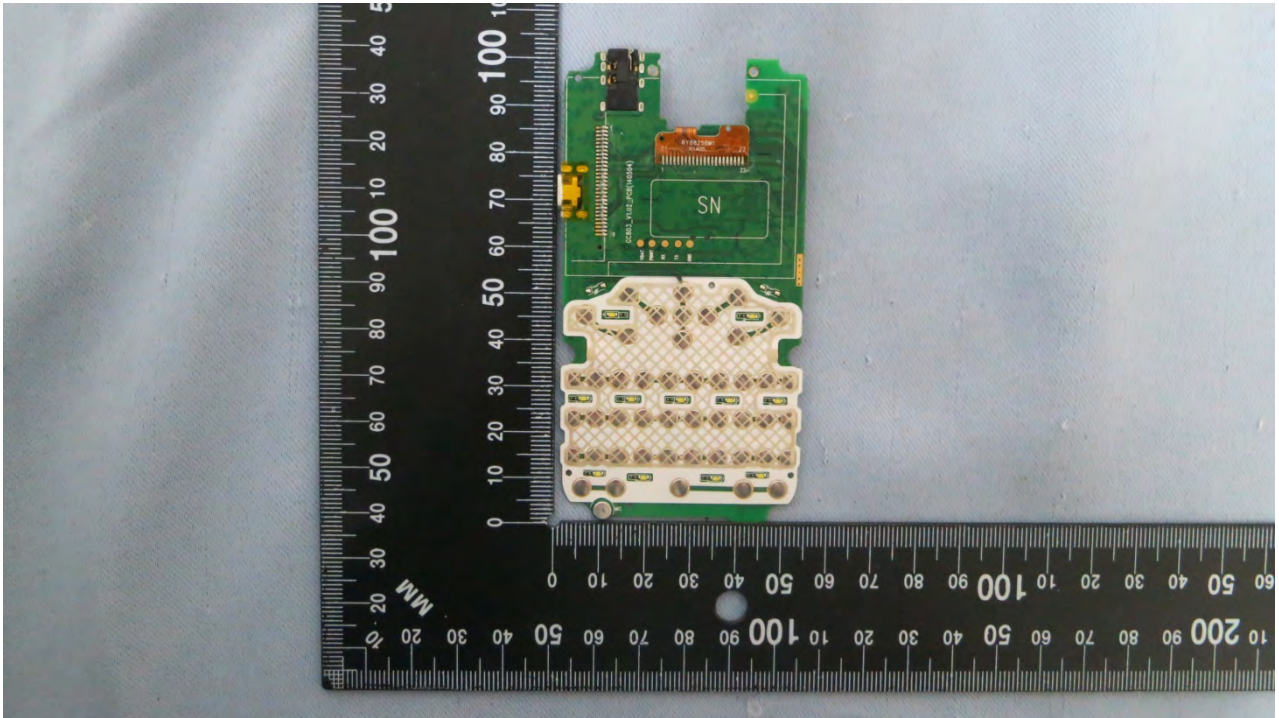

Model Name: 3022D, 3022G