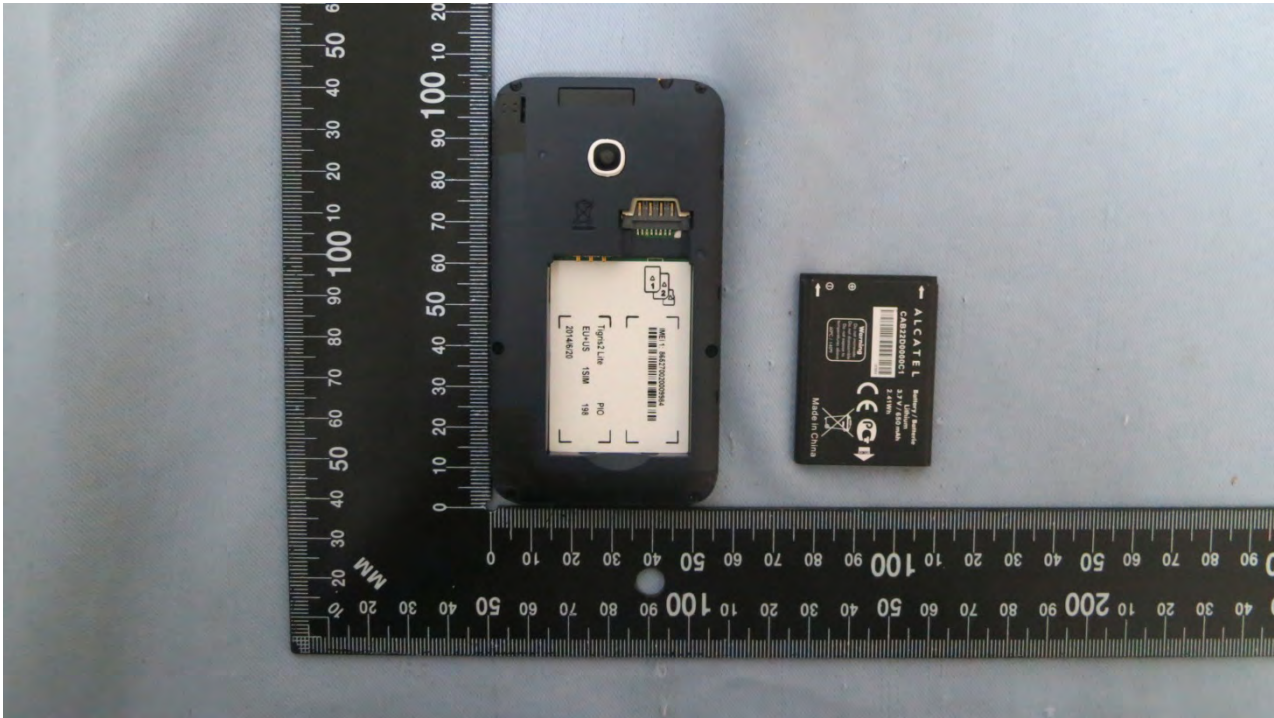

Model Name: 3022D, 3022G