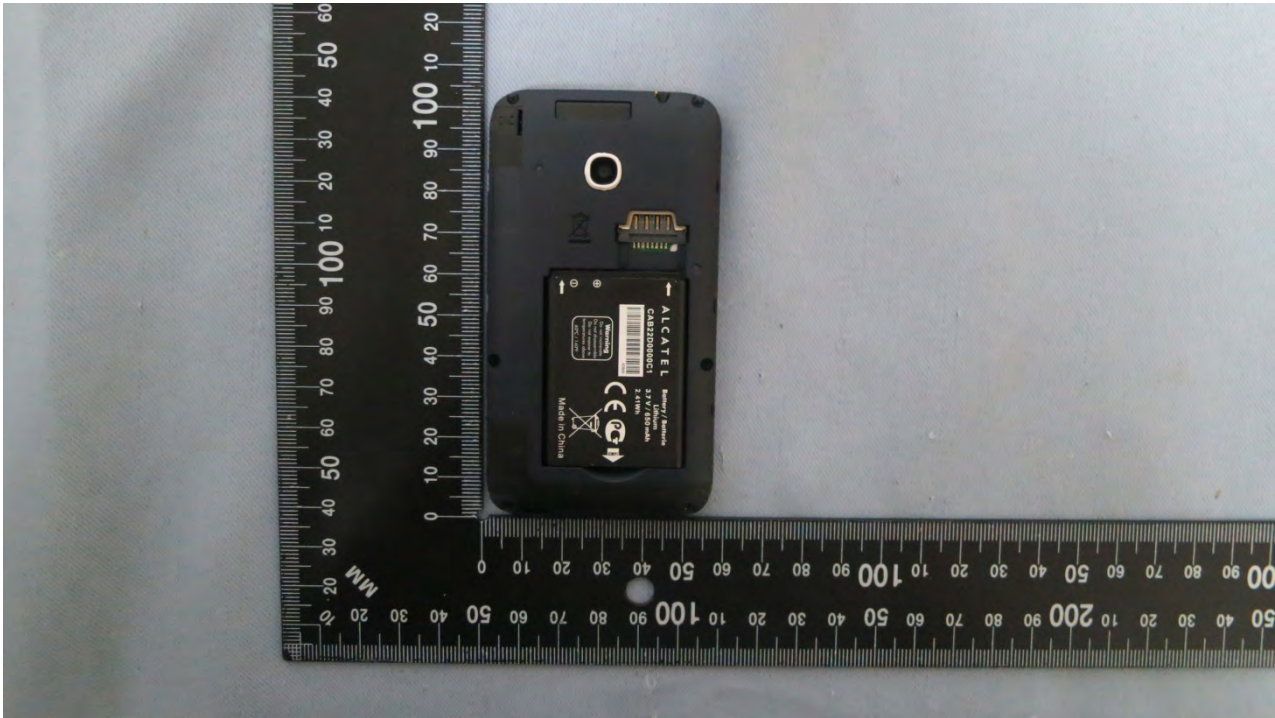

Model Name: 3022D, 3022G