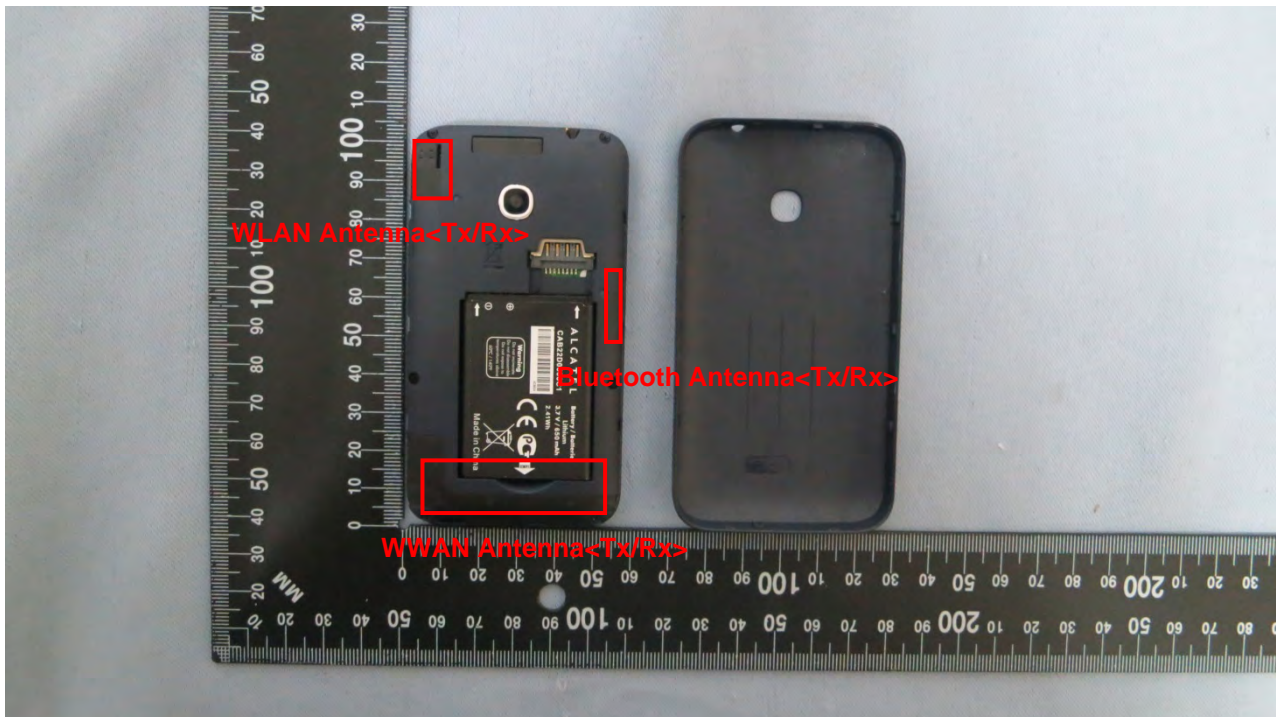

3. Internal Photograph of EUT

Model Name: 3022D, 3022G

Single SIM slot