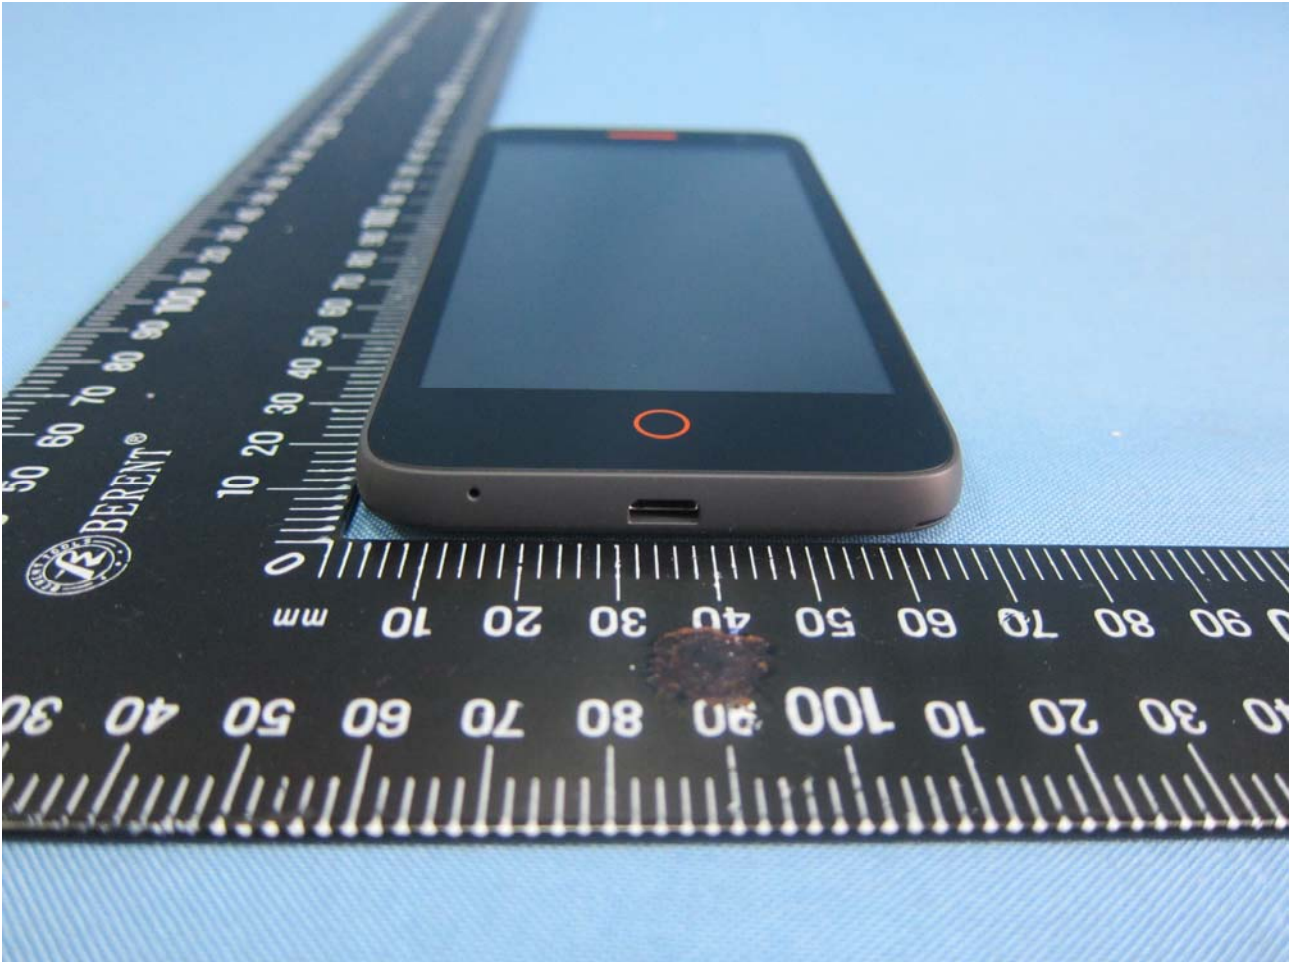

Brand Name: ALCATEL; Model Name: Flame