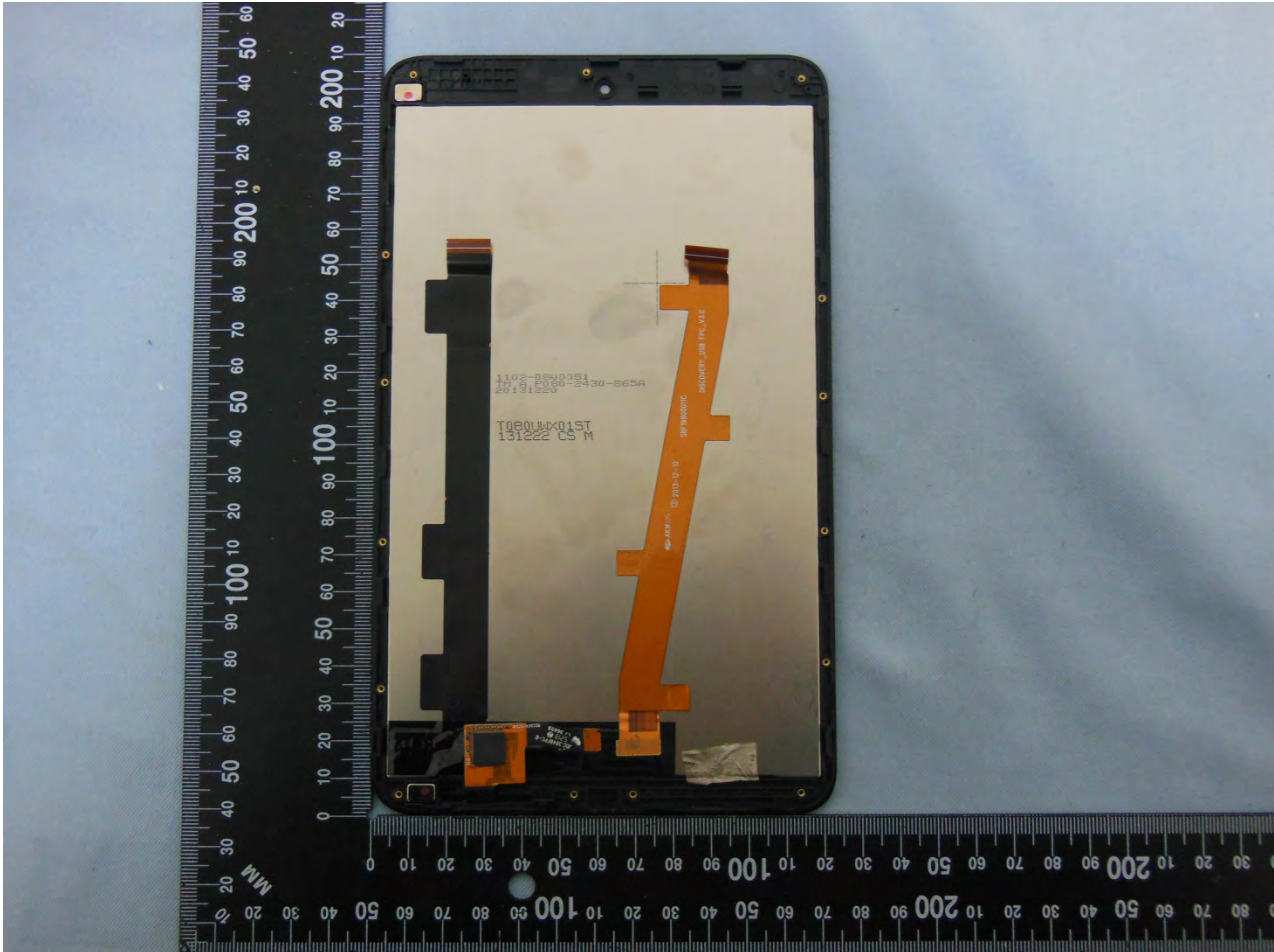

3. Internal Photograph of EUT

Brand Name: ALCATEL / Model Name: ONE TOUCH P321 /
Marketing Name : ALCATEL ONE TOUCH POP8

Brand Name: ALCATEL / Model Name: ONE TOUCH P321 /
Marketing Name : ALCATEL ONE TOUCH POP8

Brand Name: ALCATEL / Model Name: ONE TOUCH P321 /
Marketing Name : ALCATEL ONE TOUCH POP8

Brand Name: ALCATEL / Model Name: ONE TOUCH P321 /
Marketing Name : ALCATEL ONE TOUCH POP8

Brand Name: ALCATEL / Model Name: ONE TOUCH P321 /
Marketing Name : ALCATEL ONE TOUCH POP8