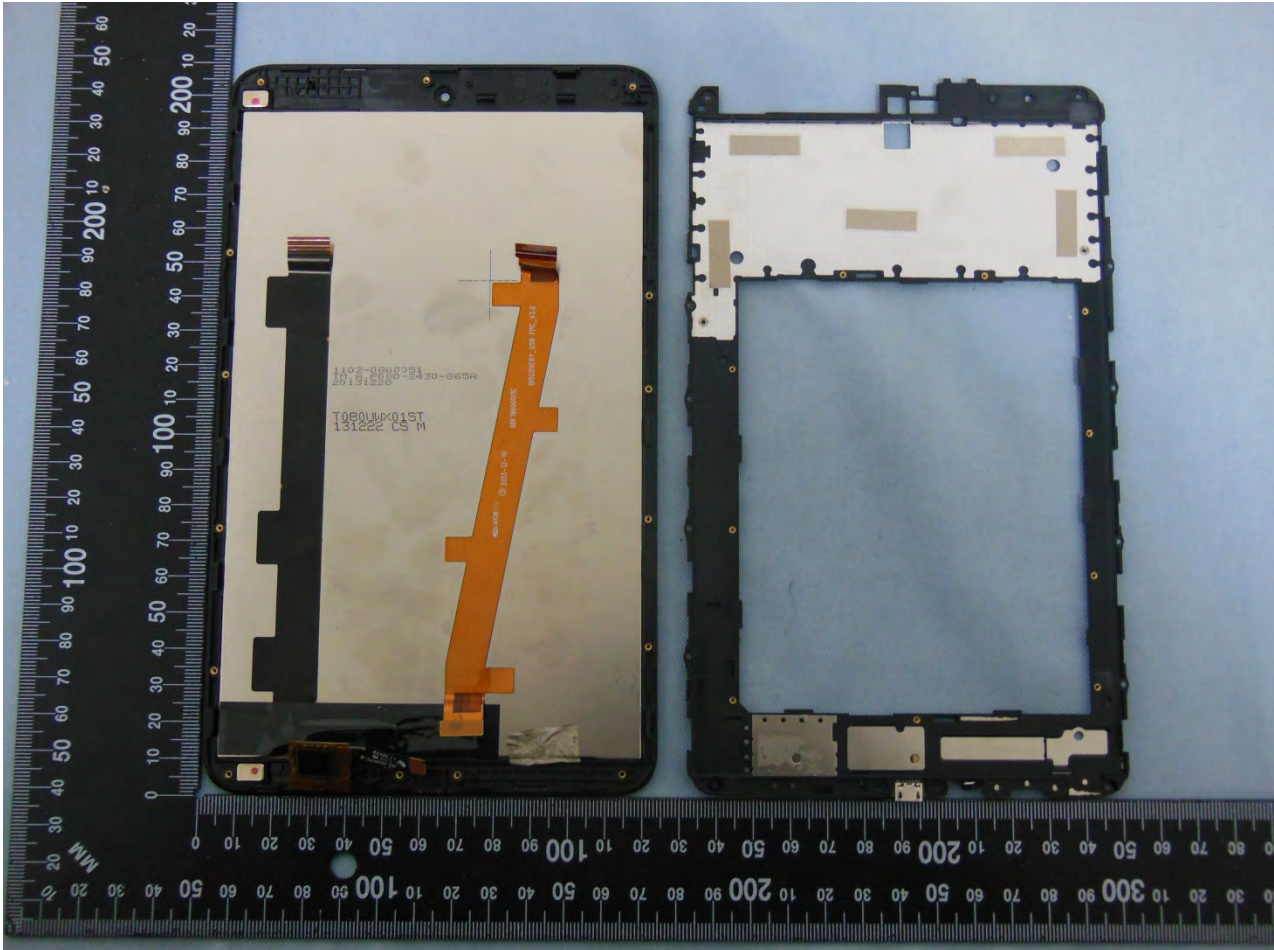

3. Internal Photograph of EUT

Brand Name: ALCATEL / Model Name: ONE TOUCH P321 /
Marketing Name : ALCATEL ONE TOUCH POP8

Brand Name: ALCATEL / Model Name: ONE TOUCH P321 /
Marketing Name : ALCATEL ONE TOUCH POP8

Brand Name: ALCATEL / Model Name: ONE TOUCH P321 /
Marketing Name : ALCATEL ONE TOUCH POP8

Brand Name: ALCATEL / Model Name: ONE TOUCH P321 /
Marketing Name : ALCATEL ONE TOUCH POP8

Brand Name: ALCATEL / Model Name: ONE TOUCH P321 /
Marketing Name : ALCATEL ONE TOUCH POP8