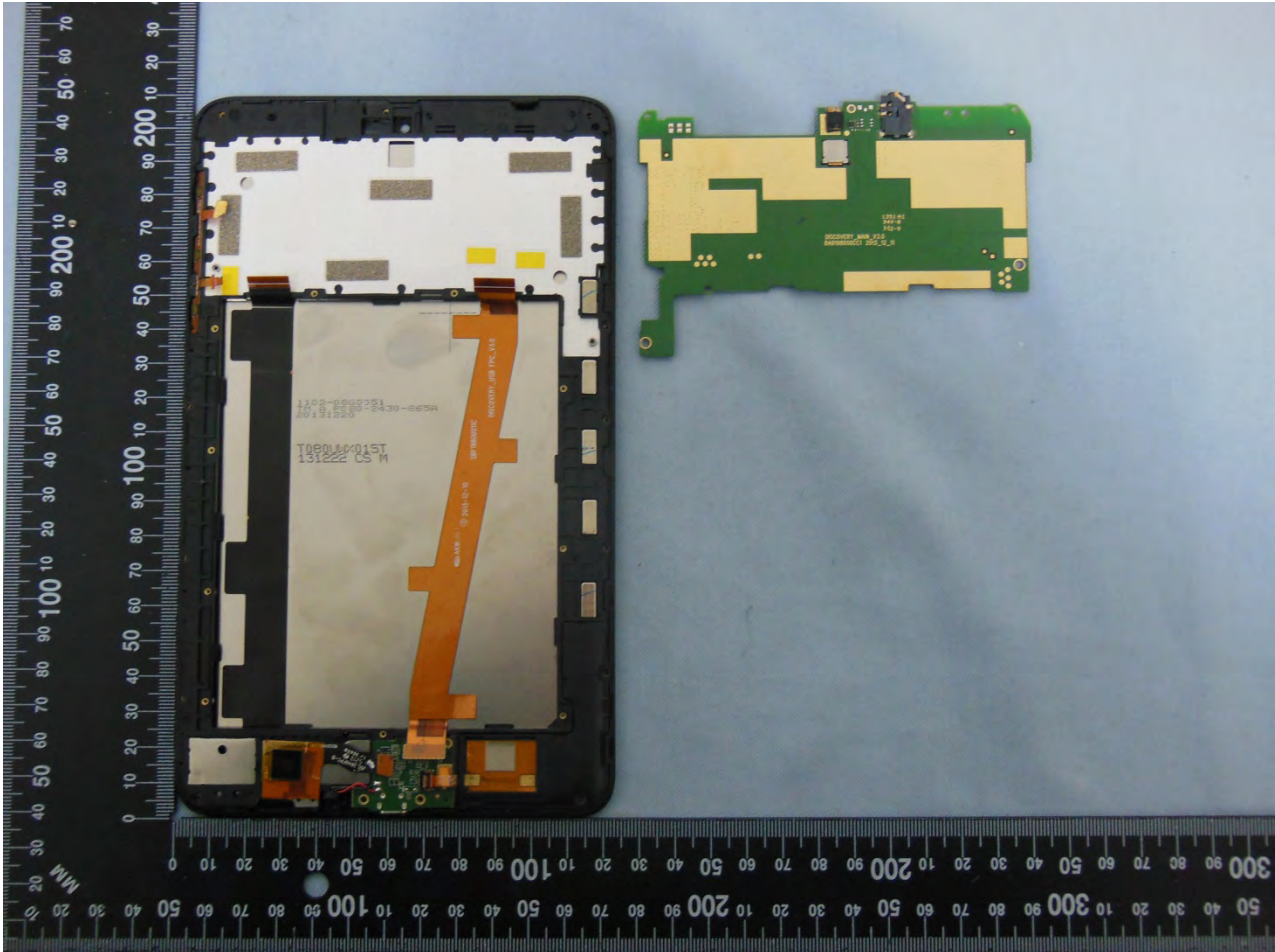

3. Internal Photograph of EUT

Brand Name: ALCATEL / Model Name: ONE TOUCH P321 /
Marketing Name : ALCATEL ONE TOUCH POP8

Brand Name: ALCATEL / Model Name: ONE TOUCH P321 /
Marketing Name : ALCATEL ONE TOUCH POP8

Brand Name: ALCATEL / Model Name: ONE TOUCH P321 /
Marketing Name : ALCATEL ONE TOUCH POP8

Brand Name: ALCATEL / Model Name: ONE TOUCH P321 /
Marketing Name : ALCATEL ONE TOUCH POP8

Brand Name: ALCATEL / Model Name: ONE TOUCH P321 /
Marketing Name : ALCATEL ONE TOUCH POP8