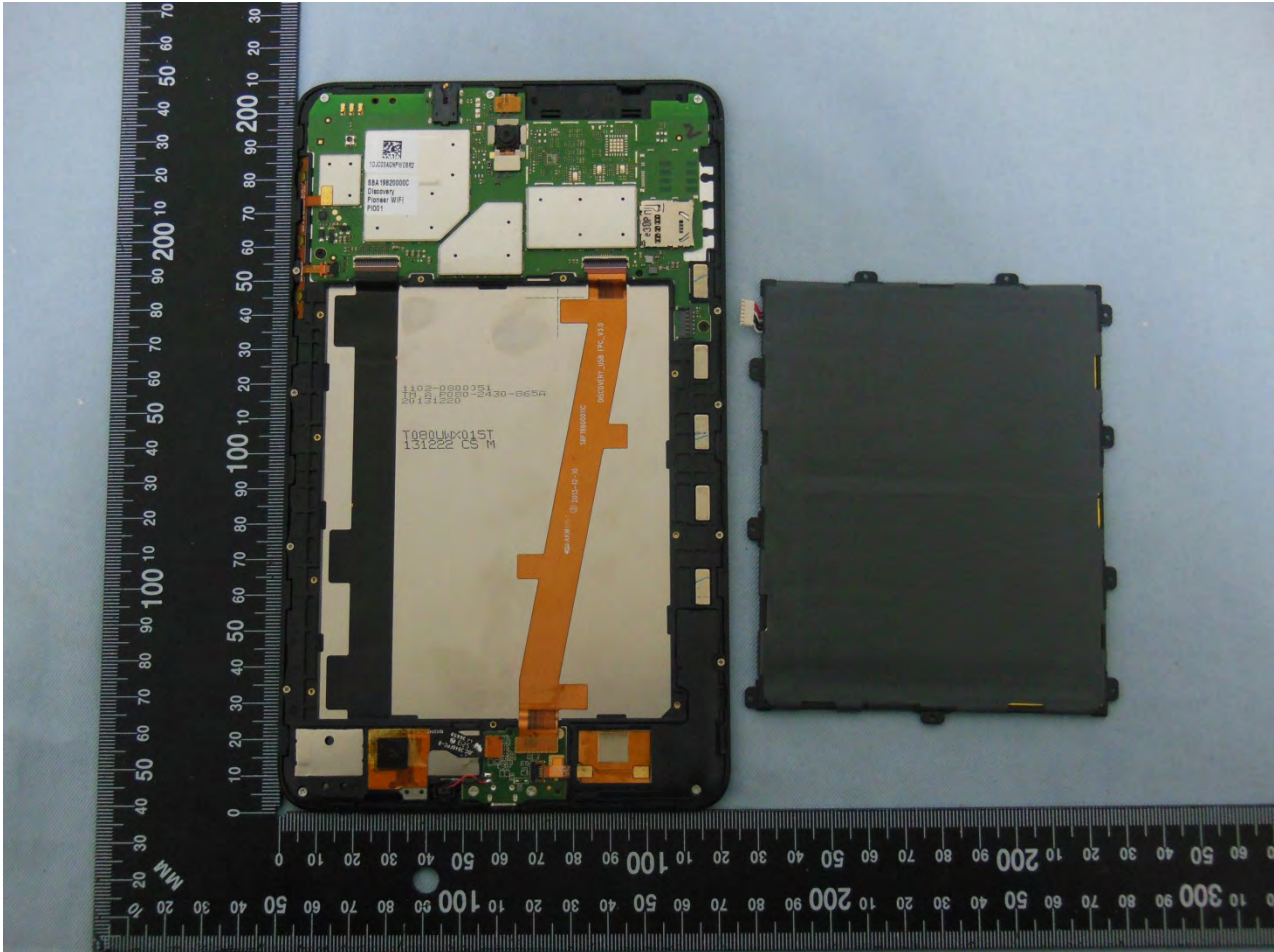

3. Internal Photograph of EUT

Brand Name: ALCATEL / Model Name: ONE TOUCH P321 /
Marketing Name : ALCATEL ONE TOUCH POP8

Brand Name: ALCATEL / Model Name: ONE TOUCH P321 /
Marketing Name : ALCATEL ONE TOUCH POP8

Brand Name: ALCATEL / Model Name: ONE TOUCH P321 /
Marketing Name : ALCATEL ONE TOUCH POP8

Brand Name: ALCATEL / Model Name: ONE TOUCH P321 /
Marketing Name : ALCATEL ONE TOUCH POP8

Brand Name: ALCATEL / Model Name: ONE TOUCH P321 /
Marketing Name : ALCATEL ONE TOUCH POP8