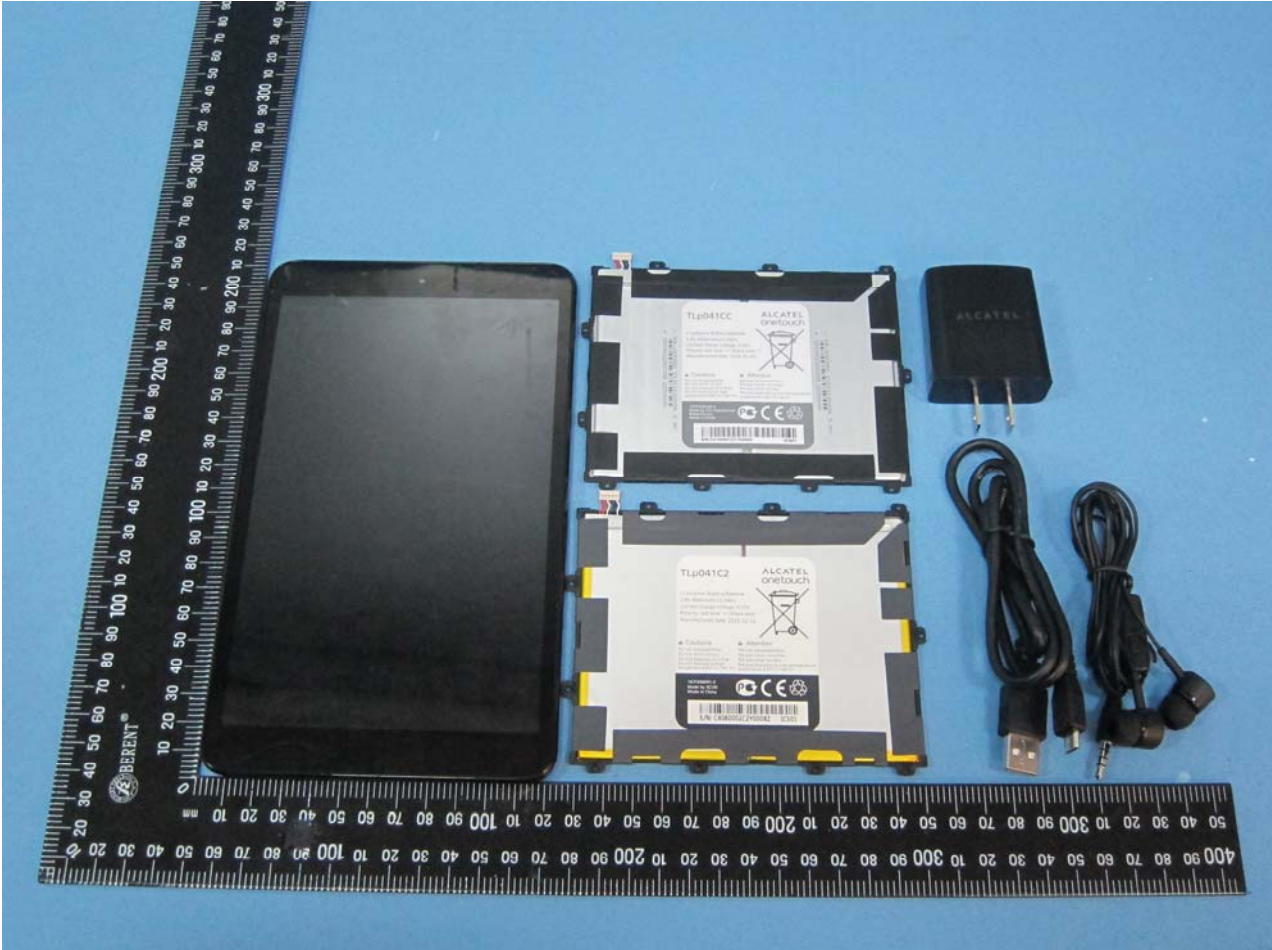

Brand Name: ALCATEL; Model Name: ONE TOUCH P320A
Marketing Name: ALCATEL ONE TOUCH POP8