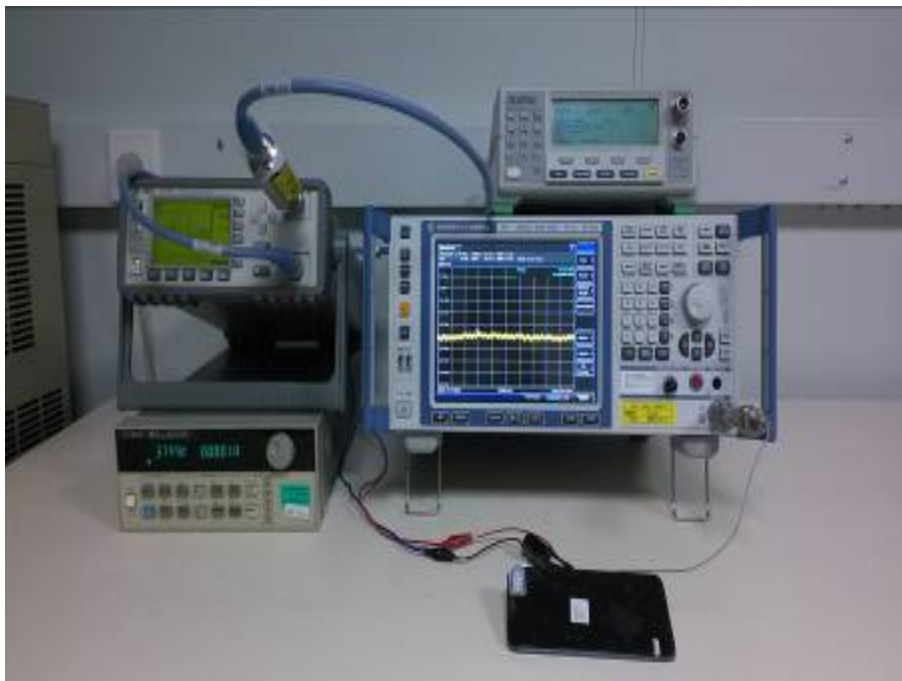

Appendix1 TEST SETUP

Report No.: SRTC2014-H024-E0030

Product Name: GSM/GPRS/EDGE/UMTS

Digital Mobile Phone with Bluetooth and WiFi

Product Model: 6037I

Applicant: TCT Mobile Limited

Manufacturer: TCT Mobile Limited

Specification: FCC Part 15, Subpart C (October 9, 2012 edition)

FCC ID: RAD458

The State Radio_monitoring_center Testing Center (SRTC)

No.80 Beilishi Road Xicheng District Beijing, China

Tel: 86-10-68009202 Fax: 86-10-68009205

Appendix1 Test Setup

Spurious RF Conducted Emissions Test setup

Spurious Radiated Emissions Test setup

AC Power Line Conducted Emission Test setup