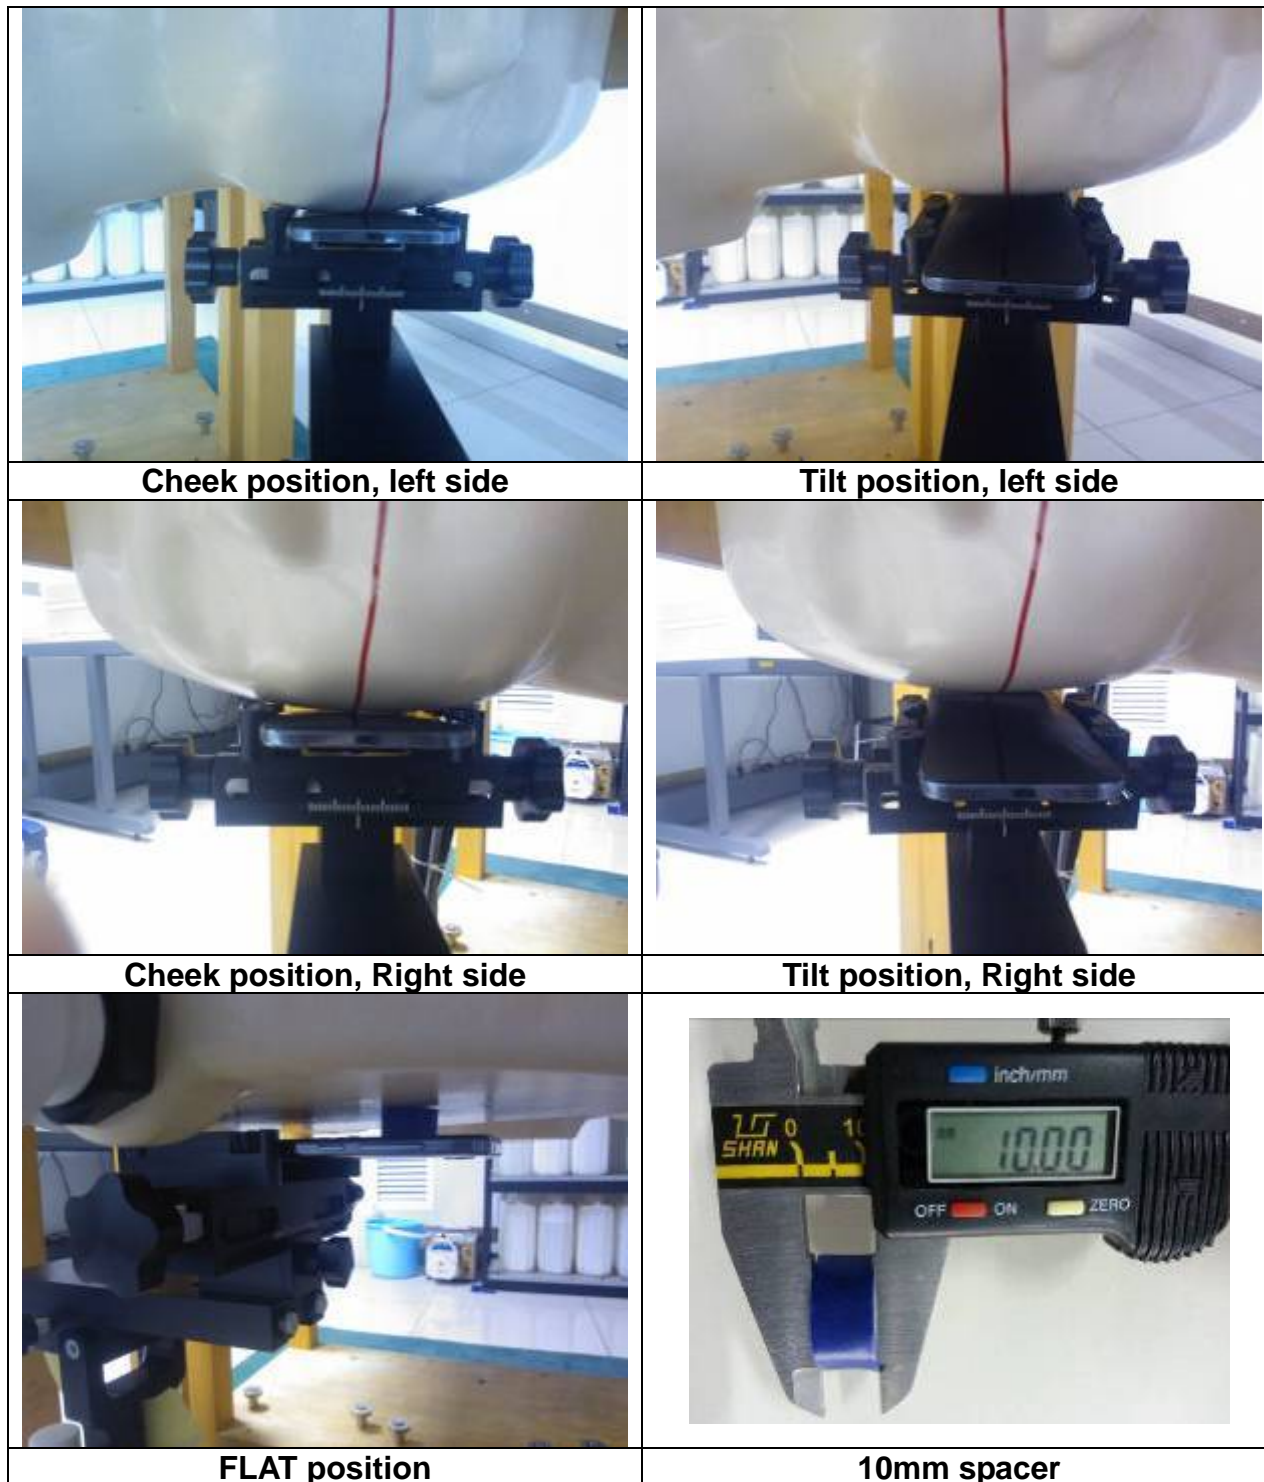

Appendix1 Test Setup