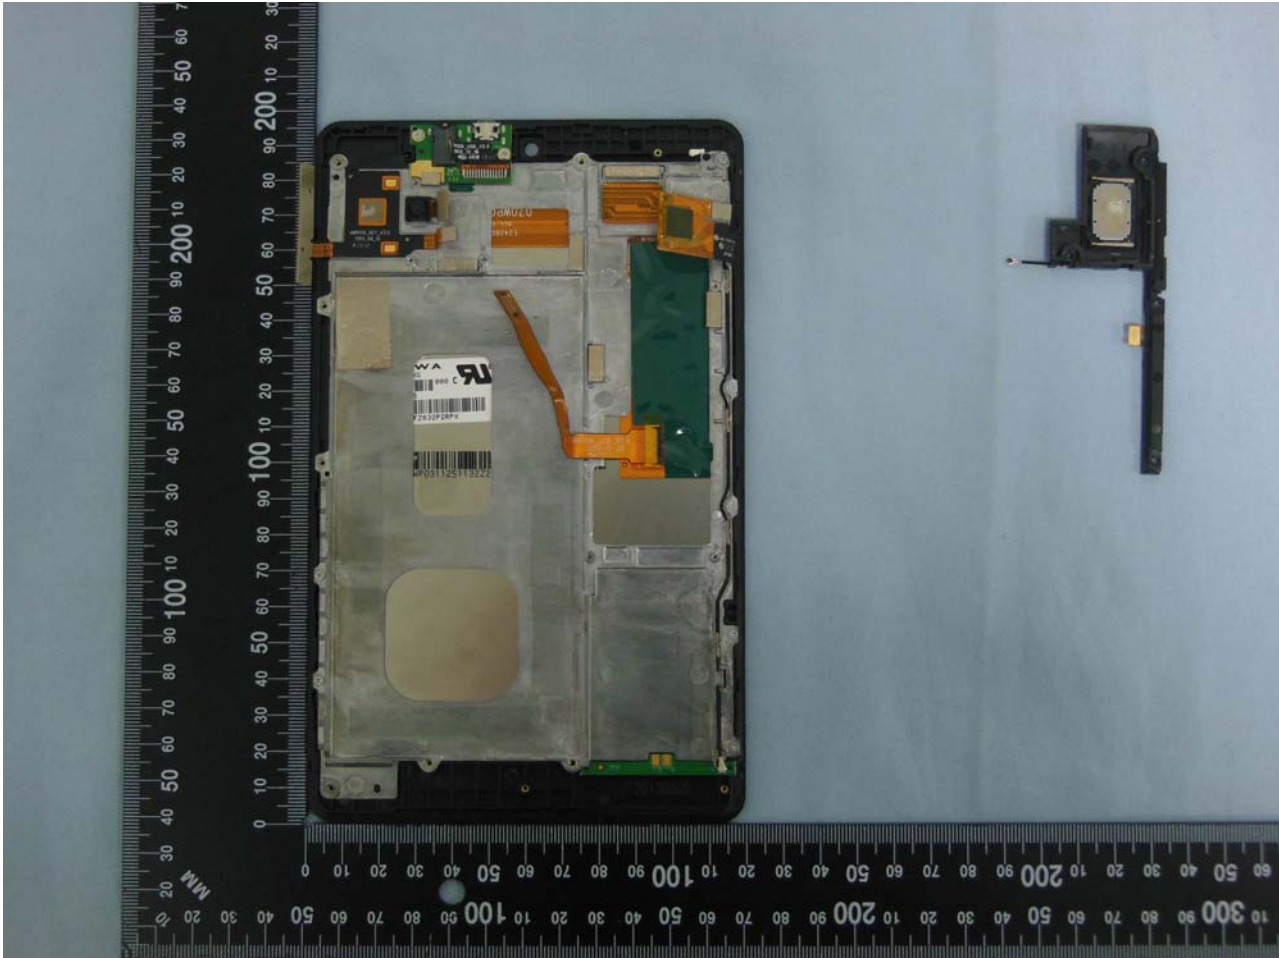

Brand Name: ALCATEL/one touch;
Model Name: ONE TOUCH EVO 7HD/ONE TOUCH E710 (Module: one touch M8000)