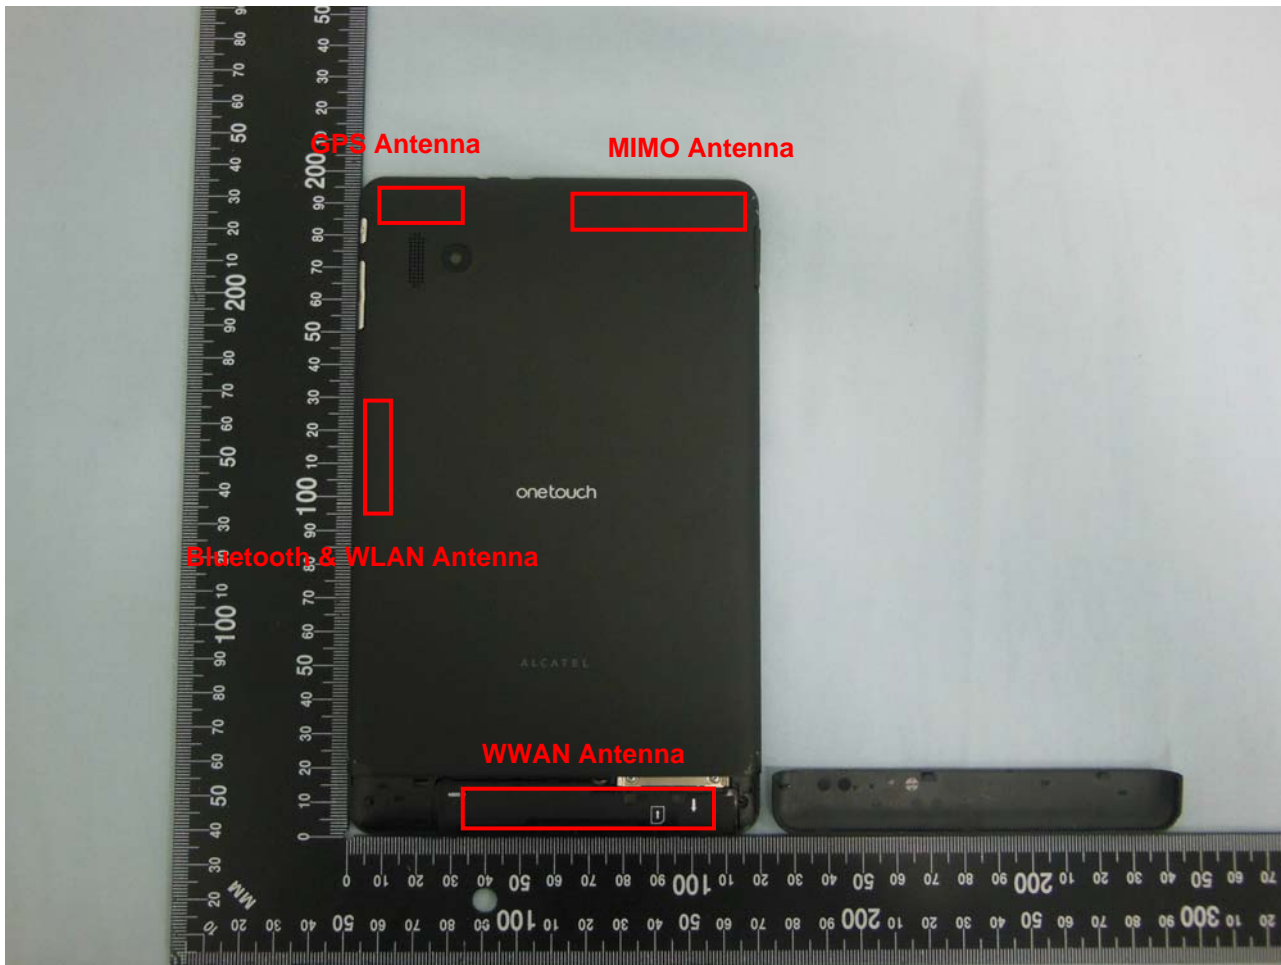

3. Internal Photograph of EUT

Brand Name: ALCATEL/one touch;  
Model Name: ONE TOUCH EVO 7HD/ONE TOUCH E710 (Module: one touch M8000)

**Brand Name: ALCATEL/one touch;**  
**Model Name: ONE TOUCH EVO 7HD/ONE TOUCH E710 (Module: one touch M8000)**