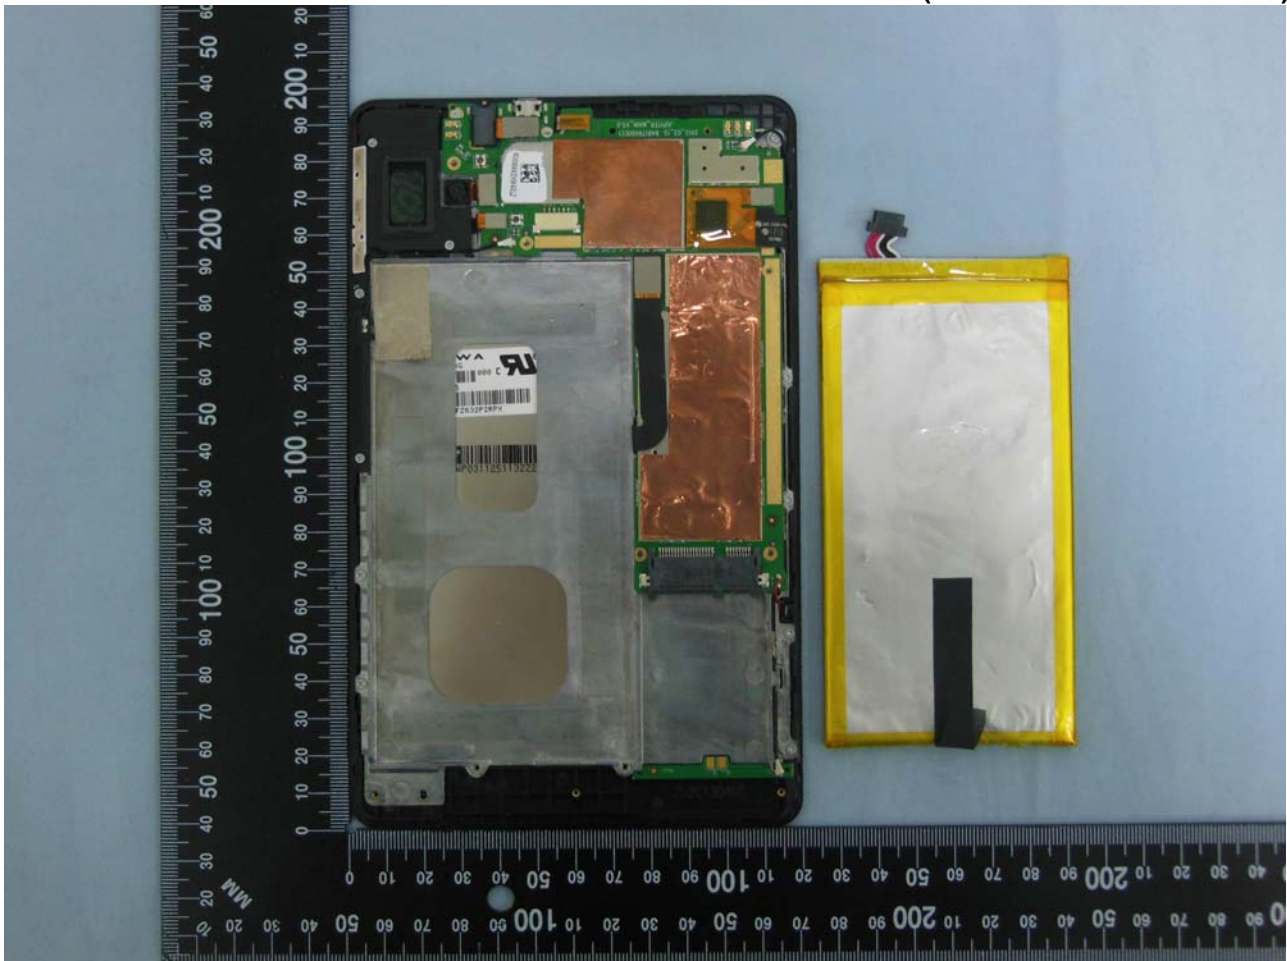

Brand Name: ALCATEL/one touch;
Model Name: ONE TOUCH EVO 7HD/ONE TOUCH E710 (Module: one touch M8000)