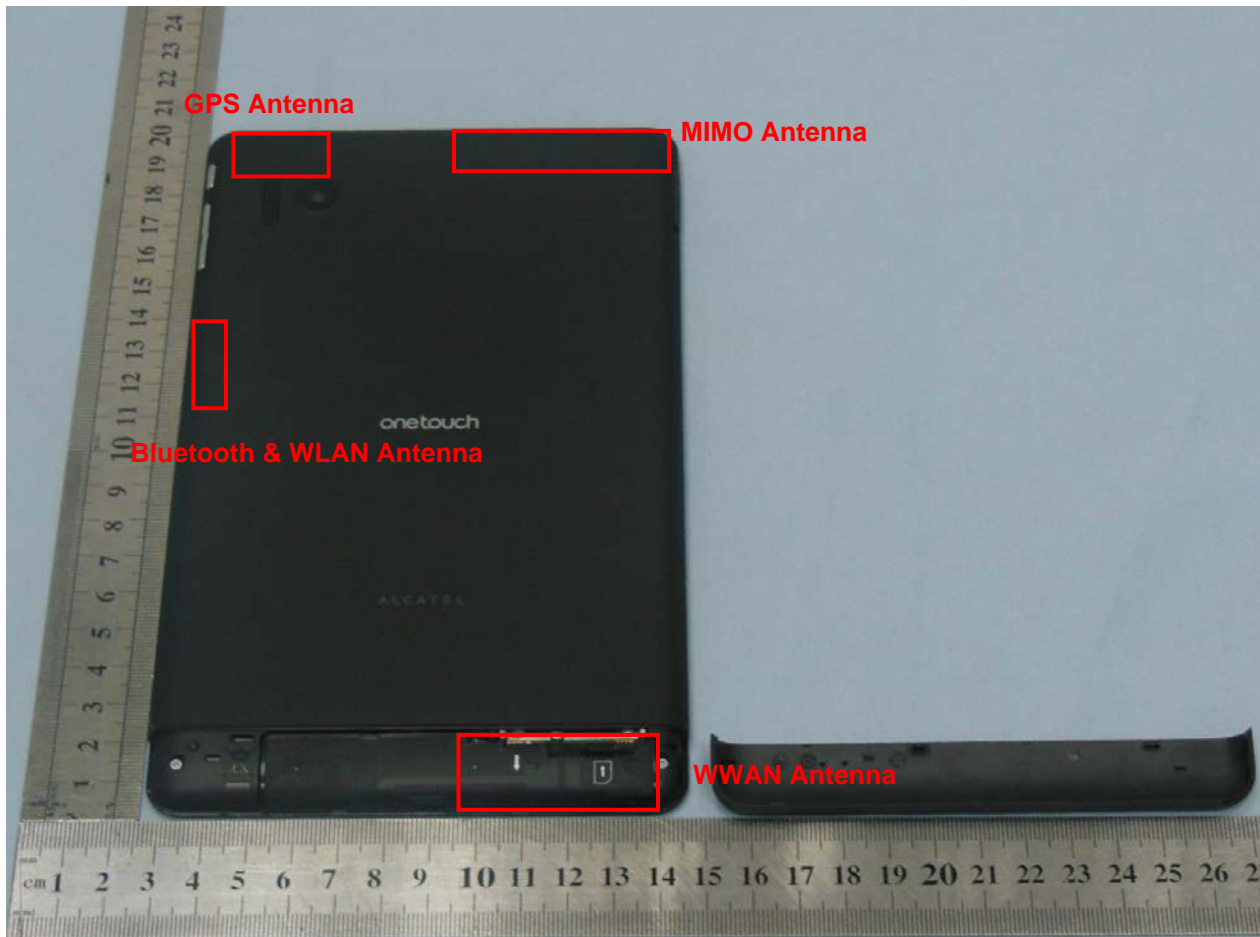

3. Internal Photograph of EUT

Brand Name: ALCATEL; Model Name: ONE TOUCH EVO 7HD / ONE TOUCH E710
(Module: one touch M600Q)

Brand Name: ALCATEL; Model Name: ONE TOUCH EVO 7HD / ONE TOUCH E710
(Module: one touch M600Q)