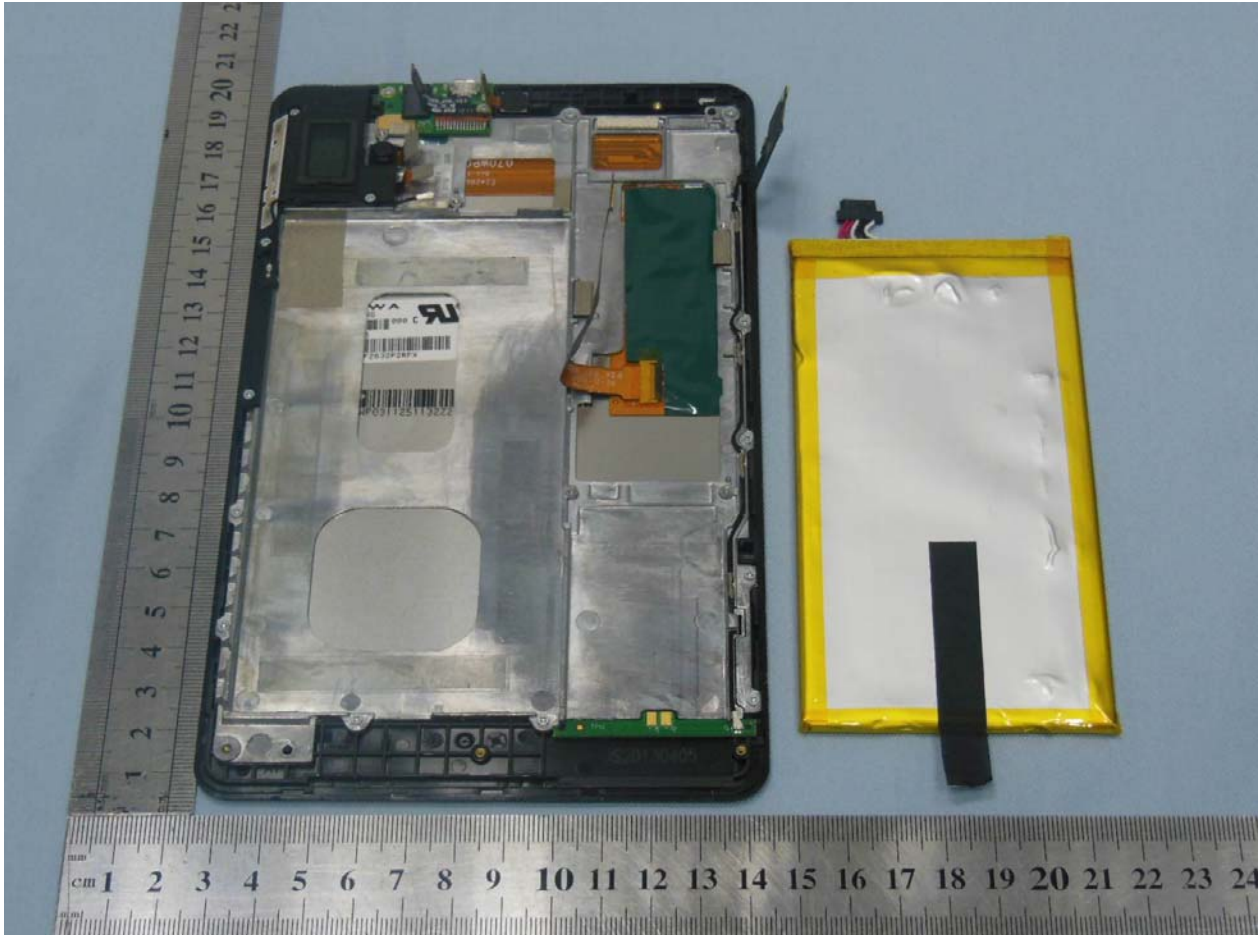

Brand Name: ALCATEL; Model Name: ONE TOUCH EVO 7HD / ONE TOUCH E710
(Module: one touch M600Q)