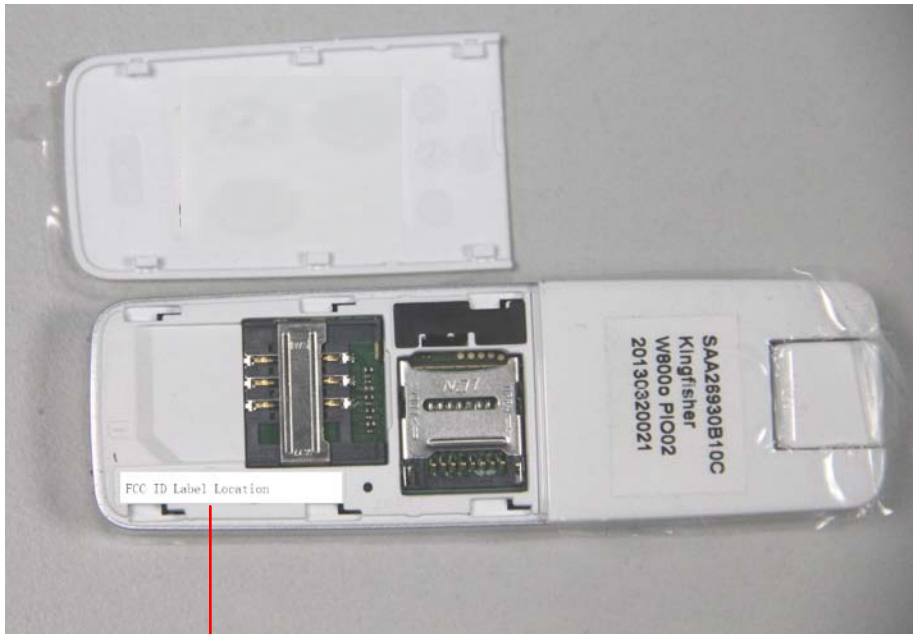

FCC ID: RAD404

Label

Size: 25*4mm

Label Location

FCC ID LABEL LOCATION