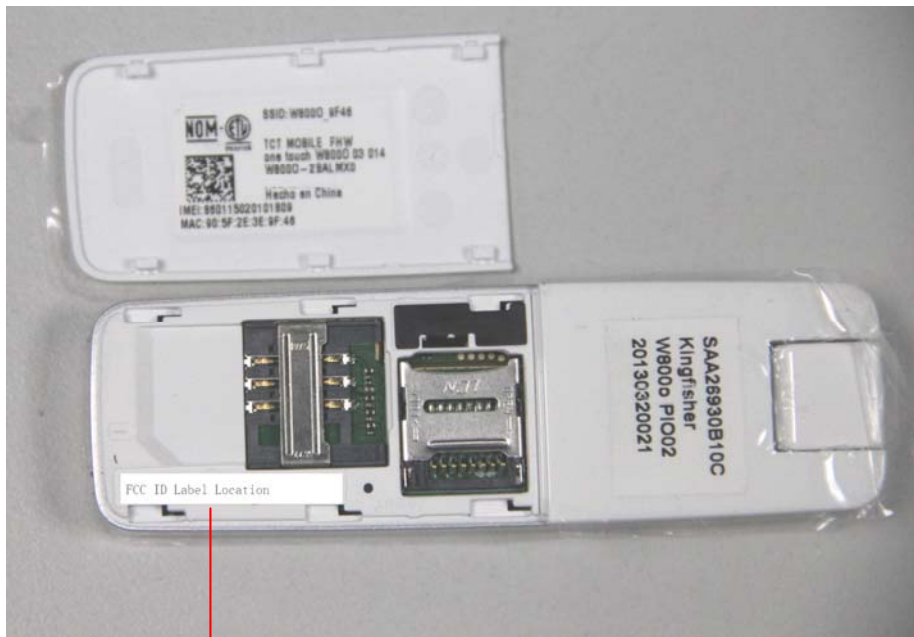

FCC ID: RAD403

Label

Size: 25*4mm

Label Location

FCC ID LABEL LOCATION