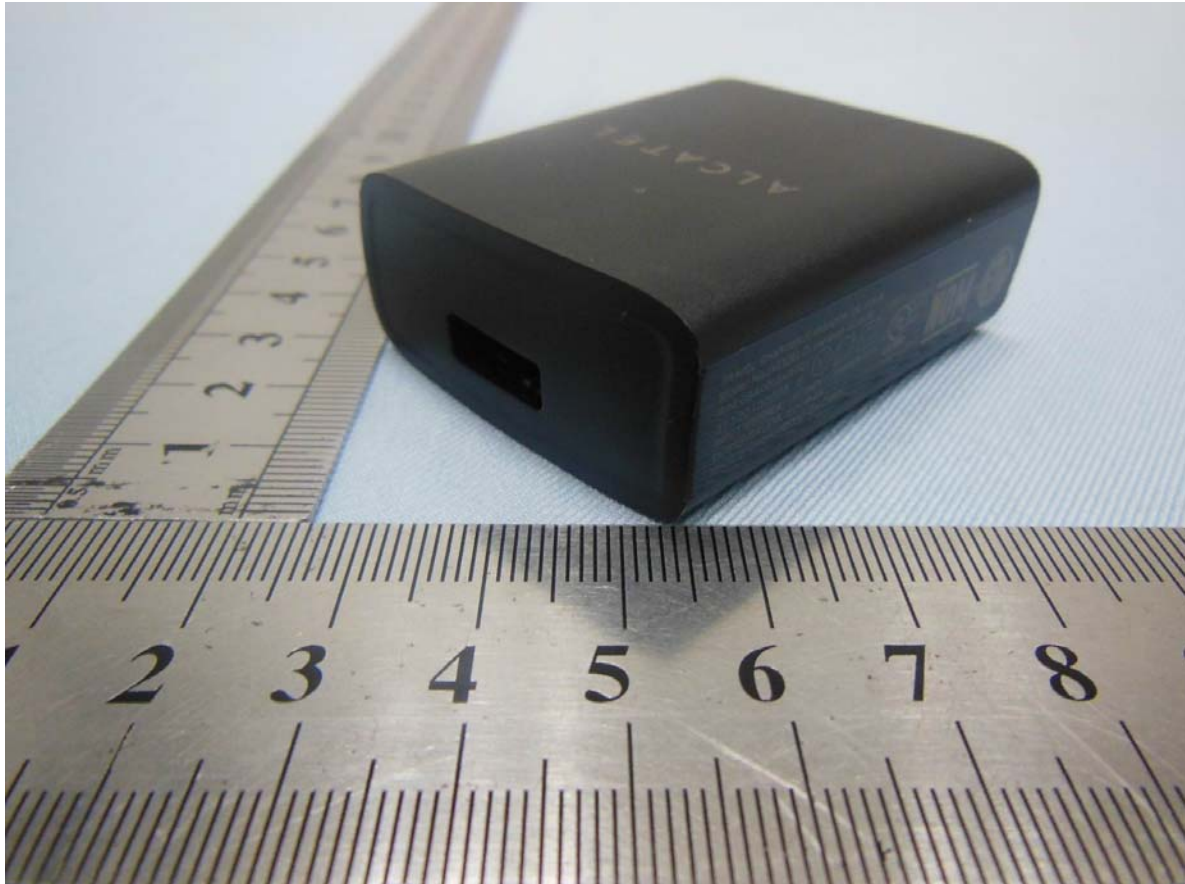

**Brand Name: ALCATEL; Model Name: ONE TOUCH EVO 7HD / ONE TOUCH E710
(Module: one touch M600Y)**