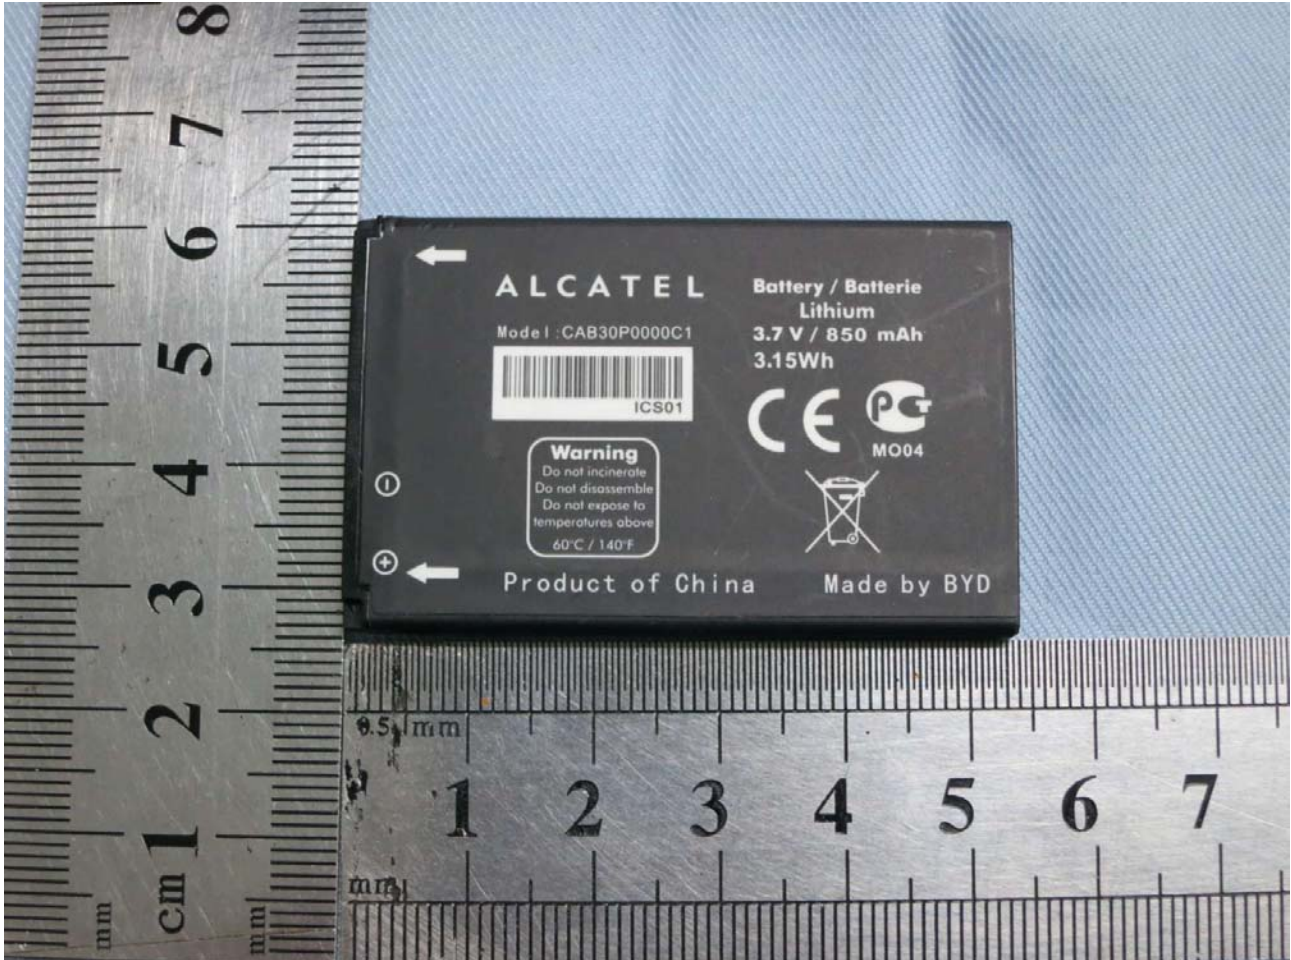

Brand Name: ALCATEL; Model Name: one touch MF100W