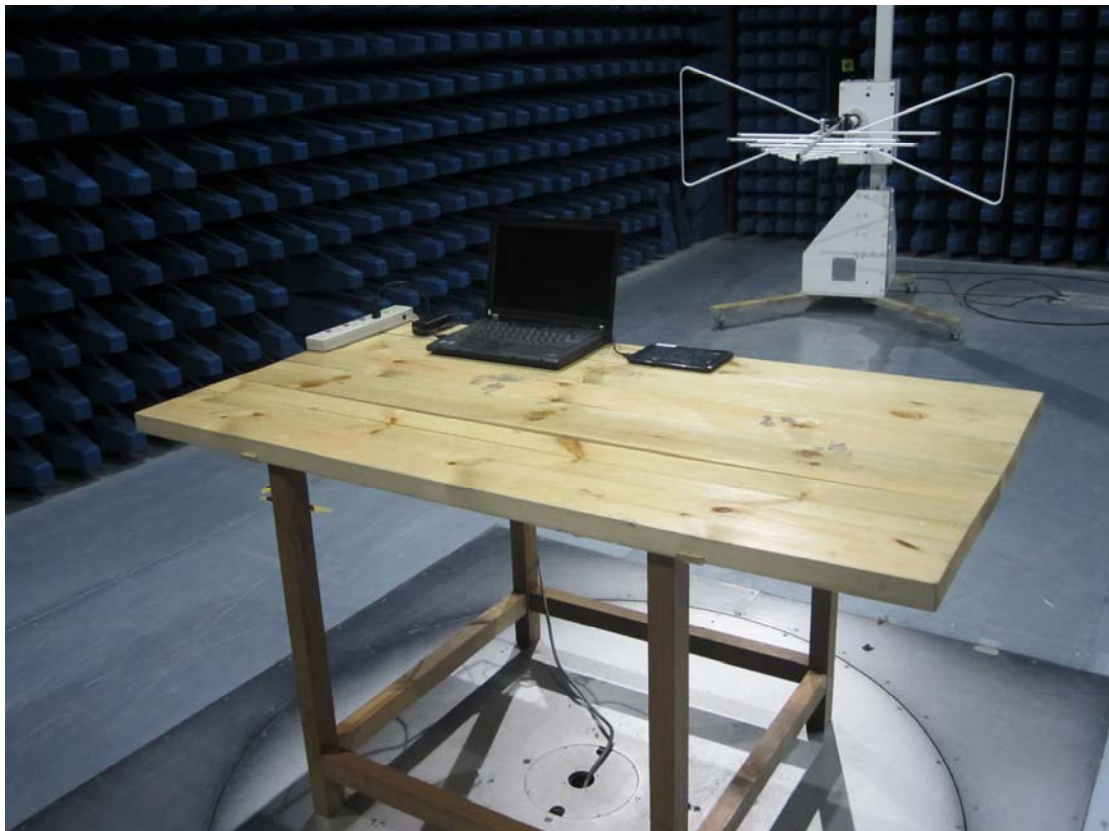

Test Setup Photos

1. Conducted emission main's port front view

2. Conducted emission main's port side view

3. Radiated emission (9KHz-30MHz)

4. Radiated emission (30MHz-1GHz)

5. Radiated emission (above 1GHz)