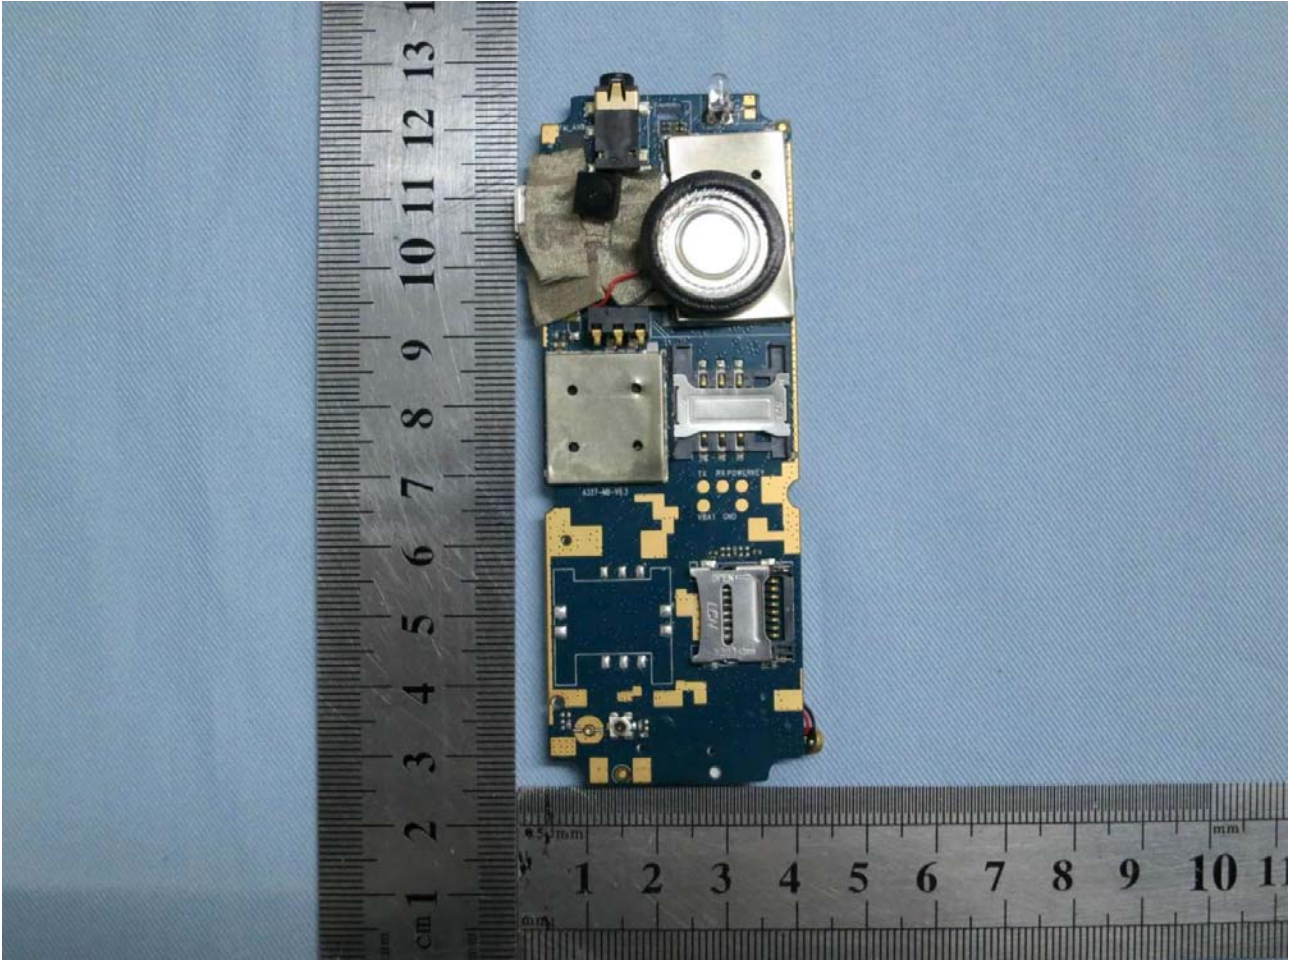

### 3. Internal Photograph of EUT

Brand Name: ALCATEL; Model Name: ONE TOUCH 316G; ONE TOUCH 316S

Brand Name: ALCATEL; Model Name: ONE TOUCH 316G; ONE TOUCH 316S

Brand Name: ALCATEL; Model Name: ONE TOUCH 316G; ONE TOUCH 316S

Brand Name: ALCATEL; Model Name: ONE TOUCH 316G; ONE TOUCH 316S

Brand Name: ALCATEL; Model Name: ONE TOUCH 316G; ONE TOUCH 316S

Brand Name: ALCATEL; Model Name: ONE TOUCH 316G; ONE TOUCH 316S

Brand Name: ALCATEL; Model Name: ONE TOUCH 316G; ONE TOUCH 316S