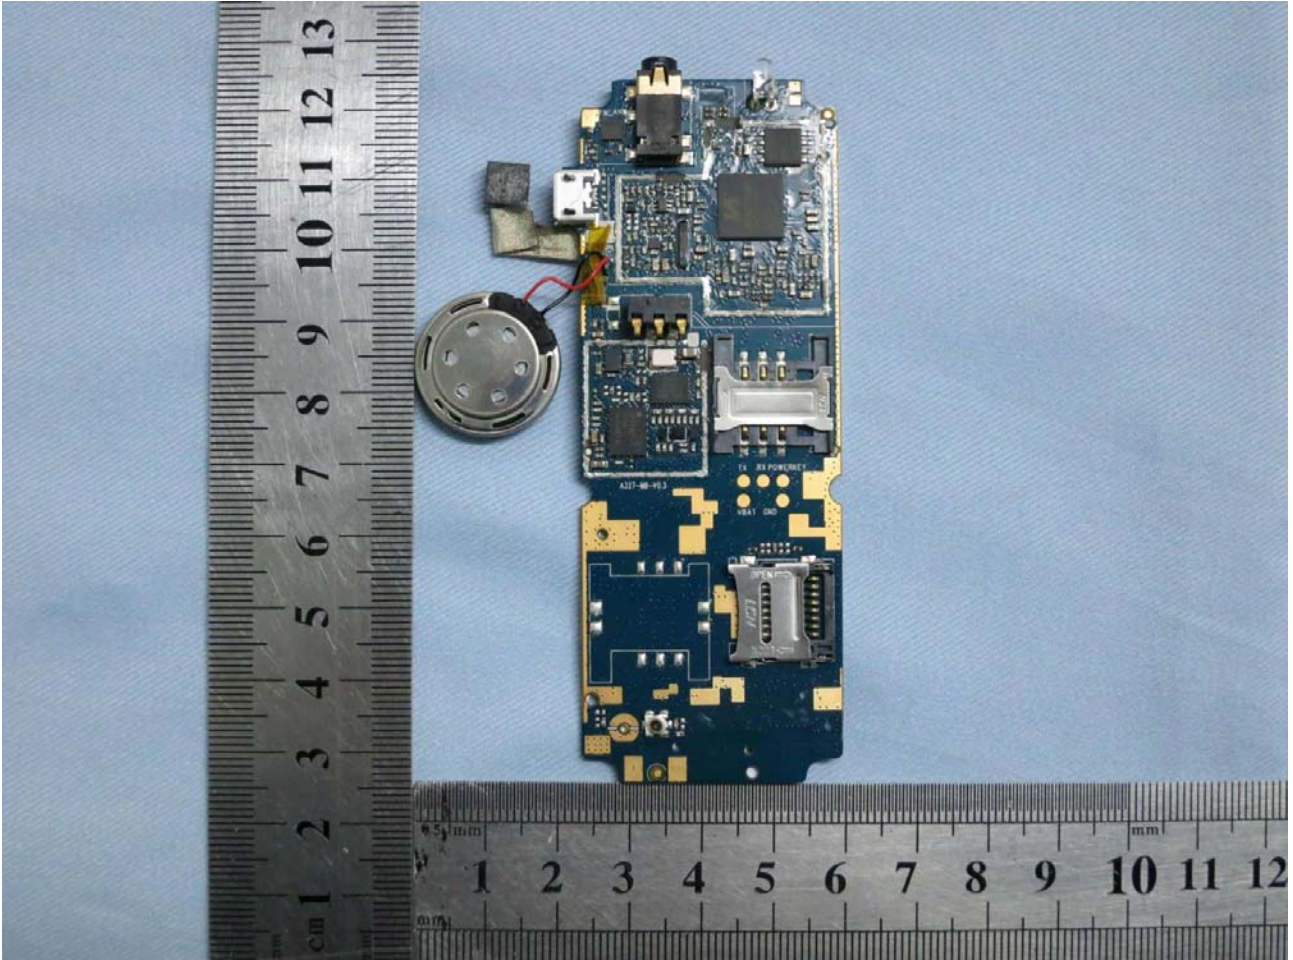

### 3. Internal Photograph of EUT

Brand Name: ALCATEL; Model Name: ONE TOUCH 316G; ONE TOUCH 316S

Brand Name: ALCATEL; Model Name: ONE TOUCH 316G; ONE TOUCH 316S

Brand Name: ALCATEL; Model Name: ONE TOUCH 316G; ONE TOUCH 316S

Brand Name: ALCATEL; Model Name: ONE TOUCH 316G; ONE TOUCH 316S

Brand Name: ALCATEL; Model Name: ONE TOUCH 316G; ONE TOUCH 316S

Brand Name: ALCATEL; Model Name: ONE TOUCH 316G; ONE TOUCH 316S

Brand Name: ALCATEL; Model Name: ONE TOUCH 316G; ONE TOUCH 316S