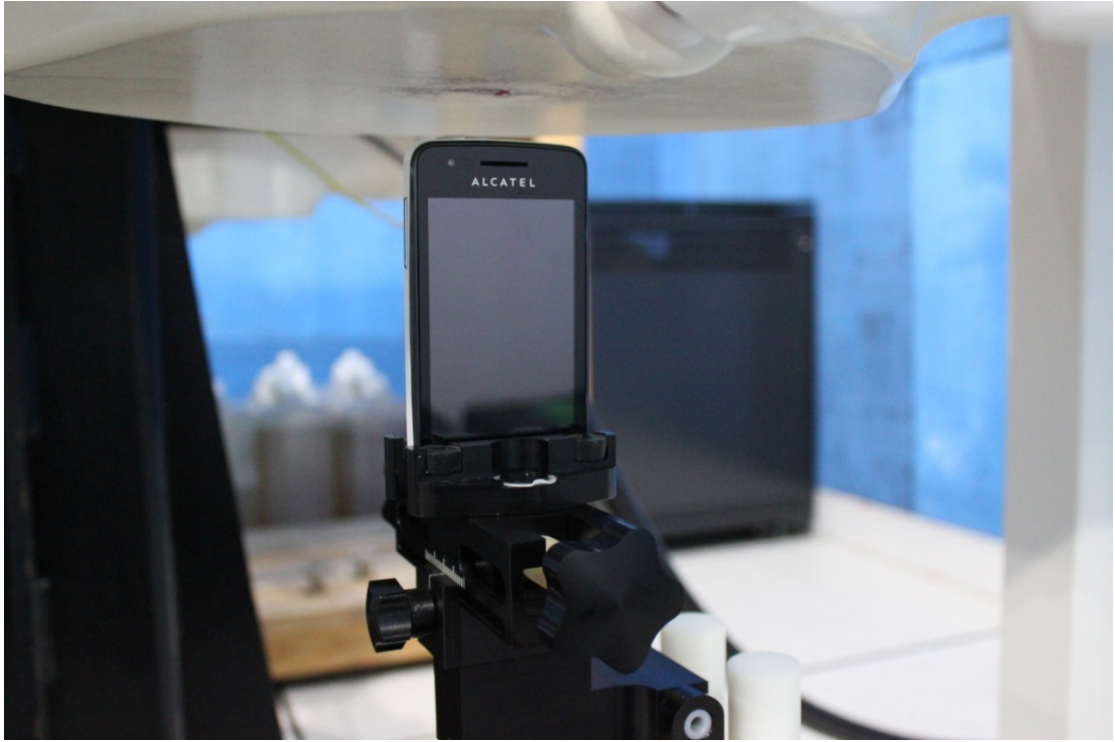

**Picture 5: Right Hand Tilt 15° Position**

**Test positions for body:**

The Body SAR is tested at the following 6 test positions all with the distance =10mm between the EUT and the phantom bottom:

**Picture 6: Forward Surface**

Picture 7: Back Surface

**Picture 8: Back Surface with Headset**

Picture 9: Left Side

Picture 10: Right Side

Picture 11: Bottom Side

**Picture 12: Top Side**