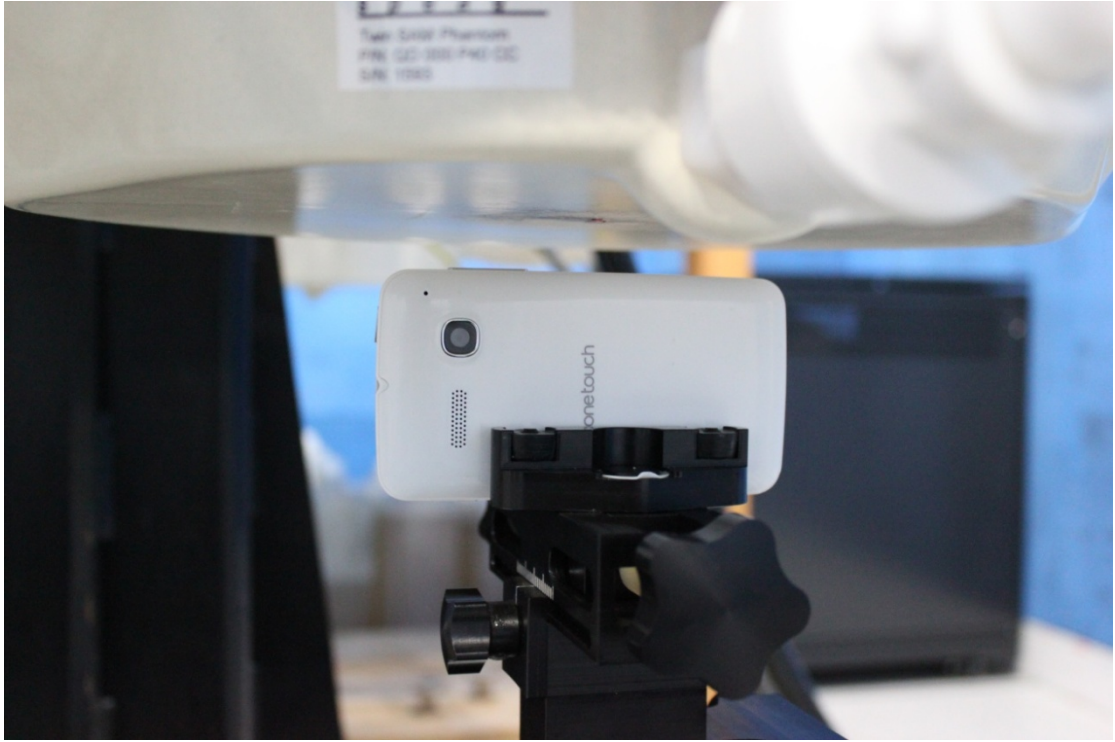

Picture 9: Left Side