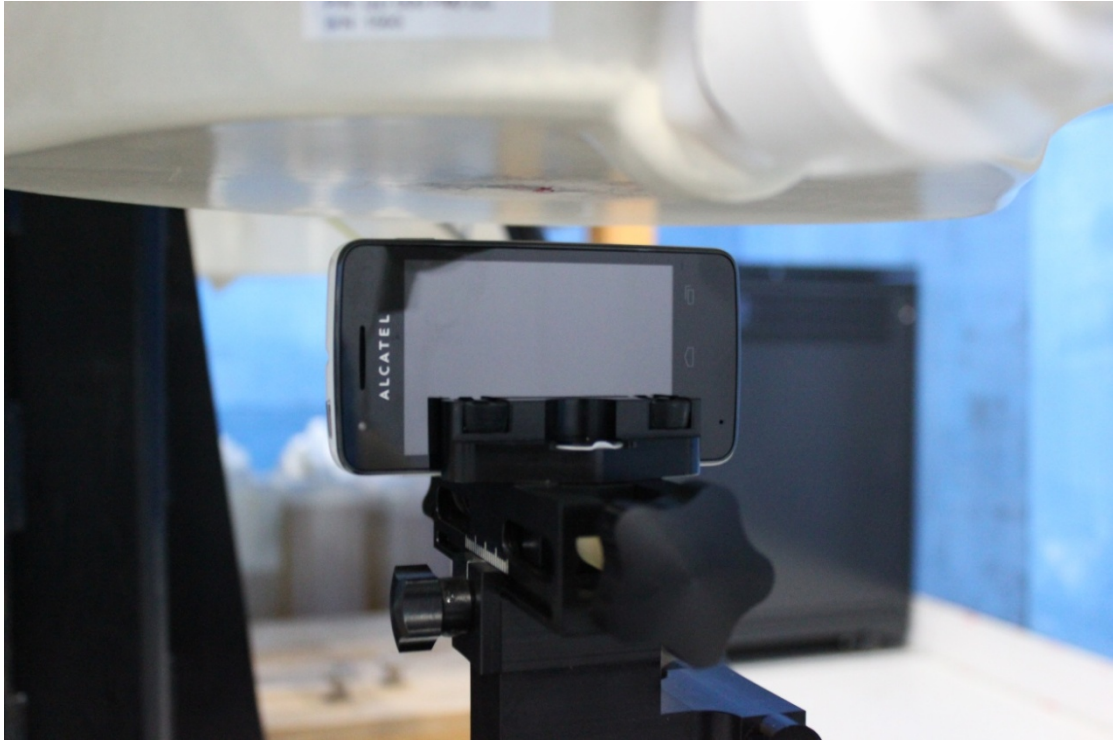

**Picture 5: Right Hand Tilt 15° Position**

**Test positions for body:**

The Body SAR is tested at the following 6 test positions all with the distance =10mm between the EUT and the phantom bottom:

**Picture 6: Forward Surface**

Picture 7: Back Surface

**Picture 8: Back Surface with Headset**

Picture 9: Left Side

Picture 10: Right Side

Picture 11: Bottom Side

**Picture 12: Top Side**