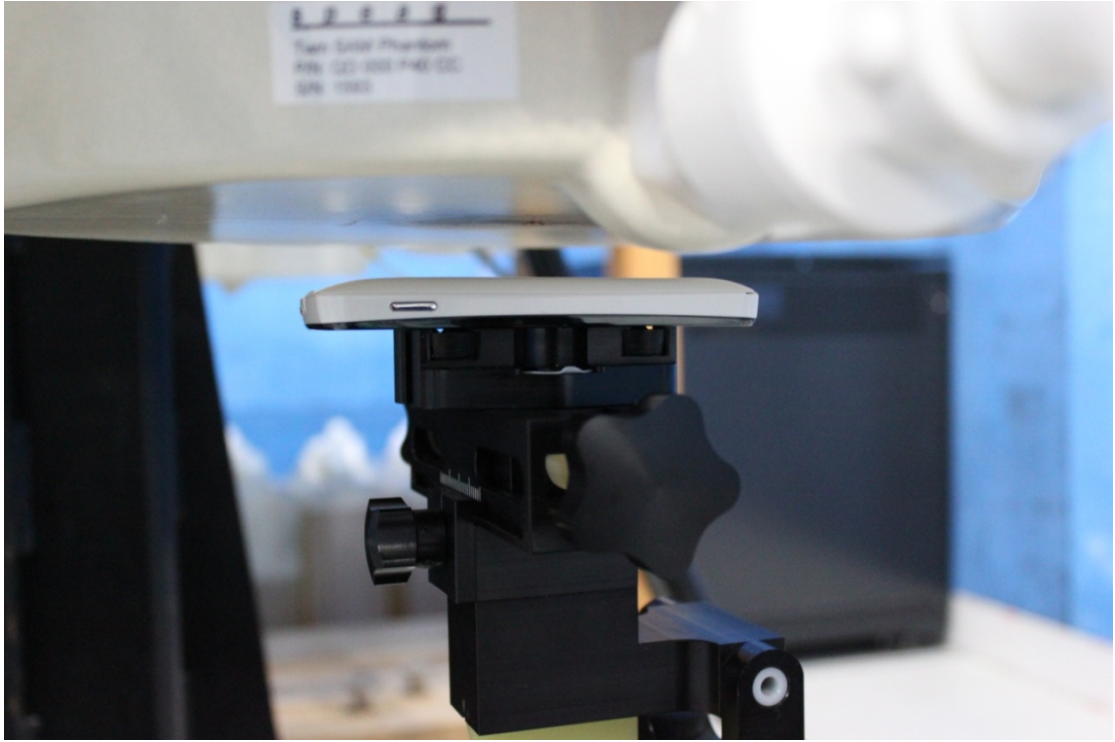

**Picture 5: Right Hand Tilt 15° Position**

**Test positions for body:**

The Body SAR is tested at the following 6 test positions all with the distance =10mm between the EUT and the phantom bottom:

**Picture 6: Forward Surface**