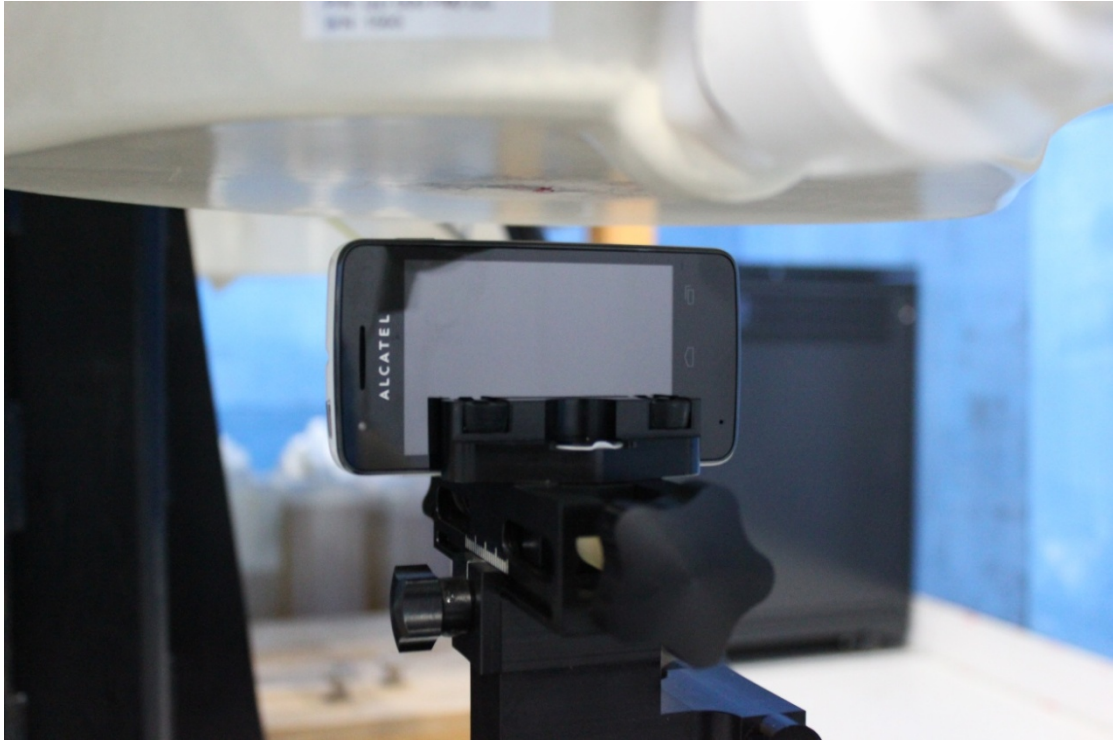

Picture 10: Right Side