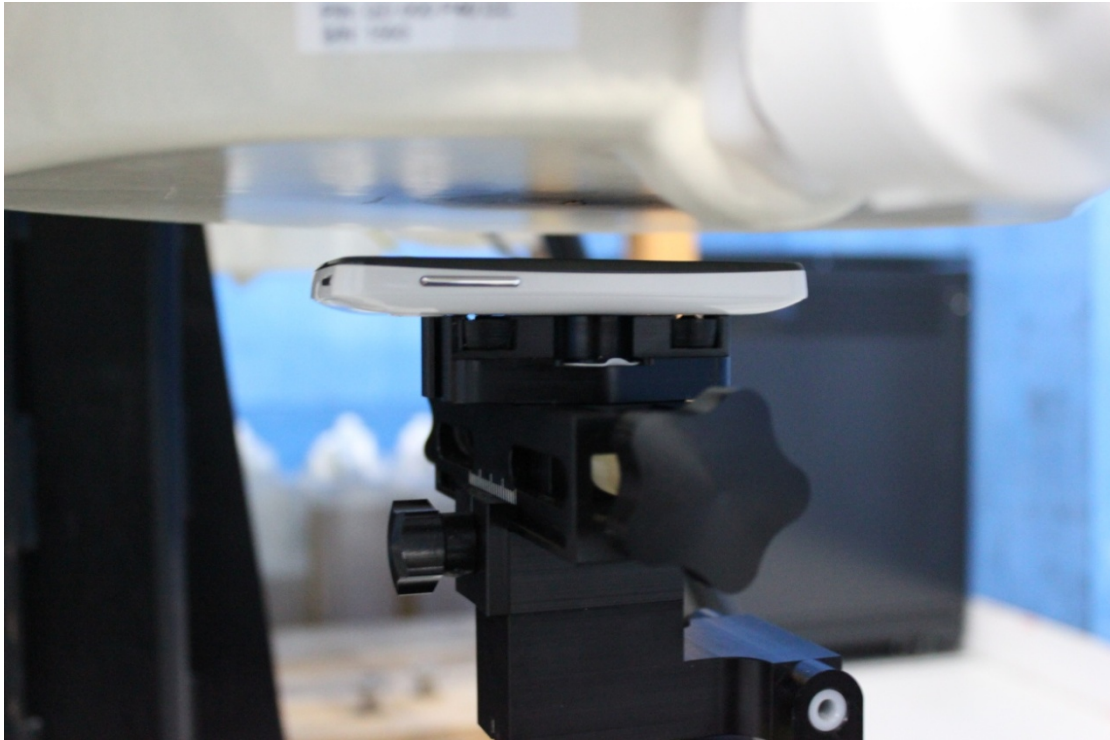

©Copyright. All rights reserved by TMC Beijing.

Picture 1: Constituents of the sample

Picture 2: Left Hand Touch Cheek Position

Picture 3: Left Hand Tilt 15° Position

Picture 4: Right Hand Touch Cheek Position

Picture 5: Right Hand Tilt 15° Position

Test positions for body:

The Body SAR is tested at the following 6 test positions all with the distance =10mm between the EUT and the phantom bottom:

|Picture 6: Forward Surface