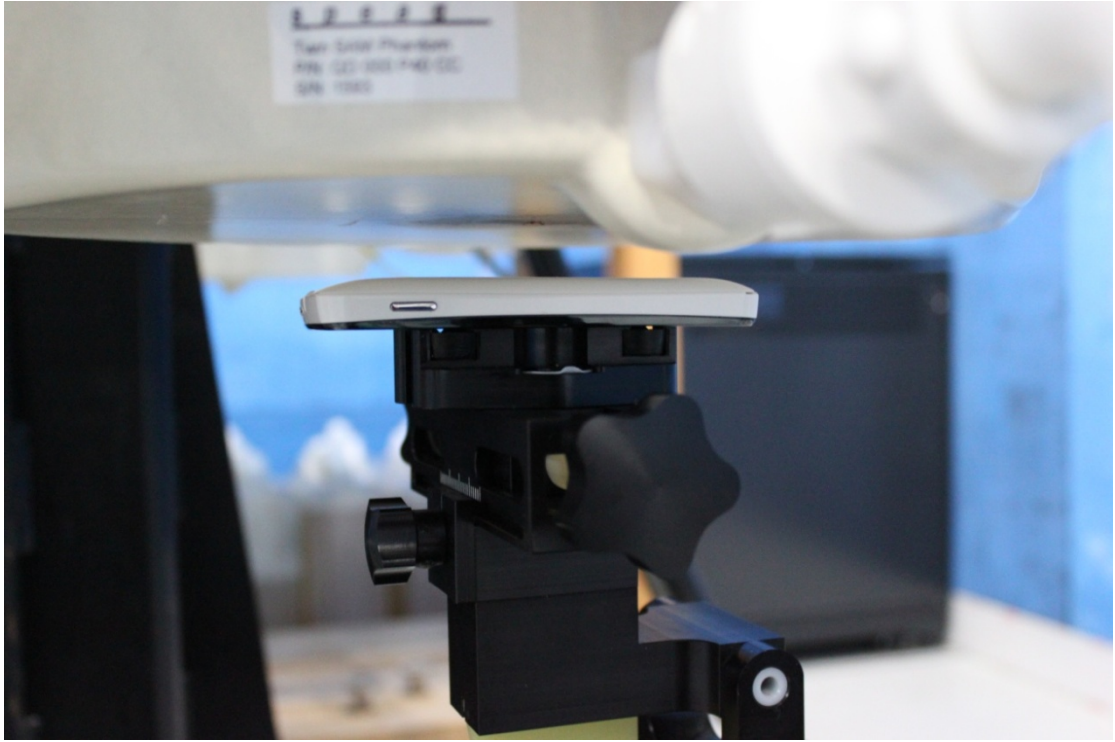

©Copyright. All rights reserved by TMC Beijing.

Picture 1: Constituents of the sample

Picture 2: Left Hand Touch Cheek Position

Picture 3: Left Hand Tilt 15° Position

Picture 4: Right Hand Touch Cheek Position

Picture 5: Right Hand Tilt 15° Position

Test positions for body:

The Body SAR is tested at the following 6 test positions all with the distance =10mm between the EUT and the phantom bottom:

|Picture 6: Forward Surface