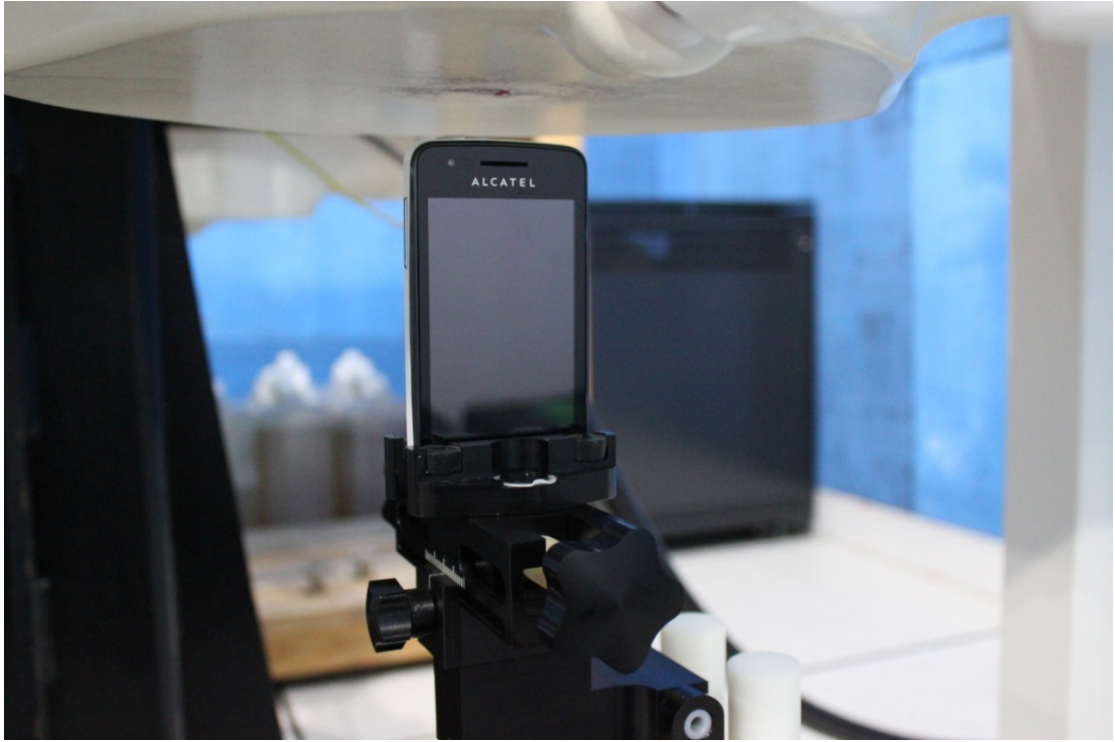

Picture 5: Right Hand Tilt 15° Position

Test positions for body:

The Body SAR is tested at the following 6 test positions all with the distance =10mm between the EUT and the phantom bottom:

|Picture 6: Forward Surface

Picture 7: Back Surface

Picture 8: Back Surface with Headset

Picture 9: Left Side

Picture 10: Right Side

Picture 11: Bottom Side

Picture 12: Top Side