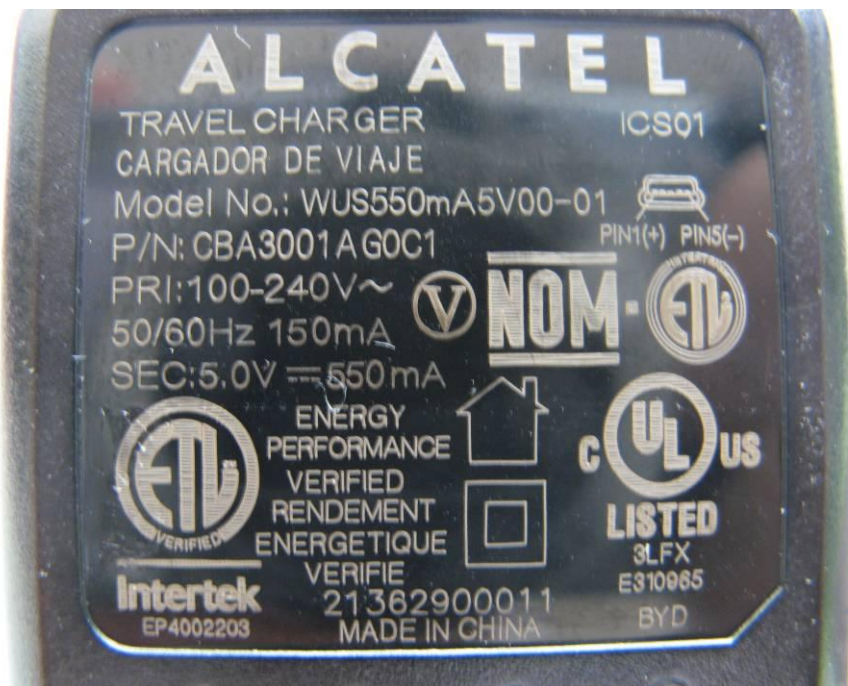

RAD290 external photo

Battery AE2

Battery AE2

Battery AE4

Battery AE4

Charger AE5

Label of Charger AE5

Charger AE6

Label of Charger AE6

Charger AE7

Label of Charger AE7

Charger AE8

Label of Charger AE8

Headset AE9

Headset AE10

Data cable AE11