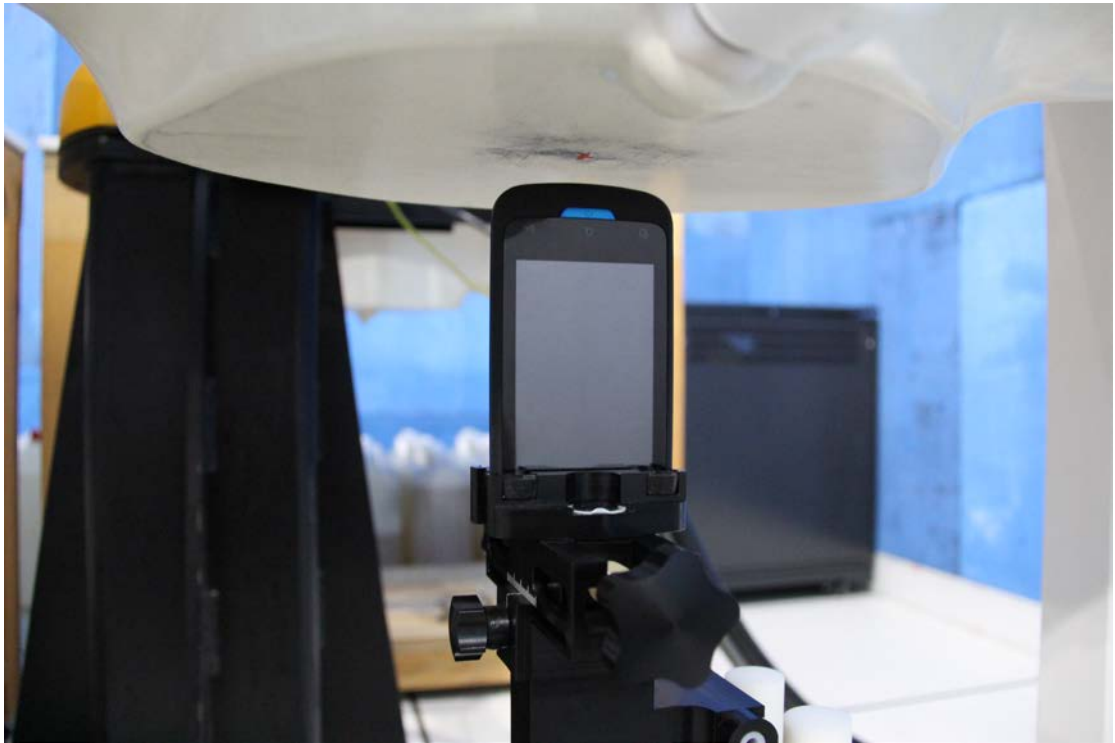

**Test positions for body:**

The Body SAR is tested at the following 6 test positions all with the distance =10mm between the EUT and the phantom bottom:

**Picture 6: Forward Surface**

**Picture 7: Forward Surface with Headset**

**Picture 8: Back Surface**

**Picture 9: Back Surface with Headset**

**Picture 10: Left Side**

**Picture 11: Right Side**

**Picture 12: Top Side**

**Picture 13: Bottom Side**

|