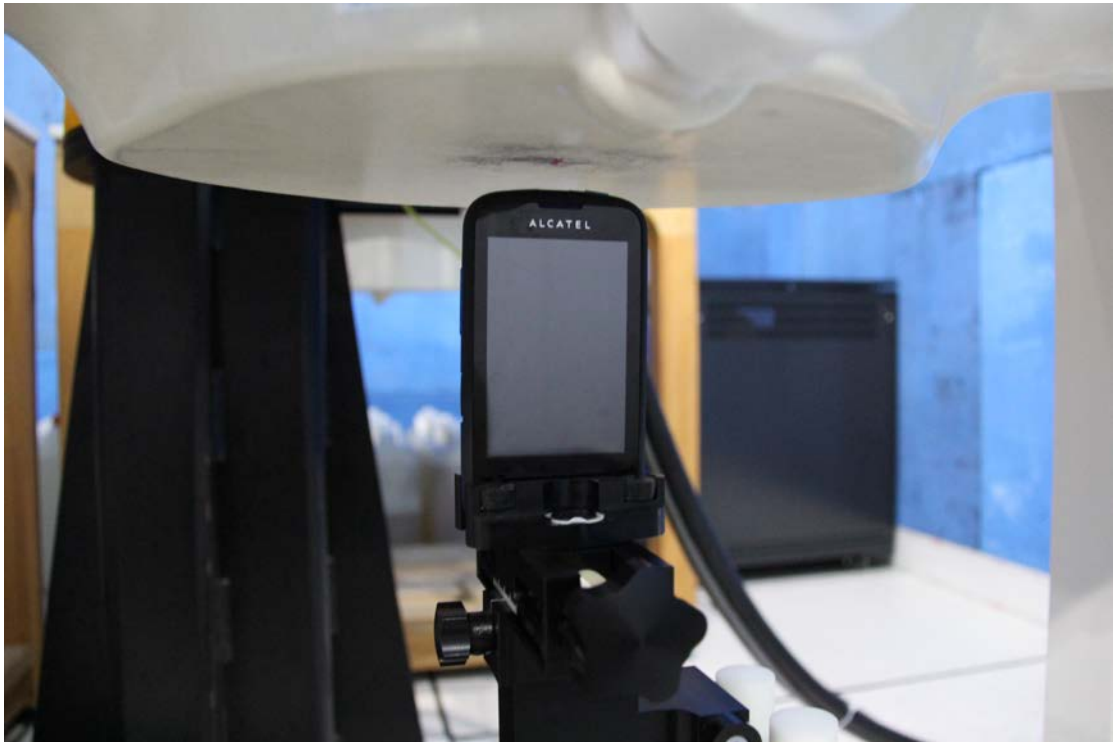

**Test positions for body:**

The Body SAR is tested at the following 6 test positions all with the distance =10mm between the EUT and the phantom bottom:

**Picture 6: Forward Surface**

**Picture 7: Forward Surface with Headset**

**Picture 8: Back Surface**

**Picture 9: Back Surface with Headset**

**Picture 10: Left Side**

**Picture 11: Right Side**

**Picture 12: Top Side**

**Picture 13: Bottom Side**

|