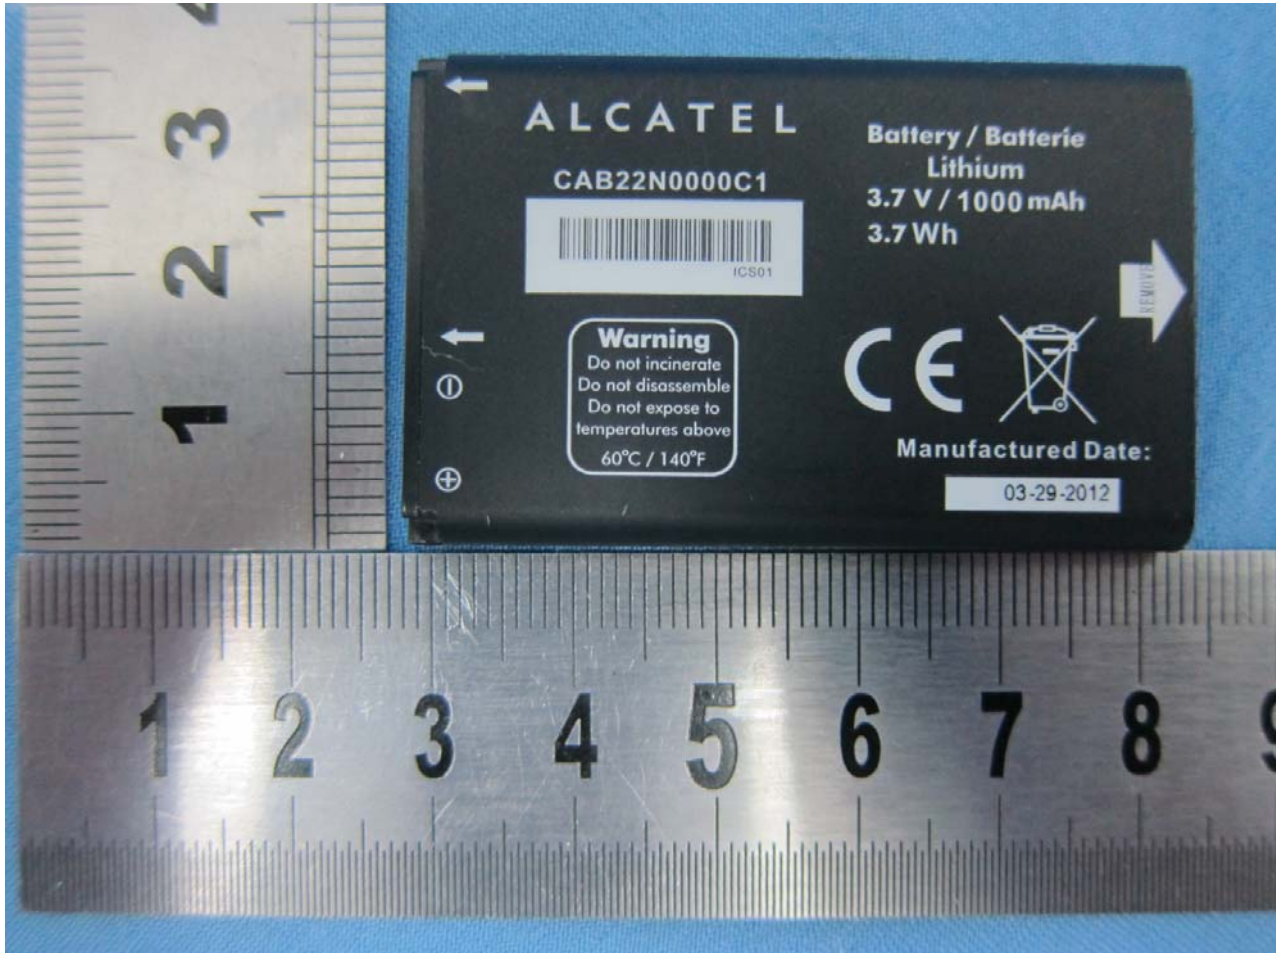

Brand Name: ALCATEL / Model Name: one touch 632