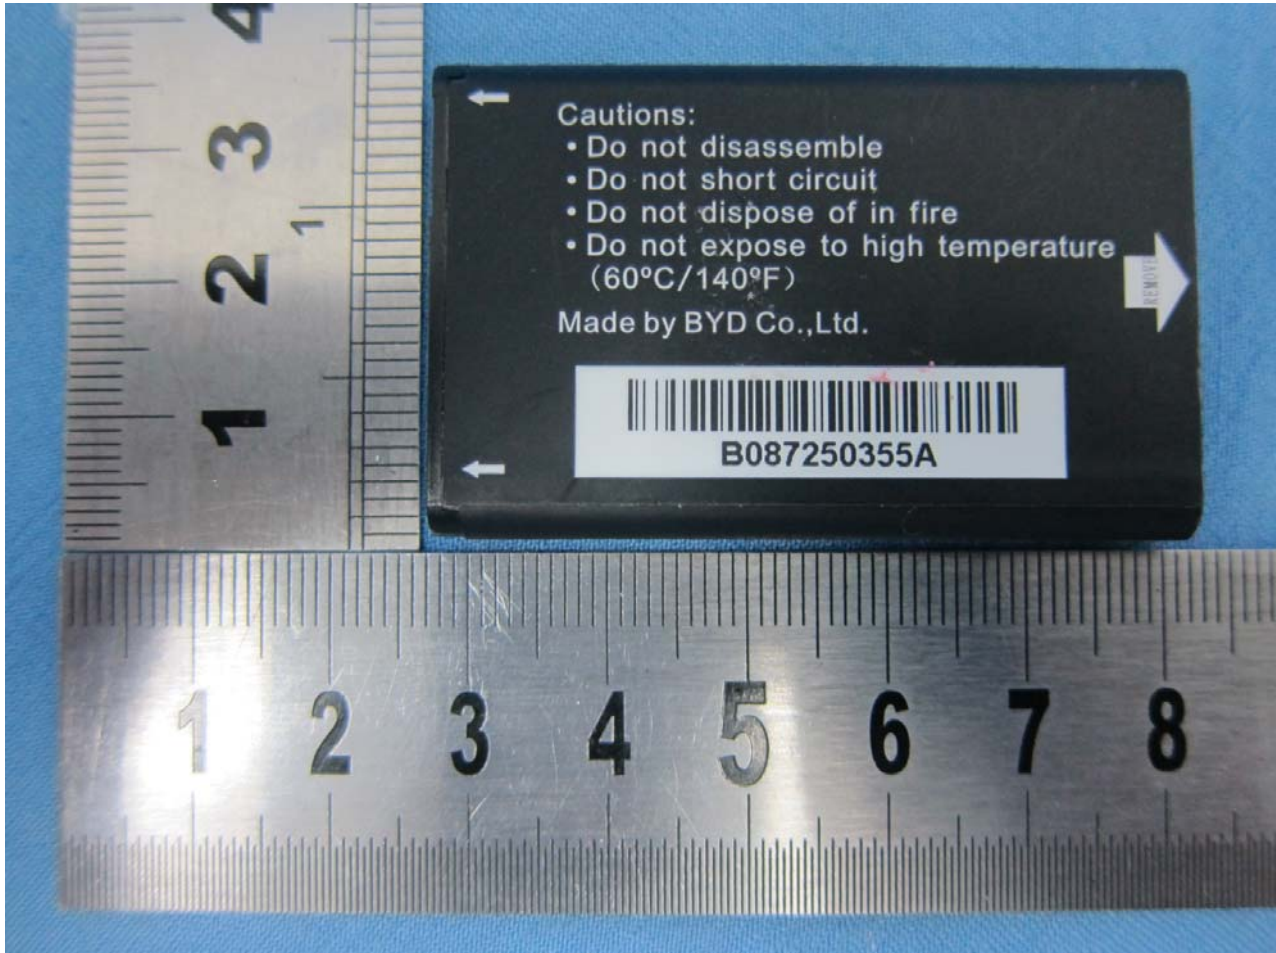

Brand Name: ALCATEL / Model Name: one touch 632