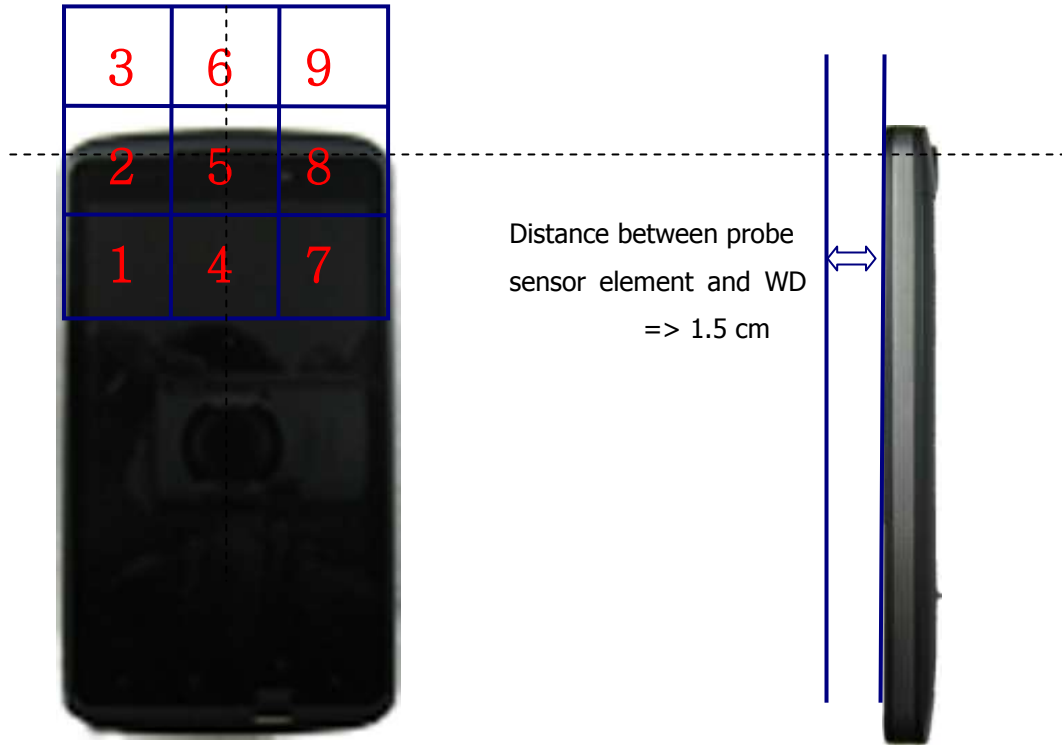

APPENDIX B (HAC TEST SET-UP PHOTO)

■ Test Setup Photo

5 X 5 Scan grid above WD

E-Field PCS Scan overlay

H-Field PCS Scan overlay