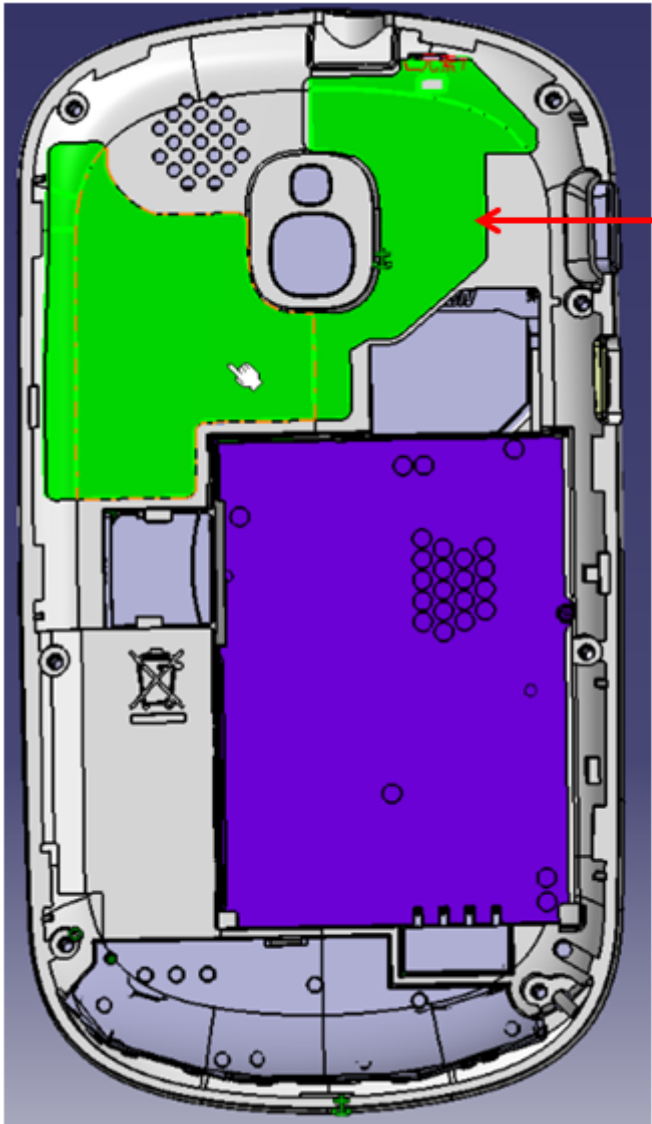

## Antenna Details for one touch 358D

RF antenna: IFA Antenna				
BAND	GSM850	GSM900	DCS1800	PCS1900
Gain	1.41dBi	1.37dBi	1.91dBi	-0.32dBi

FM Antenna