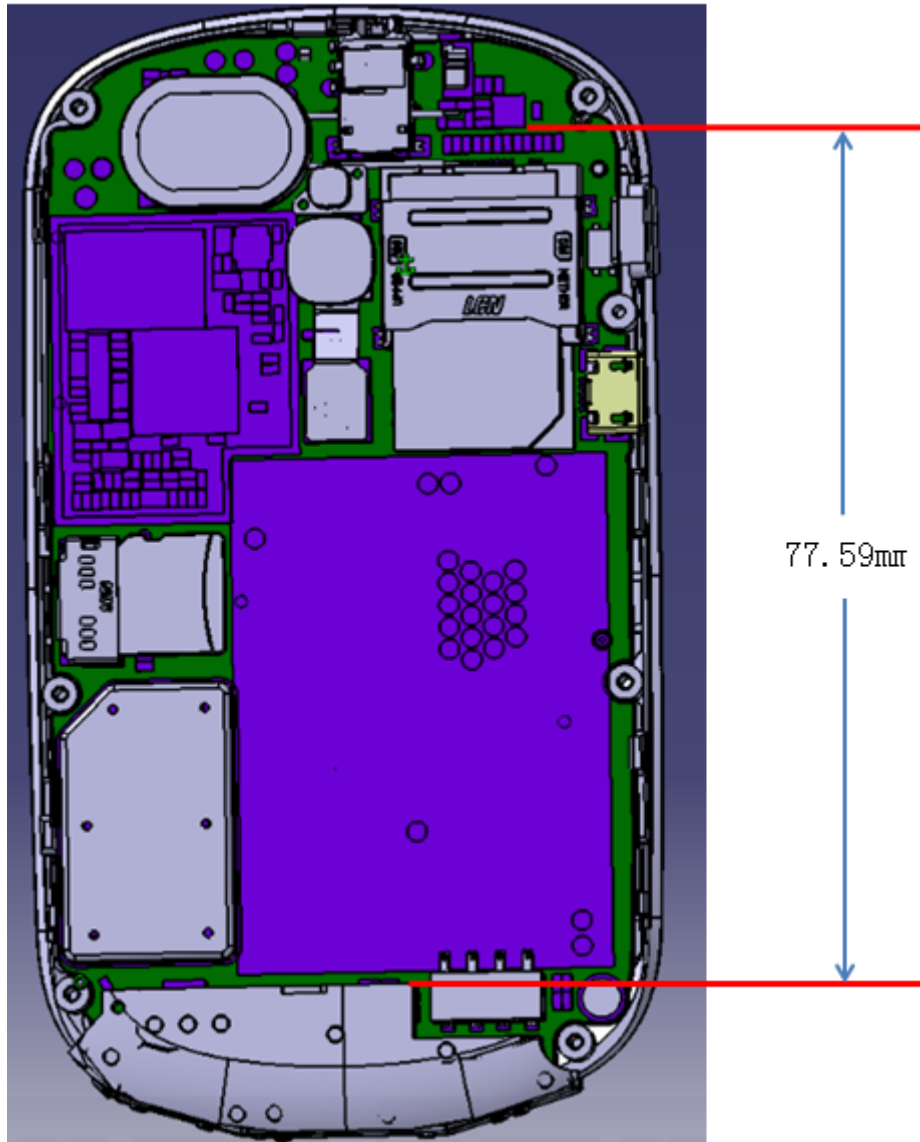

## Antenna Details for one touch 358D

RF antenna: IFA Antenna				
BAND	GSM850	GSM900	DCS1800	PCS1900
Gain	1.41dBi	1.37dBi	1.91dBi	-0.32dBi

FM Antenna