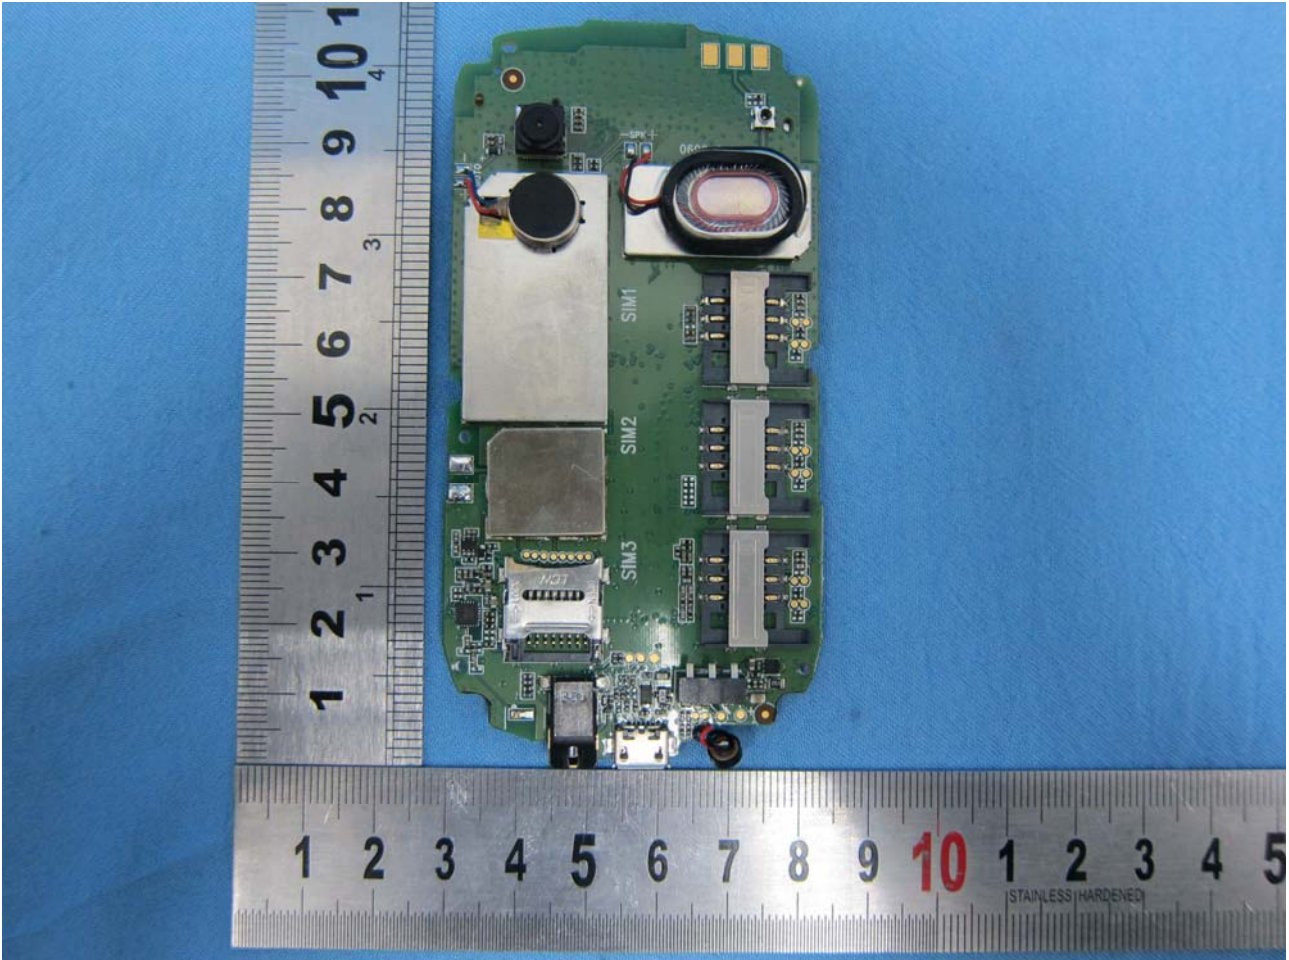

Brand Name: ALCATEL / Model Name: one touch 678G