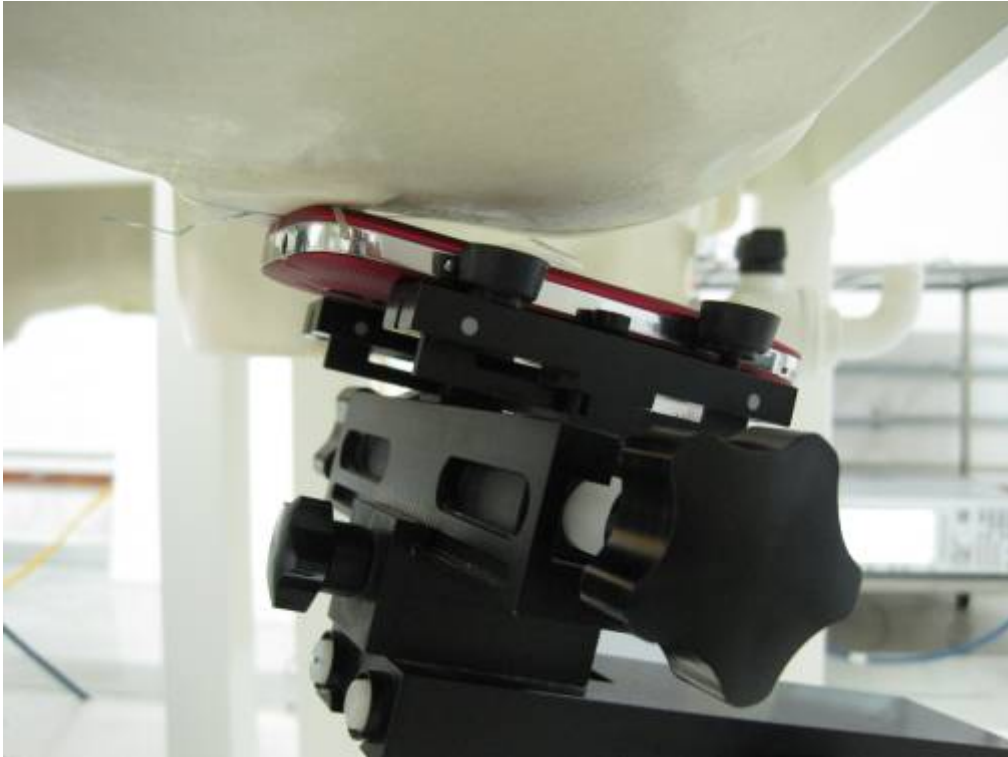

**Picture 1: front side of the sample**

**Picture 2: back side of the sample**

**Picture 3: Left Hand Touch Cheek Position**

**Picture 4: Left Hand Tilt 15° Position**

**Picture 5: Right Hand Touch Cheek Position**

**Picture 6: Right Hand Tilt 15° Position**

**Test positions for body:**

The Body SAR is tested at the following 7 test positions all with the distance =10mm between the EUT and the phantom bottom:

**Picture 7: Toward Phantom**