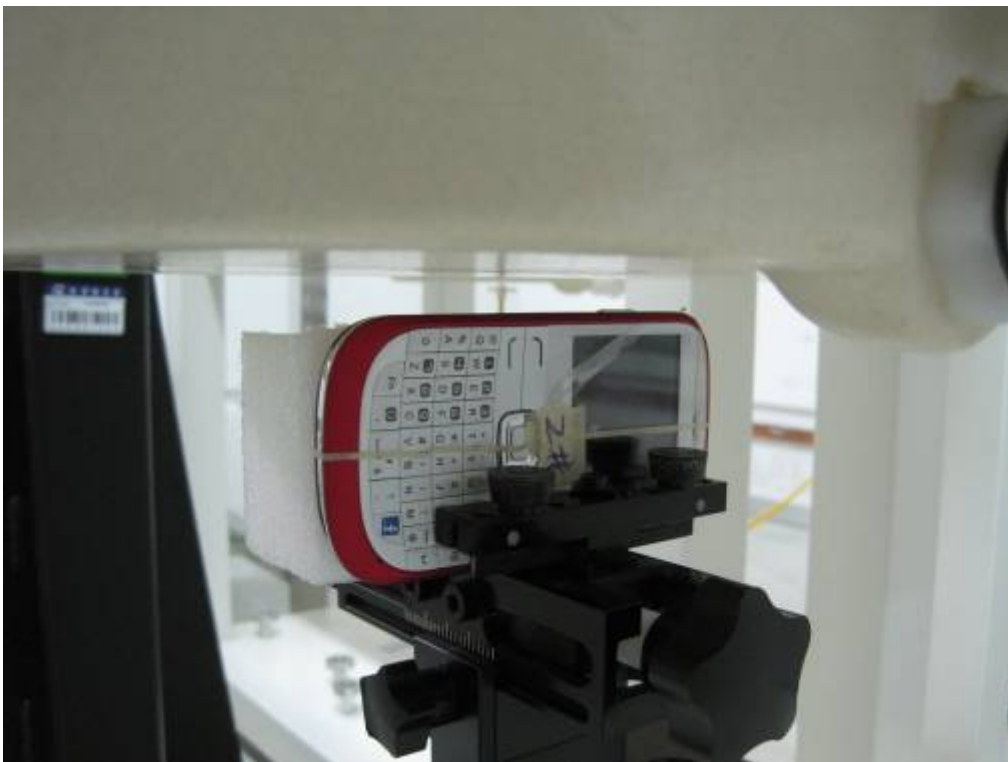

**Picture 1: front side of the sample**

**Picture 2: back side of the sample**

**Picture 3: Left Hand Touch Cheek Position**

**Picture 4: Left Hand Tilt 15° Position**

**Picture 5: Right Hand Touch Cheek Position**

**Picture 6: Right Hand Tilt 15° Position**

**Test positions for body:**

The Body SAR is tested at the following 7 test positions all with the distance =10mm between the EUT and the phantom bottom:

**Picture 7: Toward Phantom**

**Picture 8: Toward Ground**

**Picture 9: Toward Ground with Headset**

**Picture 10: Left Side**

Picture 11: Right Side

Picture 12: Bottom Side

Picture 13: Top Side

-