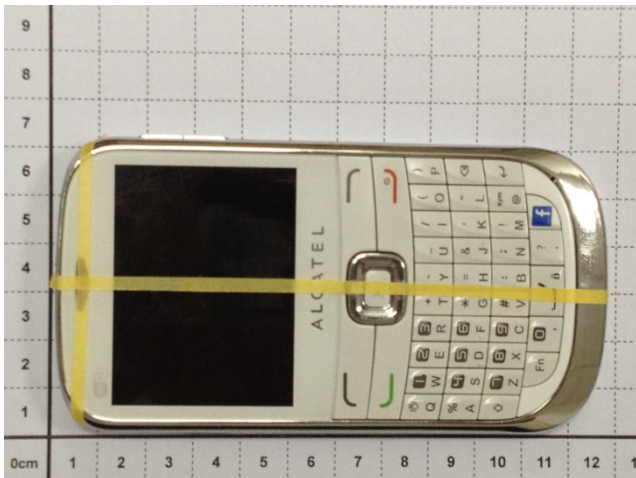

Appendix D. Product Photos

**Appendix E. Test Setup Photos**

**Right Cheek**

**Right Tilted**

**Left Cheek**

**Left Tilted**

**Front of the DUT with Phantom 1.5 cm Gap**

**Back of the DUT with Phantom 1.5 cm Gap**