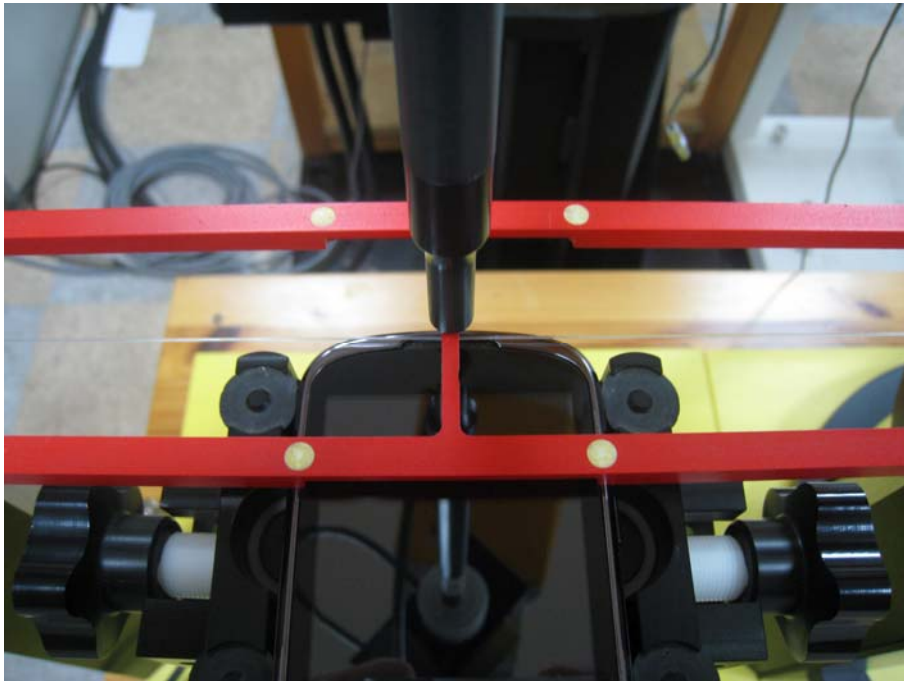

APPENDIX B (HAC TEST SET-UP PHOTO)

■ Test Setup Photo

5 X 5 Scan grid above WD

E-Field WD Scan overlay

H-Field WD Scan overlay