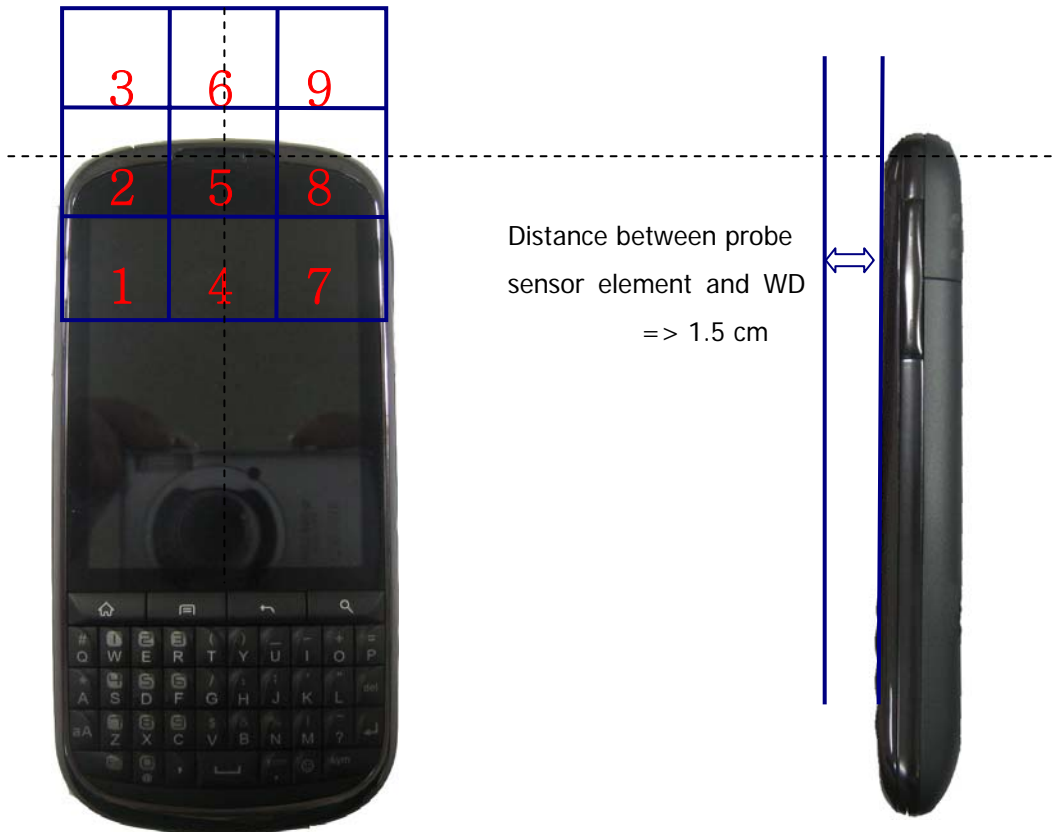

APPENDIX B (HAC TEST SET-UP PHOTO)

■ Test Setup Photo

5 X 5 Scan grid above WD

E-Field WD Scan overlay

H-Field WD Scan overlay