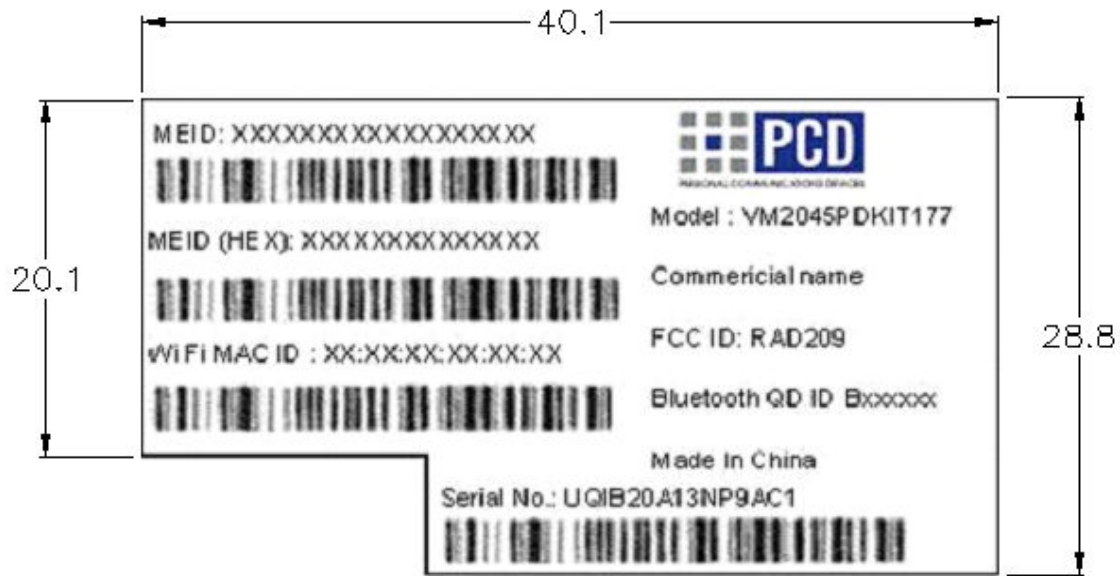

Device Label for RAD209

Note :

The FCC Label will be visible at the time of purchase