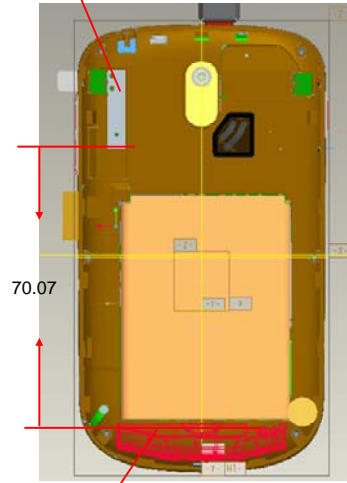

BT Antenna

RF Antenna