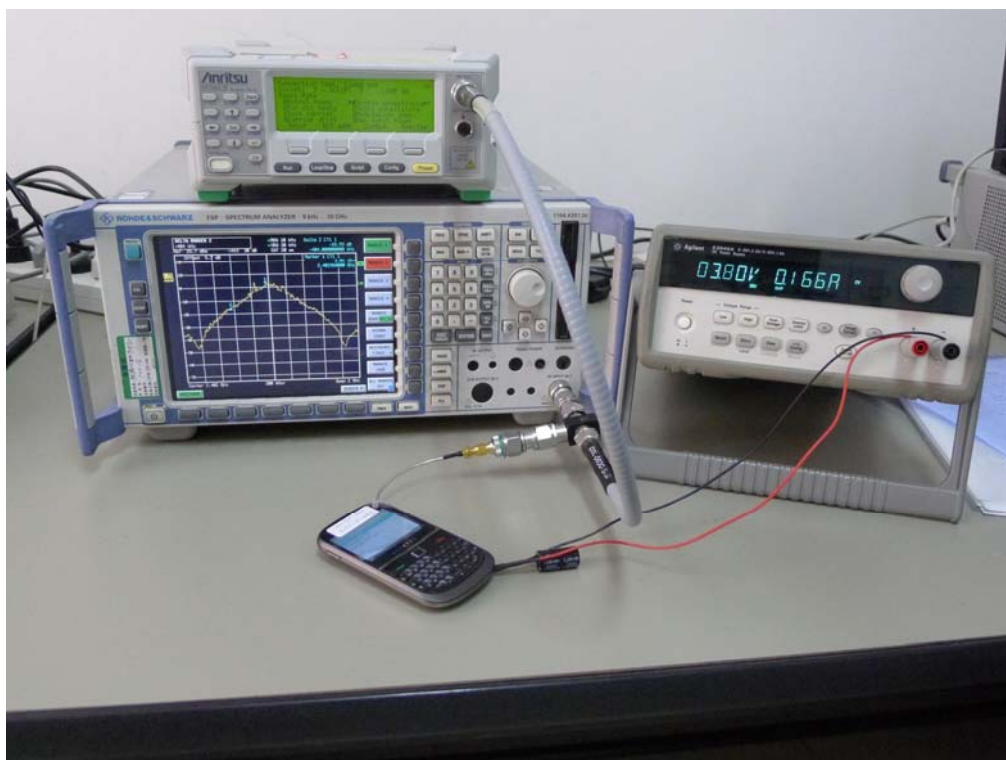

Appendix1 Test Setup

Conducted Spurious Emissions Test setup