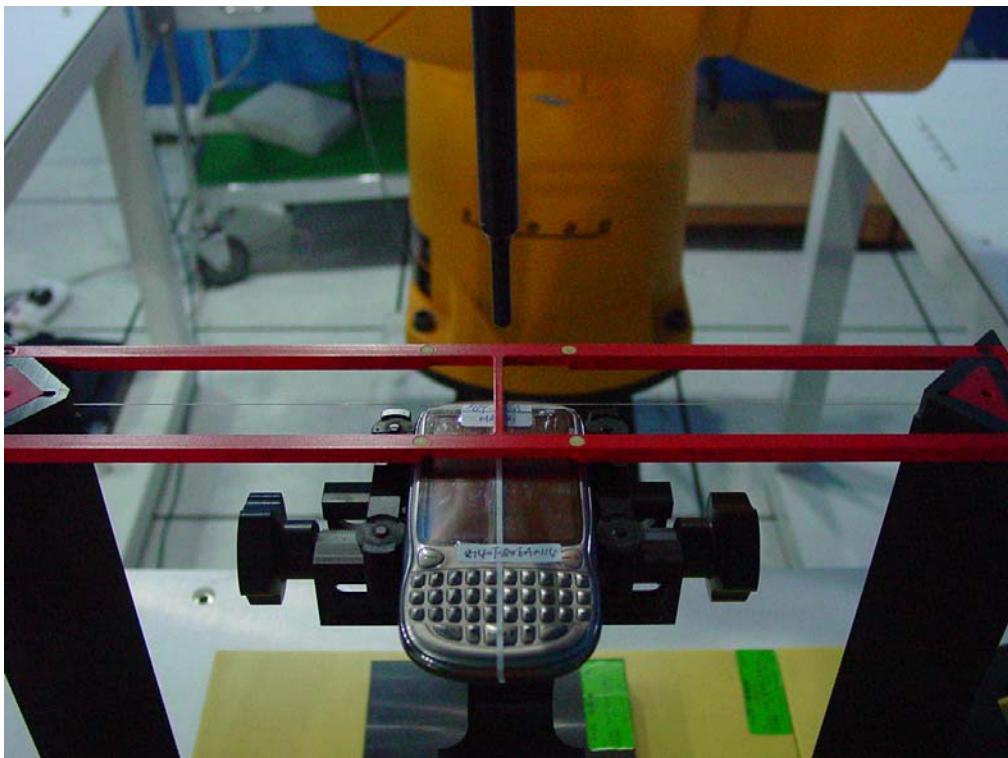

The photos of HAC test

For

TCT Mobile Limited

GSM/GPRS/EDGE dual band mobile phone

Amber A

OT-806A

With

Hardware Version: lot0

Software Version: SW22B

Picture 1: Constituents of the sample

Picture 2: EUT Positioning for RF