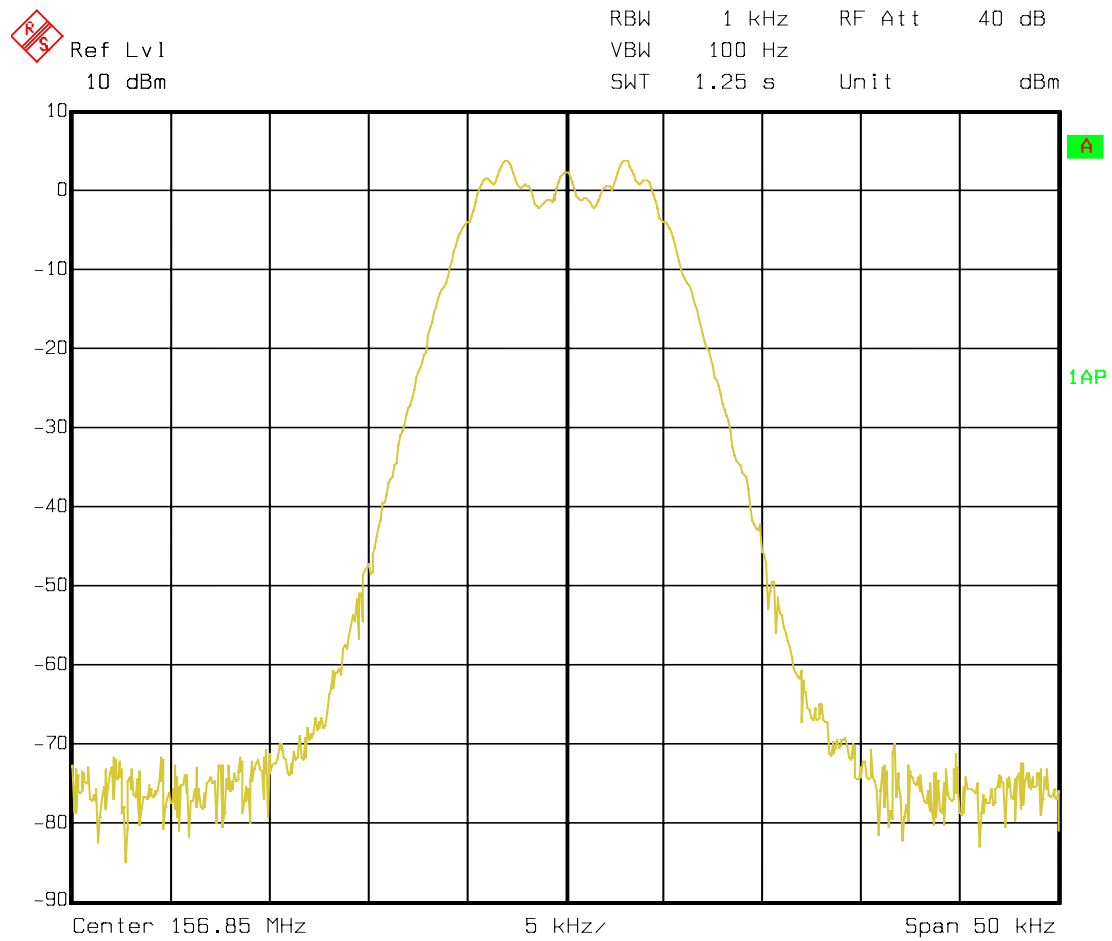

Plot showing Occupied BW spectrum on RA9TRONTR20GMDSS :

Date: 29.SEP.2003 07:29:05

290903 JOTRON electronics a.s

Eirik Storjordet
Certification Manager