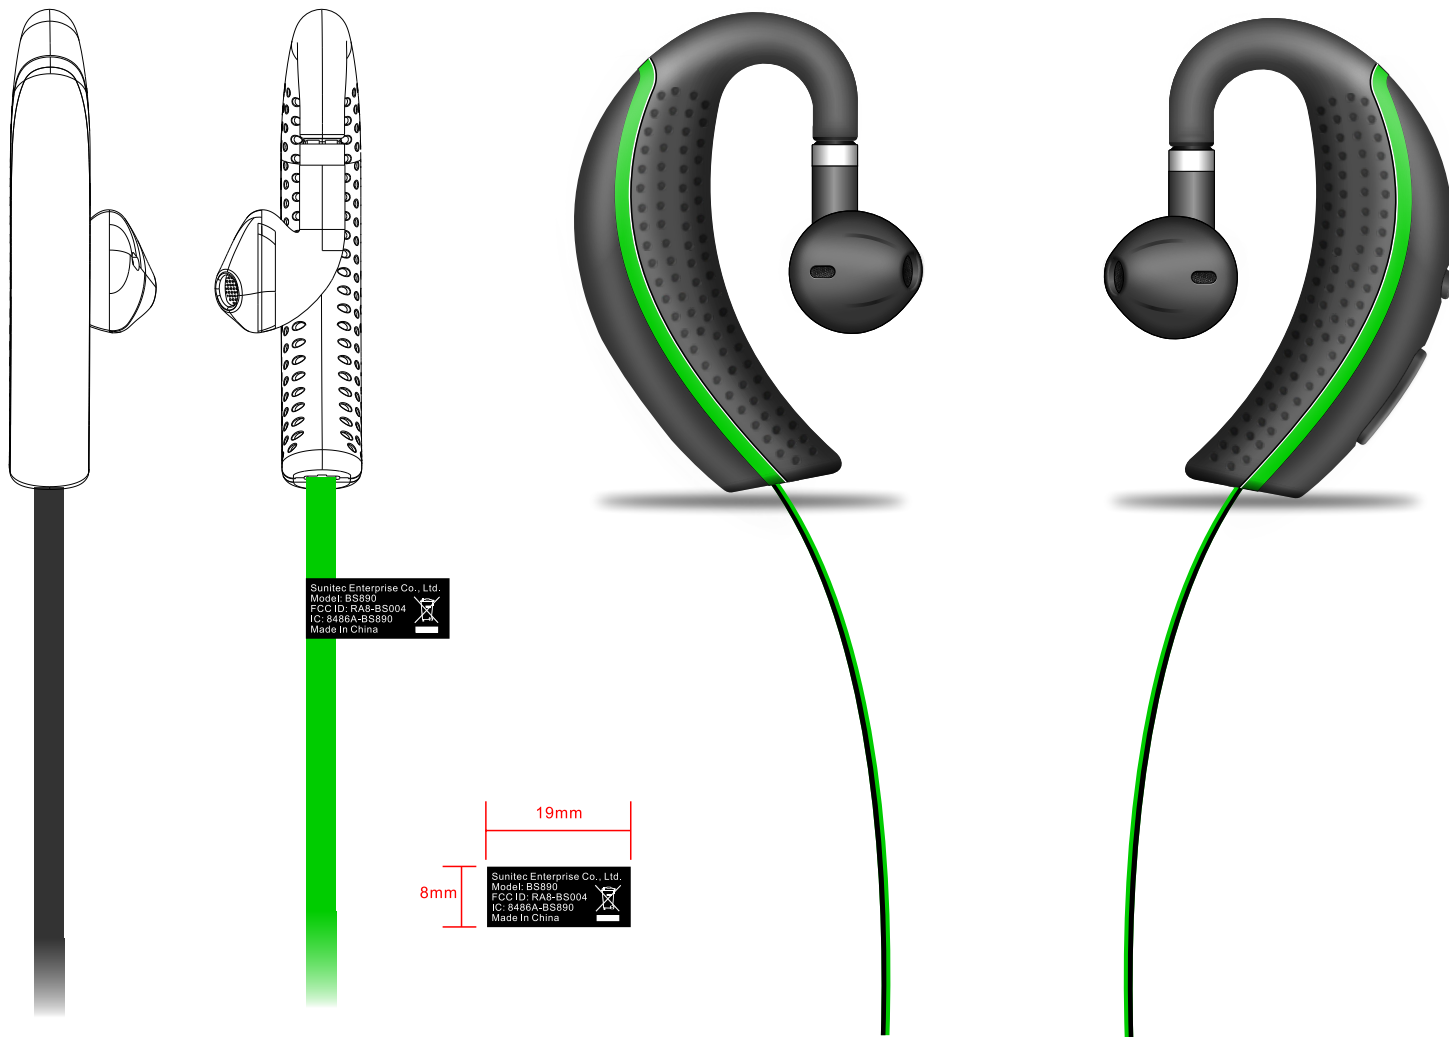

丰禾原科技有限公司  
SUNITEC ENTERPRISE CO., LTD.

Product:	BS890	Brand:		Design By:	JYL	Approved By:	
Process Slikscreen	Version:	V0		Date:	2013-09-25	Date:	

**Note:**

Scale: 1:1 Unit: millimeter Tolerance: ± 0.1