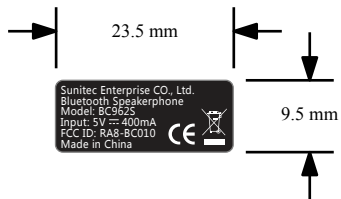

23.5 mm

9.5 mm