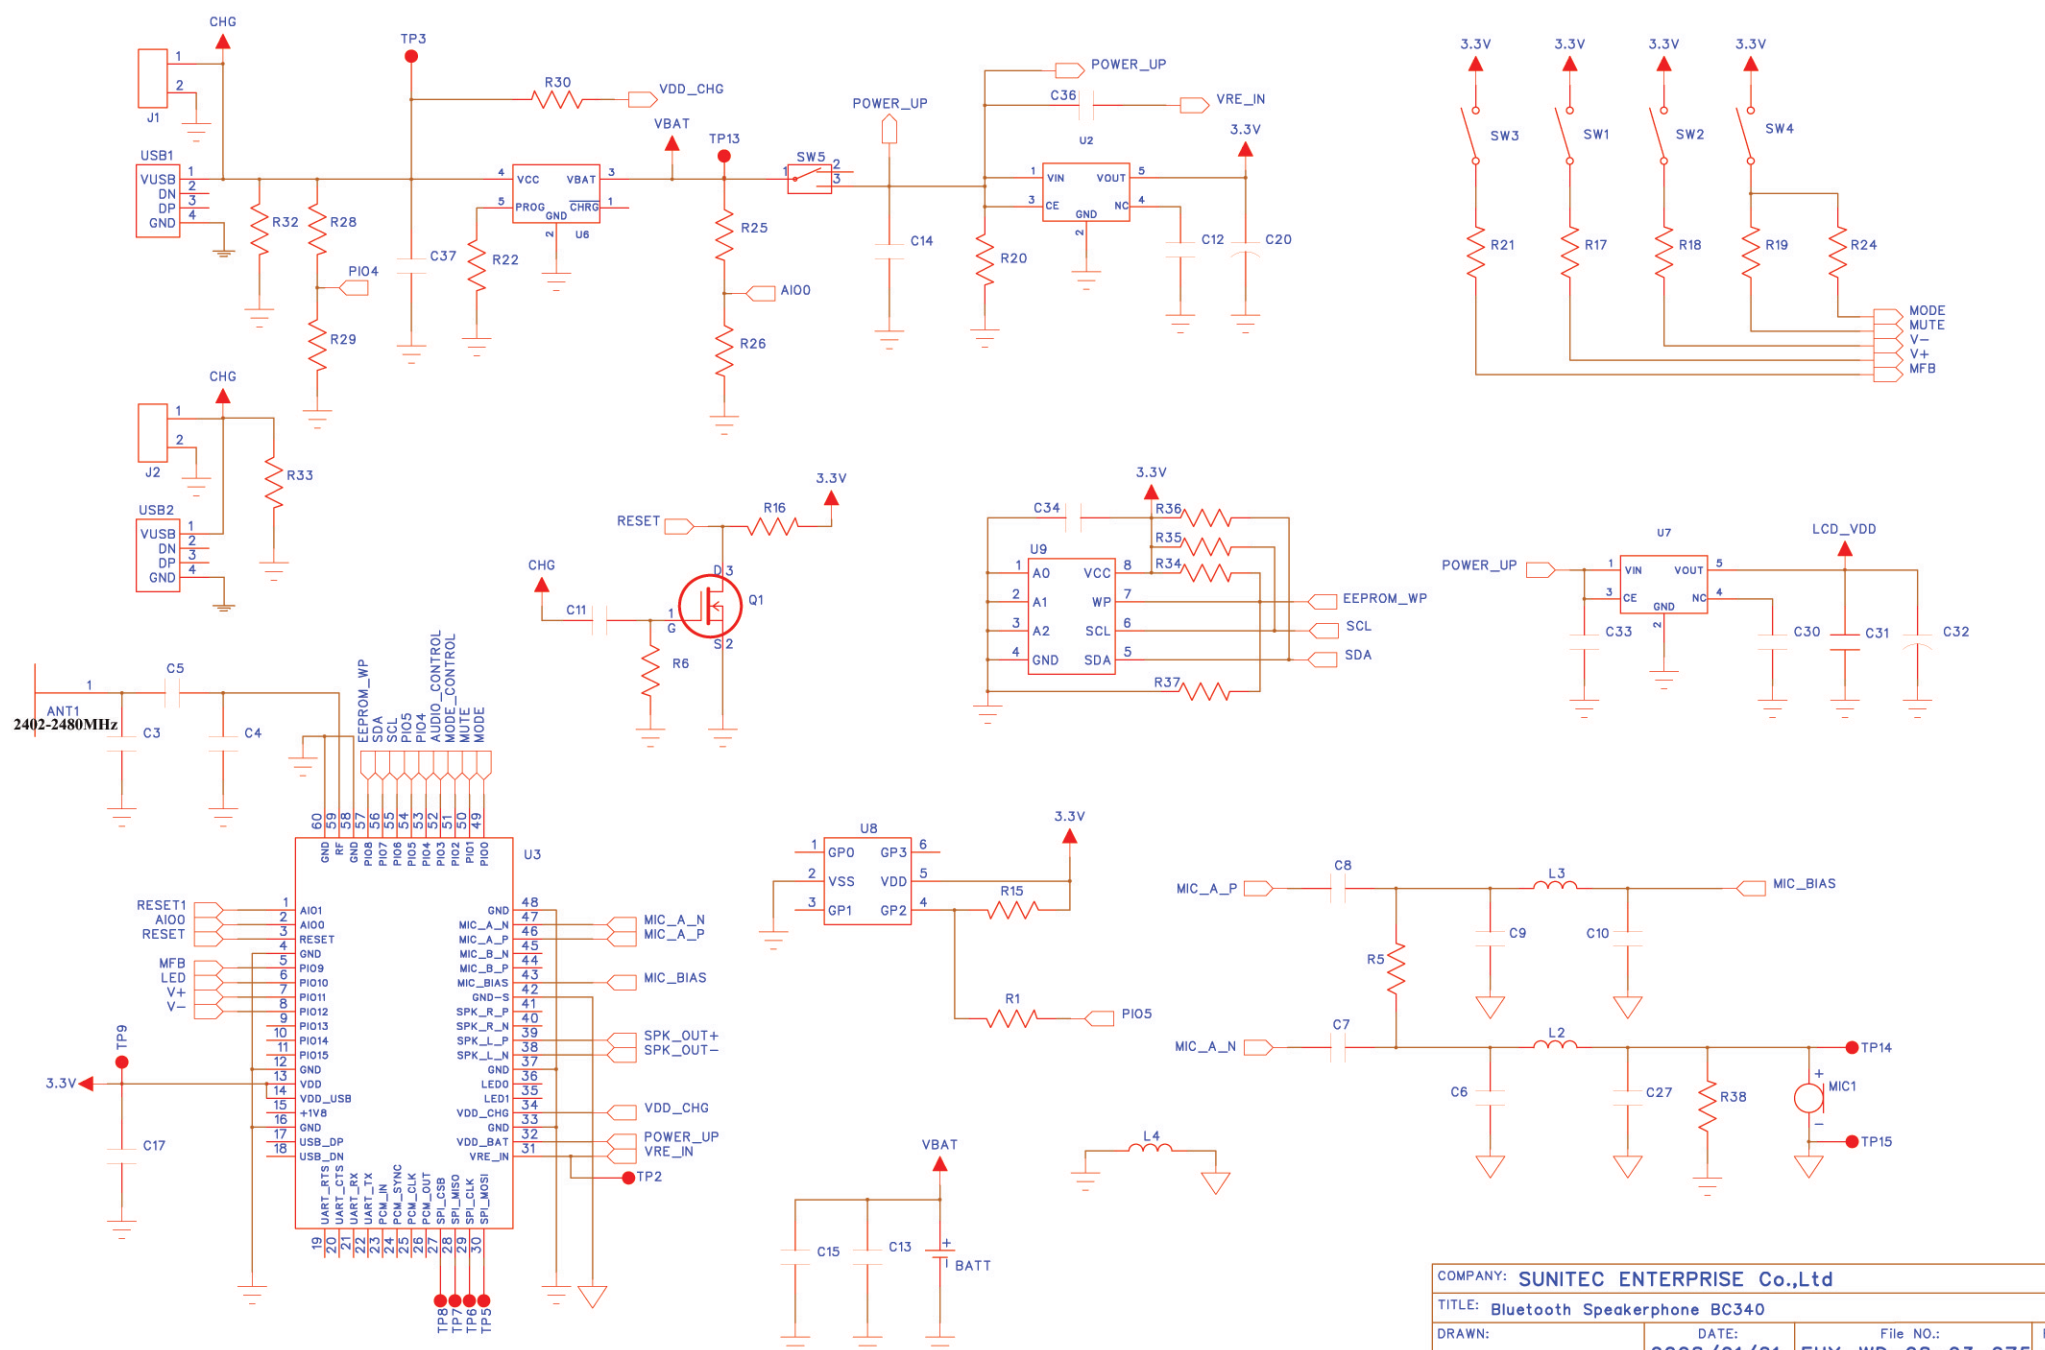

6 5 4 3 2 1

D

D

C

C

B

B

A

A

COMPANY: SUNITEC ENTERPRISE Co.,Ltd			
TITLE: Bluetooth Speakerphone BC340			
DRAWN:	DATE: 2008/01/21	File NO.: FHY-WD-08-03-075	REV: 2.0
CHECKED:			SIZE: A3

6

5

4

3

2

1

COMPANY: SUNITEC ENTERPRISE Co.,Ltd			
TITLE: Bluetooth Speakerphone BC340			
DRAWN:	DATE:	File NO.:	REV:
	2008/01/21	FHY-WD-08-03-075	2.0
CHECKED:			SIZE:
			A3