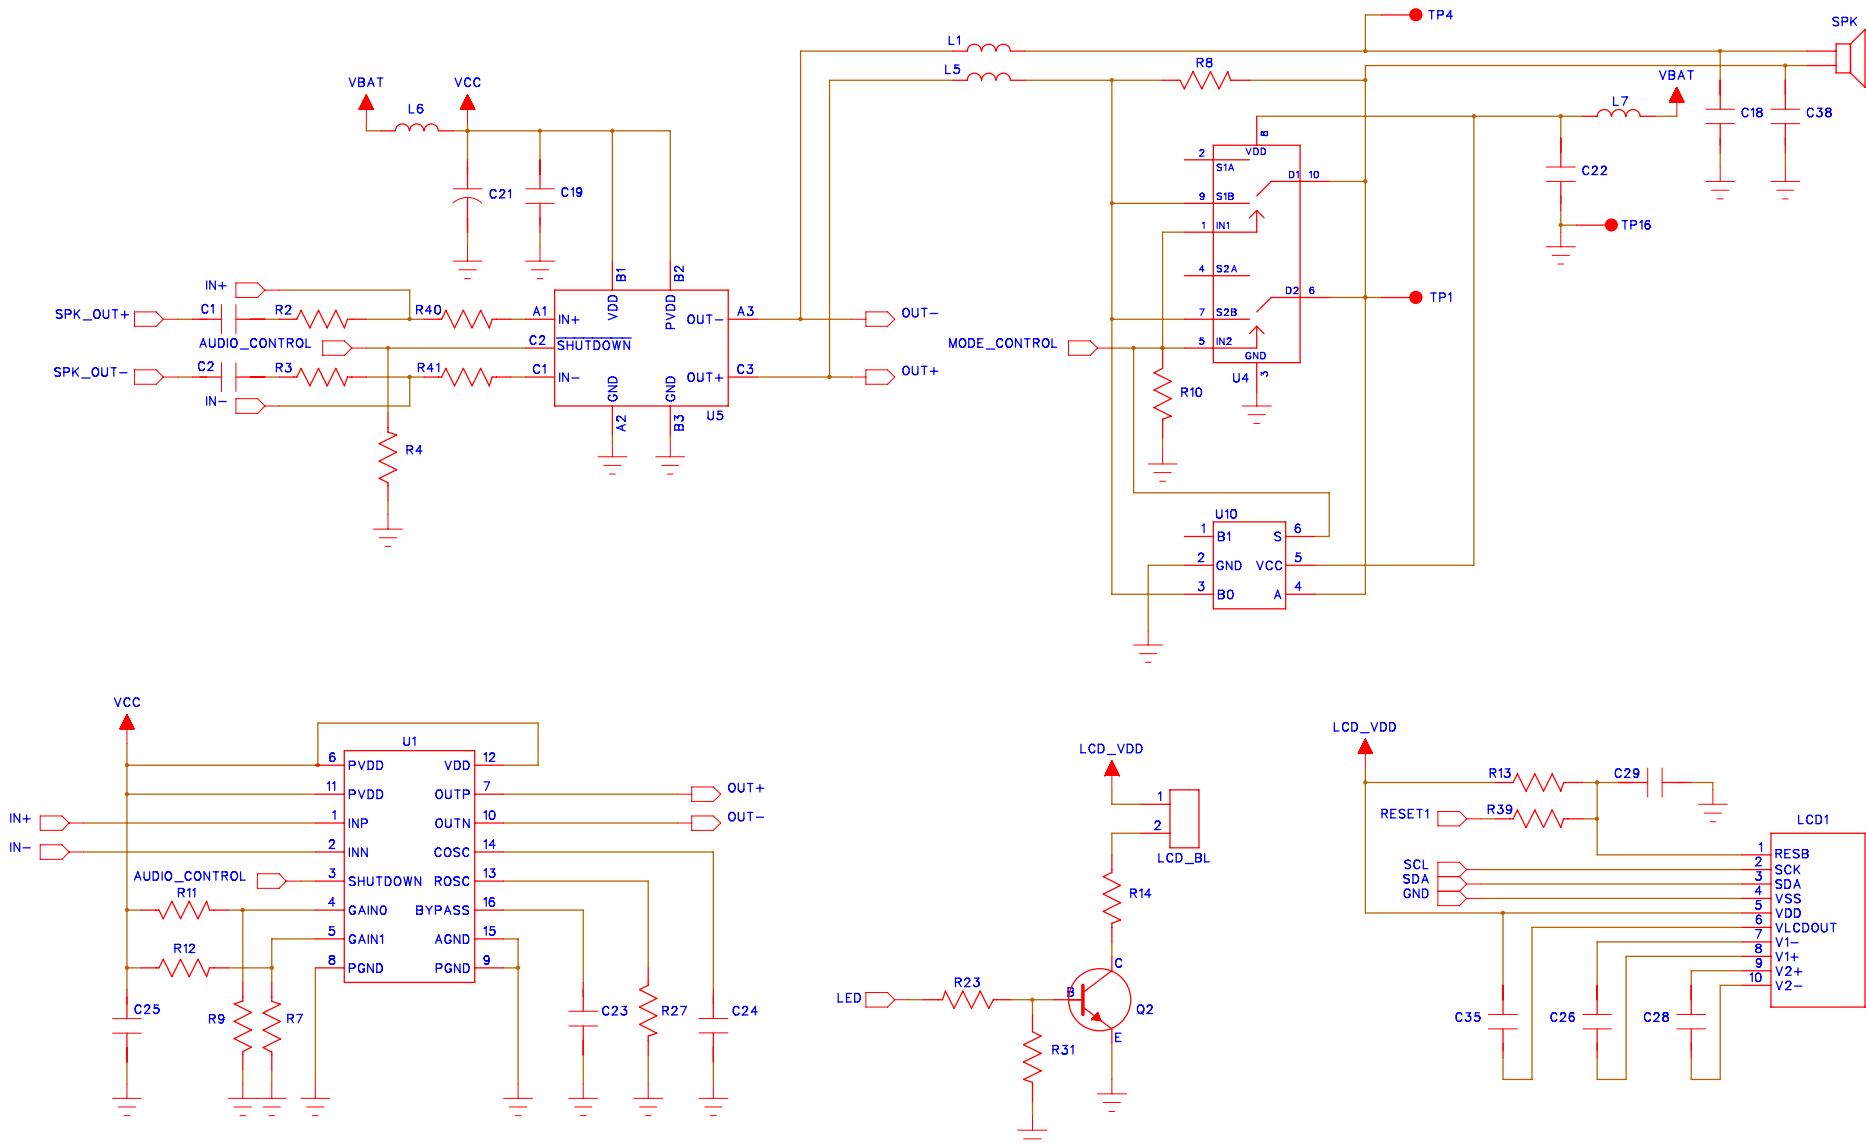

D

D

C

C

B

B

A

A

COMPANY: SUNITEC ENTERPRISE Co.,Ltd			
TITLE: Bluetooth Speakerphone BC340			
DRAWN:	DATE:	File NO.:	REV:
	2008/01/21	FHY-WD-08-03-075	2.0
CHECKED:			SIZE:
			A3