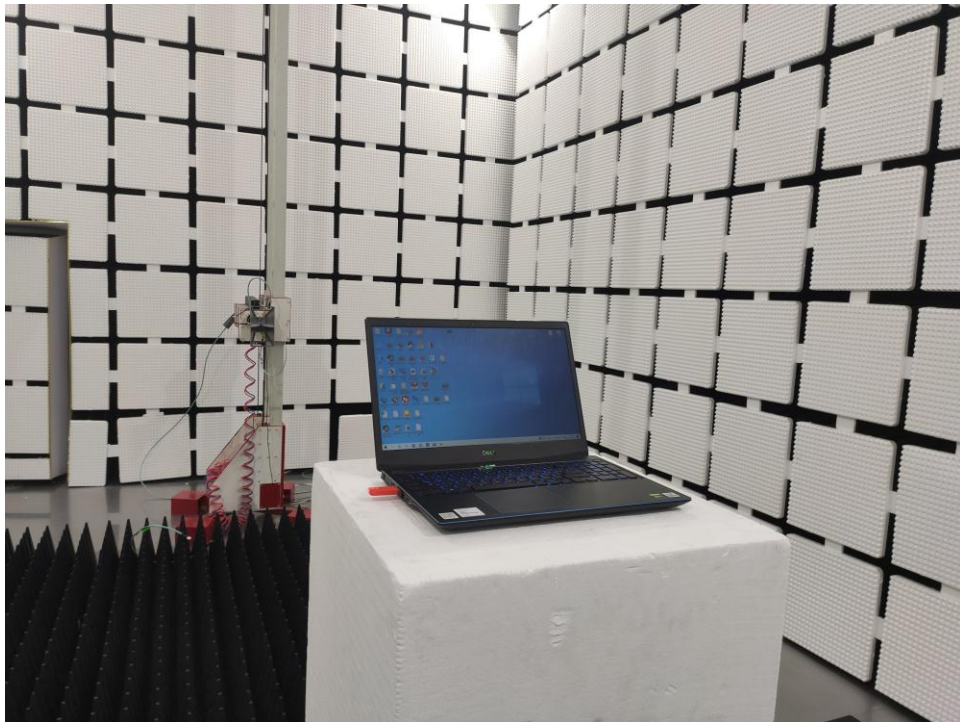

Appendix B: Photographs of Test Setup

Product: SOUND BRIDGE

Model: 80828

Radiated Emission

Conducted Emission