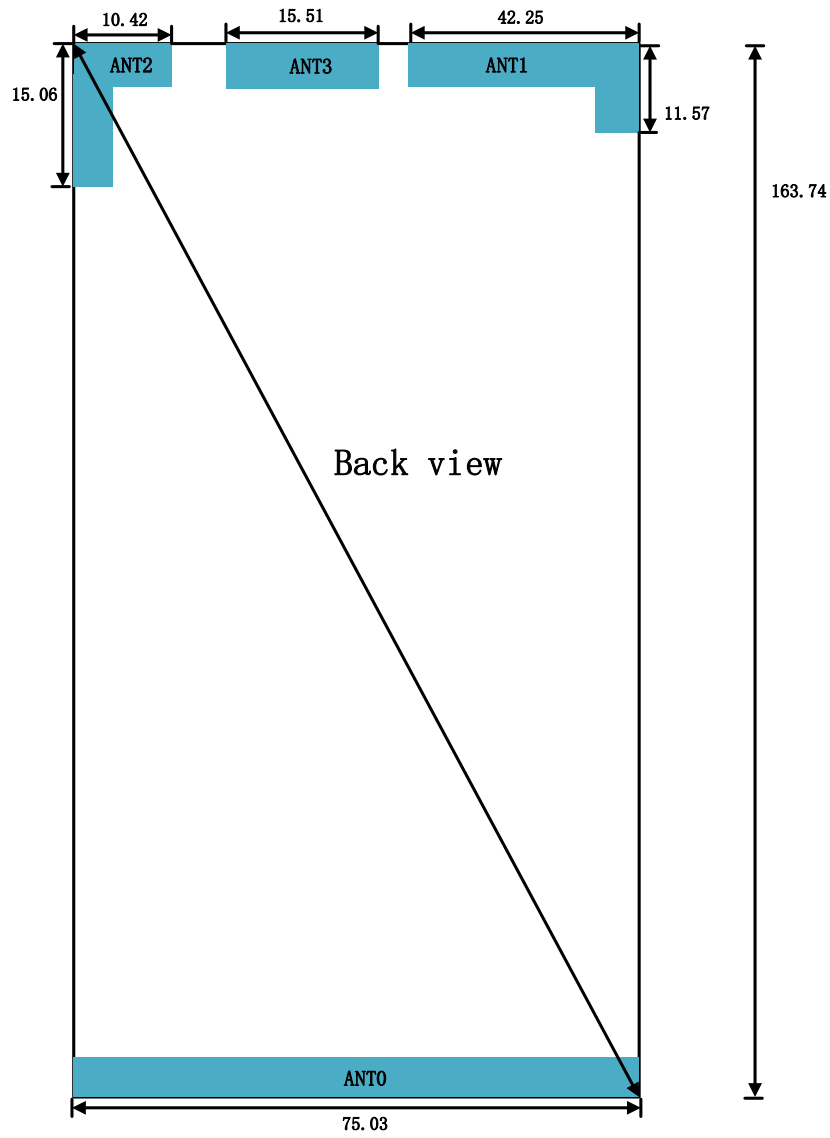

Antenna Location&dimension:

Unit:mm
Ant0:2G/3G/4G
Ant1:2G/3G/4G
Ant2:Wifi/BT
Ant3:GPS

Ant test setup photos